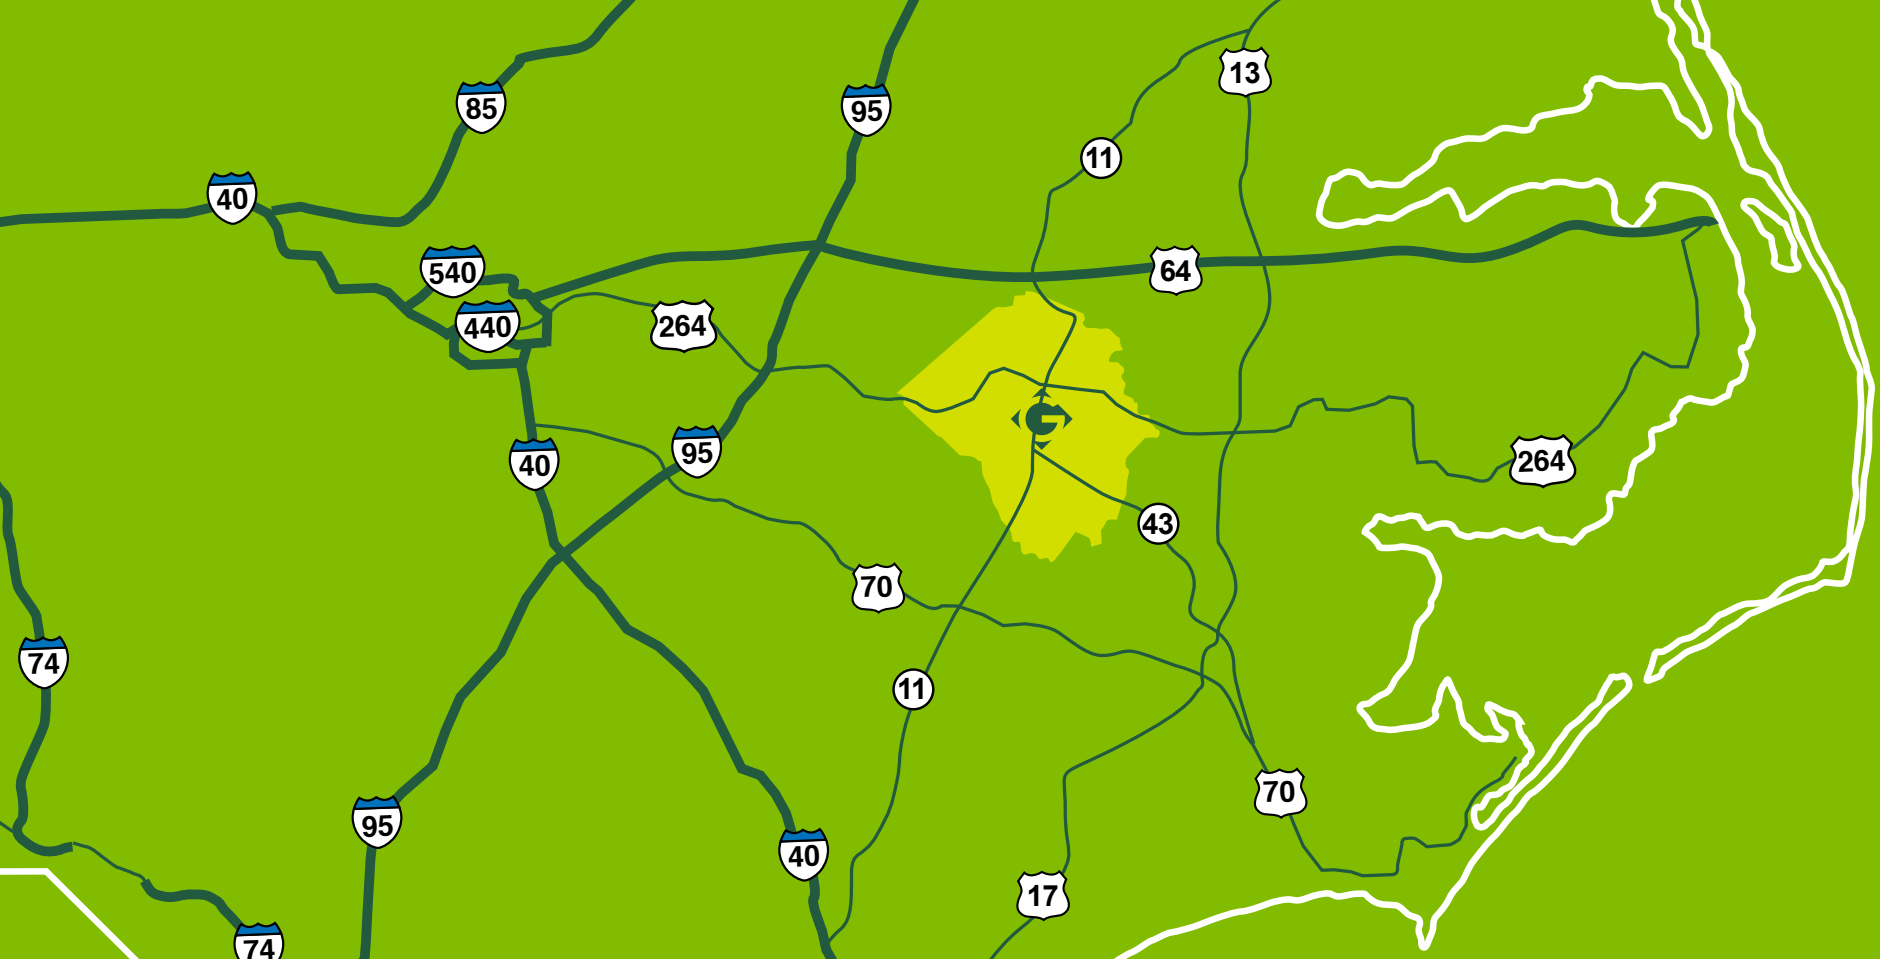

## GETTING HERE

Most major Southeastern metropolitan areas are within a day's drive of Greenville, which is accessible from Interstate 95 via Route 264. These cities include Raleigh, Atlanta, Wilmington, Greensboro, Virginia Beach, Myrtle Beach, Richmond, Baltimore, Charlotte and Washington, D.C. Located in the city of Greenville is the Pitt-Greenville Airport, which is served by American Airlines. An hour-and-a-half drive away is Raleigh-Durham International Airport, which is served by most major airlines.