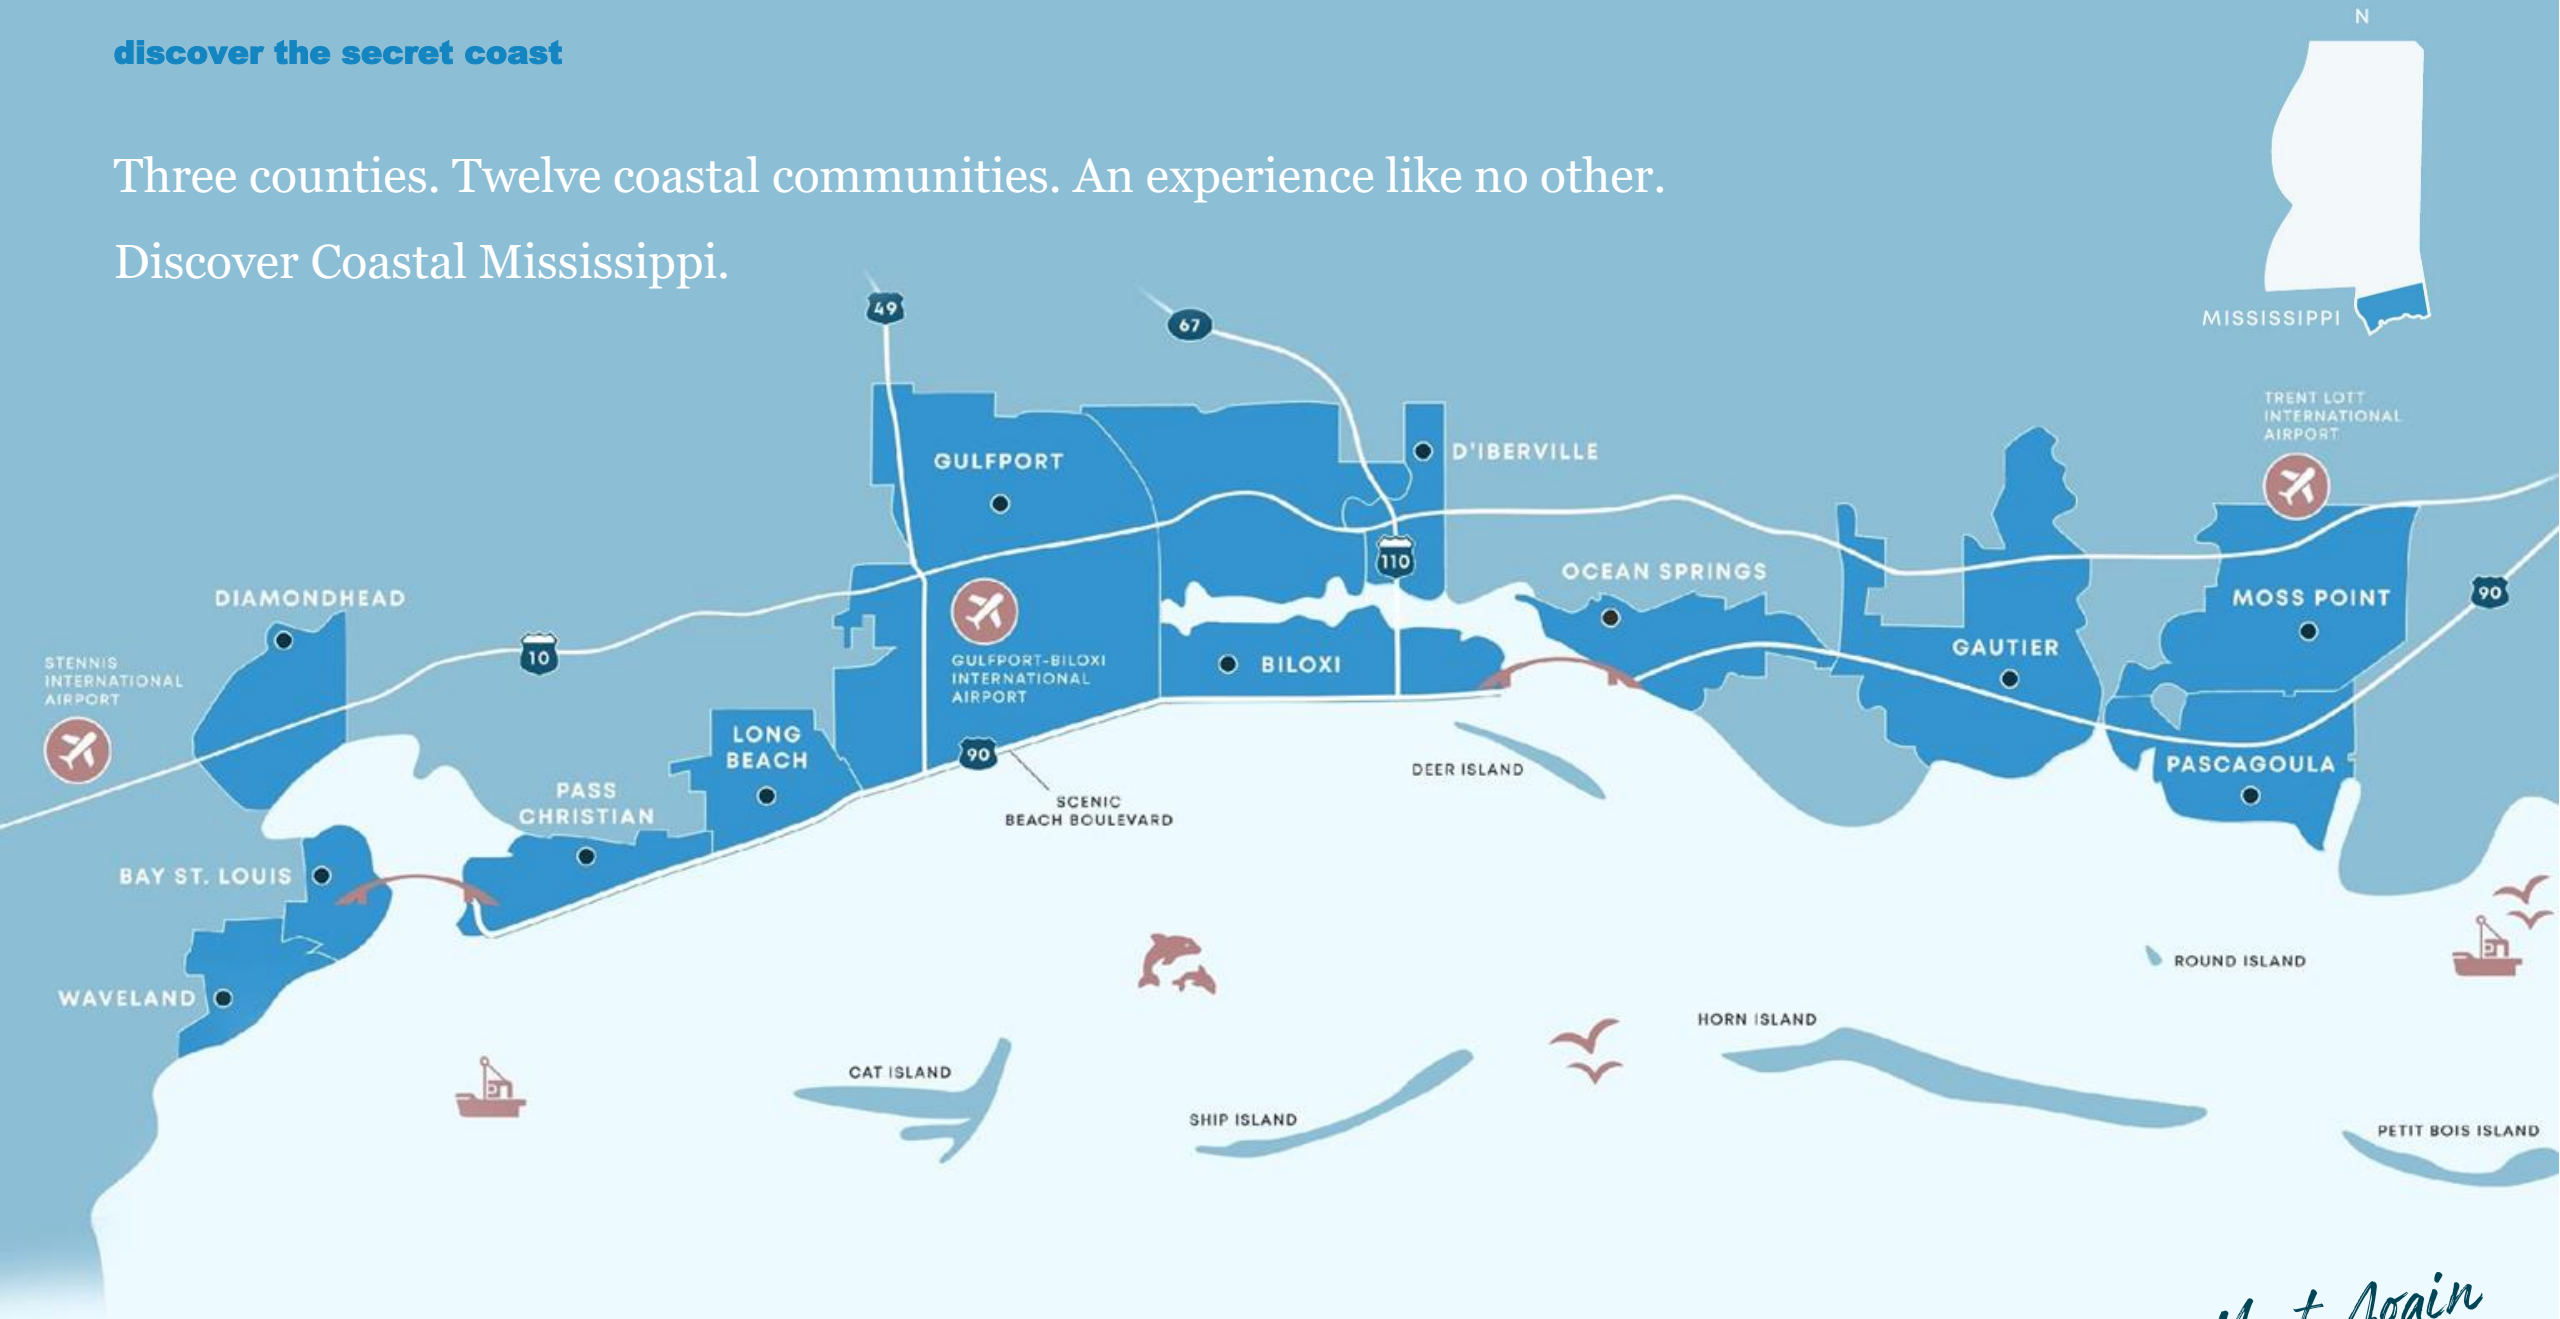

Milton Segarra, CDME
Coastal Mississippi CEO

discover the secret coast

You might not have heard of us.

**We like to think that's
part of our charm.**

Meet Again

discover the secret coast

**They call it the
Secret Coast for
a reason.**

Meet Again

discover the secret coast

Three counties. Twelve coastal communities. An experience like no other.
Discover Coastal Mississippi.

getting there

*Getting here is
always worth
the trip.*

Accessible by car... 

Located at the southernmost part of Mississippi between Mobile, Alabama & New Orleans, Coastal Mississippi is accessible by Interstate 10, Highway 49, and Highway 90, aka “Beach Boulevard.”

...and by plane! 