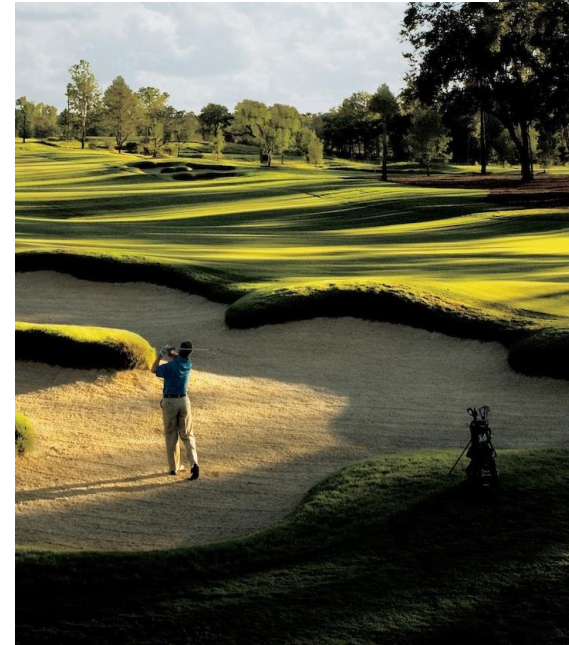

meet, stay and play

EXPERIENCES

We know how to have fun in Coastal Mississippi. From kayak tours and charter fishing to fine dining and golf, our unforgettable experiences offer a little something for everyone. Our stunning destination is a great background for memories that will last a lifetime.

Meet Again