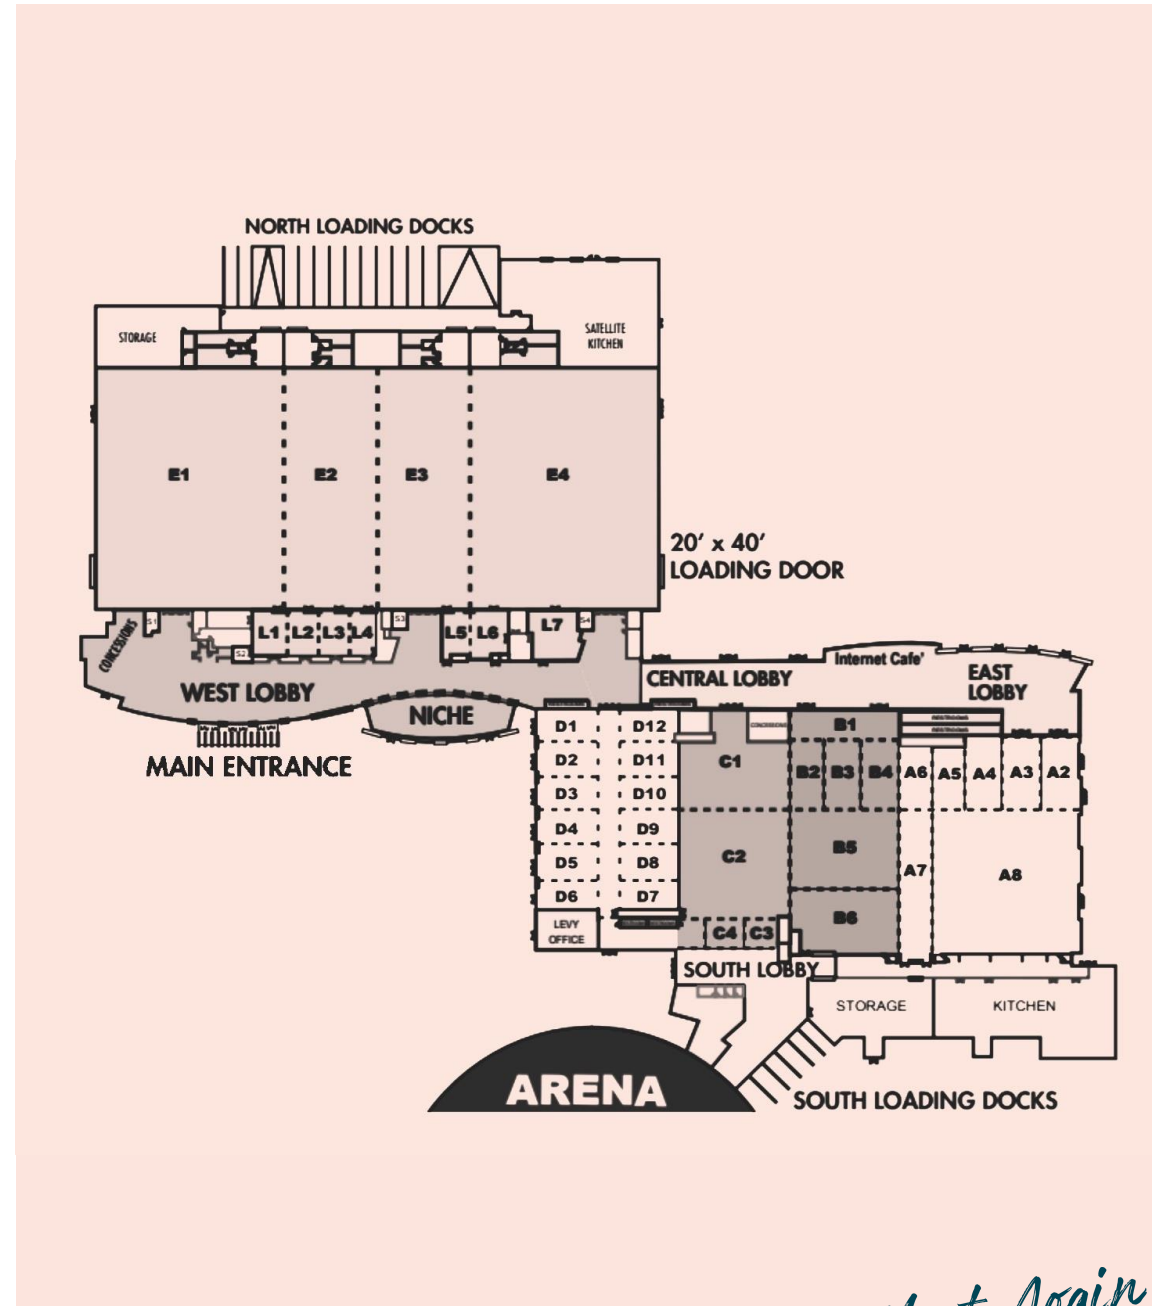

meet, stay and play

Specifics MISSISSIPPI COAST COLISEUM AND CONVENTION CENTER

Exhibit Hall

- ✓ 129,000 square feet
- ✓ 7 break-out rooms
- ✓ 30-foot ceilings

West Lobby

- ✓ 17,100 square feet
- ✓ Perfect for registration, continental breakfast, reception and more

East Lobby

- ✓ 13,200 square feet
- ✓ Built-in coat check or ticket counter
- ✓ Boardwalk-inspired 54' ceiling

Central Lobby

- ✓ 12,300 square feet
- ✓ East Café serves Chef's special and grilled favorites
- ✓ Large door on North Wall for load-in convenience

meet, stay and play

Let's find the perfect option to make your attendees feel at home.

BEAU RIVAGE RESORT & CASINO

www.beaurivage.com

- 1,740 guest rooms
- 50,000 square feet of meeting space

COURTYARD BY MARRIOTT GULFPORT BEACHFRONT