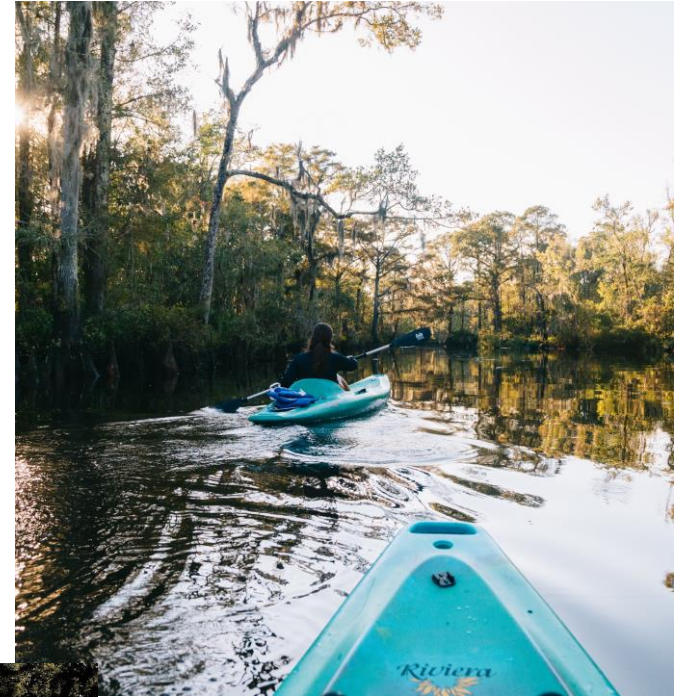

meet, stay and play

EXPERIENCES

We know how to have fun in Coastal Mississippi. From kayak tours and charter fishing to fine dining and golf, our unforgettable experiences offer a little something for everyone. Our stunning destination is a great background for memories that will last a lifetime.

Meet Again