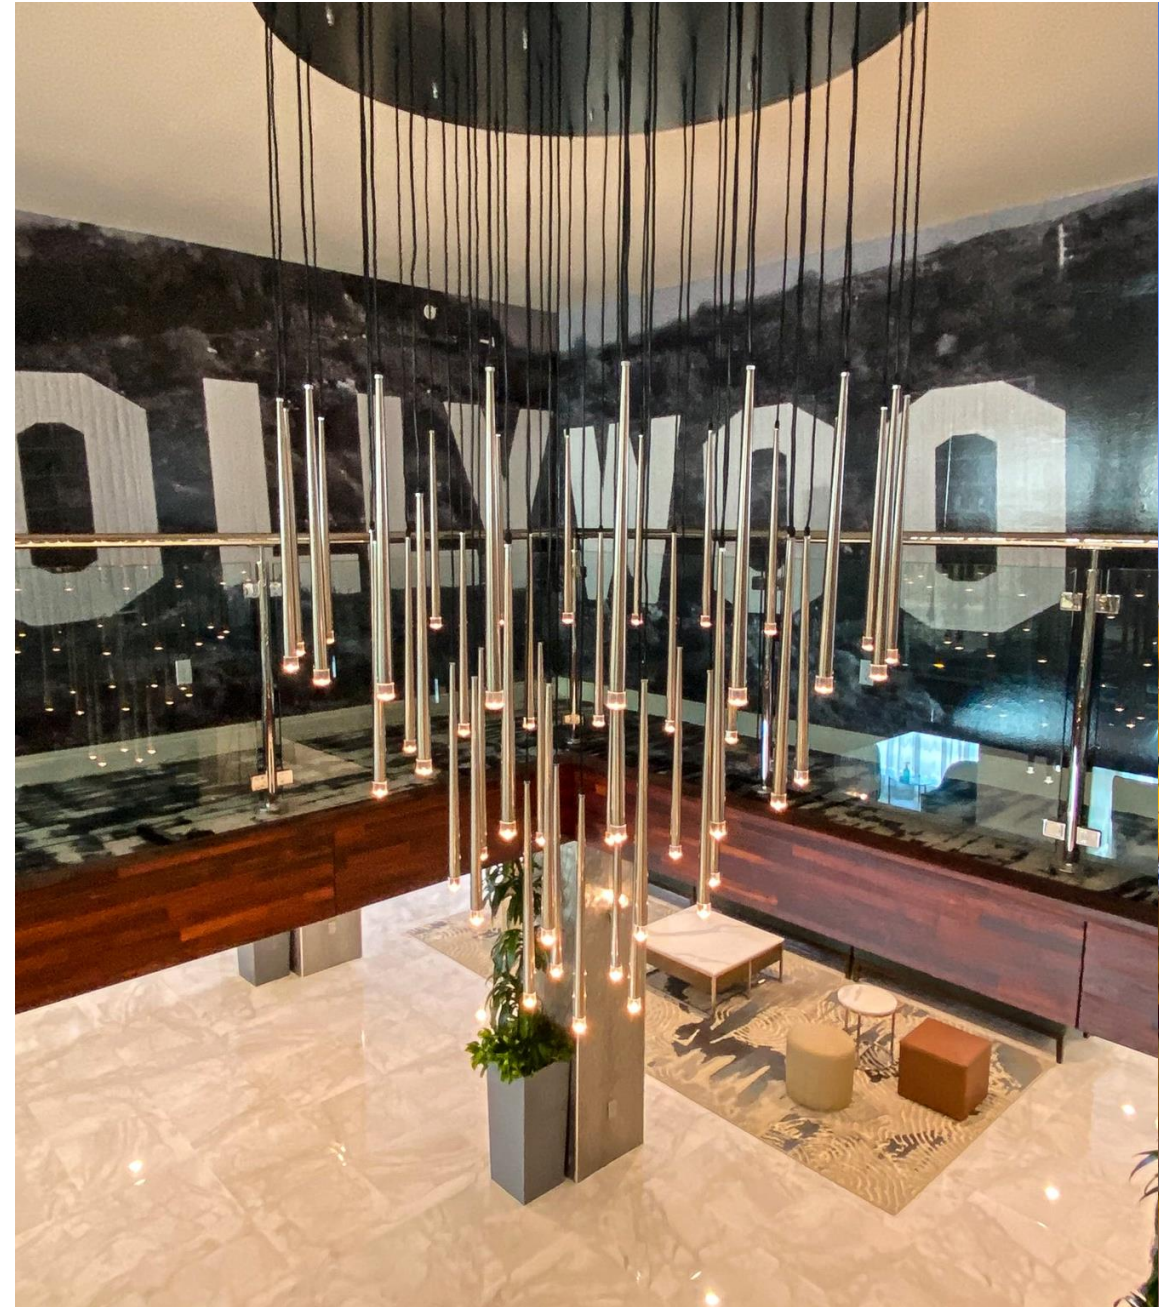

meet, stay and play

Facilities Overview MEETING + EVENTS

Whatever you need, we've got you covered. We offer a wide variety of venues to suit groups of all sizes and events of all kinds. With competitive pricing and outstanding service, exceeding expectations is what we do best.

Meet Again