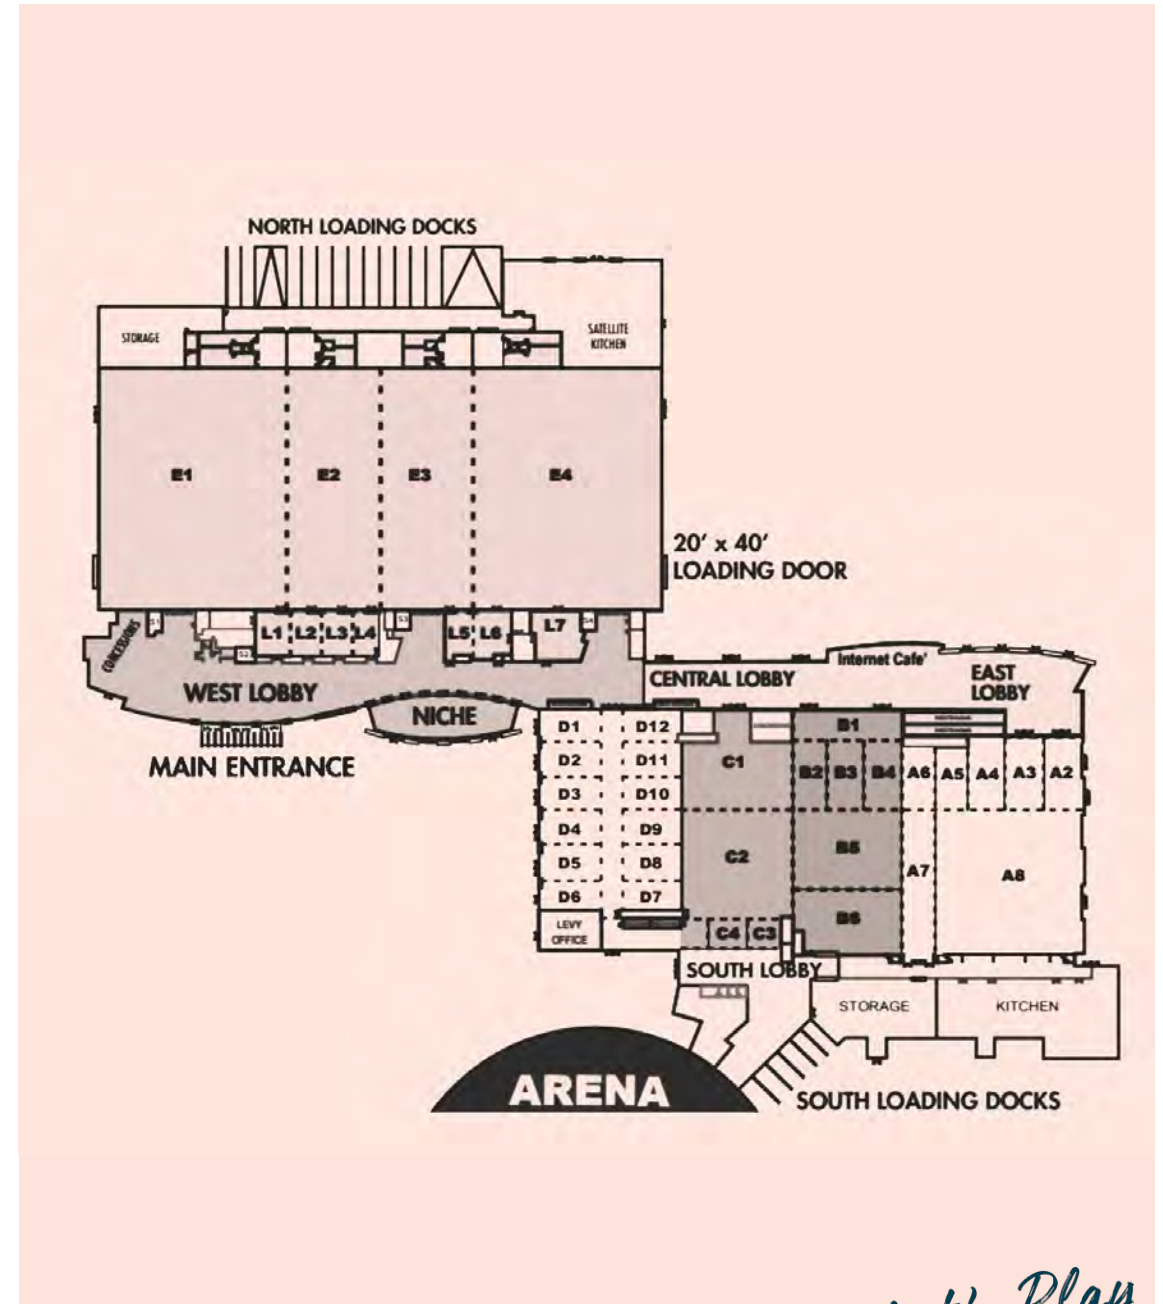

compete, stay and play

Specifics MISSISSIPPI COAST COLISEUM AND CONVENTION CENTER

Exhibit Hall

- ✓ 129,000 square feet
- ✓ 7 break-out rooms
- ✓ 30-foot ceilings

West Lobby

- ✓ 17,100 square feet
- ✓ Perfect for registration, continental breakfast, reception and more

East Lobby

- ✓ 13,200 square feet
- ✓ Built-in coat check or ticket counter
- ✓ Boardwalk-inspired 54' ceiling

Central Lobby

- ✓ 12,300 square feet
- ✓ East Café serves Chef's special and grilled favorites
- ✓ Large door on North Wall for load-in convenience