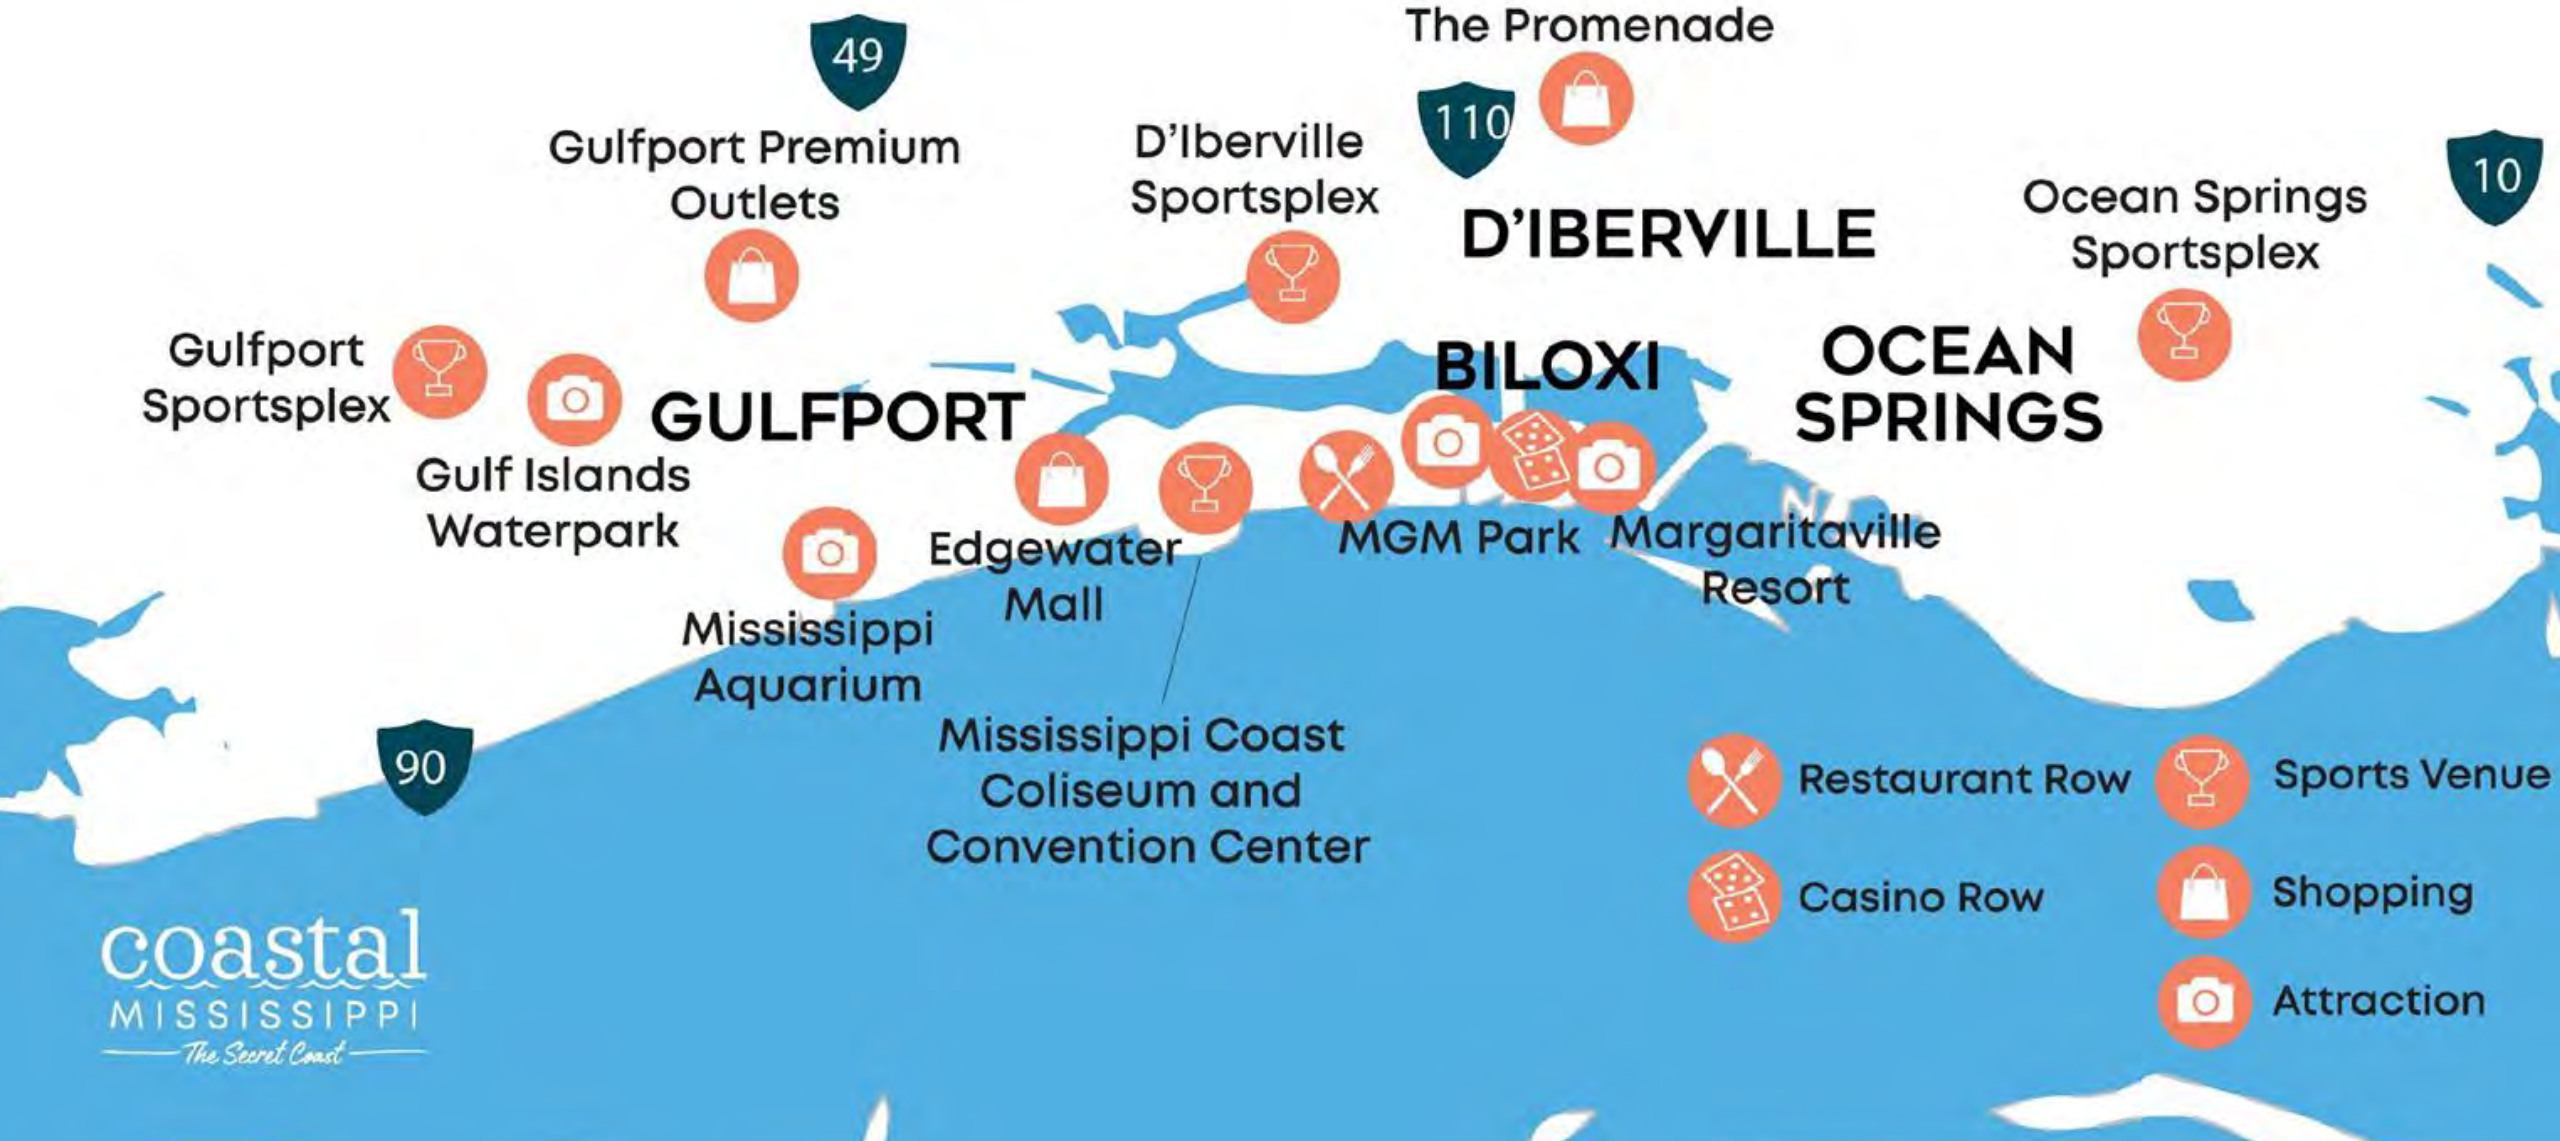

Let's Play

Coastal Mississippi offers accessibility like no other destination, with sports venues, shopping districts, top-rated restaurants, and gaming resorts in easy drivable distance from our vast array of lodging options.