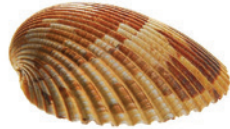

SHELLING GUIDE

Below are a few local shells we love to gather.

Olive Shell

Sunray Venus

Atlantic Slipper Shell

Spiny Jewel Box

Scotch Bonnet

Giant Heart Cockle

Kitten's Paw

Auger Shell

Calico Scallop

Sharkeye Moon

Florida Crown Conch

Baby Ear Moon Shell

Keyhole Sand Dollar

Tulip Shell

Smooth Duck Clam

Knobbed Whelk

Atlantic Coquina

Florida Fighting Conch

Urchin Shell

Lightning Whelk

Stiff Pen Shell
Outside/Inside

Mermaid's Purse
Skate Egg Case