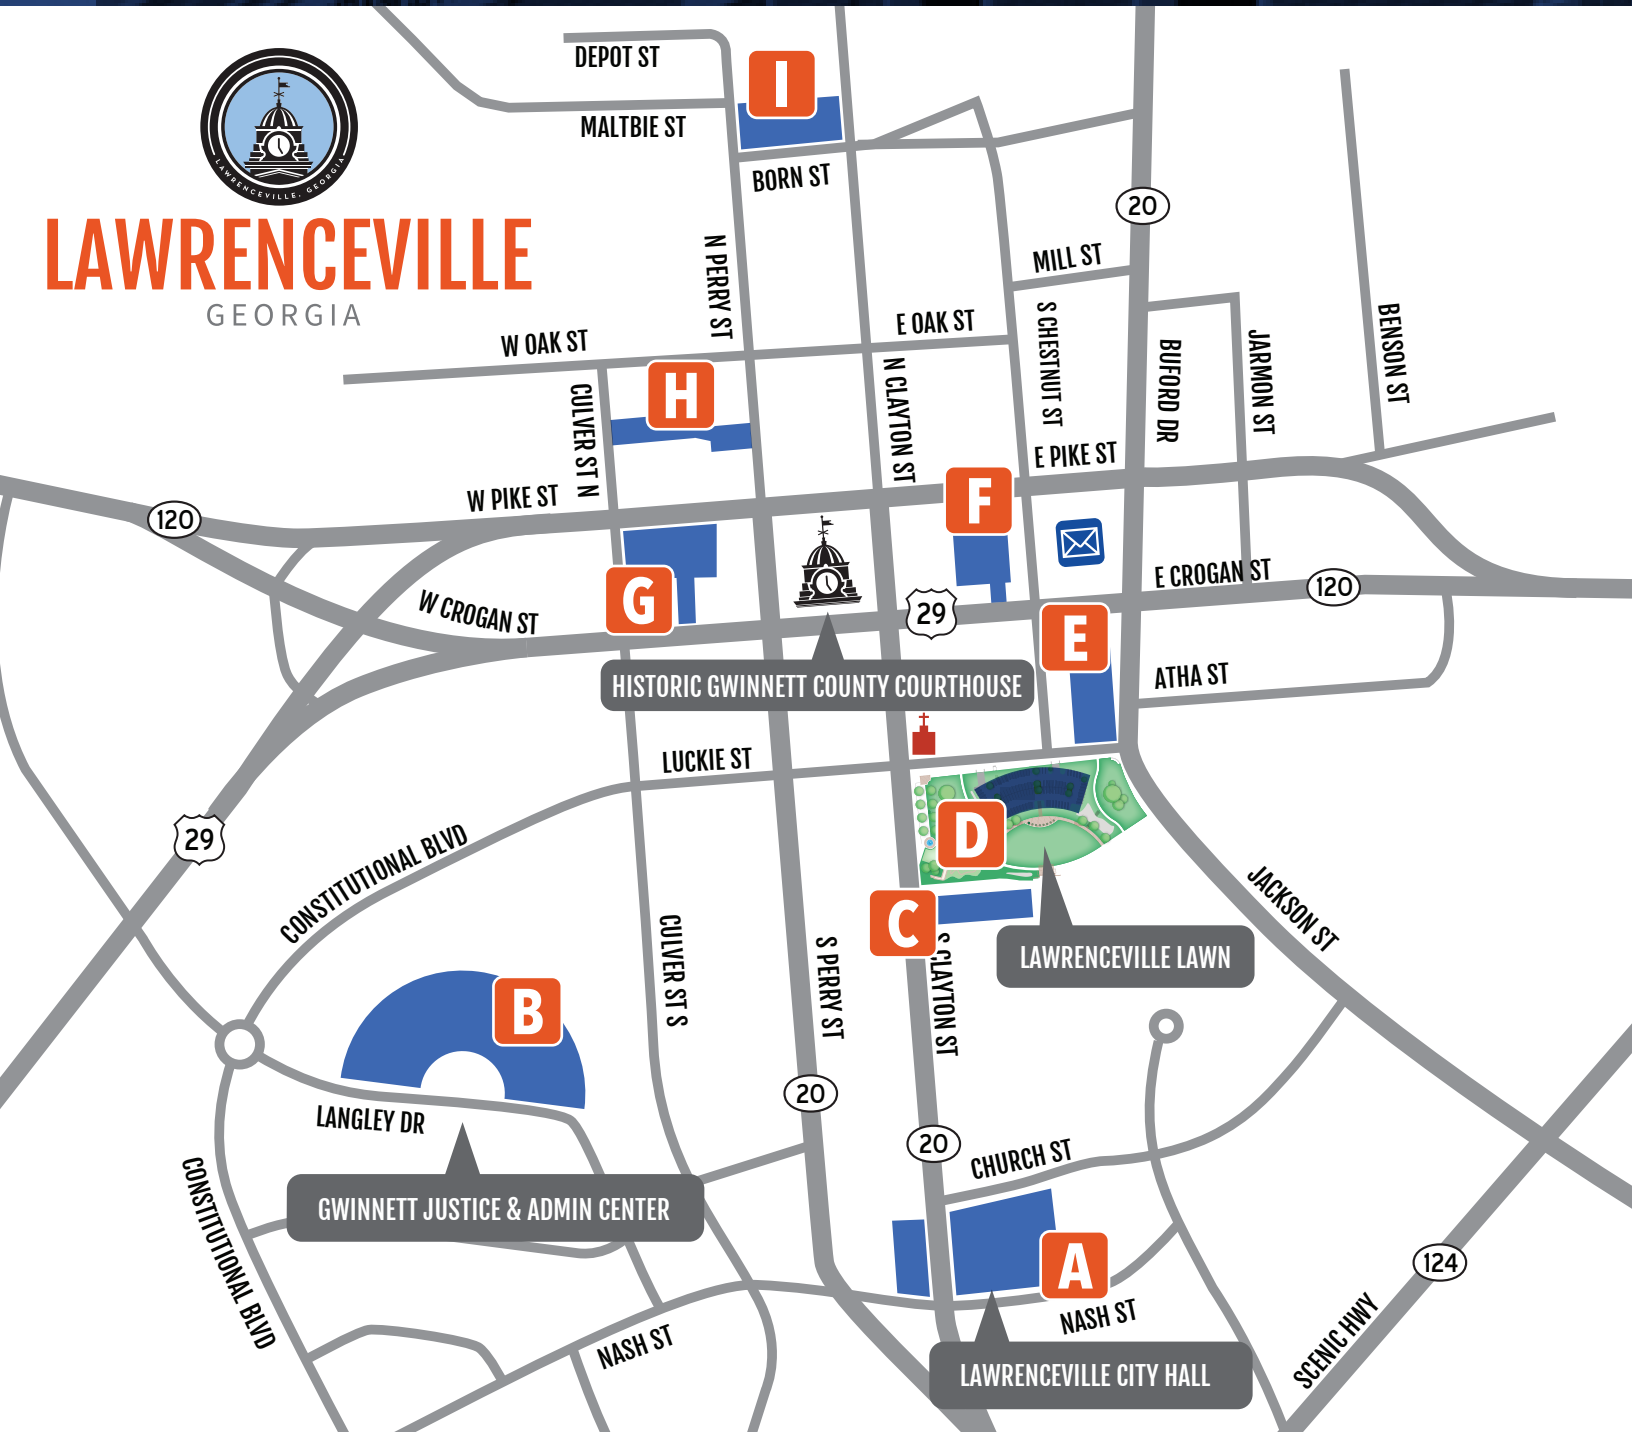

PARKING MAP

CITY OF LAWRENCEVILLE GA

LAWRENCEVILLE GEORGIA

AVAILABLE PARKING

- A** Lawrenceville City Hall - 70 South Clayton Street
- B** Gwinnett Justice & Admin Center - 75 Langley Drive
- C** Lawrenceville Lawn (South) - 353 South Clayton Street
- D** Lawrenceville Lawn (North) - 210 Luckie Street

- E** Free Parking Deck - 225 Luckie Street
- F** Free Parking Deck - 147 East Crogan Street
- G** West Pike Street Parking - 204 West Pike Street
- H** North Perry Street Parking - 245 North Perry Street
- I** Born Street Parking - 400 North Clayton Street

Additional on-street parking is available throughout the downtown area on a limited basis.