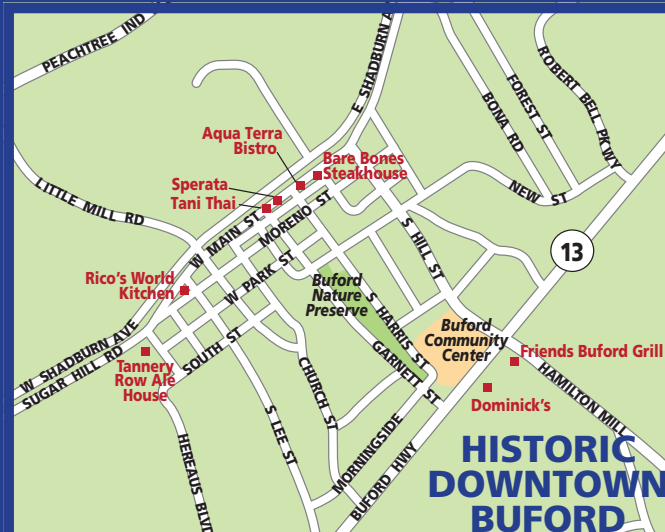

RESTAURANTS

SUWANEЕ

Bottles + Bones Steakhouse 400 Town Center Ave.....	(678) 804-9447
Brown Bag Deli 350 Town Center Blvd.....	(678) 682-3496
Cheeky Taqueria 1039 Peachtree Industrial Blvd.....	(770) 831-8887
Choi's Grill by Chef JK 1500 Peachtree Industrial Blvd, Ste 190.....	(678) 288-9300
Golden Seven II 320 Town Center Ave.....	(678) 889-4999
Ippolito's 350 Town Center Ave, #103.....	(678) 985-4377
La Belle Vie 1500 Peachtree Industrial Blvd, #150.....	(678) 765-6609
Mellow Mushroom 320 Town Center Ave, C1.....	(678) 714-2233
Seaside Oyster Bar 3890 Lawrenceville-Suwanee Rd, Ste 1.....	(678) 456-3141
Sushi Nami 4369 Suwanee Dam Rd.....	(470) 323-4093
*Tequila Mama Taqueria 340 Town Center Ave.....	(678) 456-3131
Umaido 2790 Lawrenceville Suwanee Rd.....	(678) 318-8568

HISTORIC DOWNTOWN BUFORD

Tani Thai 15 E Main St NE.....	(770) 932-1688
Aqua Terra Bistro 55 E Main St NE.....	(770) 271-3000
Bare Bones Steakhouse 101 E Main St.....	(470) 266-1890
Dominick's 22 Buford Village Way, #211.....	(770) 614-0019
Friends Buford Grill 33 Buford Village Way.....	(770) 904-7770
Rico's World Kitchen 306 W Main St.....	(678) 765-7518
Sperata 9 E Main St.....	(678) 765-7911
Tannery Row Ale House 554 W Main St.....	(678) 765-8979

MALL OF GEORGIA AREA

Iron Age Korean Steak 3480 Financial Center Way Ste M1030.....	(678) 541-5055
Over The Top Burger Bar 2685 Buford Hwy NE #800.....	(678) 482-7655
Parma Tavern 3350 Buford Dr NE, #200.....	(678) 541-0908
P.F. Chang's 3333 Buford Dr NE.....	(678) 546-9005
Santa Lucia Brazilian Steakhouse 3185 Woodward Crossing Blvd.....	(770) 614-9933
Seasons 52 3265 Buford Dr.....	(770) 831-8752
Sushi Niko Niko 3260 Buford Dr.....	(770) 614-3442
The Cheesecake Factory 3333 Buford Dr.....	(770) 831-4710

BREWERIES