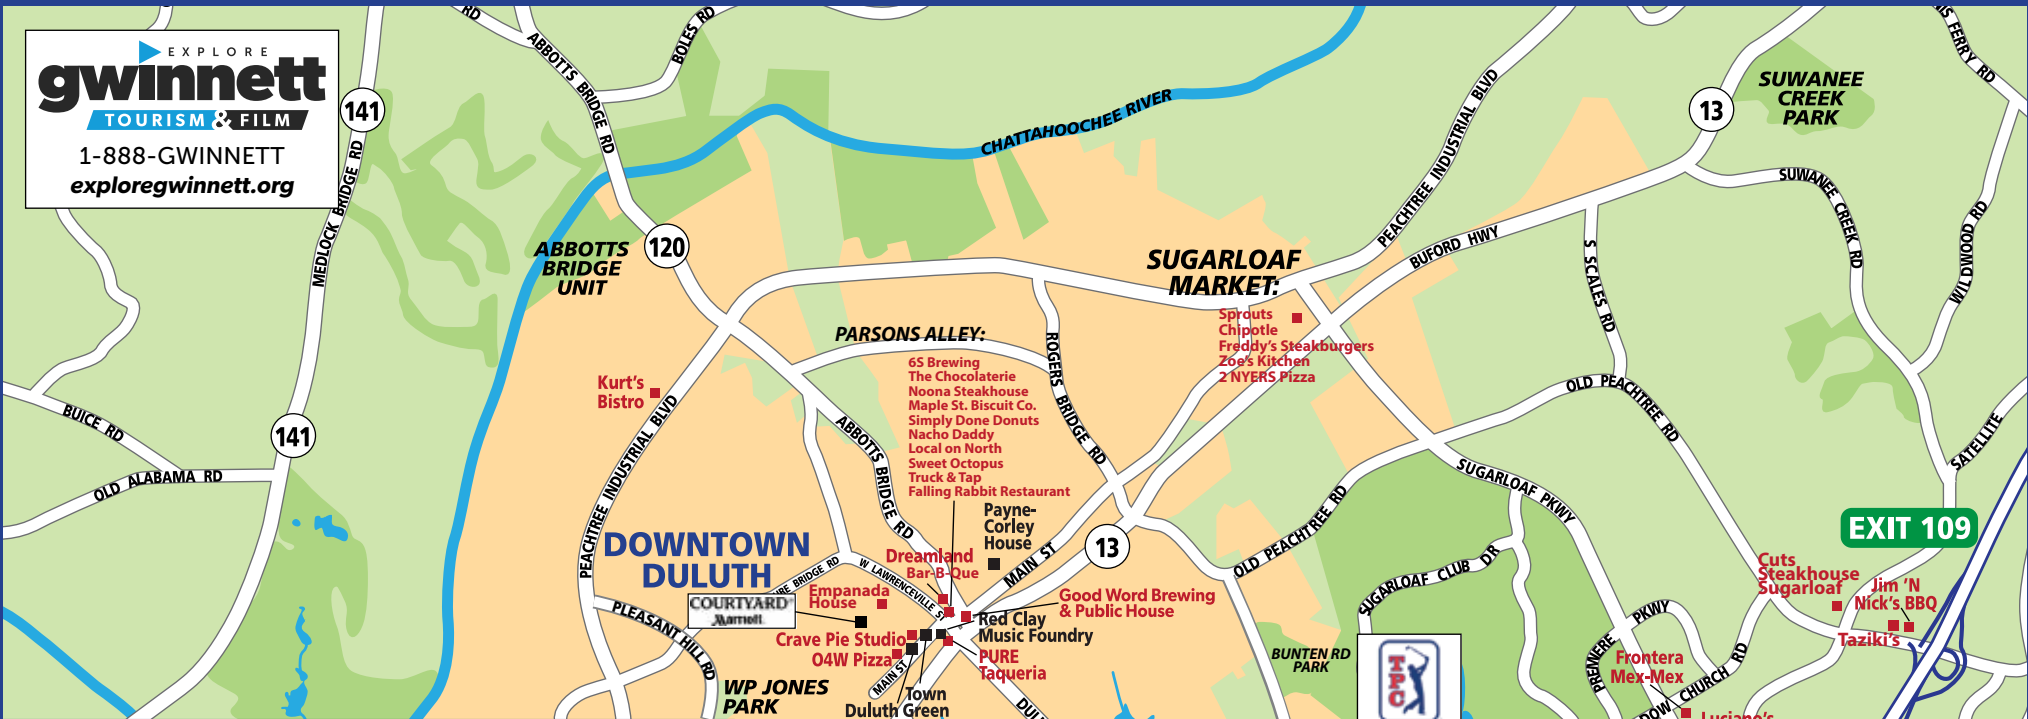

EXPLORE
gwinnett
TOURISM & FILM
1-888-GWINNETT
exploregwinnett.org