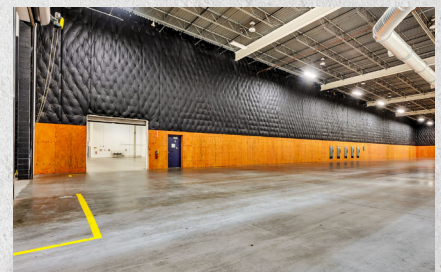

Located less than a mile from our main Norcross studio, Eagle Rock Skyland has over 32K square feet of office space as well as over 100K square feet of flex, mill and stage space. Featuring an onsite ADR room and greenhouse, it's the perfect facility to keep all of your crew together under one roof.

Once home to the TV series *Queens* and *Single Drunk Female*, Eagle Rock Skyland features silent HVAC throughout all stage and flex space as well as electric vehicle chargers, ample space for inside catering setup and high-speed internet throughout the entire property.

And the benefit to being so close to our Norcross studio? You're just minutes from our equipment dock with Cinelease, so any last minute gear swaps or pickups can be done with ease. And our dedicated support team of stage technicians is just around the corner, ready to assist with any challenge that arises at a moment's notice. So, you just worry about your production, we'll handle the rest!

Skyland Facility Specs

STAGE 1	49,923 SF
STAGE 1 / HEIGHT	26' TO 44' (FROM FLOOR TO JOISTS)
FLEX SPACE	80,763 SF
FLEX SPACE / HEIGHT	26 FT
POWER	4,000 AMP / 120-208V 3-PHASE
SILENT HVAC	100 TONS
ELEPHANT DOORS	1 / 20'X20' ENTERING STAGE, 2 / 20X20 RAMP ROLL UPS
LOADING BAY DOORS	10 TOTAL
PARKING	OVER 200 SPACES
TRUCK COURT	120 FT DEEP
COLUMN SPACING	52' X 40'
STUDIO	ADR ROOM