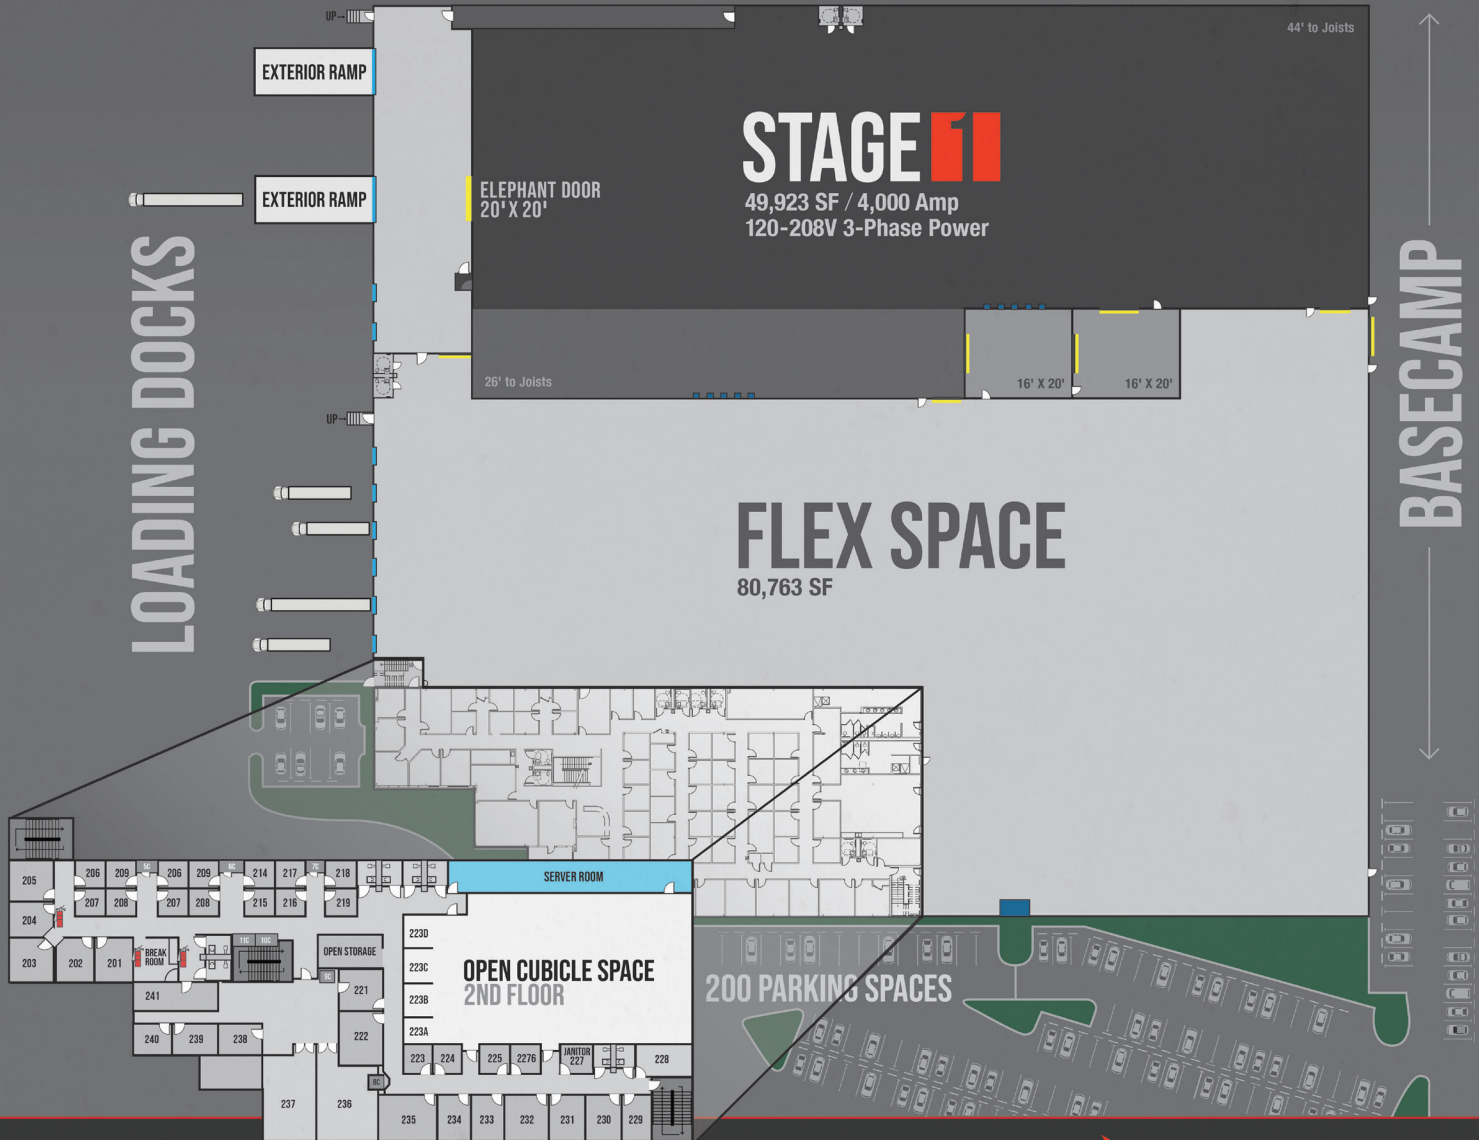

EAGLE STUDIOS ROCK ATLANTA

SKYLAND

2225 SKYLAND CT
NORCROSS, GA 30071