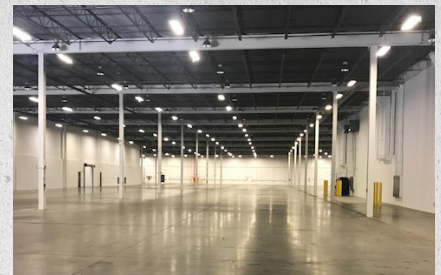

Located less than a mile from our main Norcross studio, Eagle Rock Skyland has over 32K square feet of office space as well as over 100K square feet of flex, mill and stage space. Featuring an onsite ADR room and greenhouse, it's the perfect facility to keep all of your crew together under one roof.

Once home to the TV series *Queens* and *Single Drunk Female*, Eagle Rock Skyland features silent HVAC throughout all stage and flex space as well as electric vehicle chargers, ample space for inside catering setup and high-speed internet throughout the entire property.

And the benefit to being so close to our Norcross studio? You're just minutes from our equipment dock with Cinelease, so any last minute gear swaps or pickups can be done with ease. And our dedicated support team of stage technicians is just around the corner, ready to assist with any challenge that arises at a moment's notice. So, you just worry about your production, we'll handle the rest!

Skyland Facility Specs

STAGE 1	49,923 SF
STAGE 1 / HEIGHT	26' TO 44' (FROM FLOOR TO JOISTS)
FLEX SPACE	80,763 SF
FLEX SPACE / HEIGHT	26 FT
POWER	4,000 AMP / 120-208V 3-PHASE
SILENT HVAC	100 TONS
ELEPHANT DOORS	1 / 20'X20' ENTERING STAGE, 2 / 20X20 RAMP ROLL UPS
LOADING BAY DOORS	10 TOTAL
PARKING	OVER 200 SPACES
TRUCK COURT	120 FT DEEP
COLUMN SPACING	52' X 40'
STUDIO	ADR ROOM