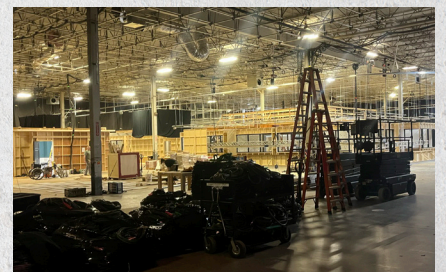

Eagle Rock Stone Mountain is a state-of-the-art production facility located just two miles from Stone Mountain Park, one of the most popular outdoor filming locations in the Atlanta area. This fully furnished production facility features two 37K sf sound stages with silent HVAC, each connected to a covered basecamp area, set dec lockup, and on-site paint shop, greenhouse and construction mill. Office setup is a breeze with fully furnished, data-ready offices and deluxe executive suites with private bathrooms. Plus, there's plenty of room for background holding near stage and dining space for your crew.

Home to hit series like *Devious Maids*, *Resurrection*, *Just Beyond* and *The Wonder Years*, Eagle Rock Stone Mountain is an ideal single-production facility, carefully designed to maximize productivity and keep your entire crew connected under one roof.

Stone Mountain Facility Specs

STAGE 1	37,000 SF
STAGE 1 / HEIGHT	26 FT
STAGE 2	37,000 SF
STAGE 2 / HEIGHT	26 FT
POWER	16,000 AMP / 120-208V 3-PHASE
SILENT HVAC	100 TONS
ELEPHANT DOOR	1 / 20'X20'
LOADING BAY DOORS	9 TOTAL
PARKING	200 TOTAL SPACES
SOUND STAGES	2 / 37,000 SF EACH
GREEN HOUSE	ON PROPERTY

Offices

FULLY FURNISHED PRODUCTION OFFICES	
FLOOR 1 / TOTAL OFFICE SPACE	21,000 SF
FLOOR 2 / TOTAL OFFICE SPACE	8,600 SF

STONE MOUNTAIN

1375 BEVERAGE DR.
 STONE MOUNTAIN, GA 30083