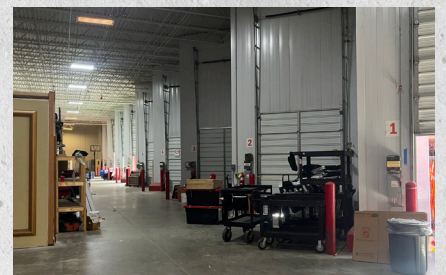

Eagle Rock Stone Mountain is a state-of-the-art production facility located just two miles from Stone Mountain Park, one of the most popular outdoor filming locations in the Atlanta area. This fully furnished production facility features two 37K sf sound stages with silent HVAC, each connected to a covered basecamp area, set dec lockup, and on-site paint shop, greenhouse and construction mill. Office setup is a breeze with fully furnished, data-ready offices and deluxe executive suites with private bathrooms. Plus, there's plenty of room for background holding near stage and dining space for your crew.

Home to hit series like *Devious Maids*, *Resurrection*, *Just Beyond* and *The Wonder Years*, Eagle Rock Stone Mountain is an ideal single-production facility, carefully designed to maximize productivity and keep your entire crew connected under one roof.

Stone Mountain Facility Specs

STAGE 1	37,000 SF
STAGE 1 / HEIGHT	26 FT
STAGE 2	37,000 SF
STAGE 2 / HEIGHT	26 FT
POWER	16,000 AMP / 120-208V 3-PHASE
SILENT HVAC	100 TONS
ELEPHANT DOOR	1 / 20'X20'
LOADING BAY DOORS	9 TOTAL
PARKING	200 TOTAL SPACES
SOUND STAGES	2 / 37,000 SF EACH
GREEN HOUSE	ON PROPERTY

Offices

FULLY FURNISHED PRODUCTION OFFICES	
FLOOR 1 / TOTAL OFFICE SPACE	21,000 SF
FLOOR 2 / TOTAL OFFICE SPACE	8,600 SF

STONE MOUNTAIN

1375 BEVERAGE DR.
 STONE MOUNTAIN, GA 30083