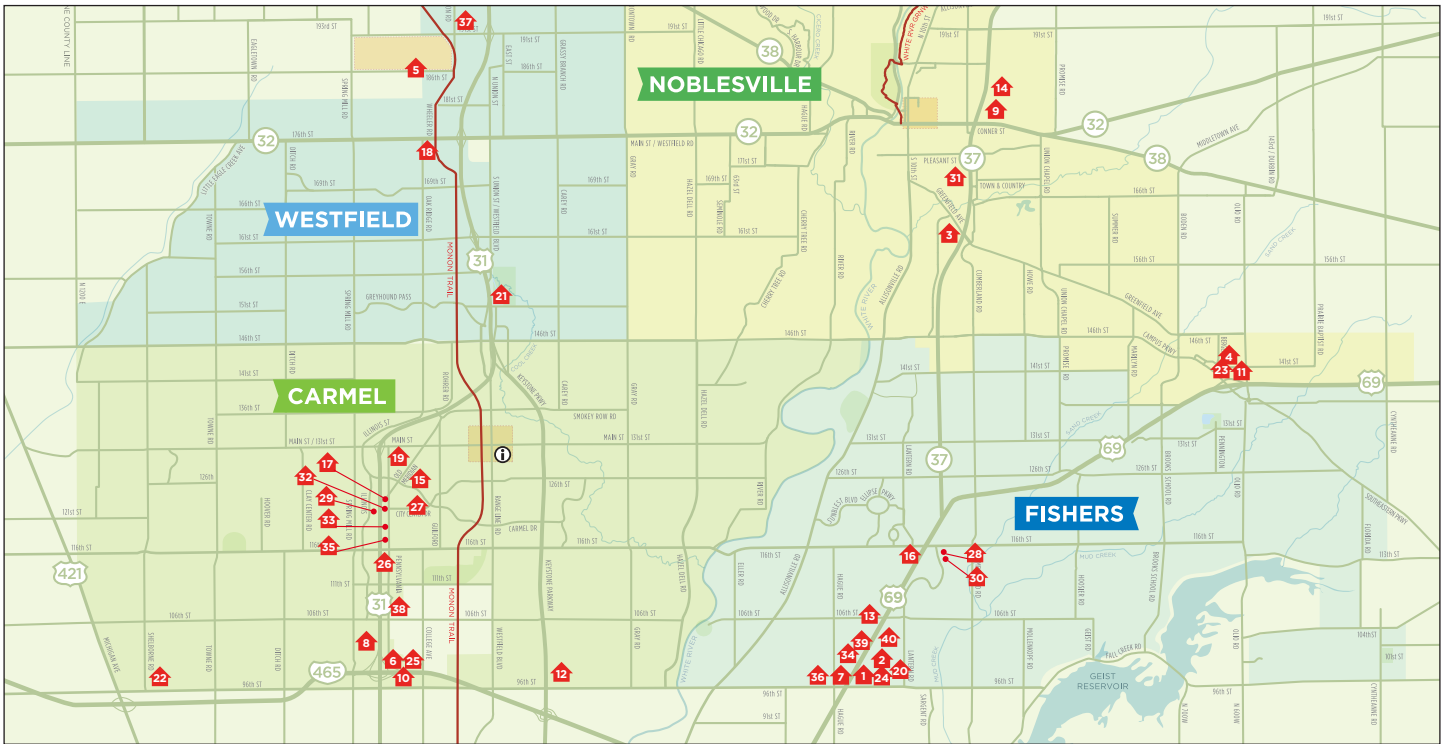

Rail Restaurant & Bar, Westfield

Matt the Miller's Tavern, Carmel

#### HOTELS

1	AmericInn Hotel & Suites	\$
2	Baymont Inn & Suites Fishers	\$
3	Baymont Inn & Suites Noblesville	\$
4	Cambria Suites Noblesville	\$\$\$
5	Cambria Suites Westfield	\$\$\$
6	Comfort Inn Indianapolis North-Carmel	\$\$
7	Comfort Suites Fishers	\$\$
8	Courtyard by Marriott Carmel	\$\$\$
9	Courtyard by Marriott Noblesville	\$\$\$
10	Drury Plaza Hotel Indianapolis Carmel	\$\$\$
11	Embassy Suites by Hilton Noblesville Indianapolis Conference Center	\$\$\$
12	Extended Stay America	\$
13	Fairfield Inn & Suites Fishers	\$\$
14	Fairfield Inn & Suites Noblesville	\$\$

15	Fairfield Inn Carmel	\$\$
16	Hampton Inn & Suites Fishers	\$\$
17	Hampton Inn Carmel	\$\$
18	Hampton Inn Westfield	\$\$
19	Hilton Garden Inn Indianapolis Carmel	\$\$\$
20	Hilton Garden Inn Northeast Fishers	\$\$
21	Holiday Inn Express & Suites Carmel North Westfield	\$\$
22	Holiday Inn Express & Suites Indianapolis North Carmel	\$\$
23	Holiday Inn Express & Suites Noblesville	\$\$
24	Holiday Inn Express Fishers	\$\$
25	Holiday Inn Indianapolis Carmel	\$\$
26	Homewood Suites by Hilton Carmel	\$\$\$
27	Hotel Carmichael	\$\$\$