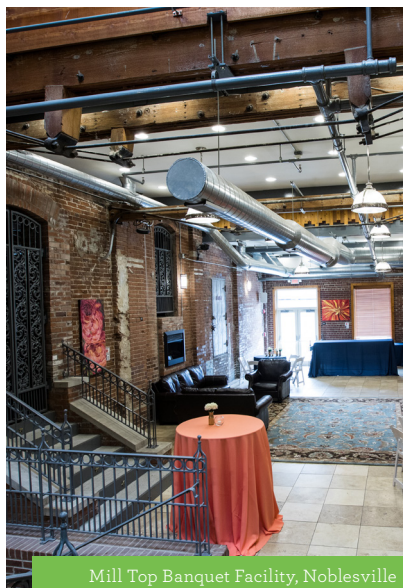

The Club at Chatham Hills, Westfield

Hawthorn Events,, Fishers

Mill Top Banquet Facility, Noblesville