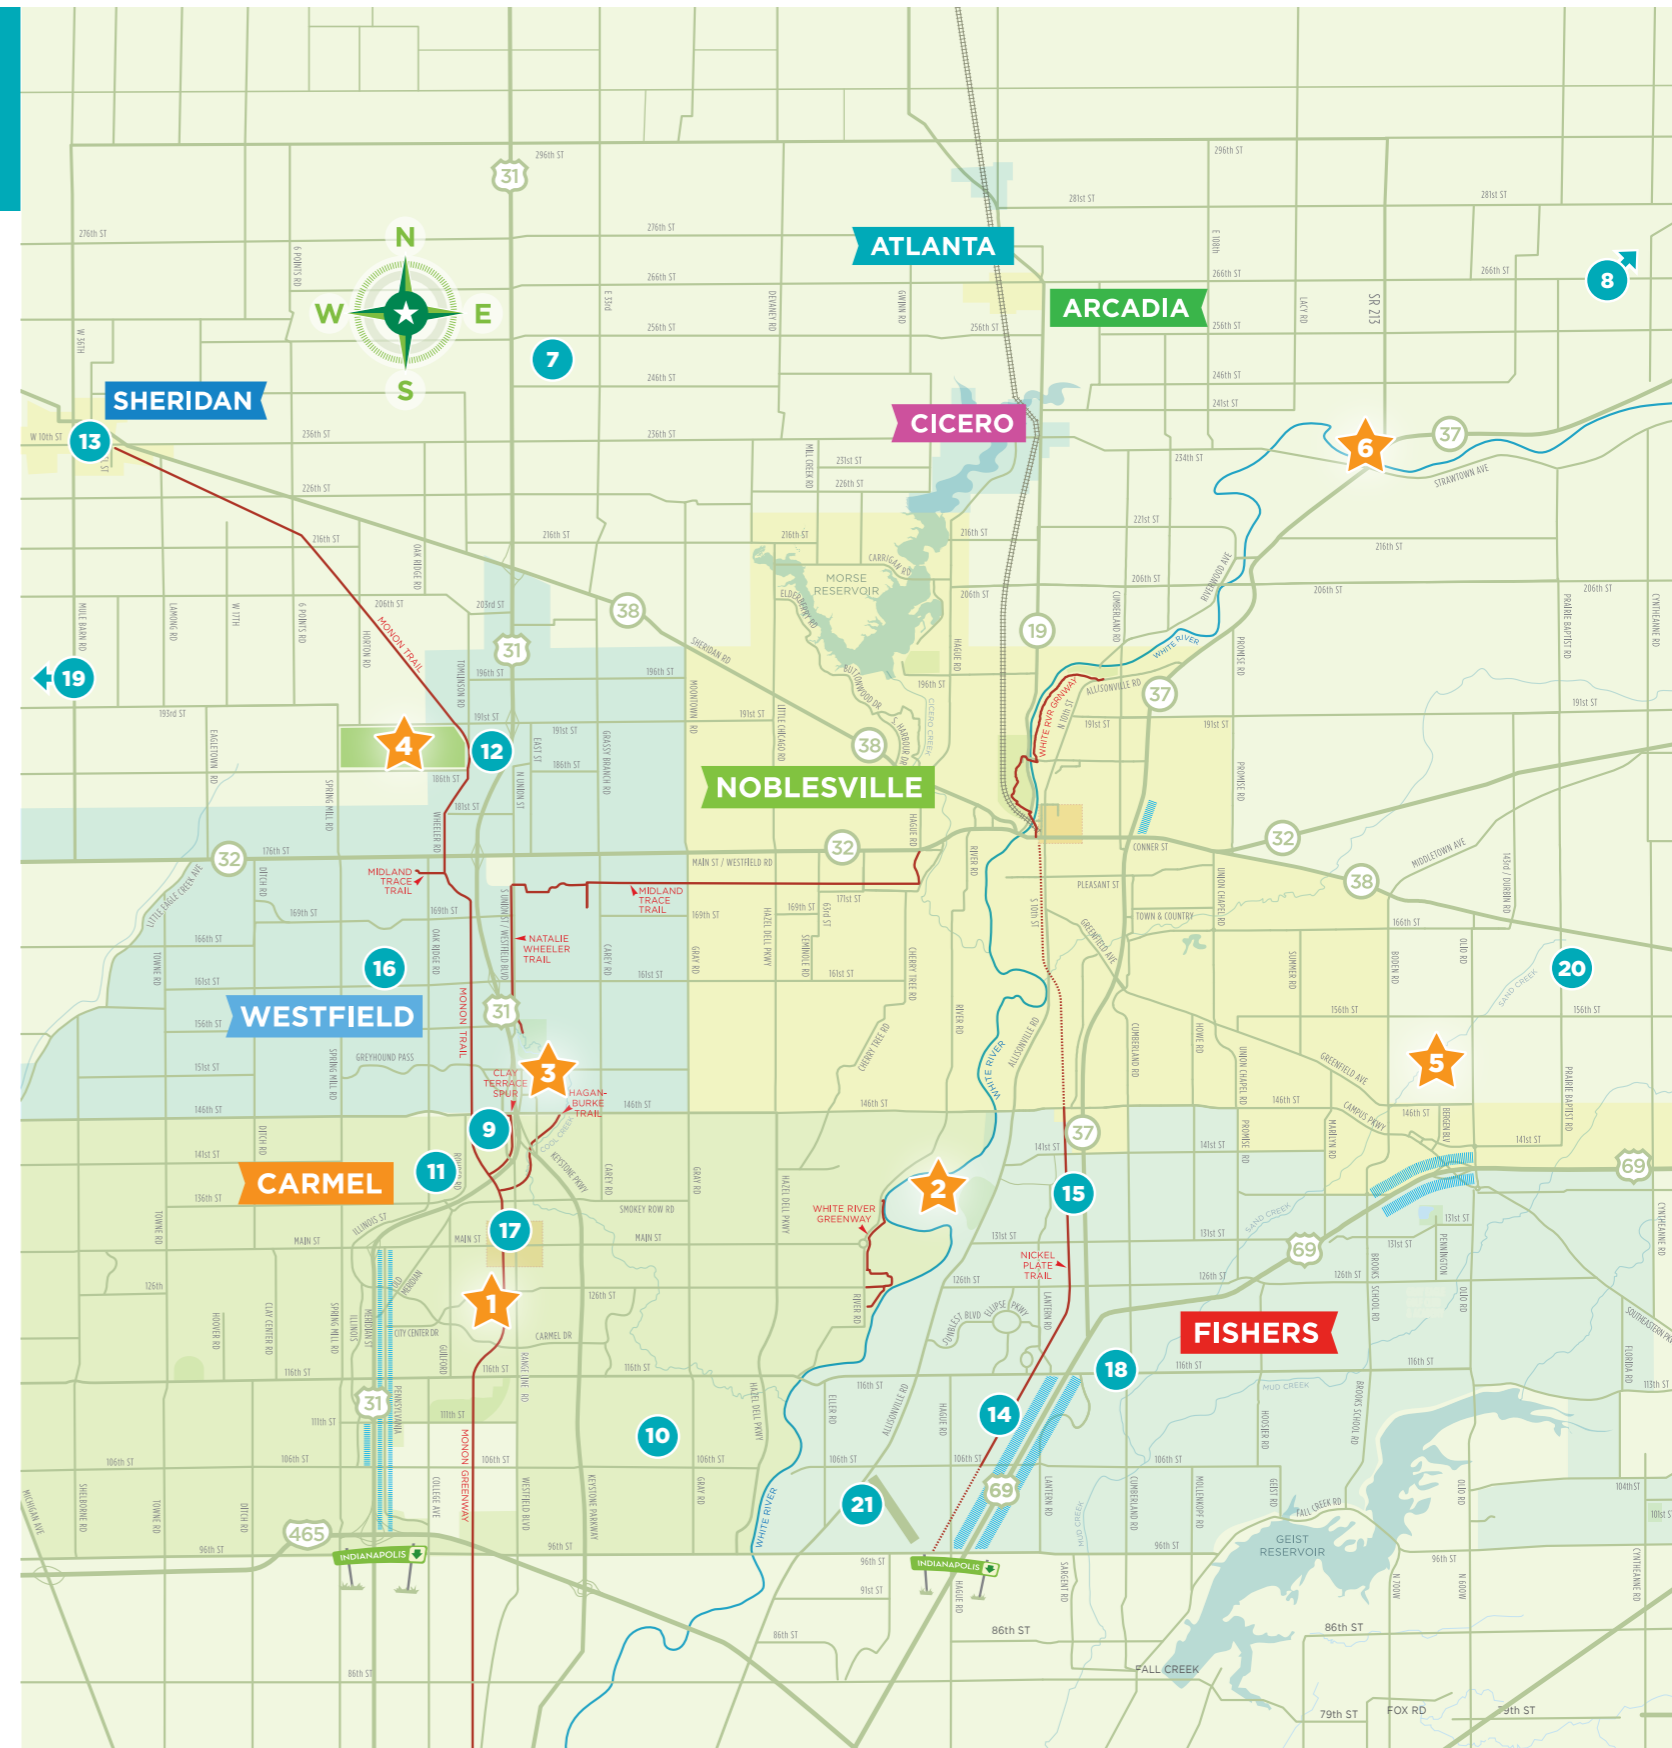

Hamilton County is in the narrow path of totality for the Total Solar Eclipse. These communities will be some of the best places to experience prime views of the epic event.

Arcadia	3m 6s	Fishers	3m 39s
Atlanta	2m 56s	Noblesville	3m 27s
Carmel	3m 29s	Sheridan	2m 51s
Cicero	3m 15s	Westfield	3m 19s

Learn more about photo op and mural locations at [VisitHamiltonCounty.com/Eclipse](https://www.visitHamiltonCounty.com/Eclipse).

TOTAL SOLAR ECLIPSE EVENTS ON APRIL 8, 2024 (times may vary)

- 1 CARMEL CIVIC SQUARE**
Festivities from 10am-5pm
- 2 CONNER PRAIRIE**
Festivities begin at 10am
- 3 COOL CREEK PARK NATURE CENTER**
Festivities from 10am-5pm
- 4 GRAND PARK SPORTS CAMPUS**
Festivities from 10am-6pm
- 5 RUOFF HOME MORTGAGE MUSIC CENTER**
Festivities from 10am-5pm
- 6 STRAWTOWN KOTEEWI PARK**
Festivities from 10am-5pm
- 7 A TOTAL ECLIPSE EVENT AT WOOLLY YAK RANCH & WINERY**
Woolly Yak Ranch & Winery
- 8 BLACK OUT (ECLIPSE 2024)**
Mercantile 37
- 9 CLAY TERRACE TOTAL SOLAR ECLIPSE WATCH PARTY**
Clay Terrace
- 10 DAY OF THE SON ECLIPSE VIEWING**
St. Elizabeth Seton Catholic Church
- 11 ECLIPSE PARTY**
Bier Brewery - Carmel
- 12 FREE ECLIPSE WATCH PARTY & BEER RELEASE**
Grand Junction Brewing Co. Tap Room - 181st St.
- 13 HUNT CLUB DISTILLERY ECLIPSE PARTY**
Hunt Club Distillery, LLC
- 14 KING JUGG BREWING COMPANY VIEWING PARTY**
11110 Lantern Rd., Fishers
- 15 PINHEADS & ALLEY'S ALEHOUSE**
13825 Britton Park Rd., Fishers
- 16 SOLAR ECLIPSE PARTY AT URBAN VINES**
Urban Vines Winery & Brewery
- 17 SUN KING CARMEL TOTAL SOLAR ECLIPSE VIEWING PARTY**
Sun King Carmel
- 18 SUN KING FISHERS TOTAL SOLAR ECLIPSE VIEWING PARTY**
Sun King Fishers
- 19 TOTAL ECLIPSE OF THE FARM**
Stuckey Farm Orchard and Cider Mill
- 20 TOTAL ECLIPSE WATCH PARTY**
Country Moon Winery
- 21 TOTAL SOLAR ECLIPSE VIEWING AT THE BALMORAL HOUSE**
The Balmoral House

- MAP LEGEND:**
- ★ OFFICIAL VIEWING LOCATIONS
 - SOLAR ECLIPSE EVENTS