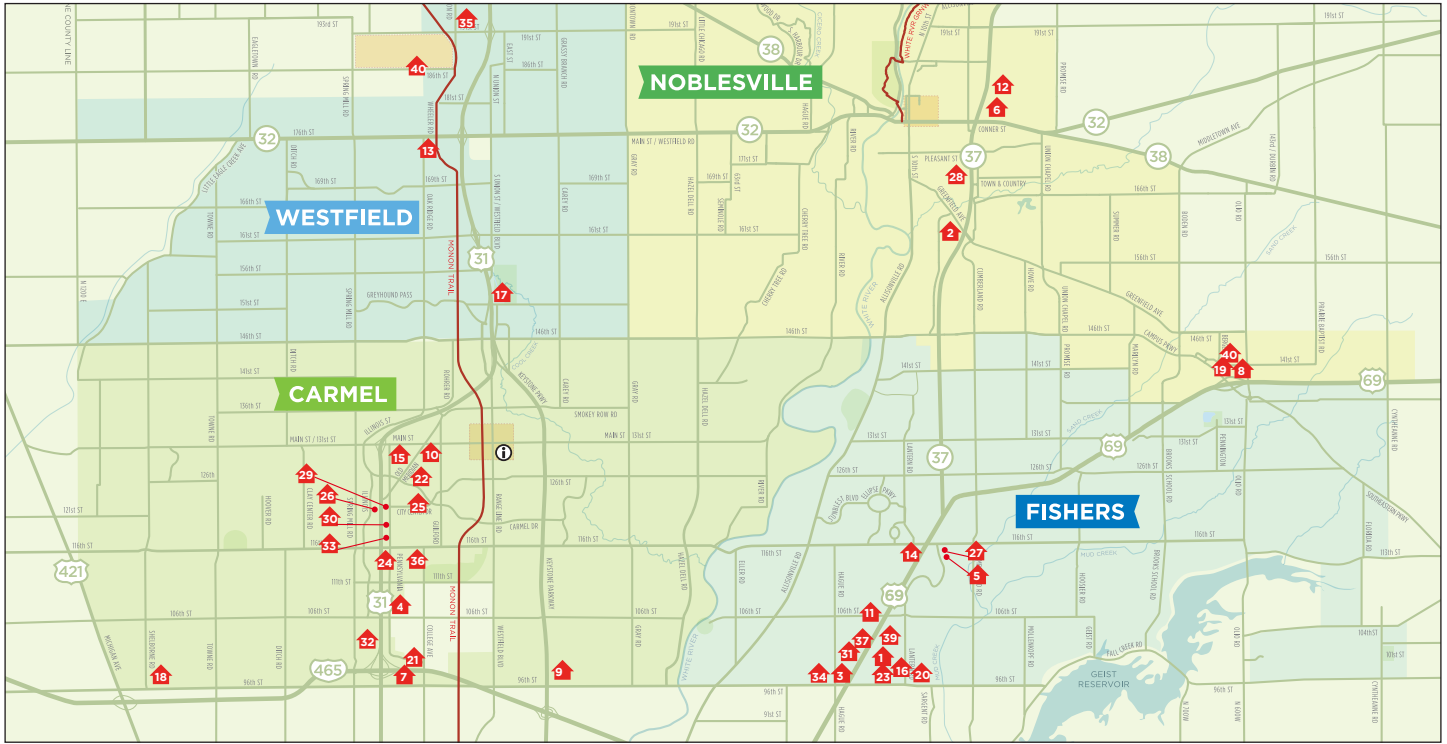

📍 HOTELS

1	Best Western Fishers	$
2	Baymont Inn & Suites Noblesville	$
3	Comfort Inn & Suites Fishers-Indianapolis	$$
4	Comfort Inn Indianapolis North-Carmel	$$
5	Courtyard by Marriott Fishers	$$$
6	Courtyard by Marriott Noblesville	$$$
7	Drury Plaza Hotel Indianapolis Carmel	$$$
8	Embassy Suites by Hilton Noblesville Indianapolis Conference Center	$$$
9	Extended Stay America	$
10	Fairfield Inn Carmel	$$
11	Fairfield Inn & Suites Fishers	$$
12	Fairfield Inn & Suites Noblesville	$$
13	Hampton Inn Westfield	$$
14	Hampton Inn & Suites Fishers	$$

15	Hilton Garden Inn Indianapolis Carmel	$$$
16	Hilton Garden Inn Northeast Fishers	$$
17	Holiday Inn Express & Suites Carmel North Westfield	$$
18	Holiday Inn Express & Suites Indianapolis North Carmel	$$
19	Holiday Inn Express & Suites Noblesville	$$
20	Holiday Inn Express Fishers	$$
21	Holiday Inn Indianapolis Carmel	$$
22	Home2 Suites Carmel	$$$
23	Home2 Suites Fishers	$$$
24	Homewood Suites by Hilton Carmel	$$$
25	Hotel Carmichael	$$$
26	Hyatt Place Carmel	$$
27	Hyatt Place/House Fishers	$$

📍 VISITOR INFORMATION

28	Quality Inn Noblesville	$
29	Renaissance Indianapolis North Hotel	$$$$
30	Residence Inn by Marriott Carmel	$$$
31	Residence Inn by Marriott Fishers	$$$
32	Sonesta Select Indianapolis Carmel	$$$
33	Springhill Suites by Marriott Carmel	$$$
34	Springhill Suites by Marriott Fishers	$$$
35	Springhill Suites by Marriott Westfield	$$$
36	Staybridge Suites Carmel	$$$
37	Staybridge Suites Fishers	$$$
38	Studio 6	$
39	Wyndham Hotel Noblesville	$$$
40	Wyndham Hotel Westfield	$$$

COMING SOON: Tribute | Element and Hotel Nickel Plate

Rest Easy

WE'RE AT YOUR SERVICE

Our goal is to make your meeting *Easy* from start to finish. Hamilton County, Indiana offers excellent, affordable and experienced event facilities along with devoted professionals who provide personal attention to every detail. Unique attractions, performing arts, culture and event services make it *Easy* to please both the meeting planner, as well as the event participants. Hamilton County Tourism offers creative solutions designed to meet your needs. Taking care of business has never been so *Easy*!

Planning Assistance

- Custom Itinerary Planning
- Site Inspection Facilitation
- Facility Consultation
- Hamilton County Promotional Literature
- Registration Assistance
- Promotion and Publicity
- Room Blocks
- Visitor Experience