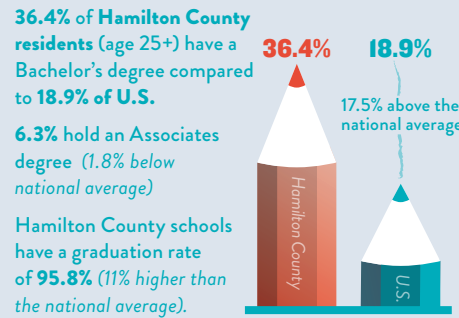

Workforce Potential

JUST NORTH OF INDY

GROWTH RATE (2019)

The growth significantly outpaces the US growth rate of 4%

UNEMPLOYMENT RATE (OCT. 2019)

EDUCATION RATE

JOB GROWTH

MEDIAN INCOME

WORKFORCE PARTICIPATION

FASTEST GROWING HIGHER WAGE OCCUPATIONS IN HAMILTON COUNTY

- Computer Software Services
- Research/Marketing Analysts
- Healthcare
- Insurance
- Financial Services

AREAS OF GROWTH OPPORTUNITY FOR TALENT ATTRACTION

Hamilton County, IN has **64,567** millennials. The national average for an area this size is **67,868**.

Hamilton County, IN has **13,623** veterans. The national average for an area this size is **18,821**.