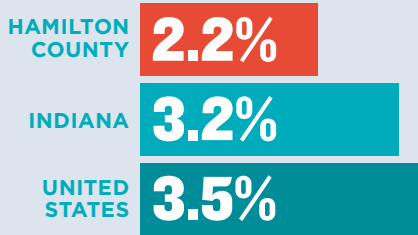

Workforce Potential

JUST NORTH OF INDY

GROWTH RATE (2019)

The growth significantly outpaces the US growth rate of 4%

UNEMPLOYMENT RATE (OCT. 2019)

EDUCATION RATE

JOB GROWTH

MEDIAN INCOME

WORKFORCE PARTICIPATION

FASTEST GROWING HIGHER WAGE OCCUPATIONS IN HAMILTON COUNTY

- Computer Software Services
- Research/Marketing Analysts
- Healthcare
- Insurance
- Financial Services

AREAS OF GROWTH OPPORTUNITY FOR TALENT ATTRACTION