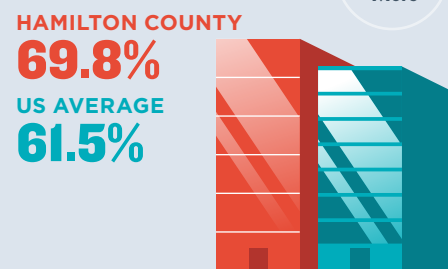

Workforce Potential

JUST NORTH OF INDY

GROWTH RATE (2019)

The growth significantly outpaces the US growth rate of 4%

UNEMPLOYMENT RATE (OCT. 2019)

EDUCATION RATE

JOB GROWTH

MEDIAN INCOME

WORKFORCE PARTICIPATION

FASTEST GROWING HIGHER WAGE OCCUPATIONS IN HAMILTON COUNTY

- Computer Software Services
- Research/Marketing Analysts
- Healthcare
- Insurance
- Financial Services

AREAS OF GROWTH OPPORTUNITY FOR TALENT ATTRACTION