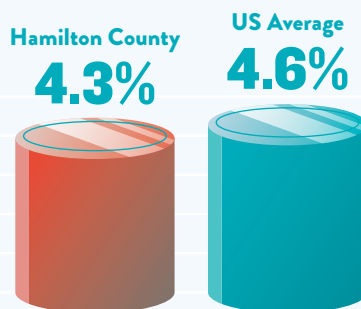

HAMILTON COUNTY, INDIANA

Workforce Potential

GROWTH RATE (DEC. 2018)

The growth significantly outpaces the US growth rate of 4%

UNEMPLOYMENT RATE (DEC. 2018)

EDUCATION RATE

JOB GROWTH

AVERAGE INCOME

INCOME TAX

FASTEST GROWING HIGHER WAGE OCCUPATIONS in Hamilton County

- Software Developers
- Research/Marketing Analysts
- Healthcare Professionals
- Insurance Agents
- Auditors & Accountants

AREAS OF GROWTH OPPORTUNITY FOR TALENT ATTRACTION