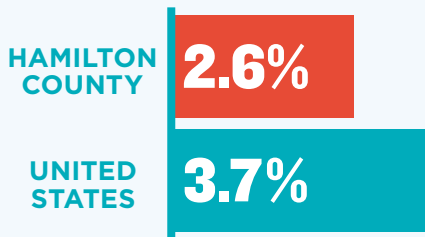

HAMILTON COUNTY, INDIANA

Workforce Potential

GROWTH RATE (DEC. 2018)

The growth significantly outpaces the US growth rate of 4%

UNEMPLOYMENT RATE (DEC. 2018)

EDUCATION RATE

JOB GROWTH

AVERAGE INCOME

INCOME TAX

FASTEST GROWING HIGHER WAGE OCCUPATIONS in Hamilton County

- Software Developers
- Research/Marketing Analysts
- Healthcare Professionals
- Insurance Agents
- Auditors & Accountants

AREAS OF GROWTH OPPORTUNITY FOR TALENT ATTRACTION