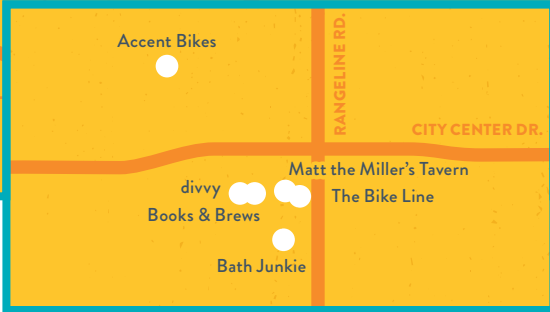

CARMEL ARTS & DESIGN DISTRICT

CARMEL CITY CENTER

NOBLESVILLE SQUARE