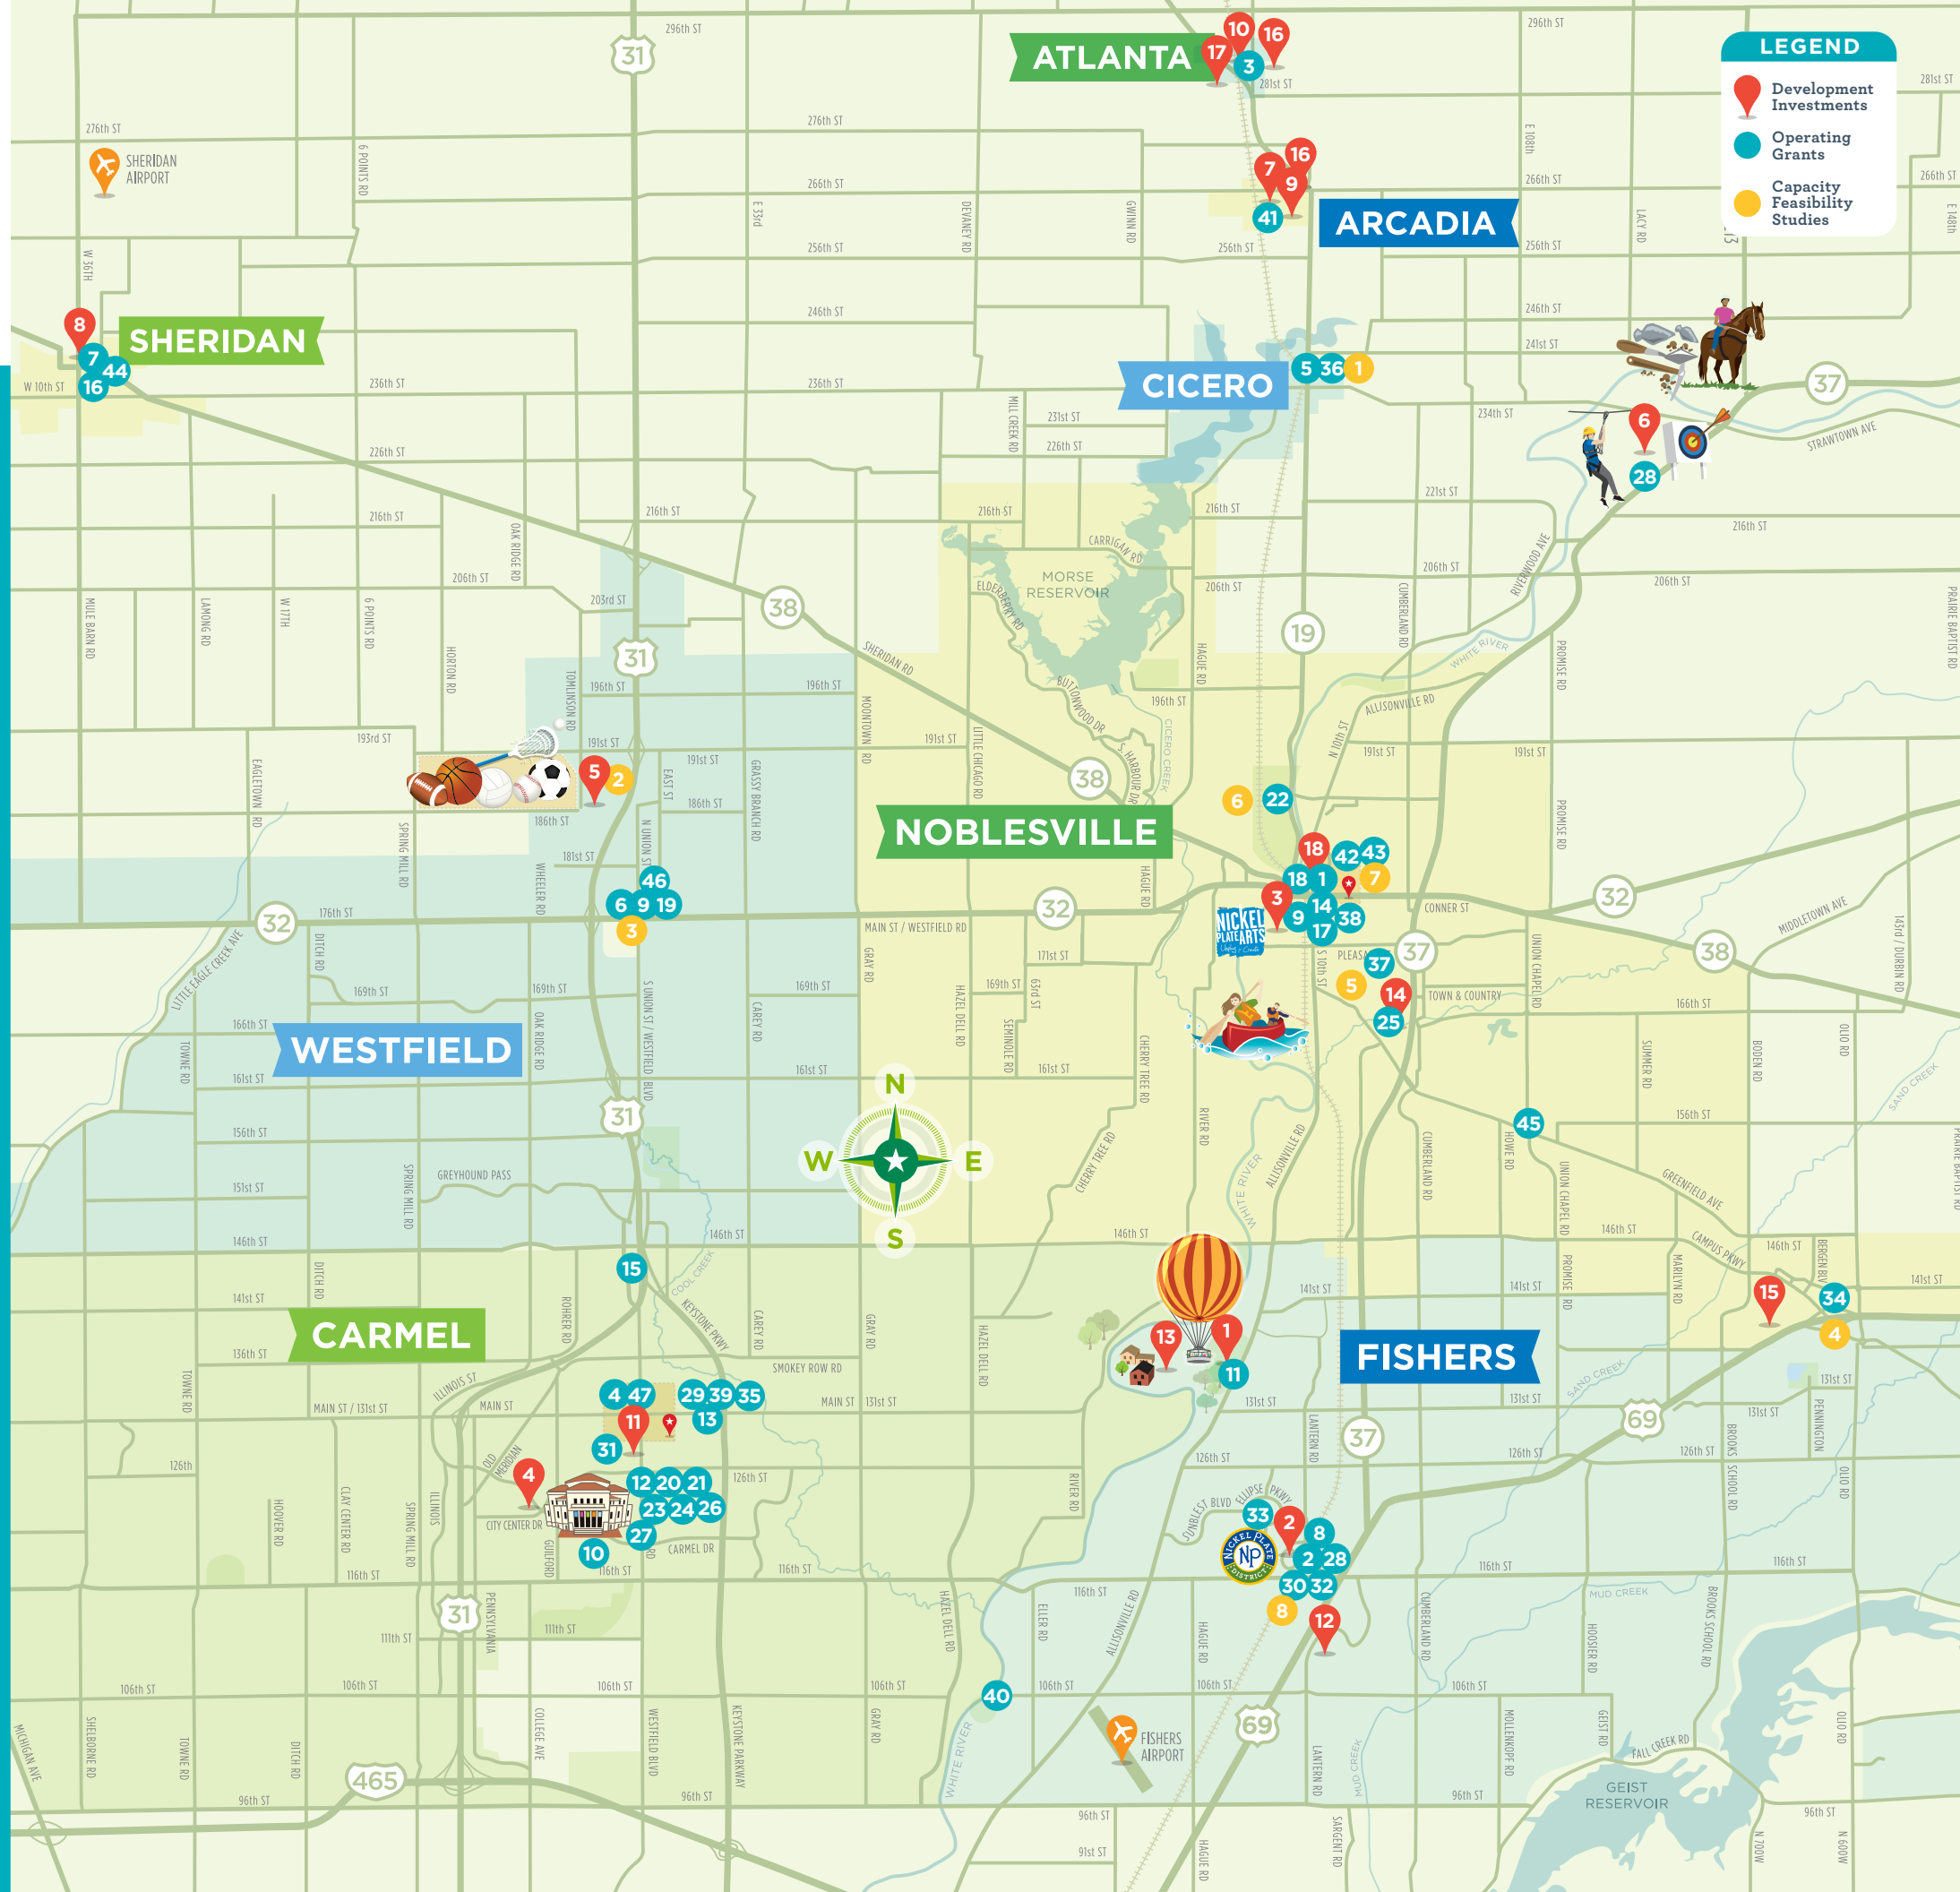

DEVELOPMENT INVESTMENTS

1. Conner Prairie Ballon
2. Fishers Amphitheater
3. Nickel Plate Arts Campus
4. The Center for the Performing Arts
5. Grand Park & Grand Park Events Center
6. Strawtown Koteewi Park
7. Arcadia Downtown
8. Boxley Cabin
9. Arcadia Heritage Depot
10. Atlanta Mercantile
11. Carmel Wayfinding
12. Kincaid House
13. Conner House
14. 4-H Fairgrounds
15. Billerica Field
16. Nickel Plate Heritage Railroad
17. Atlanta Civic Plaza
18. Noblesville Activation Study
19. Zagster Bike Share: Carmel, Noblesville & Westfield

CAPACITY FEASIBILITY STUDIES

1. Cicero Downtown / NRG Factory Site
2. Grand Park
3. Grand Junction Westfield
4. Fishers Sports Initiatives
5. 4-H Fairgrounds
6. Indiana Transportation Museum
7. Noblesville Main Street
8. Fishers Arts Council
9. Hamilton County Artists Association
10. White River Regional Master Plan
11. Nickel Plate Heritage Railroad