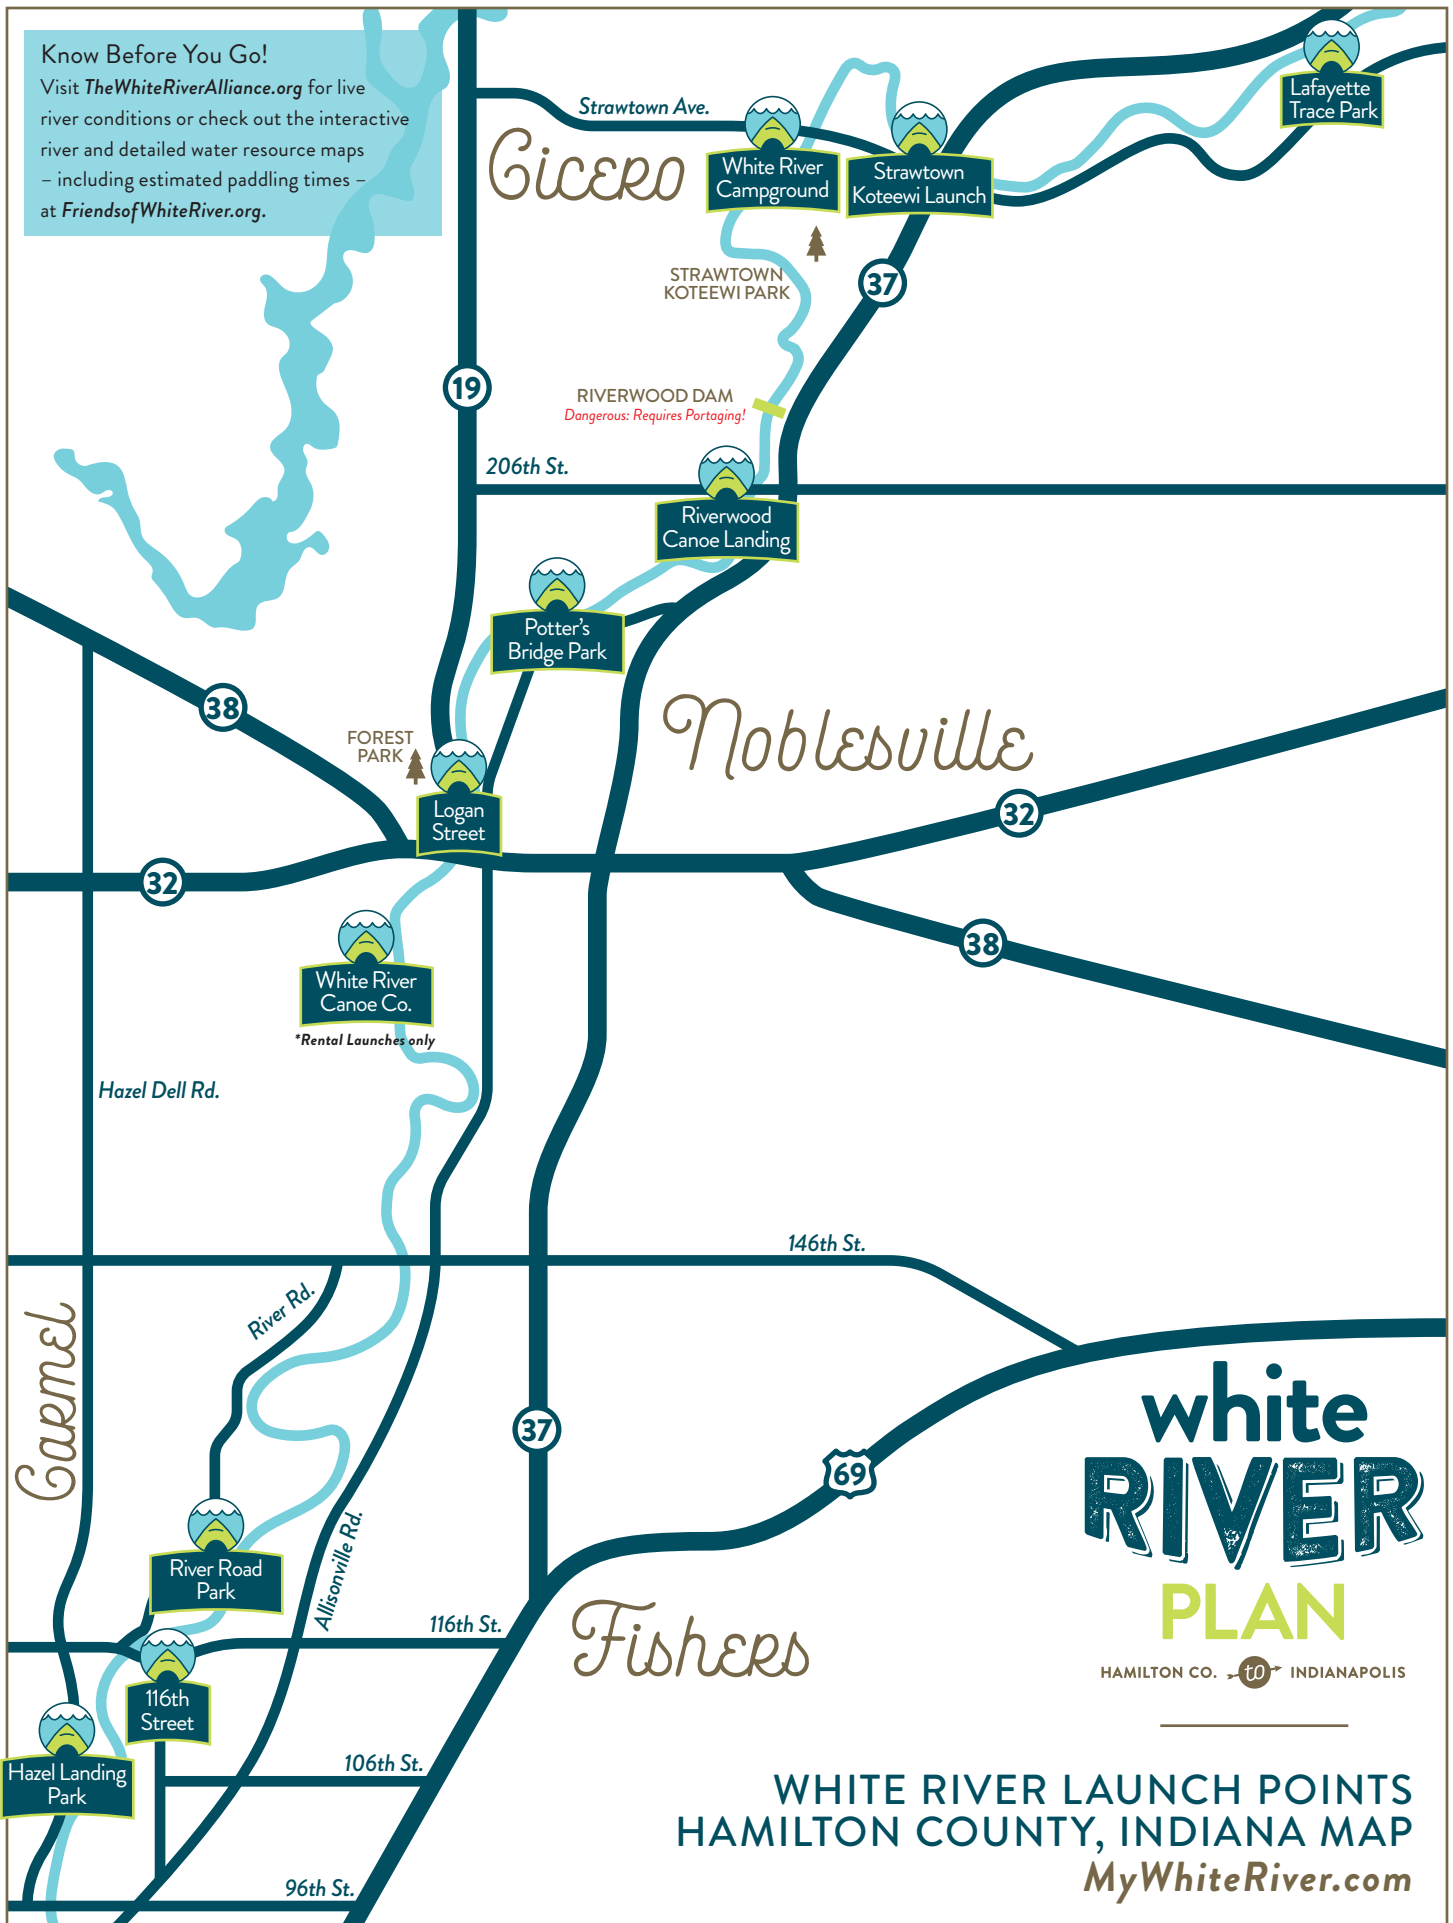

Know Before You Go!

Visit TheWhiteRiverAlliance.org for live river conditions or check out the interactive river and detailed water resource maps – including estimated paddling times – at FriendsOfWhiteRiver.org.

white RIVER PLAN

HAMILTON CO. INDIANAPOLIS

WHITE RIVER LAUNCH POINTS
HAMILTON COUNTY, INDIANA MAP
MyWhiteRiver.com