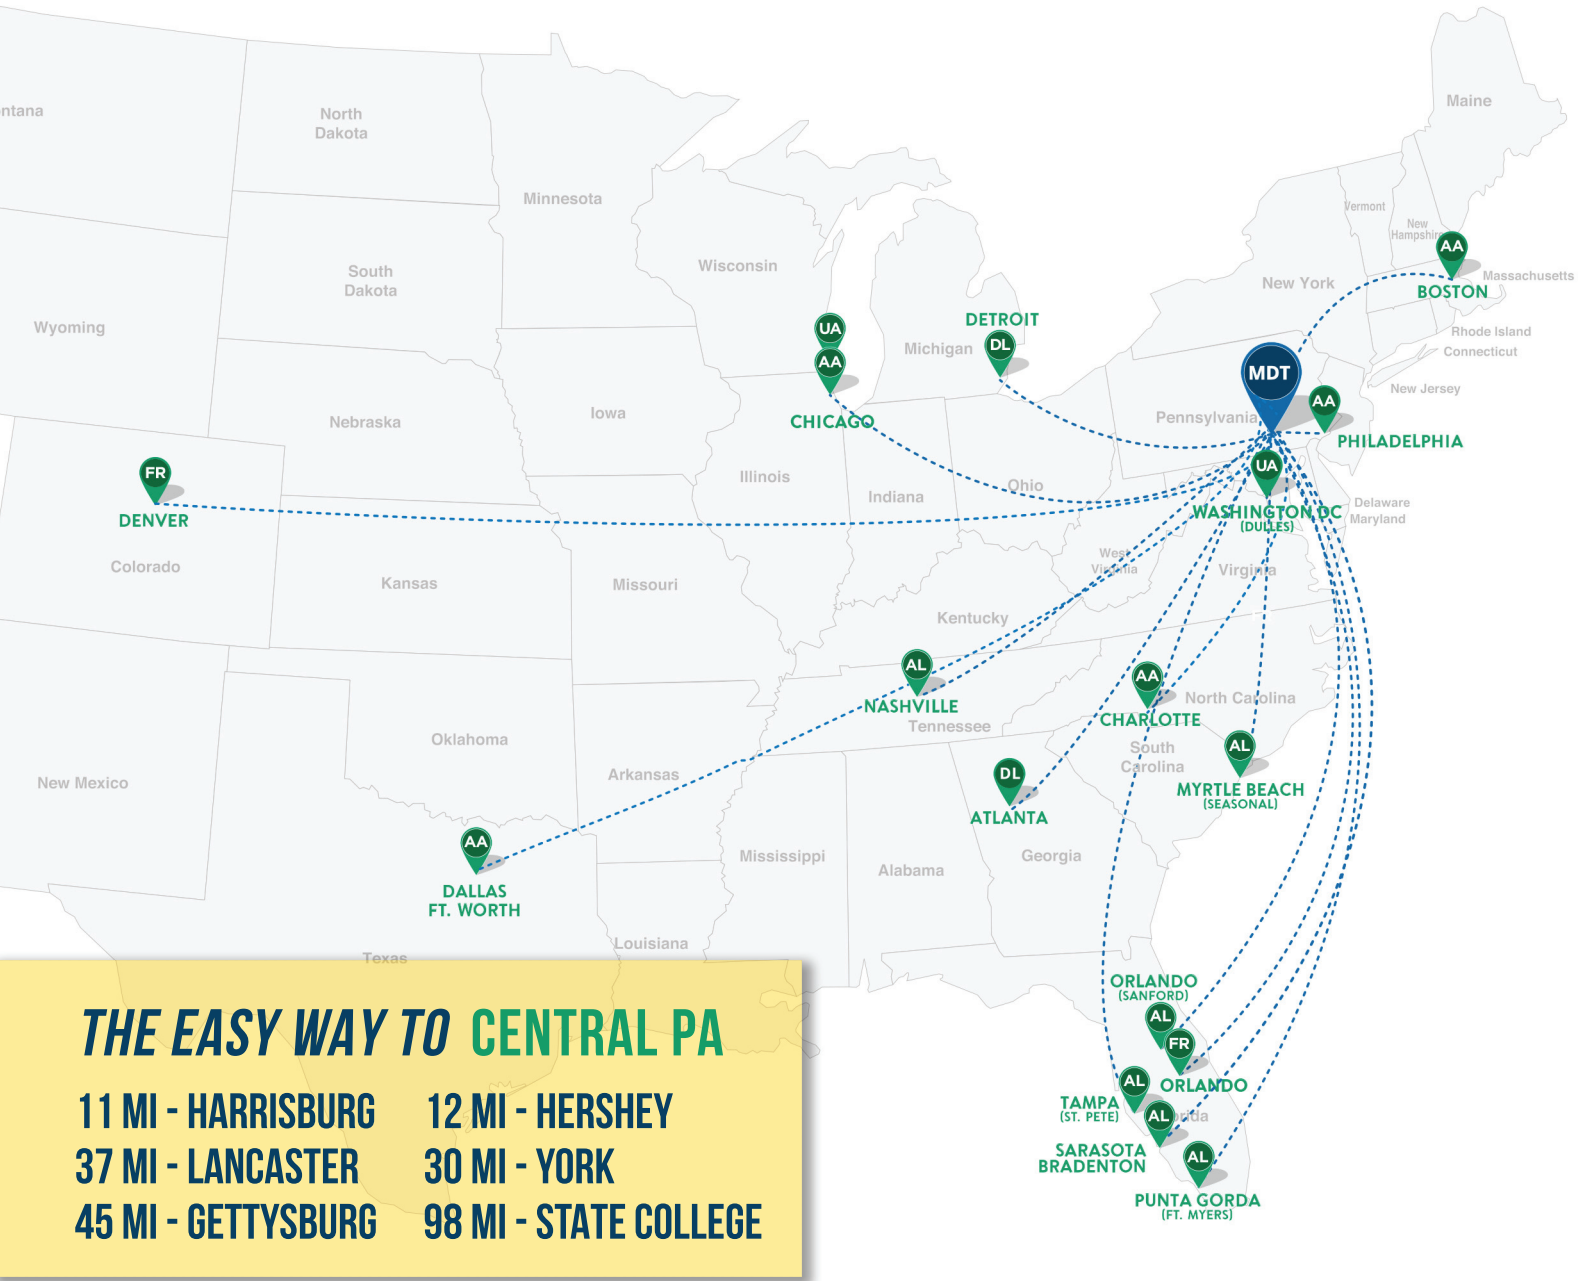

**HARRISBURG INTERNATIONAL AIRPORT ALTOGETHER BETTER**

# GROUPS & MEETING PLANNERS

- WELCOME AREA WITH TABLES AND CHAIRS TO GREET PASSENGERS
- WELCOME MESSAGE ON DIGITAL SIGNS IN TERMINAL
- ASSISTANCE COORDINATING GROUND TRANSPORTATION (SHUTTLE, BUS)
- SEND-OFF TABLE AND CHAIRS IN TICKETING AREA FOR ATTENDEE DEPARTURE
- ACCESS TO THE SUSQUEHANNA CLUB FOR PLANNERS OR VIP'S

GROUND TRANSPORTATION

UBER

LOCATED CLOSE TO THE AIRPORT