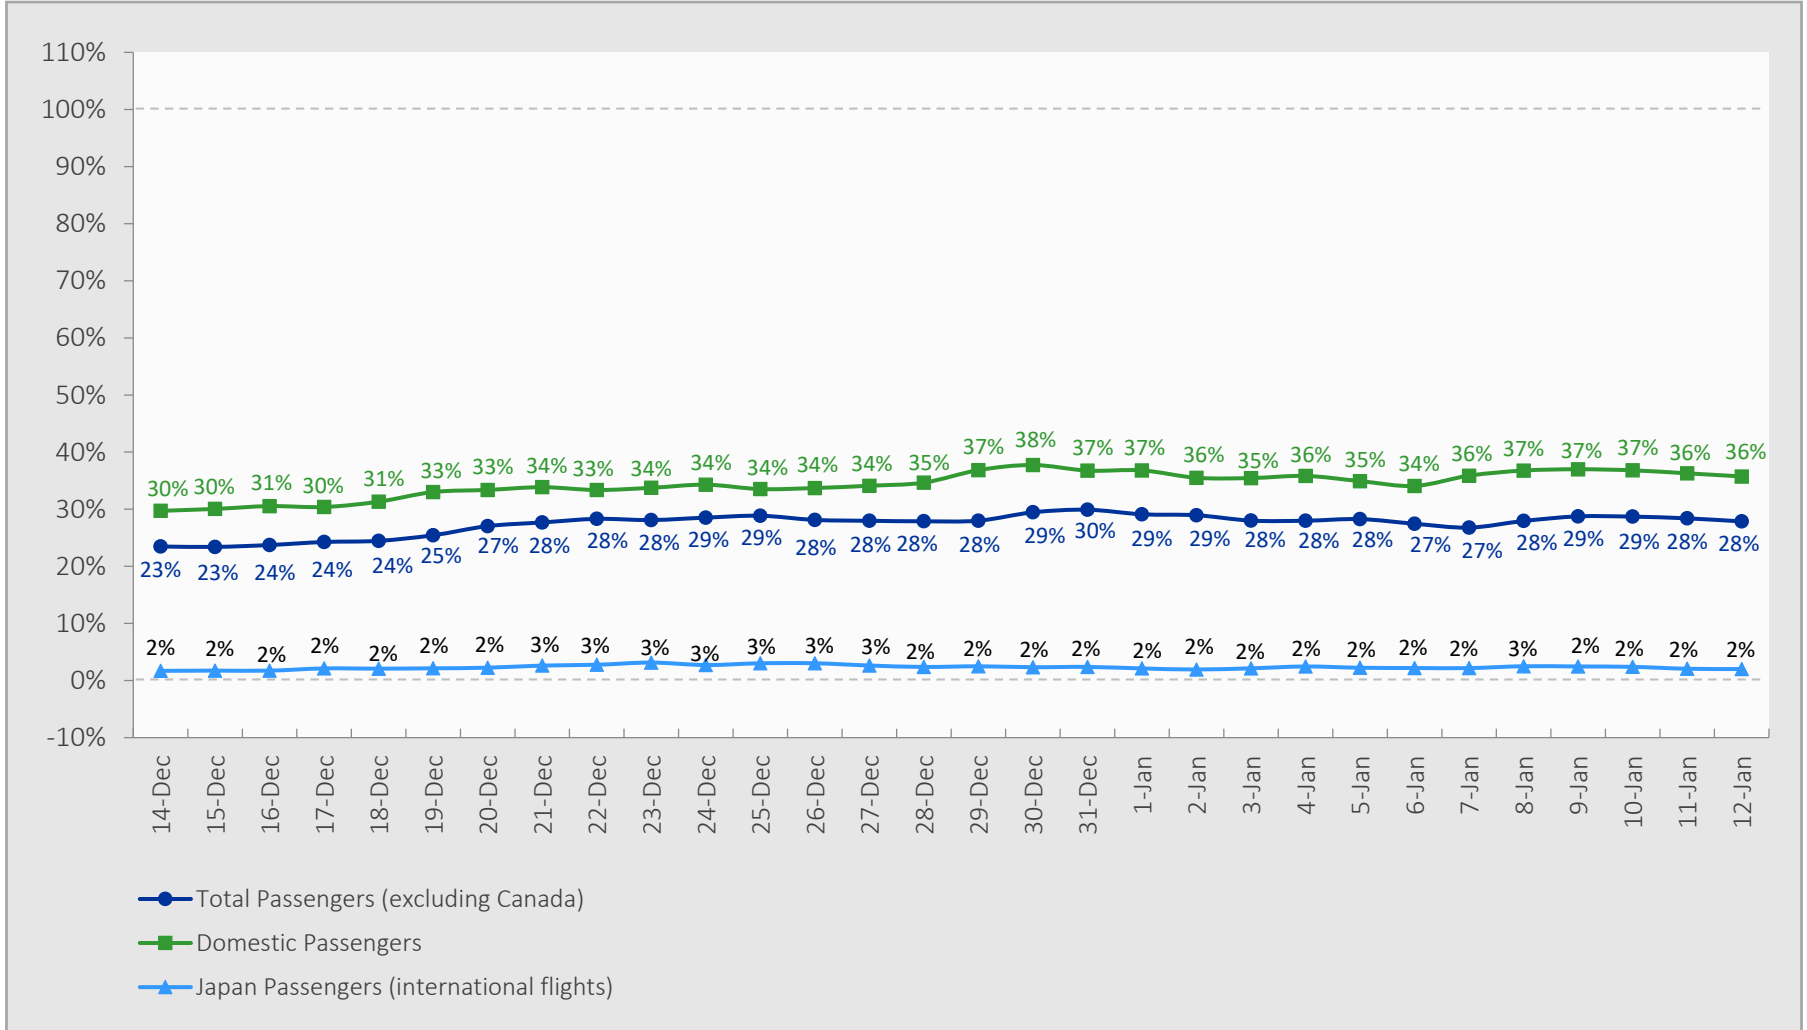

7-Day Moving Average Daily Passenger Volume

2021 Volume as Percentage of 2020 Volume

Through January 12, 2021

Source: HVCB analysis based on data from DBEDT

Note: Passenger volume figures include both visitors and residents. Total includes other international passengers.

Month-to-Date and Year-to-Date Daily Passenger Volume

2021 Volume versus 2020 Volume

Through January 12, 2021

January 2021 (Month-to-Date through January 12)

	2021	2019	Volume Change	Percent Change
Domestic	100,243	303,776	-203,533	-67.0%
Japan	1,364	64,468	-63,104	-97.9%
<i>Total</i>	<i>103,439</i>	<i>402,459</i>	<i>-299,020</i>	<i>-74.3%</i>

2021 (Year-to-Date through January 12)

	2021	2019	Volume Change	Percent Change
Domestic	100,243	303,776	-203,533	-67.0%
Japan	1,364	64,468	-63,104	-97.9%
<i>Total</i>	<i>103,439</i>	<i>402,459</i>	<i>-299,020</i>	<i>-74.3%</i>

Source: HVCB analysis based on data from DBEDT

Note: Passenger volume figures include both visitors and residents. Total includes other international passengers.