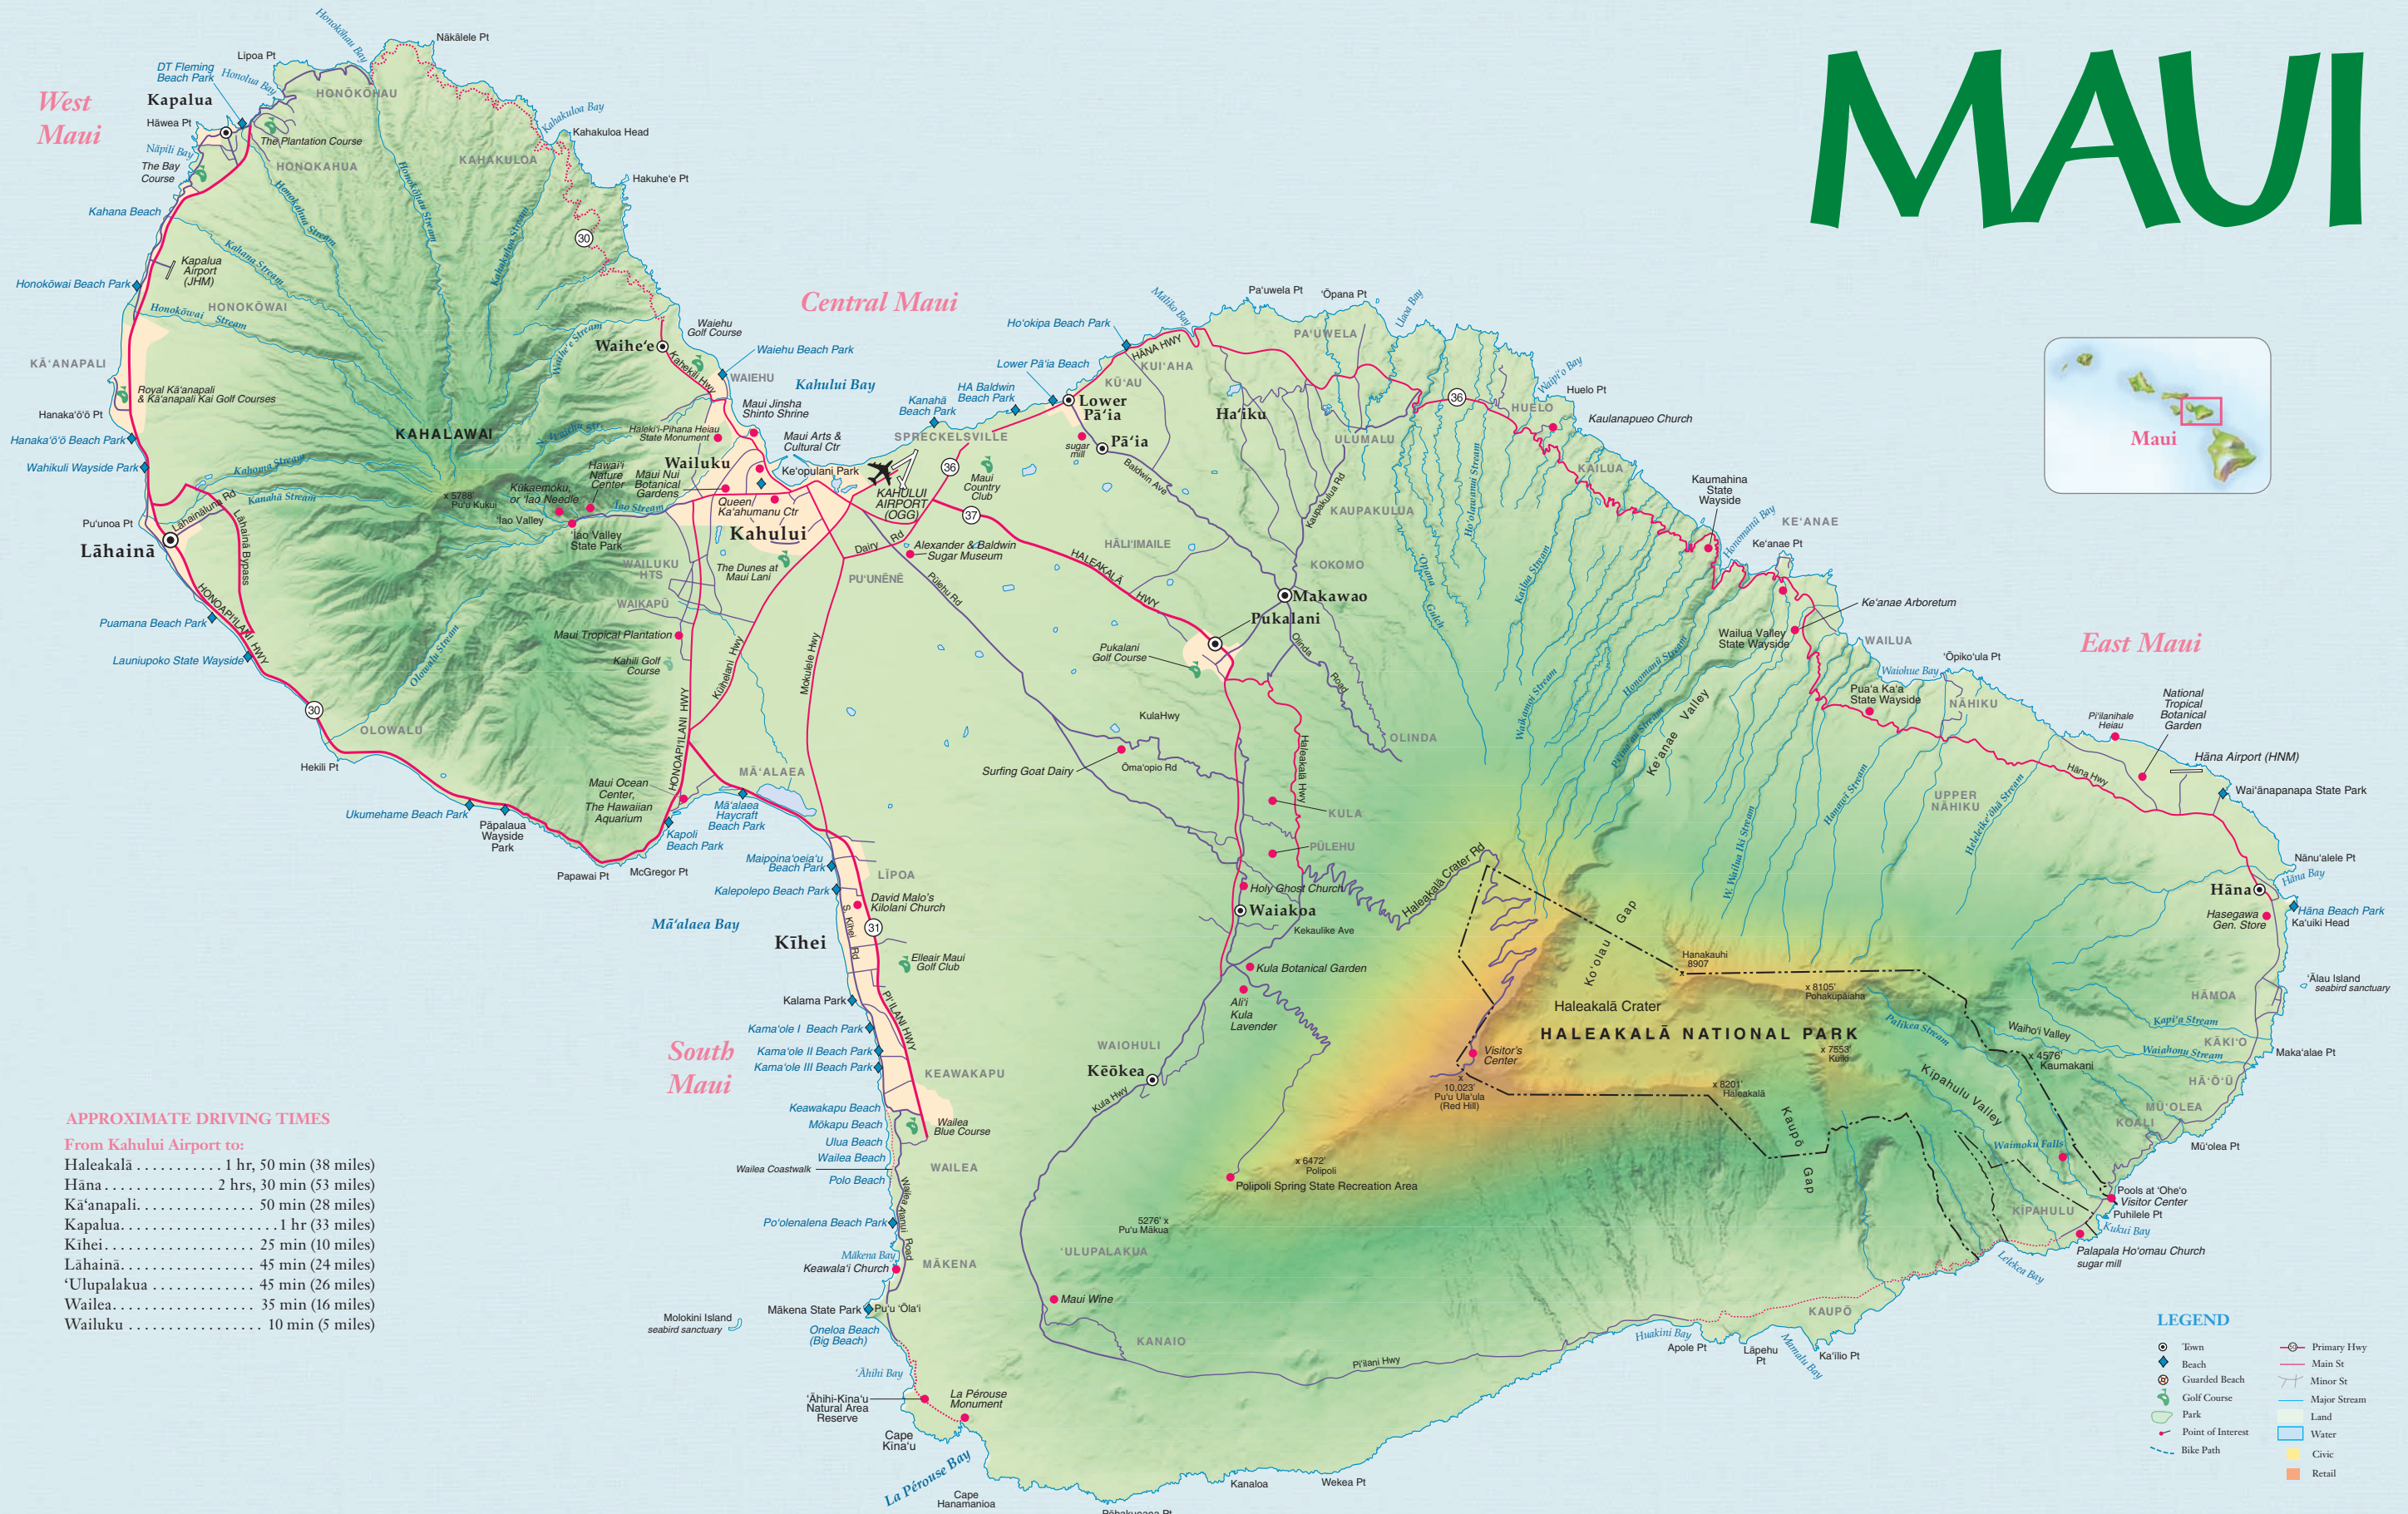

MAUI

APPROXIMATE DRIVING TIMES

From Kahului Airport to:

Haleakalā	1 hr, 50 min (38 miles)
Hāna	2 hrs, 30 min (53 miles)
Kā'anapali	50 min (28 miles)
Kapalua	1 hr (33 miles)
Kihei	25 min (10 miles)
Lāhainā	45 min (24 miles)
Ulupalakua	45 min (26 miles)
Wailea	35 min (16 miles)
Wailuku	10 min (5 miles)

LEGEND

- Town
- Beach
- Guarded Beach
- Golf Course
- Park
- Point of Interest
- Bike Path
- Primary Hwy
- Main St
- Minor St
- Major Stream
- Land
- Water
- Civic
- Retail