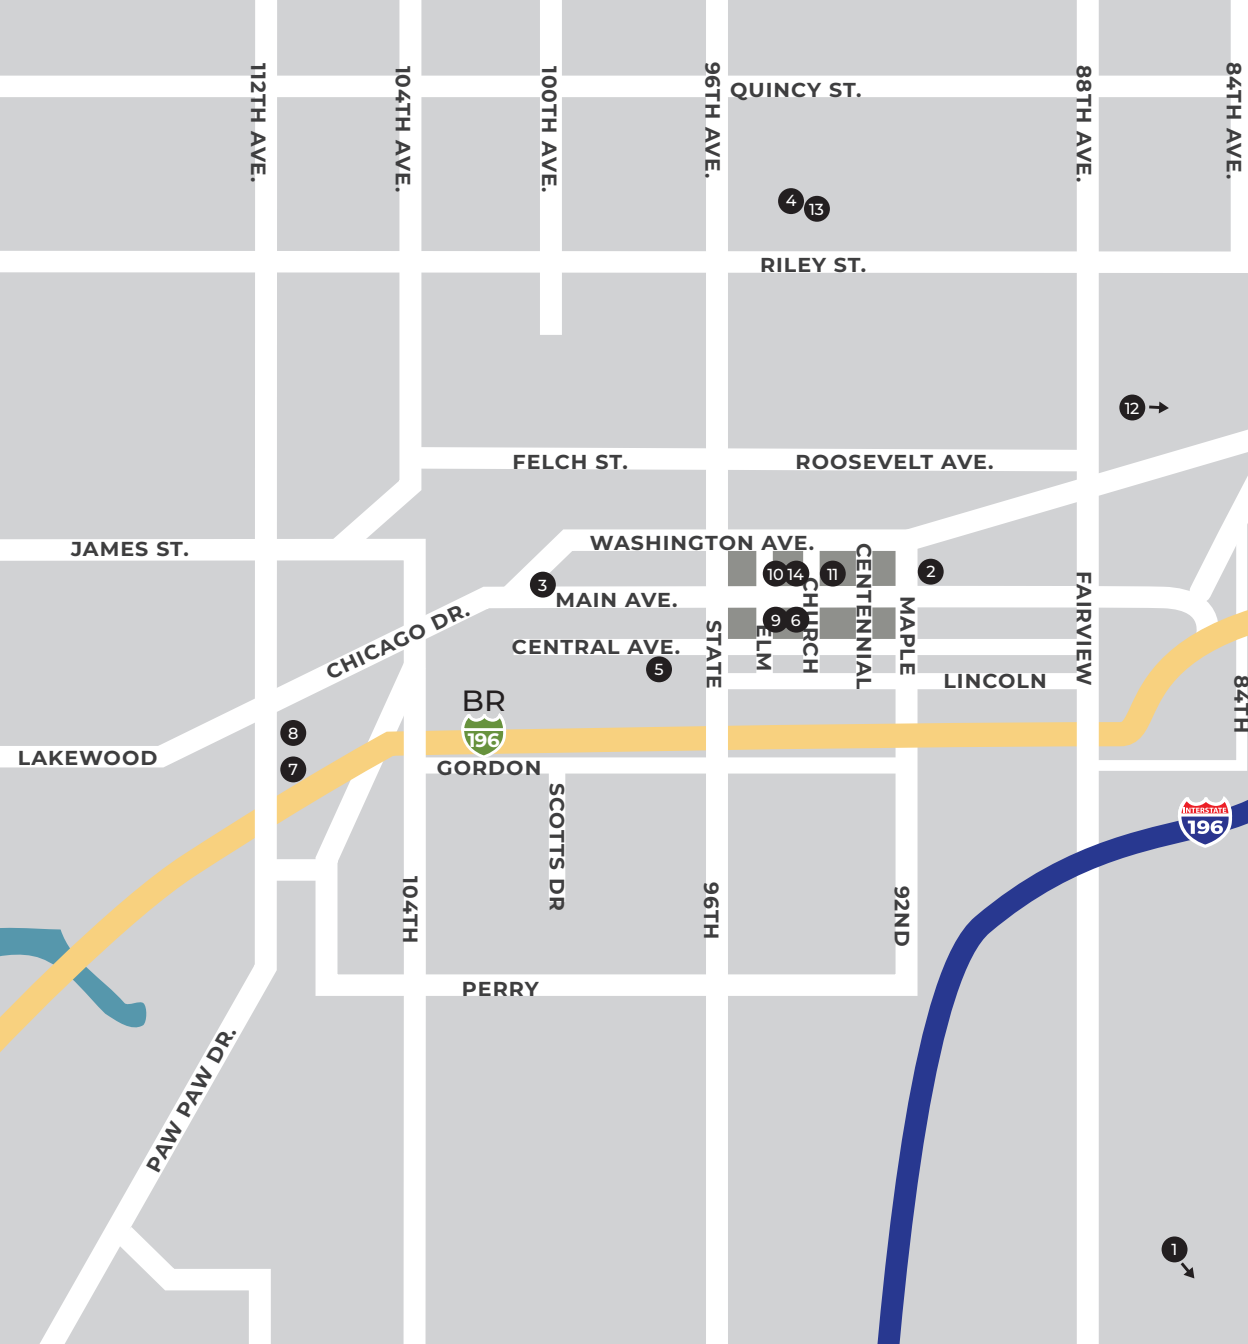

84TH AVE.

88TH AVE.

96TH AVE.

100TH AVE.

104TH AVE.

112TH AVE.

QUINCY ST.

4
13

RILEY ST.

12 →

FELCH ST.

ROOSEVELT AVE.

JAMES ST.

WASHINGTON AVE.

3

MAIN AVE.

10
14

11

2

CHICAGO DR.

CENTRAL AVE.

5

STATE

CHURCH
ELM

CENTENNIAL

MAPLE

LINCOLN

FAIRVIEW

84TH

LAKWOOD

8

7

BR
196
GORDON

SCOTT'S DR

96TH

92ND

INTERSTATE
196

104TH

PERRY

PAW PAW DR.

1 →