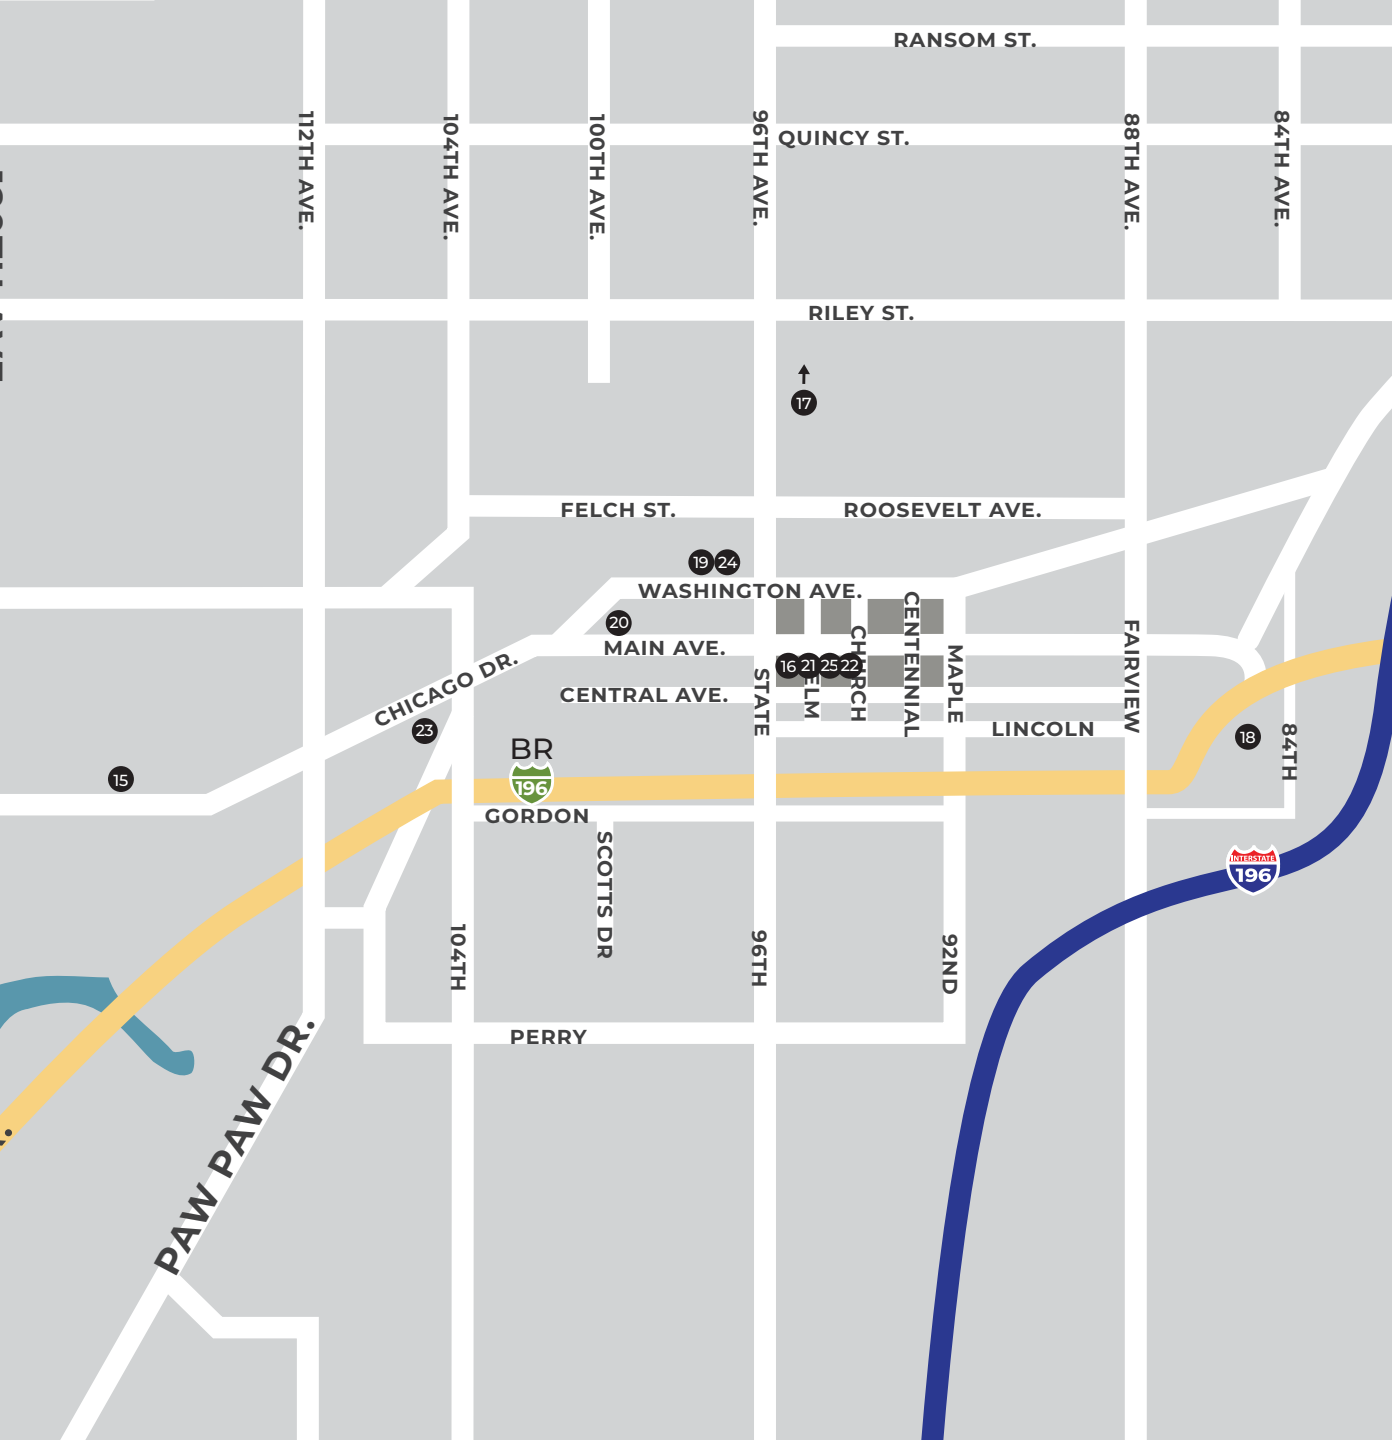

RANSOM ST.

QUINCY ST.

88TH AVE.

84TH AVE.

RILEY ST.

↑
17

FELCH ST.

ROOSEVELT AVE.

WASHINGTON AVE.

19 24

MAIN AVE.

20

CENTRAL AVE.

16 21 25 22
CHURCH
ELM

CENTENNIAL
MAPLE

LINCOLN

FAIRVIEW

18
84TH

CHICAGO DR.

23

BR

196

GORDON

SCOTT'S DR

STATE

92ND

96TH

104TH

PERRY

15

PAW PAW DR.