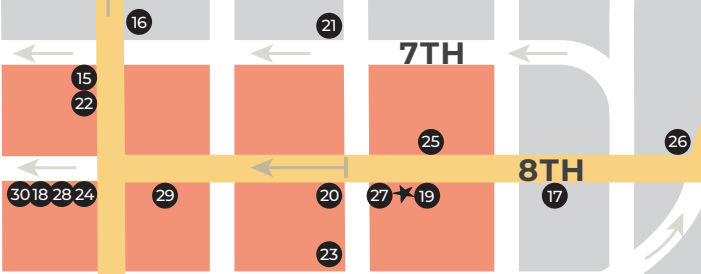

LAKELWOOD BLVD.

LAKE
MACATAWA

3RD

6TH

7TH

8TH

9TH

10TH

BR
196

VAN RAALTE

WASHINGTON

MAPLE

PINE

RIVER

CENTRAL

COLLEGE

COLUMBIA

LINCOLN

FAIRBANKS