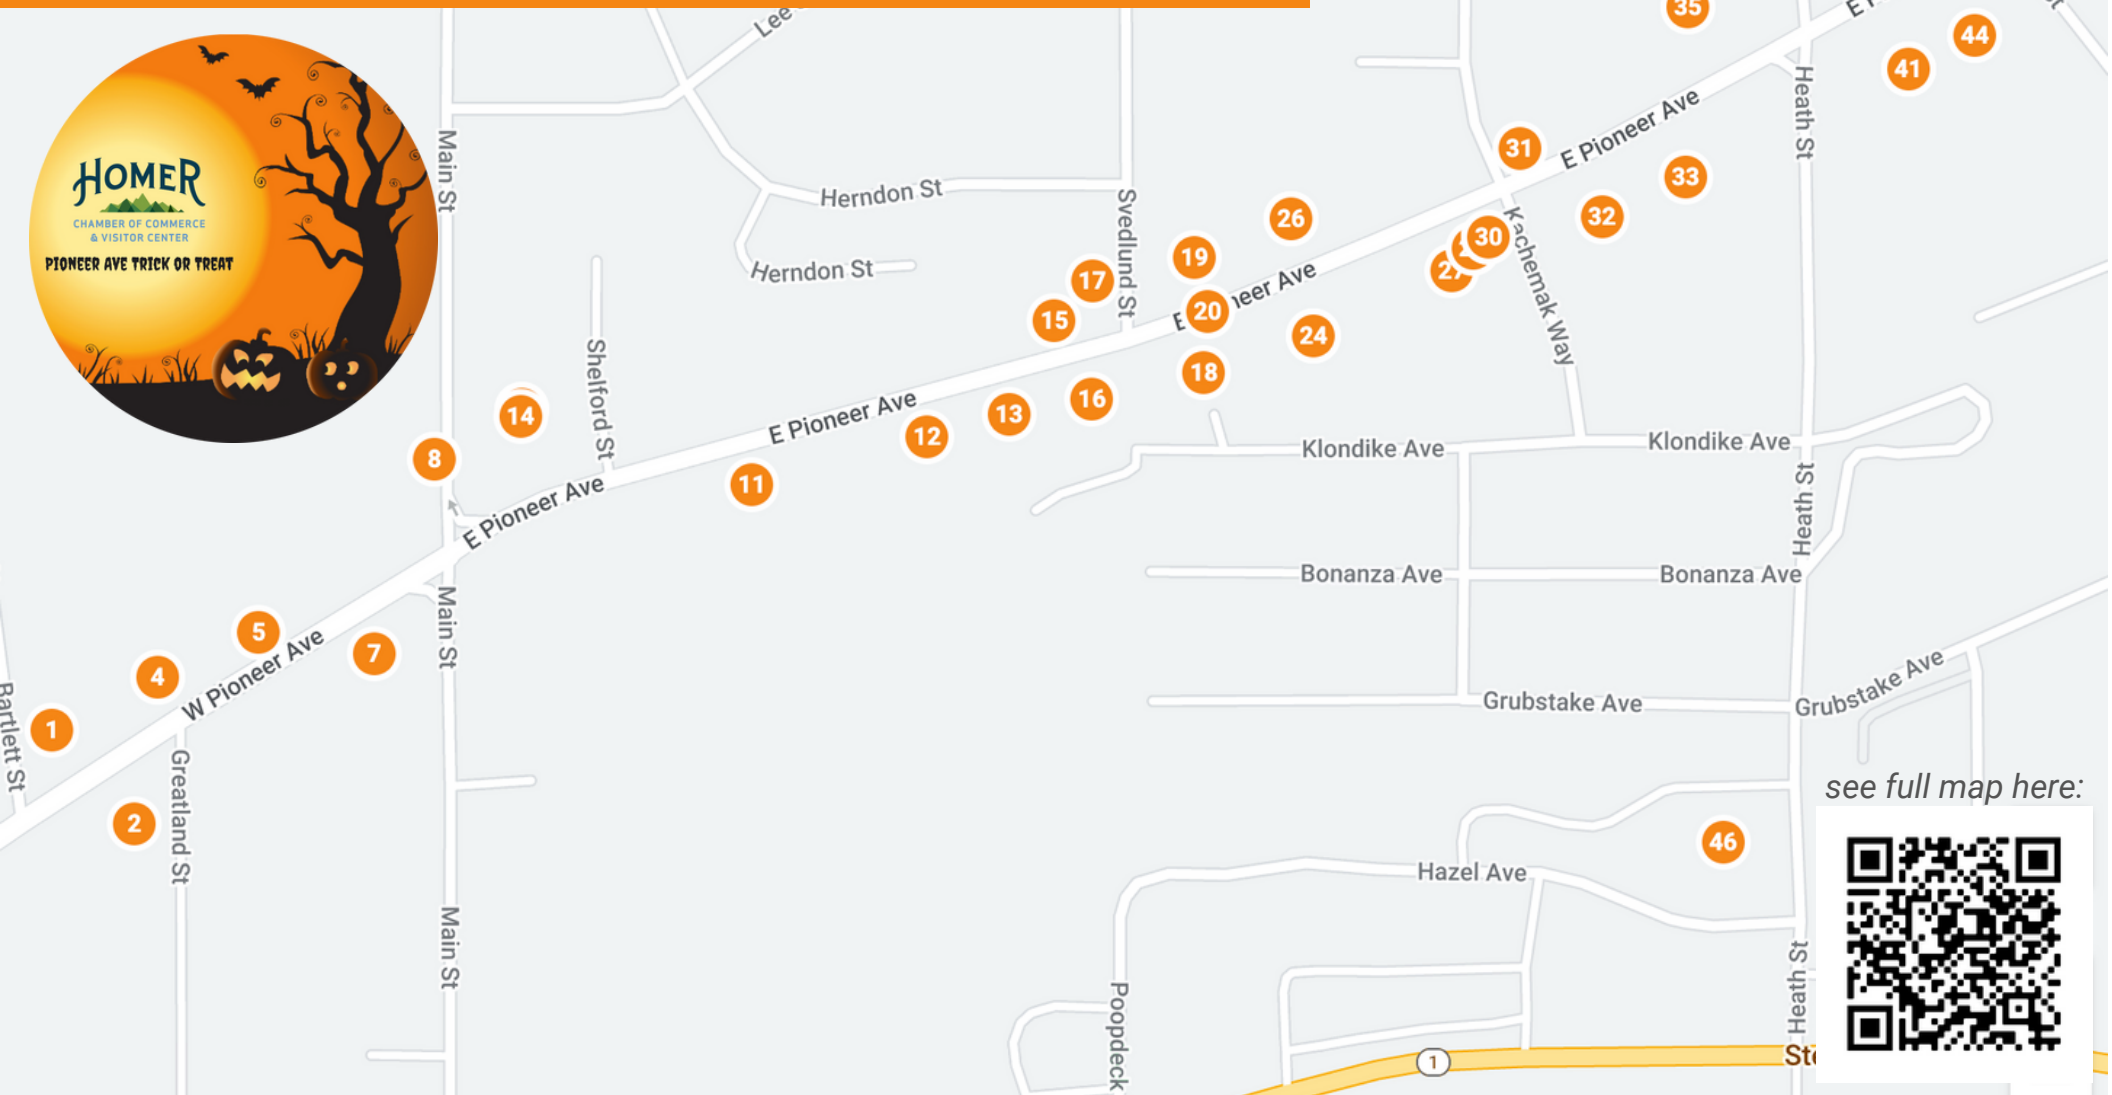

Pioneer Ave Trick-or-Treat Map

see full map here:

- | | | | |
|--|--|----------------------------------|---|
| 1. VBS Heating | 12. First American Title Insurance Company | 24. AC/DC Electrical Supply | 36. Homer Real Estate |
| 2. South Peninsula Hospital Functional Medicine Clinic (At Home Health Site) | 13. Captain's Coffee | 25. Coastline Insurance Agency | 37. Homer Fire Department |
| 3. Art Shop Gallery | 14. Salvation Army | 26. Horizon Satellite | 38. Kachemak Bay Animal Hospital |
| 4. North Wind Home Collection | 15. Cycle Logical | 27. Alibi Bar & Café | 39. Summit Physical Therapy |
| 5. Twisted Goat | 16. Bay Realty | 28. Ptarmigan Arts | 40. Changing Tides Therapy |
| 6. Young's Saplings | 17. Homer Bookstore | 29. Fireweed Gallery | 41. Flying Whale Coffee |
| 7. Divinitea | 18. The Grog Shop | 30. Homer Senior Citizens Center | 42. Subway |
| 8. Homer Theatre | 19. The Classic Cook | 31. Thai Cosmic Kitchen | 43. Homer Art & Frame |
| 9. NOMAR | 20. LazerPrint & Graphics | 32. City of Homer | 44. Berkshire Hathaway *Booth* |
| 10. United States Coast Guard | 21. Dr. Richardson's DMD | 33. Kenai Peninsula College | 45. Homer Dental Center |
| 11. Alice's Champagne Palace | 22. Homer Truffle Co | 34. Homer's Jeans | 46. Homer Public Library |
| | 23. All State | 45. Oodalally | 47. Homer Rocks: has not set a location |