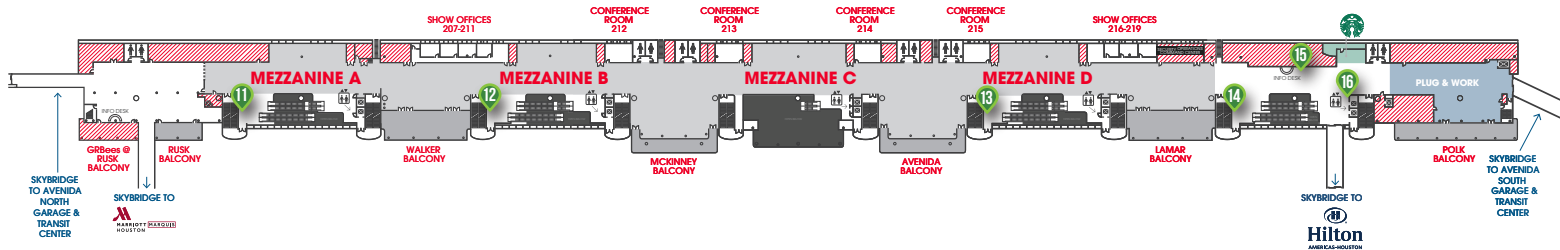

FACILITY MAP & DIGITAL SIGNAGE LOCATIONS

Map is provided for reference only and does not imply the approval to display content on facility-affixed digital displays. Please contact your Convention Services Manager to discuss digital signage options and availability during your event. The Facility reserves the right to rescind usage approval of facility-affixed monitors at any time.

LEVEL 3

Number of Displays: 12

Types: LCD Monitors, LED Walls

Locations: Pre-Function Area Along Meeting Room Corridor, Escalator Landings, Elevator Bank Lobbies

LEVEL 2

Number of Displays: 6

Types: LCD Monitors

Locations: Escalator Landings, Elevator Bank Lobbies, Info Desk

LEVEL 1

Number of Displays: 13

Types: LCD Monitors, LED Walls, Curved LED Display, LED Marquees

Locations: Concourse Area by Exhibit Halls, Grand Lobby & Concierge Desk in Concourse C, Elevator Bank Lobbies, Exterior of Building at Halls A & E

LEGEND

- LCD Monitor
- LED Wall
- Curved LED Display
- Exterior LED Marquee

- * Usage of these displays by request only
- ‡ Displays show same content
- † Displays show same content
- # Displays have 90° bend on right or left side