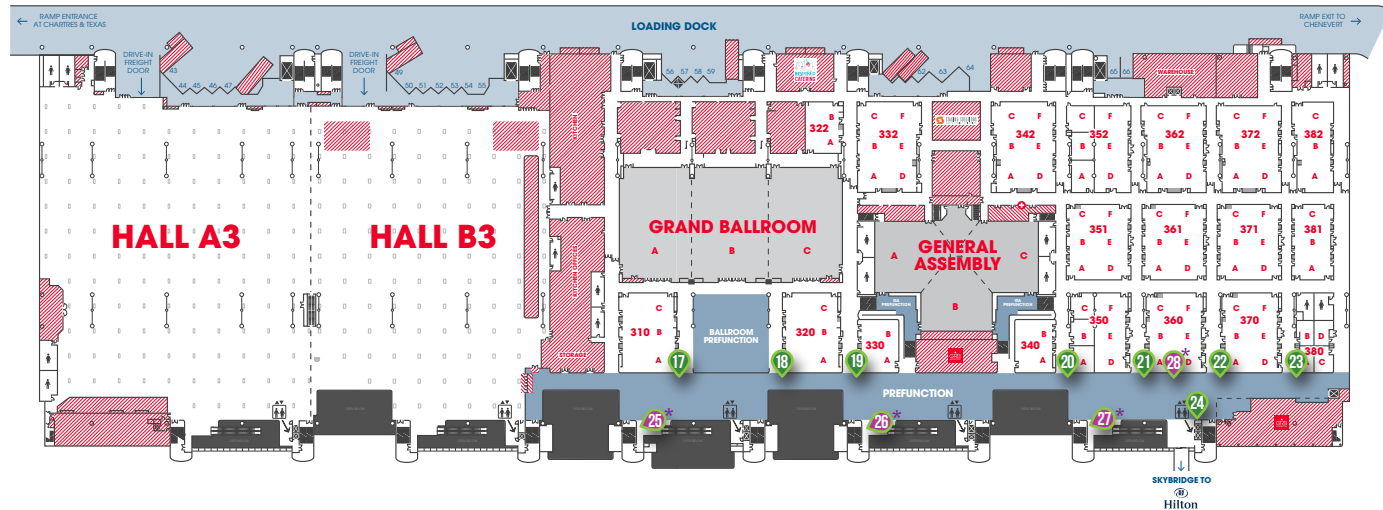

FACILITY MAP & DIGITAL SIGNAGE LOCATIONS

Map is provided for reference only and does not imply the approval to display content on facility-affixed digital displays. Please contact your Convention Services Manager to discuss digital signage options and availability during your event. The Facility reserves the right to rescind usage approval of facility-affixed monitors at any time.

LEVEL 3

Number of Displays: 12

Types: LCD Monitors, LED Walls

Locations: Pre-Function Area Along Meeting Room Corridor, Escalator Landings, Elevator Bank Lobbies

LEVEL 2

Number of Displays: 6

Types: LCD Monitors

Locations: Escalator Landings, Elevator Bank Lobbies, Info Desk

LEVEL 1

Number of Displays: 13

Types: LCD Monitors, LED Walls, Curved LED Display, LED Marquees

Locations: Concourse Area by Exhibit Halls, Grand Lobby & Concierge Desk in Concourse C, Elevator Bank Lobbies, Exterior of Building at Halls A & E

LEGEND

- LCD Monitor
- LED Wall
- Curved LED Display
- Exterior LED Marquee

- * Usage of these displays by request only
- ‡ Displays show same content
- † Displays show same content
- # Displays have 90° bend on right or left side