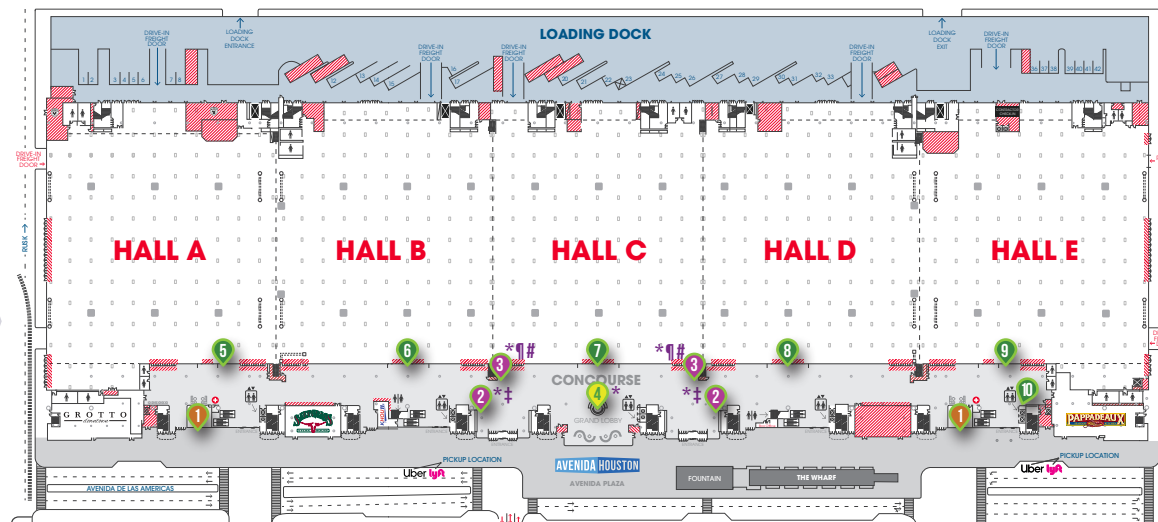

FACILITY MAP & DIGITAL SIGNAGE LOCATIONS

Map is provided for reference only and does not imply the approval to display content on facility-affixed digital displays. Please contact your Convention Services Manager to discuss digital signage options and availability during your event. The Facility reserves the right to rescind usage approval of facility-affixed monitors at any time.

LEVEL 3

Number of Displays: 12

Types: LCD Monitors, LED Walls

Locations: Pre-Function Area Along Meeting Room Corridor, Escalator Landings, Elevator Bank Lobbies

LEVEL 2

Number of Displays: 6

Types: LCD Monitors

Locations: Escalator Landings, Elevator Bank Lobbies, Info Desk

LEVEL 1

Number of Displays: 13

Types: LCD Monitors, LED Walls, Curved LED Display, LED Marquees

Locations: Concourse Area by Exhibit Halls, Grand Lobby & Concierge Desk in Concourse C, Elevator Bank Lobbies, Exterior of Building at Halls A & E

LEGEND

- LCD Monitor
- LED Wall
- Curved LED Display
- Exterior LED Marquee

- * Usage of these displays by request only
- ‡ Displays show same content
- † Displays show same content
- # Displays have 90° bend on right or left side