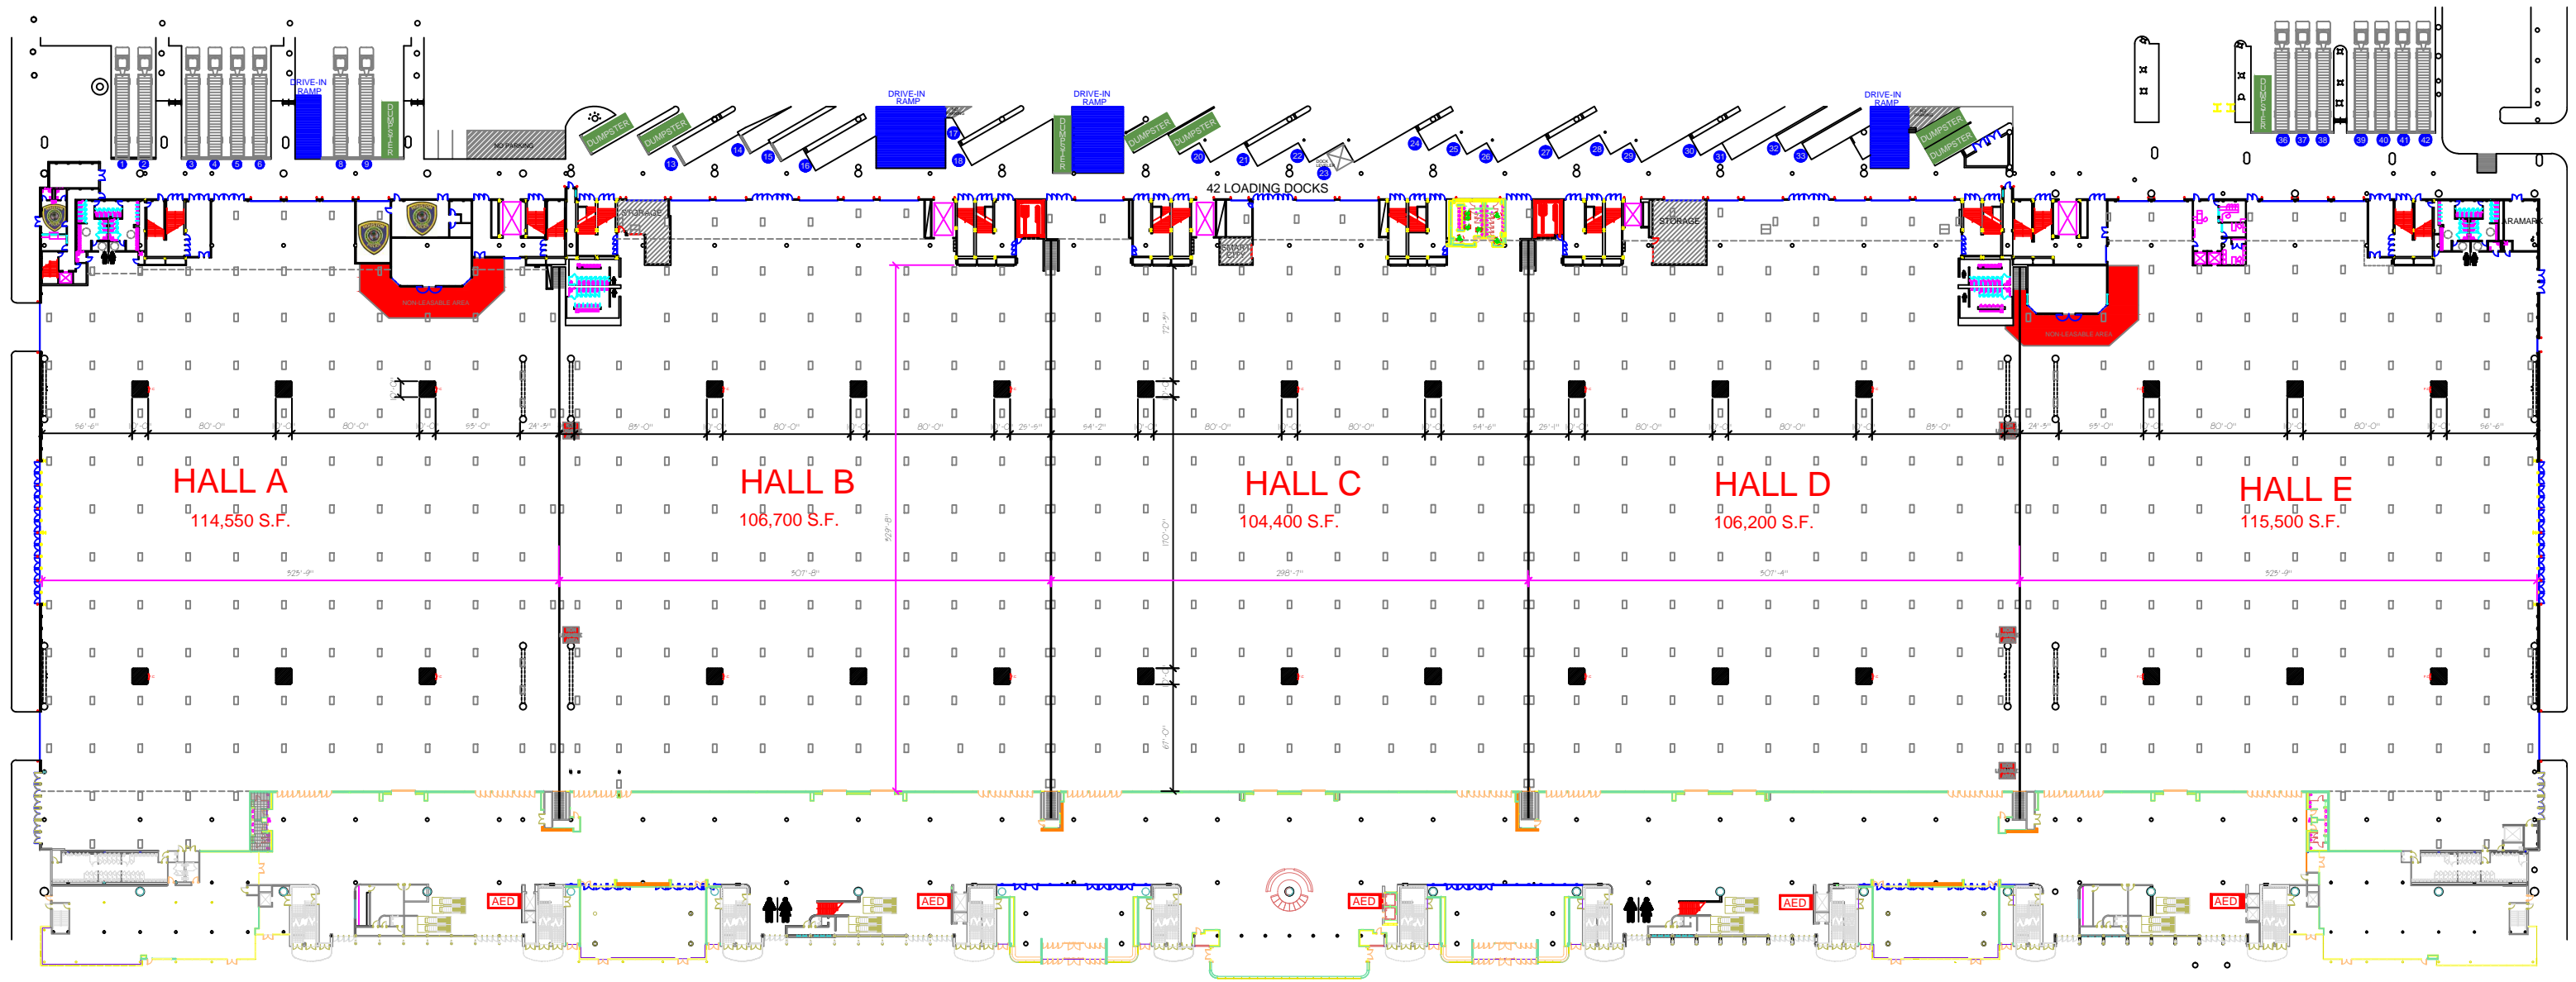

GEORGE R. BROWN CONVENTION CENTER

0 10 25 50 75 100
SCALE (IN FEET)

LEVEL ONE