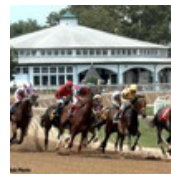

Terrapin Adventures

Adventure starts here! Zipline, ropes course, climbing tower, giant swing, kayaking, mountain biking, caving tours, and tubing.

Enjoy the Show

Bob's BMW Motorcycle Museum

Bob's BMW Motorcycle Museum is a free and fun showcase of over 65 vintage and classic BMW motorcycles and more!

Laurel Park

With elegant dining, comfortable bars, and plentiful seating in general admission area, Laurel Park offers exciting events and racing.

Merriweather Post Pavilion

Regional venue offering the biggest names in music in a beautiful amphitheatre nestled in the heart of Columbia.