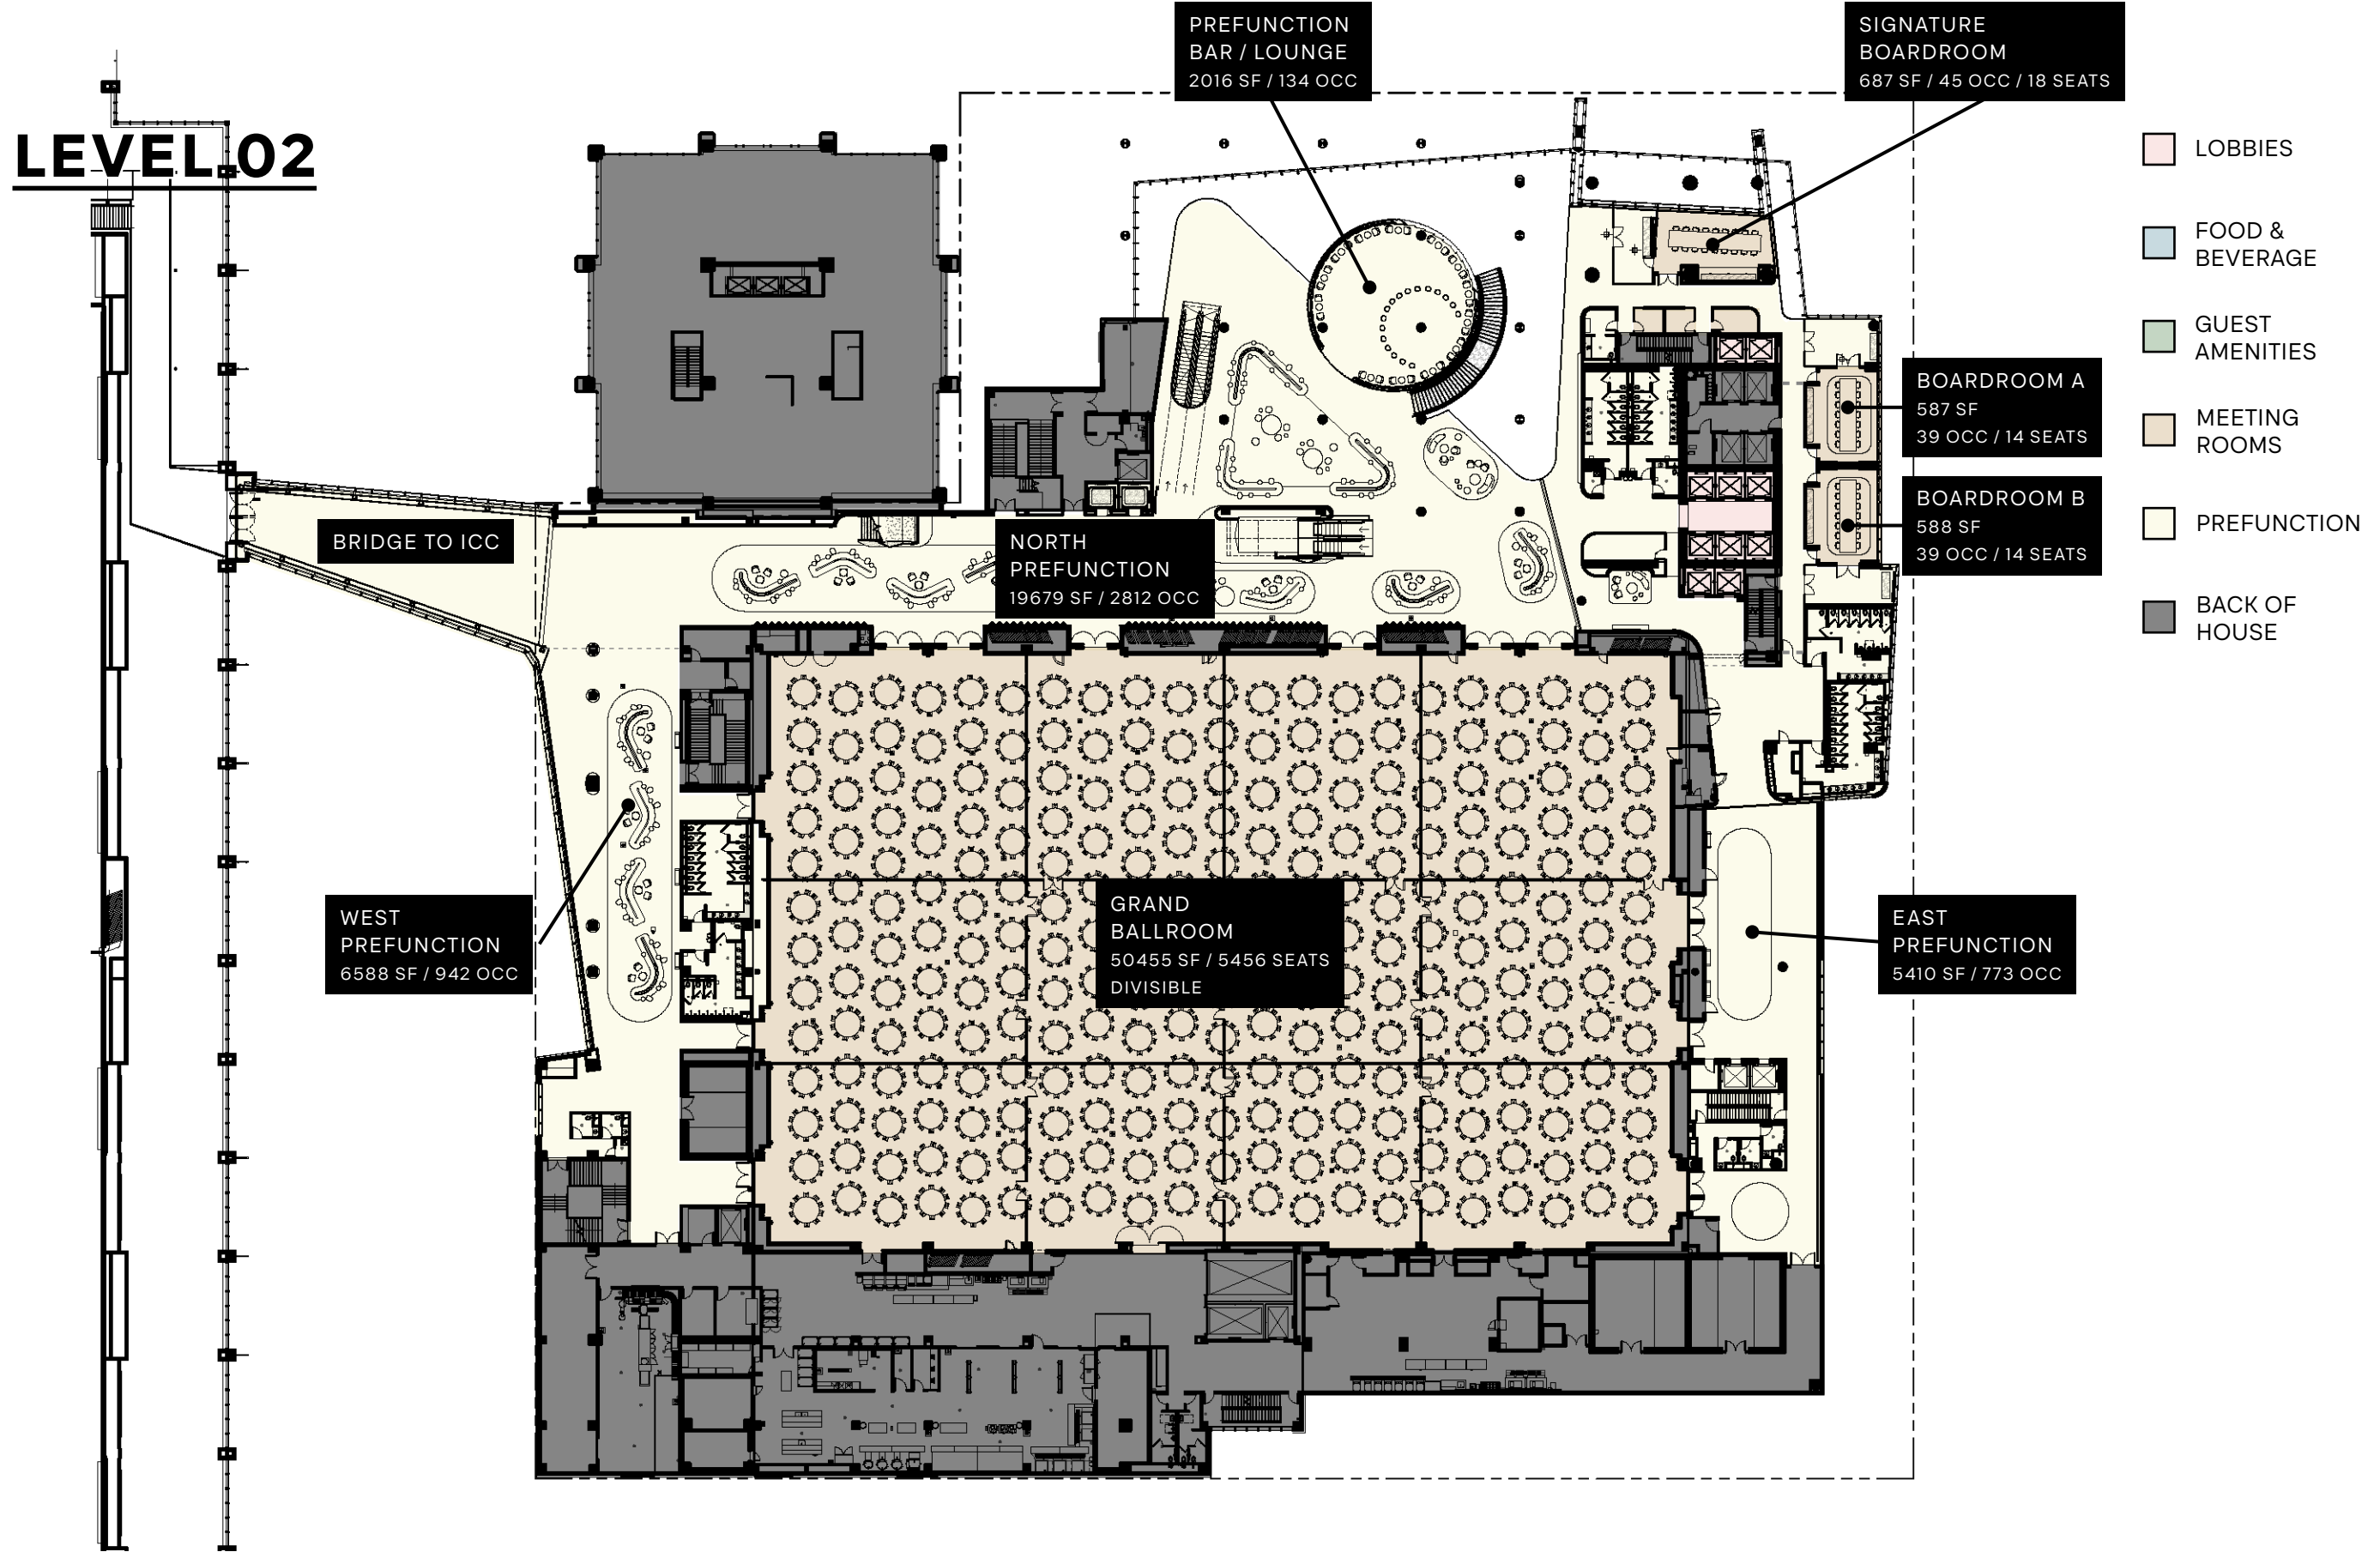

LEVEL 02

PREFUNCTION
BAR / LOUNGE
2016 SF / 134 OCC

SIGNATURE
BOARDROOM
687 SF / 45 OCC / 18 SEATS

- LOBBIES
- FOOD & BEVERAGE
- GUEST AMENITIES
- MEETING ROOMS
- PREFUNCTION
- BACK OF HOUSE

BOARDROOM A
587 SF
39 OCC / 14 SEATS

BOARDROOM B
588 SF
39 OCC / 14 SEATS

NORTH
PREFUNCTION
19679 SF / 2812 OCC

BRIDGE TO ICC

WEST
PREFUNCTION
6588 SF / 942 OCC

GRAND
BALLROOM
50455 SF / 5456 SEATS
DIVISIBLE

EAST
PREFUNCTION
5410 SF / 773 OCC