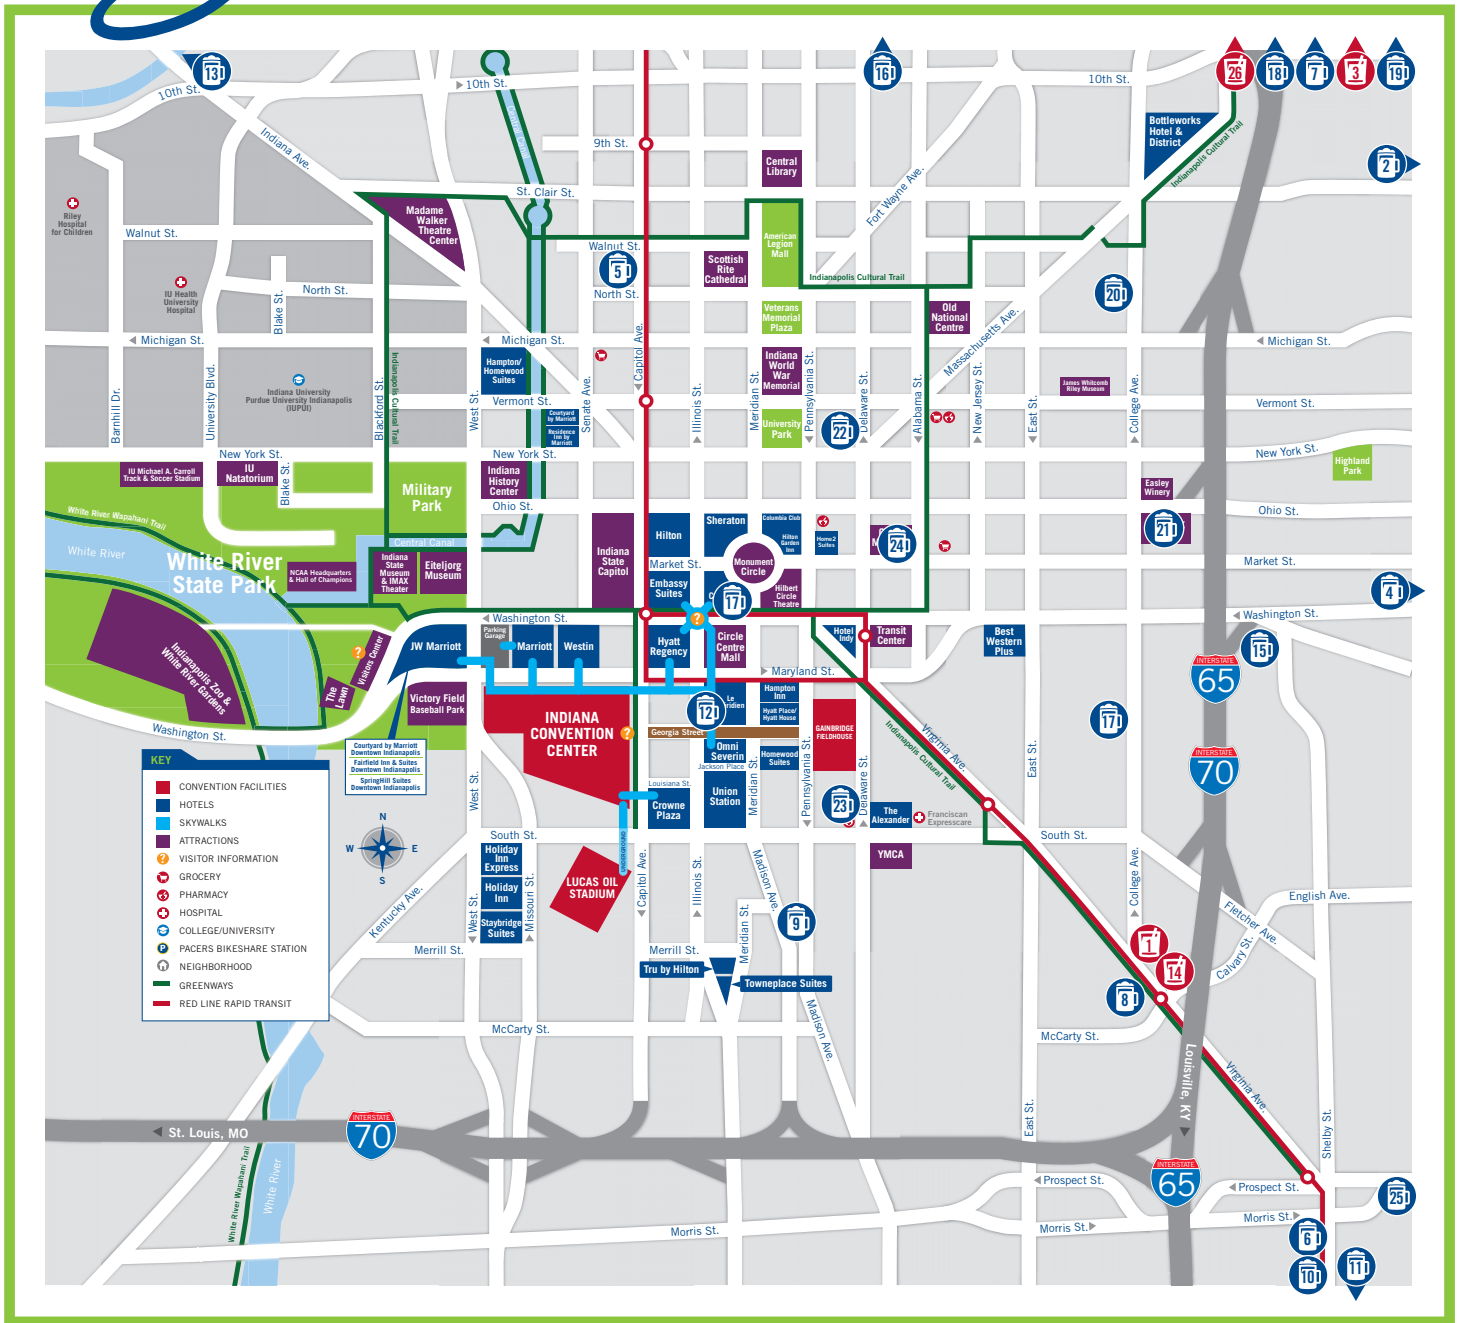

# DOWNTOWN INDIANAPOLIS CRAFT BREWERIES & DISTILLERIES

- 12.05 Distillery
- 18th Street Indy
- 8th Day Distillery\*
- Ash & Elm Cider\*
- Brewlink Brewpub\*
- BrewDog Indianapolis\*
- Centerpoint Brewing\*
- Chilly Water Brewing
- Ellison Brewing\*

- Fountain Square Brewing\*
- Garfield Park Brewing
- Goodwood Indy\*
- Guggman Haus Brewing\*
- Hotel Tango Distillery\*
- Indiana City Brewing\*
- Mashcraft on Delaware\*
- Metazoa Brewing\*
- New Day Craft\*

- Scarlet Lane Brewing
- St. Joseph Brewery\*
- Sun King Brewing\*
- The Tap\*
- Taxman Brewing\*
- Tomlinson Taproom\*
- Upland FSQ\*
- West Fork Whiskey\*

EXPLORE.VISITINDY.COM

DRINK UP. CHECK IN. GET REWARDS.