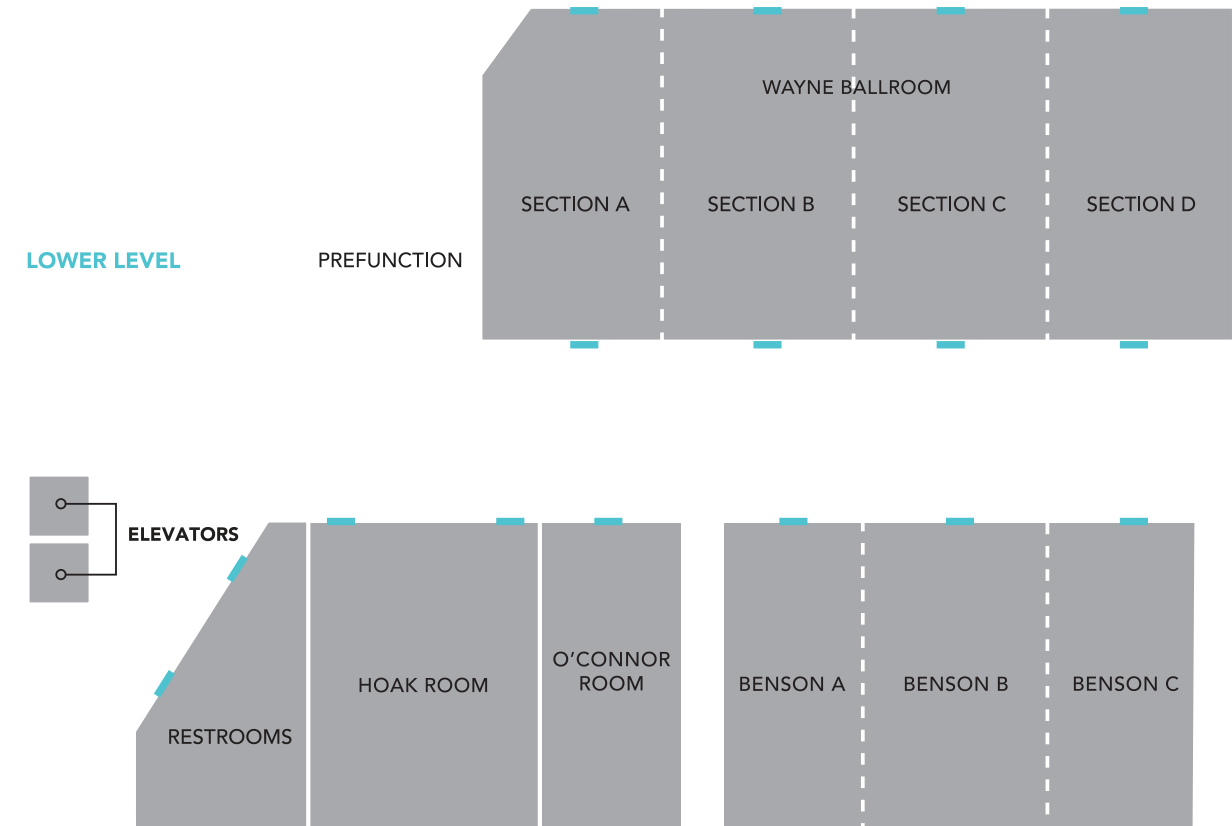

MEETING FACILITIES

GRADUATE IOWA CITY

210 S Dubuque St, Iowa City
(319) 248-4460
graduatehotels.com/iowa-city

Get inspired for your next Iowa City meeting or event inside the Graduate's spacious and beautifully decorated meeting rooms. From elegant ballrooms to an executive conference room, the Graduate offers all meeting and event services. The adjoining hotelVetro Conference Center offers an additional 15,000 square feet of event space and six meeting rooms. Whether you require an intimate space for eight or a large banquet for 450, Graduate can accommodate your needs.

234	Total Sleeping Rooms
9	Total Number of Meeting Rooms
12,000	Total Meeting Space (sq ft)

SPECIFICATIONS

MEETING ROOM	SQ FT	DIMENSION	RECEPTION	BANQUET	THEATER	CLASSROOM	U-SHAPE
Pre-function	2,573	-	600	120	-	-	-
Wayne Ballroom	6,200	102 x 61	400	400	500	340	-
Ballroom A	1,580	26 x 61	150	100	120	80	30
Ballroom B	1,525	25 x 61	150	100	120	80	30
Ballroom C	1,525	25 x 61	150	100	120	80	30
Ballroom D	1,580	26 x 61	150	100	120	80	30
Benson Room	1,215	64 x 19	130	80	100	80	-
Benson A	360	19 x 19	40	20	30	25	15
Benson B	475	25 x 19	50	20	40	30	20
Benson C	380	20 x 19	40	20	30	25	15
O'Connor Room	665	35 x 19	-	-	-	-	24
Hoak Room	990	33 x 30	-	-	-	50	-

FLOOR PLAN