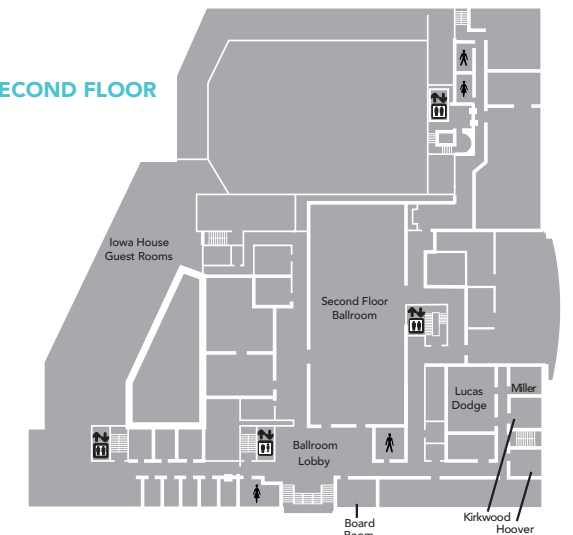

SECOND FLOOR