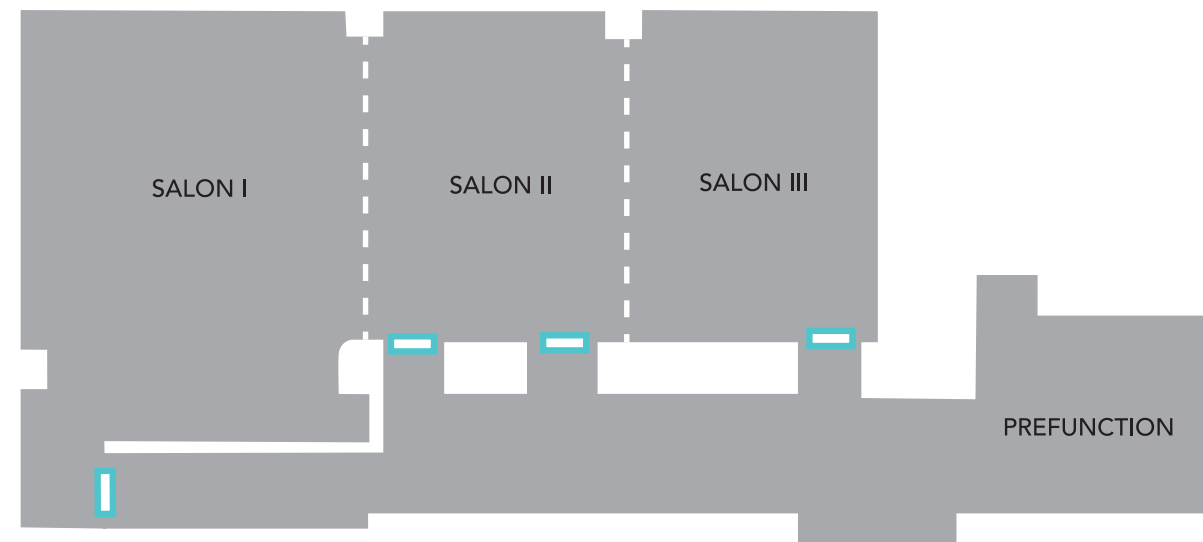

MEETING FACILITIES

HILTON GARDEN INN

328 S Clinton St, Iowa City
(319) 248-6100
iowacitydowntown.hgi.com

Located in downtown Iowa City near the University of Iowa campus, guests can enjoy the fabulous food, drinks and amazing views on the rooftop restaurant and bar. This latest generation Hilton Garden Inn property features the finest amenities and design standards in the industry, including 3,000 square feet of state of the art banquet space.

143	Total Sleeping Rooms
3	Total Number of Meeting Rooms
2,788	Total Meeting Space (sq ft)

SPECIFICATIONS

MEETING ROOM	SQ FT	DIMENSION	RECEPTION	BANQUET	THEATER	CLASSROOM	U-SHAPE
Ballroom	2,788	82 x 34	220	200	240	174	-
Salon I	1,517	41 x 37	120	100	130	99	39
Salon I & II	2,205	63 x 35	170	150	180	129	-
Salon II	672	32 x 21	50	40	55	30	24
Salon II & III	1,280	40 x 32	100	80	100	60	-
Salon III	756	32 x 18	50	40	45	30	-

FLOOR PLAN