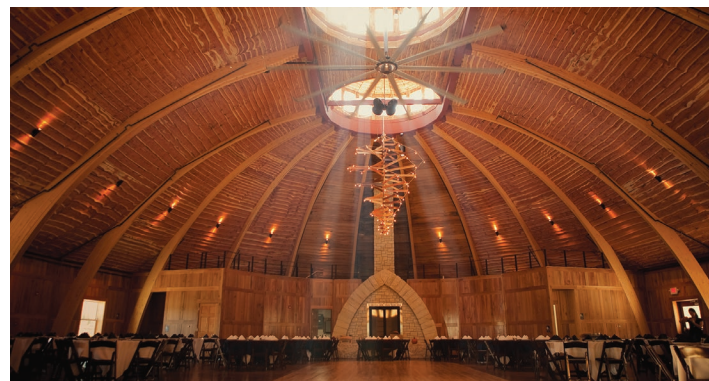

210 Parkside Dr, West Branch | hoover.archives.gov
The museum boasts an 160-seat auditorium, a conference room and museum galleries where tables can be arranged for a dinner or cocktail party.

THE IOWA CHILDREN'S MUSEUM

1451 Coral Ridge Ave, Coralville | theicm.org
The engaging hands-on exhibits, large theatre area, and colorful private party rooms provide an environment that will delight all your guests, whether it's a meeting for 25 or a party for 250.

IOWA CITY PUBLIC LIBRARY

123 S Linn St, Iowa City | icpl.org
Located in downtown Iowa City, Iowa City Public Library has one large, two medium, and two small meeting rooms, available for reservation by eligible groups.

JOHNSON COUNTY FAIRGROUNDS

4261 Oak Crest Hill Rd SE, Iowa City | johnsoncofair.org
The fairgrounds offer a unique facility for company training, seminars, meetings and special events.

KINNICK STADIUM PRESS BOX

825 Stadium Dr, Iowa City | hawkeyespaces.uiowa.edu
State-of-the-art amenities meet the tradition and ambiance of Kinnick Stadium, creating a first-class atmosphere. The $90 million facility offers four event spaces fitting for groups of any size.

KIRKWOOD REGIONAL CENTER

2301 Oakdale Blvd, Coralville | kirkwood.edu
This new facility serves as a great meeting area for local business and non-profit organizations. The lobby area is also available for exhibit space or receptions.

Celebration Farm

LITTLE LIGHTS ON THE LANE

2 Ember Ln, West Branch | littlighthsonthelane.com
With a unique in-house catering option, bar service, preferred vendor list and detailed planner, this beautiful and spacious venue is welcome to weddings and other large events.

MERGE

136 S Dubuque St, Iowa City | mergeic.com
A coworking space and hub for innovation, MERGE is situated in the heart of Iowa City's pedestrian mall and offers several meeting rooms for small groups.

MUSEUM OF NATURAL HISTORY

17 N Clinton St, Iowa City | mnh.uiowa.edu
Three halls - Iowa Hall, Hageboeck Hall of Birds and Mammal Hall - are available for reception rentals for up to 150 in each. The renovated Biosphere Discovery Hub can accommodate 50.

NED ASHTON HOUSE

820 Park Rd, Iowa City | icgov.org
Originally a private residence, the historic Ashton House accommodates up to 100 people for meetings, reunions, parties, weddings and receptions.

NORTH LIBERTY COMMUNITY CENTER

520 W Cherry St, North Liberty | northlibertyiowa.org
Three meeting rooms and a large conference room with a capacity of 400 is suitable for meetings, tradeshow and special events.

NORTH RIDGE PAVILION

2250 Holiday Rd, Coralville | coralville.org
An all-season event venue, this space is the perfect size for a company gathering, family reunion, wedding reception or other function overlooking the park.