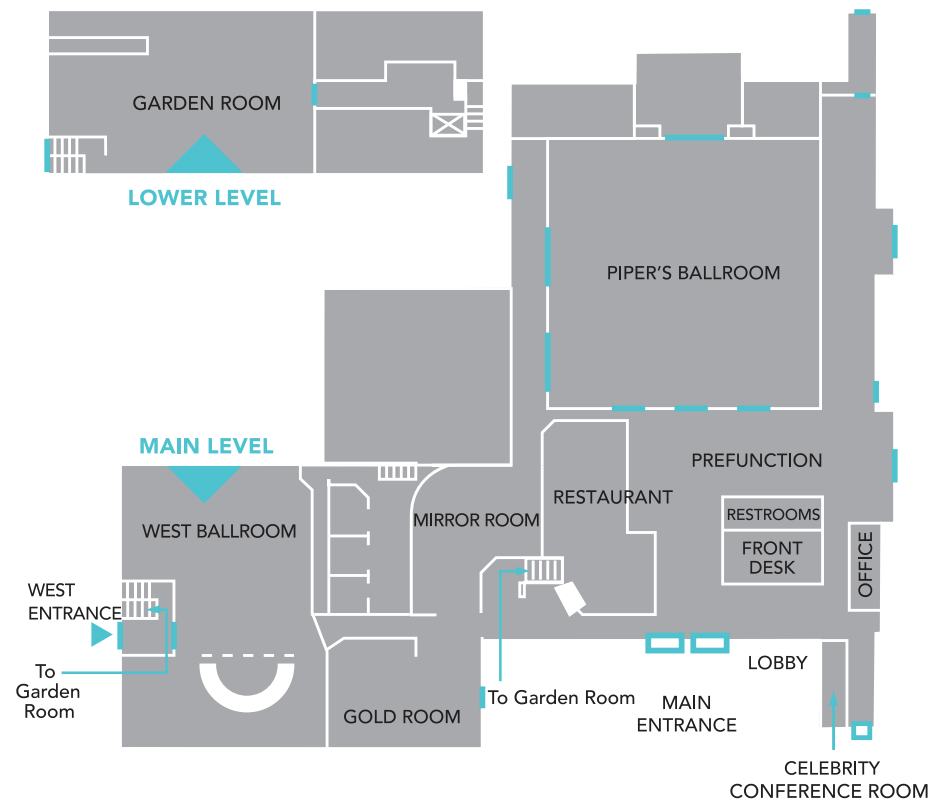

MEETING FACILITIES

CLARION HIGHLANDER HOTEL & CONFERENCE CENTER

2525 North Dodge St, Iowa City
(319) 354-2000
clarionhighlander.com

The Clarion Highlander Hotel & Conference Center offers a large variety of Iowa City meeting space, rooms and conference spaces, which can accommodate groups ranging in size from 15 to 500. Meetings feature personalized menu planning with a wide range of available food and beverage selections.

90	Total Sleeping Rooms
8	Total Number of Meeting Rooms
13,000	Total Meeting Space (sq ft)

SPECIFICATIONS

MEETING ROOM	SQ FT	DIMENSION	RECEPTION	BANQUET	THEATER	CLASSROOM	U-SHAPE
Piper's Ballroom	5,832	72 x 81	500	500	600	350	-
West Ballroom	2,250	45 x 50	150	150	150	100	-
Garden Room	2,640	40 x 66	125	125	150	75	-
Gold Room	1,085	31 x 35	60	60	70	50	-
Mirror Room	540	18 x 30	55	55	60	24	-
Celebrity Room	280	20 x 14	-	-	-	-	-
Piper's West	2,520	72 x 35	100	100	200	80	-
Piper's East	3,312	72 x 46	-	-	-	-	-

FLOOR PLAN