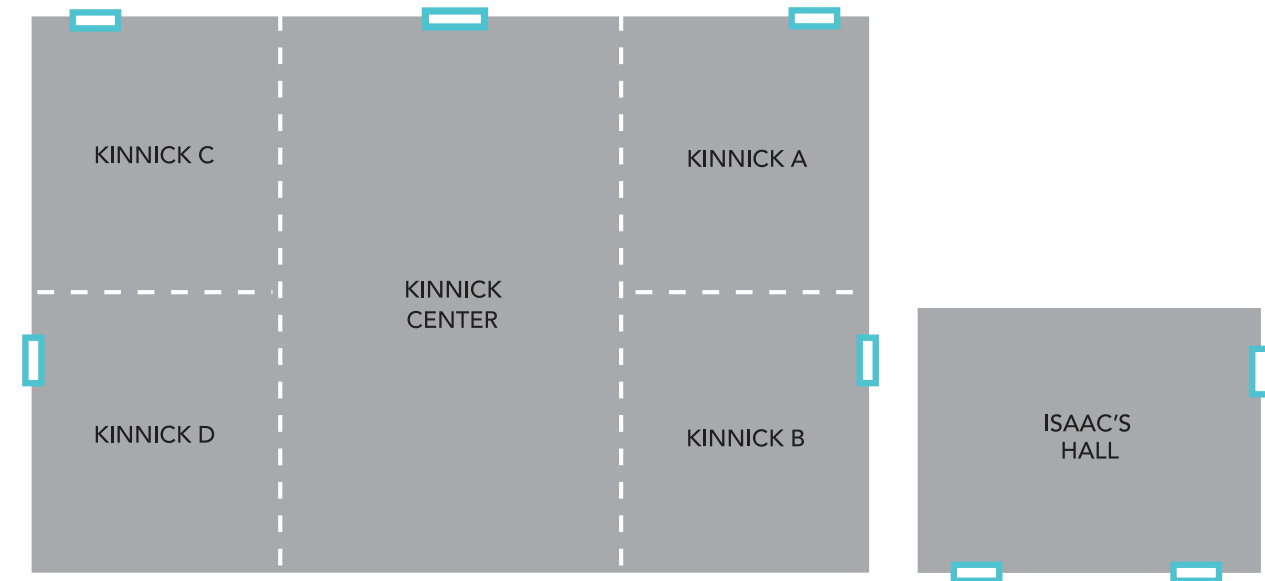

MEETING FACILITIES

HAMPTON INN

1200 1st Ave, Coralville
(319) 351-6600 or (800) 445-8667
iowacity.hamptoninn.com

The Hampton Inn Hotel is conveniently located off I-80 providing guests easy access to both Iowa City and Coralville with complimentary parking. Guests enjoy this hotel's convenient location to Coral Ridge Mall, University of Iowa, Hancher Auditorium, Kinnick Stadium and the University of Iowa Hospitals and Clinics. The rooms feature comfortable beds, complimentary Wi-Fi and flat-screen televisions. Start your day off right with free hot breakfast and enjoy premium coffee and tea, available in the lobby 24 hours a day.

SPECIFICATIONS

MEETING ROOM	SQ FT	DIMENSION	RECEPTION	BANQUET	THEATER	CLASSROOM	U-SHAPE
Kinnick A	594	27 x 22	50	32	60	30	20
Kinnick B	594	27 x 22	50	32	60	30	20
Kinnick C	540	27 x 20	50	32	60	30	20
Kinnick D	540	27 x 20	50	32	60	30	20
Kinnick Center	2,035	37 x 55	200	120	160	100	50
Kinnick Ballroom	4,400	80 x 55	400	400	400	250	-
Isaac's Hall	1,064	38 x 28	120	70	100	60	35
Executive Boardroom	120	15 x 8	8	-	-	-	-
Conference Room 208	432	24 x 1	24	24	30	20	15
Conference Room 234	468	26 x 18	24	-	-	-	-

Total Sleeping Rooms - Hampton	115
Total Sleeping Rooms - Radisson	97
Total Number of Meeting Rooms	9
Total Meeting Space (sq ft)	5,464

RADISSON HOTEL & CONFERENCE CENTER

1200 1st Ave, Coralville
(319) 351-5049
radisson.com/coralvilleia