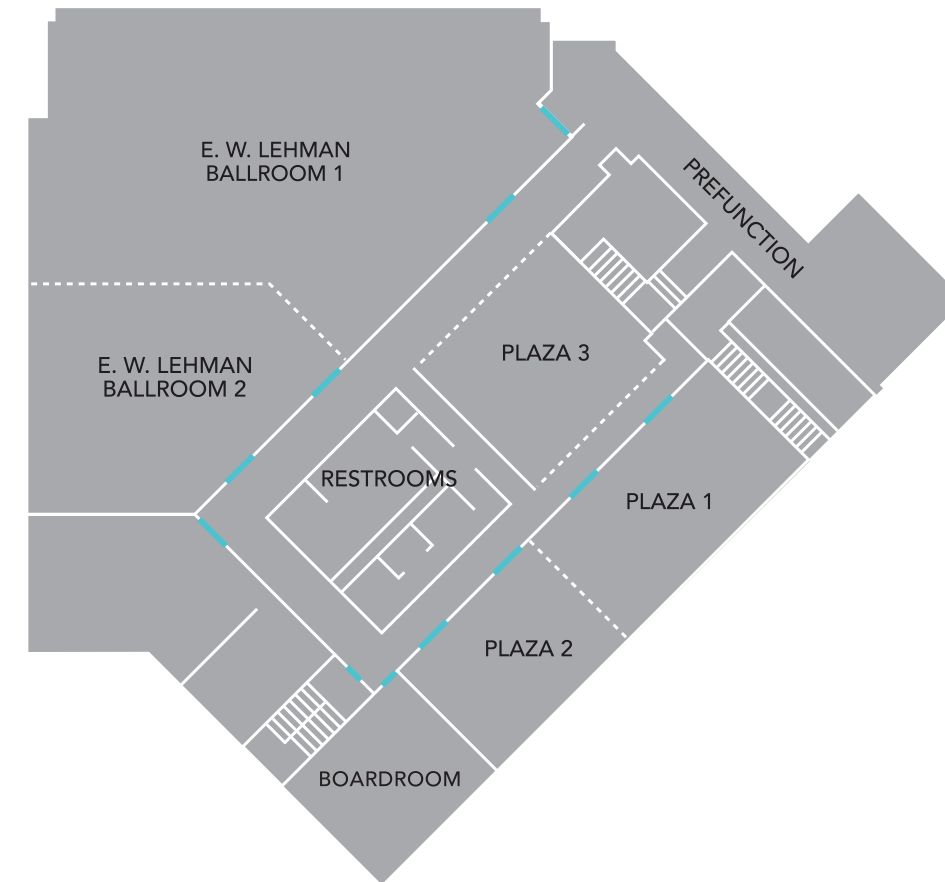

MEETING FACILITIES

HOTELVETRO STUDIO SUITES

201 S Linn St, Iowa City
(319) 337-4961
hotelvetro.com

hotelVetro's venues for business meetings and social events provide the backdrop you need for a successful gathering. Its versatile event space can hold intimate affairs in the executive board room or host a lavish wedding celebration. More than 15,000 square feet of event space make hotelVetro the go-to Iowa City conference hotel in the downtown area.

56	Total Sleeping Rooms
6	Total Number of Meeting Rooms
13,663	Total Meeting Space (sq ft)

SPECIFICATIONS

MEETING ROOM	SQ FT	DIMENSION	RECEPTION	BANQUET	THEATER	CLASSROOM	U-SHAPE
Lehman Ballroom 1	4,042	48 x 84	350	250	300	200	80
Lehman Ballroom 2	1,700	39 x 44	180	100	140	100	30
Lehman Ballroom 1&2	5,472	87 x 128	350	325	465	330	-
Plaza 1	1,057	24 x 43	100	60	65	50	20
Plaza 2	767	24 x 31	80	50	65	50	20
Plaza 1&2	1,824	24 x 74	180	110	130	100	40
Plaza 3	650	24 x 27	70	50	40	30	20
Boardroom	898	21 x 28	-	70	40	30	20
Roof Terrace	4,819	57 x 85	400	200	-	-	-

FLOOR PLAN