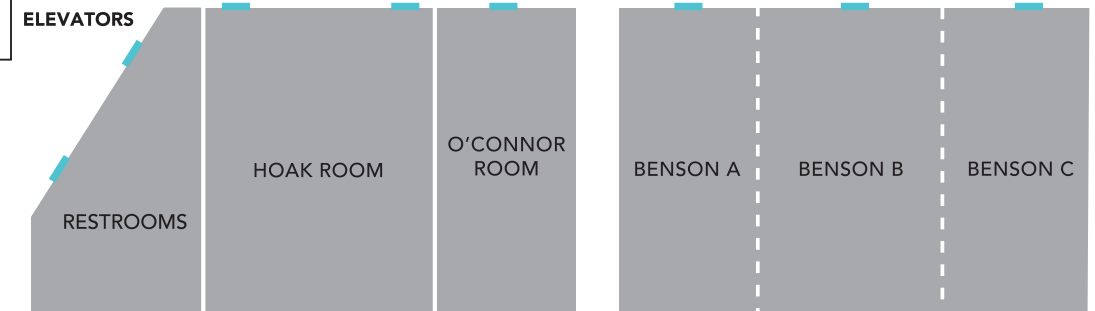

MEETING FACILITIES

GRADUATE IOWA CITY

210 S Dubuque St, Iowa City
(319) 248-4460
graduatehotels.com/iowa-city

Get inspired for your next Iowa City meeting or event inside the Graduate's spacious and beautifully decorated meeting rooms. From elegant ballrooms to an executive conference room, the Graduate offers all meeting and event services. The adjoining hotelVetro Conference Center offers an additional 15,000 square feet of event space and six meeting rooms. Whether you require an intimate space for eight or a large banquet for 450, Graduate can accommodate your needs.

234	Total Sleeping Rooms
9	Total Number of Meeting Rooms
12,000	Total Meeting Space (sq ft)

SPECIFICATIONS

MEETING ROOM	SQ FT	DIMENSION	RECEPTION	BANQUET	THEATER	CLASSROOM	U-SHAPE
Pre-function	2,573	-	600	120	-	-	-
Wayne Ballroom	6,200	102 x 61	400	400	500	340	-
Ballroom A	1,580	26 x 61	150	100	120	80	30
Ballroom B	1,525	25 x 61	150	100	120	80	30
Ballroom C	1,525	25 x 61	150	100	120	80	30
Ballroom D	1,580	26 x 61	150	100	120	80	30
Benson Room	1,215	64 x 19	130	80	100	80	-
Benson A	360	19 x 19	40	20	30	25	15
Benson B	475	25 x 19	50	20	40	30	20
Benson C	380	20 x 19	40	20	30	25	15
O'Connor Room	665	35 x 19	-	-	-	-	24
Hoak Room	990	33 x 30	-	-	-	50	-

FLOOR PLAN

LOWER LEVEL

PREFUNCTION

ELEVATORS