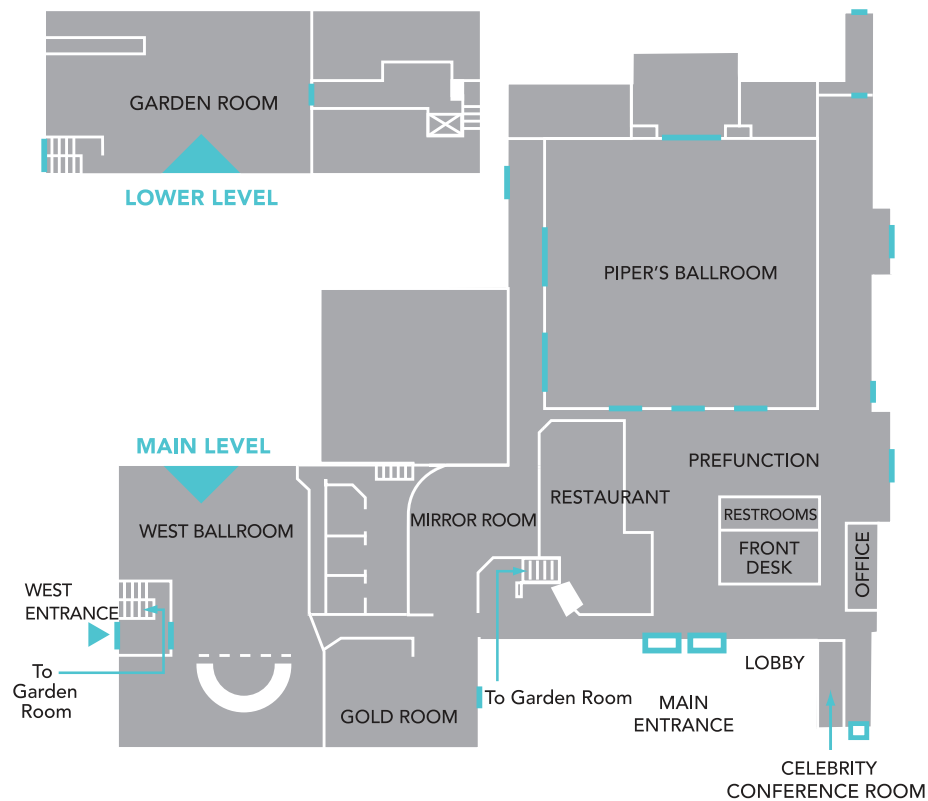

MEETING FACILITIES

CLARION HIGHLANDER HOTEL & CONFERENCE CENTER

2525 North Dodge St, Iowa City
(319) 354-2000
clarionhighlander.com

The Clarion Highlander Hotel & Conference Center offers a large variety of Iowa City meeting space, rooms and conference spaces, which can accommodate groups ranging in size from 15 to 500. Meetings feature personalized menu planning with a wide range of available food and beverage selections.

90	Total Sleeping Rooms
8	Total Number of Meeting Rooms
13,000	Total Meeting Space (sq ft)

SPECIFICATIONS

MEETING ROOM	SQ FT	DIMENSION	RECEPTION	BANQUET	THEATER	CLASSROOM	U-SHAPE
Piper's Ballroom	5,832	72 x 81	500	500	600	350	-
West Ballroom	2,250	45 x 50	150	150	150	100	-
Garden Room	2,640	40 x 66	125	125	150	75	-
Gold Room	1,085	31 x 35	60	60	70	50	-
Mirror Room	540	18 x 30	55	55	60	24	-
Celebrity Room	280	20 x 14	-	-	-	-	-
Piper's West	2,520	72 x 35	100	100	200	80	-
Piper's East	3,312	72 x 46	-	-	-	-	-

FLOOR PLAN