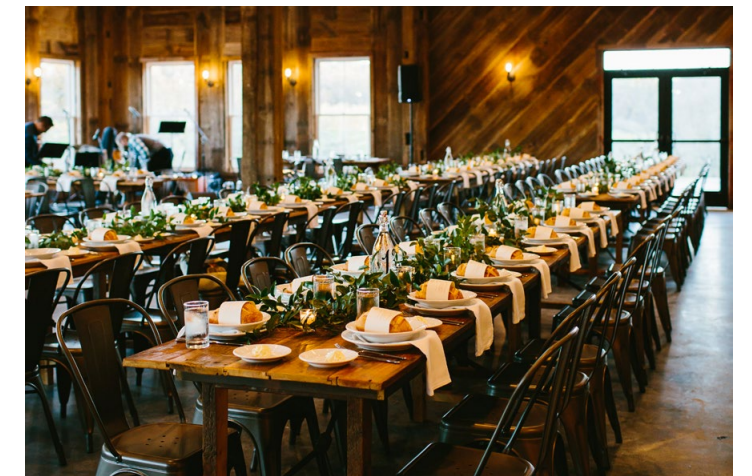

### VESTA

849 Quarry Rd, Coralville | vestaiowa.com

Vesta is a Mediterranean inspired restaurant serving dishes from France, Spain, Greece, Italy and North Africa with an American flair. It seats more than 150 guests, including a private dining area with presentation equipment to accommodate meetings.