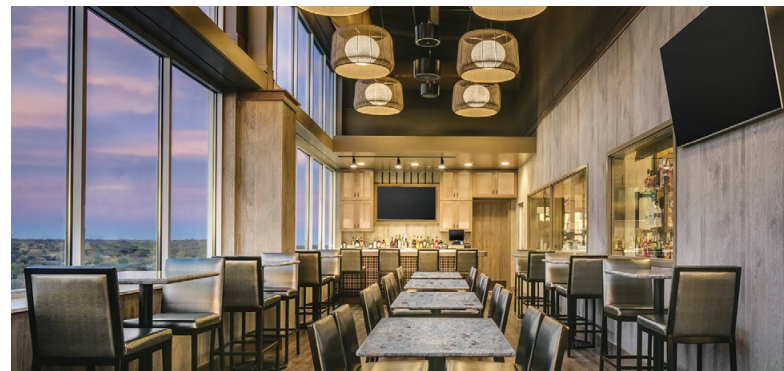

MEETING FACILITIES

HILTON GARDEN INN

328 S Clinton St, Iowa City
(319) 248-6100
iowacitydowntown.hgi.com

Located in downtown Iowa City near the University of Iowa campus, guests can enjoy the fabulous food, drinks and amazing views on the rooftop restaurant and bar. This latest generation Hilton Garden Inn property features the finest amenities and design standards in the industry, including 3,000 square feet of state of the art banquet space.

143	Total Sleeping Rooms
3	Total Number of Meeting Rooms
2,788	Total Meeting Space (sq ft)

SPECIFICATIONS

MEETING ROOM	SQ FT	DIMENSION	RECEPTION	BANQUET	THEATER	CLASSROOM	U-SHAPE
Ballroom	2,788	82 x 34	220	200	240	174	-
Salon I	1,517	41 x 37	120	100	130	99	39
Salon I & II	2,205	63 x 35	170	150	180	129	-
Salon II	672	32 x 21	50	40	55	30	24
Salon II & III	1,280	40 x 32	100	80	100	60	-
Salon III	756	32 x 18	50	40	45	30	-

FLOOR PLAN