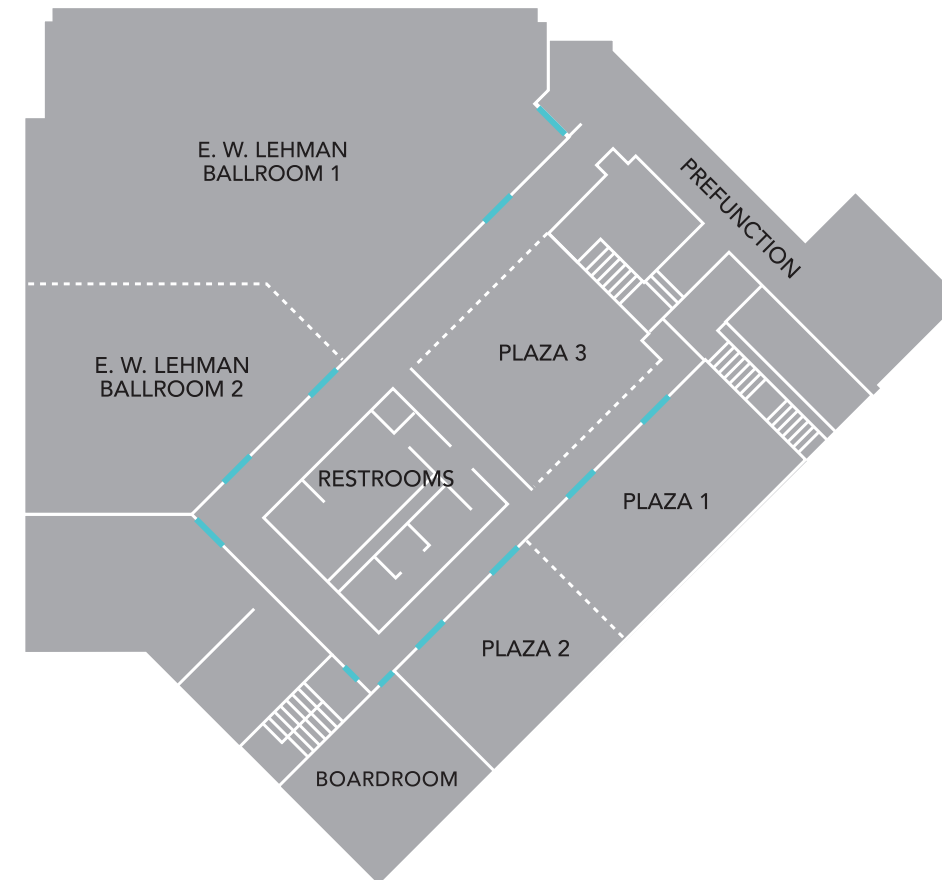

MEETING FACILITIES

HOTELVETRO STUDIO SUITES

201 S Linn St, Iowa City
(319) 337-4961
hotelvetro.com

hotelVetro's venues for business meetings and social events provide the backdrop you need for a successful gathering. Its versatile event space can hold intimate affairs in the executive board room or host a lavish wedding celebration. More than 15,000 square feet of event space make hotelVetro the go-to Iowa City conference hotel in the downtown area.

56	Total Sleeping Rooms
6	Total Number of Meeting Rooms
13,663	Total Meeting Space (sq ft)

SPECIFICATIONS

MEETING ROOM	SQ FT	DIMENSION	RECEPTION	BANQUET	THEATER	CLASSROOM	U-SHAPE
Lehman Ballroom 1	4,042	48 x 84	350	250	300	200	80
Lehman Ballroom 2	1,700	39 x 44	180	100	140	100	30
Lehman Ballroom 1&2	5,472	87 x 128	350	325	465	330	-
Plaza 1	1,057	24 x 43	100	60	65	50	20
Plaza 2	767	24 x 31	80	50	65	50	20
Plaza 1&2	1,824	24 x 74	180	110	130	100	40
Plaza 3	650	24 x 27	70	50	40	30	20
Boardroom	898	21 x 28	-	70	40	30	20
Roof Terrace	4,819	57 x 85	400	200	-	-	-

FLOOR PLAN