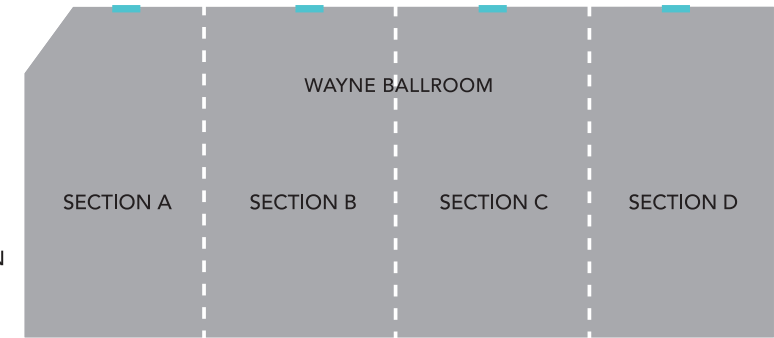

MEETING FACILITIES

GRADUATE IOWA CITY

210 S Dubuque St, Iowa City
(319) 248-4460
graduatehotels.com/iowa-city

Get inspired for your next Iowa City meeting or event inside the Graduate's spacious and beautifully decorated meeting rooms. From elegant ballrooms to an executive conference room, the Graduate offers all meeting and event services. The adjoining hotelVetro Conference Center offers an additional 15,000 square feet of event space and six meeting rooms. Whether you require an intimate space for eight or a large banquet for 450, Graduate can accommodate your needs.

234	Total Sleeping Rooms
9	Total Number of Meeting Rooms
12,000	Total Meeting Space (sq ft)

SPECIFICATIONS

MEETING ROOM	SQ FT	DIMENSION	RECEPTION	BANQUET	THEATER	CLASSROOM	U-SHAPE
Pre-function	2,573	-	600	120	-	-	-
Wayne Ballroom	6,200	102 x 61	400	400	500	340	-
Ballroom A	1,580	26 x 61	150	100	120	80	30
Ballroom B	1,525	25 x 61	150	100	120	80	30
Ballroom C	1,525	25 x 61	150	100	120	80	30
Ballroom D	1,580	26 x 61	150	100	120	80	30
Benson Room	1,215	64 x 19	130	80	100	80	-
Benson A	360	19 x 19	40	20	30	25	15
Benson B	475	25 x 19	50	20	40	30	20
Benson C	380	20 x 19	40	20	30	25	15
O'Connor Room	665	35 x 19	-	-	-	-	24
Hoak Room	990	33 x 30	-	-	-	50	-

FLOOR PLAN

LOWER LEVEL

PREFUNCTION