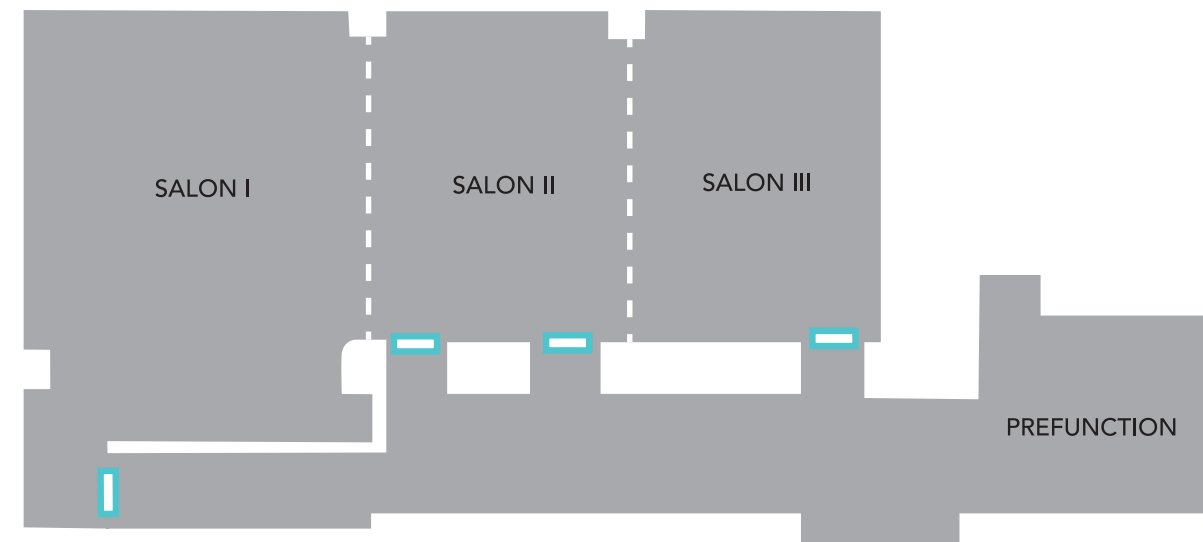

MEETING FACILITIES

HILTON GARDEN INN

328 S Clinton St, Iowa City
(319) 248-6100
iowacitydowntown.hgi.com

Located in downtown Iowa City near the University of Iowa campus, guests can enjoy the fabulous food, drinks and amazing views on the rooftop restaurant and bar. This latest generation Hilton Garden Inn property features the finest amenities and design standards in the industry, including 3,000 square feet of state of the art banquet space.

143	Total Sleeping Rooms
3	Total Number of Meeting Rooms
2,788	Total Meeting Space (sq ft)

SPECIFICATIONS

MEETING ROOM	SQ FT	DIMENSION	RECEPTION	BANQUET	THEATER	CLASSROOM	U-SHAPE
Ballroom	2,788	82 x 34	220	200	240	174	-
Salon I	1,517	41 x 37	120	100	130	99	39
Salon I & II	2,205	63 x 35	170	150	180	129	-
Salon II	672	32 x 21	50	40	55	30	24
Salon II & III	1,280	40 x 32	100	80	100	60	-
Salon III	756	32 x 18	50	40	45	30	-

FLOOR PLAN