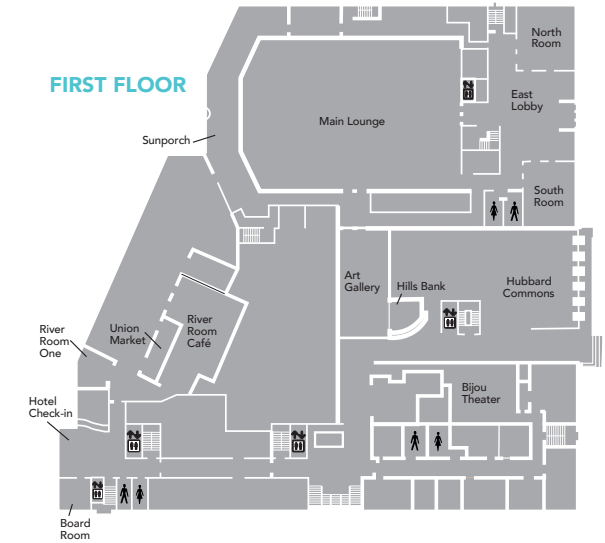

MEETING FACILITIES

CLARION HIGHLANDER HOTEL & CONFERENCE CENTER

2525 North Dodge St, Iowa City
(319) 354-2000
clarionhighlander.com

The Clarion Highlander Hotel & Conference Center offers a large variety of Iowa City meeting space, rooms and conference spaces, which can accommodate groups ranging in size from 15 to 500. Meetings feature personalized menu planning with a wide range of available food and beverage selections.

90	Total Sleeping Rooms
8	Total Number of Meeting Rooms
13,000	Total Meeting Space (sq ft)

SPECIFICATIONS

MEETING ROOM	SQ FT	DIMENSION	RECEPTION	BANQUET	THEATER	CLASSROOM	U-SHAPE
Piper's Ballroom	5,832	72 x 81	500	500	600	350	-
West Ballroom	2,250	45 x 50	150	150	150	100	-
Garden Room	2,640	40 x 66	125	125	150	75	-
Gold Room	1,085	31 x 35	60	60	70	50	-
Mirror Room	540	18 x 30	55	55	60	24	-
Celebrity Room	280	20 x 14	-	-	-	-	-
Piper's West	2,520	72 x 35	100	100	200	80	-
Piper's East	3,312	72 x 46	-	-	-	-	-

FLOOR PLAN

IOWA HOUSE HOTEL

121 Iowa Memorial Union, Iowa City
(319) 335-3513
iowahousehotel.com

The Iowa House Hotel is conveniently connected to the Iowa Memorial Union (IMU) on the University of Iowa campus, offering exceptional customer service, event planning, catering, and a variety of venues in one location. The IMU has over 15 meeting rooms with updated technology, river views, Wi-Fi, and a welcoming, knowledgeable staff to help make your meeting a success. Banquet and ballroom spaces are also available to accommodate everything from small groups to 1,200 seat lectures.

Total Sleeping Rooms	96
Total Number of Meeting Rooms	21
Total Meeting Space (sq ft)	33,214

SPECIFICATIONS