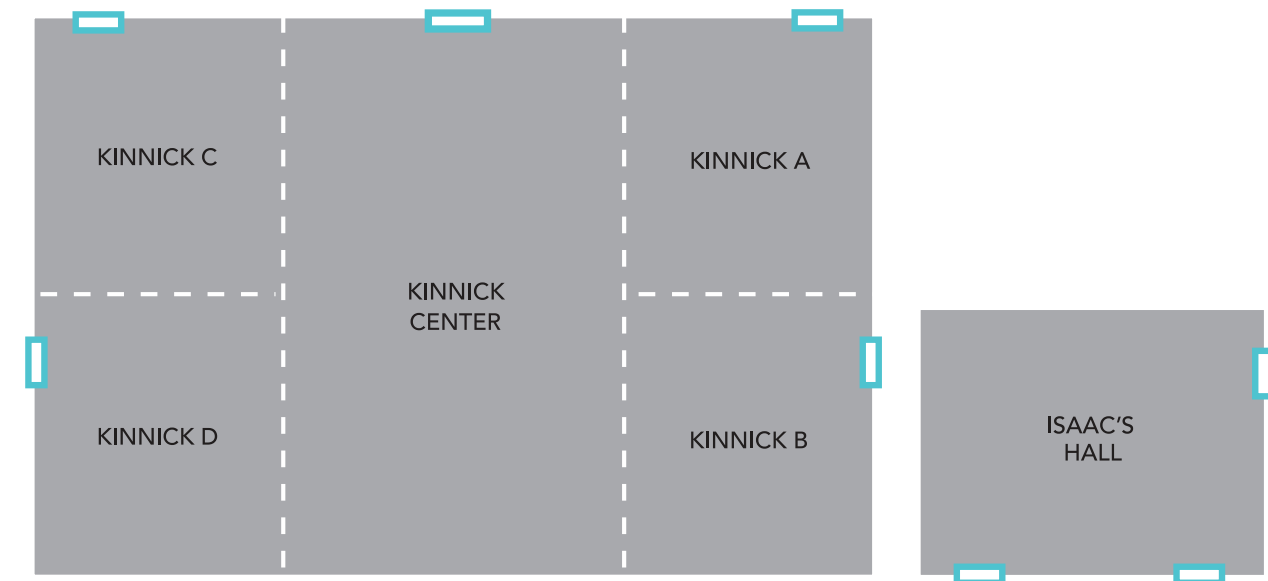

MEETING FACILITIES

HAMPTON INN

1200 1st Ave, Coralville
(319) 351-6600 or (800) 445-8667
iowacity.hamptoninn.com

The Hampton Inn Hotel is conveniently located off I-80 providing guests easy access to both Iowa City and Coralville with complimentary parking. Guests enjoy this hotel's convenient location to Coral Ridge Mall, University of Iowa, Hancher Auditorium, Kinnick Stadium and the University of Iowa Hospitals and Clinics. The rooms feature comfortable beds, complimentary Wi-Fi and flat-screen televisions. Start your day off right with free hot breakfast and enjoy premium coffee and tea, available in the lobby 24 hours a day.

SPECIFICATIONS

MEETING ROOM	SQ FT	DIMENSION	RECEPTION	BANQUET	THEATER	CLASSROOM	U-SHAPE
Kinnick A	594	27 x 22	50	32	60	30	20
Kinnick B	594	27 x 22	50	32	60	30	20
Kinnick C	540	27 x 20	50	32	60	30	20
Kinnick D	540	27 x 20	50	32	60	30	20
Kinnick Center	2,035	37 x 55	200	120	160	100	50
Kinnick Ballroom	4,400	80 x 55	400	400	400	250	-
Isaac's Hall	1,064	38 x 28	120	70	100	60	35
Executive Boardroom	120	15 x 8	8	-	-	-	-
Conference Room 208	432	24 x 1	24	24	30	20	15
Conference Room 234	468	26 x 18	24	-	-	-	-

Total Sleeping Rooms - Hampton	115
Total Sleeping Rooms - Radisson	97
Total Number of Meeting Rooms	9
Total Meeting Space (sq ft)	5,464

RADISSON HOTEL & CONFERENCE CENTER

1200 1st Ave, Coralville
(319) 351-5049
radisson.com/coralvilleia