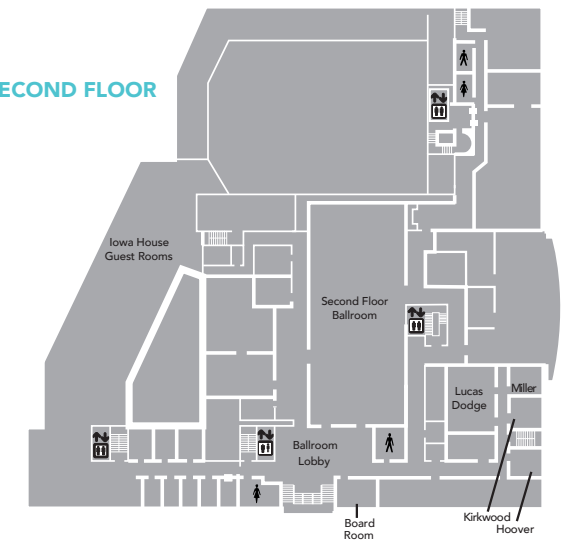

SECOND FLOOR