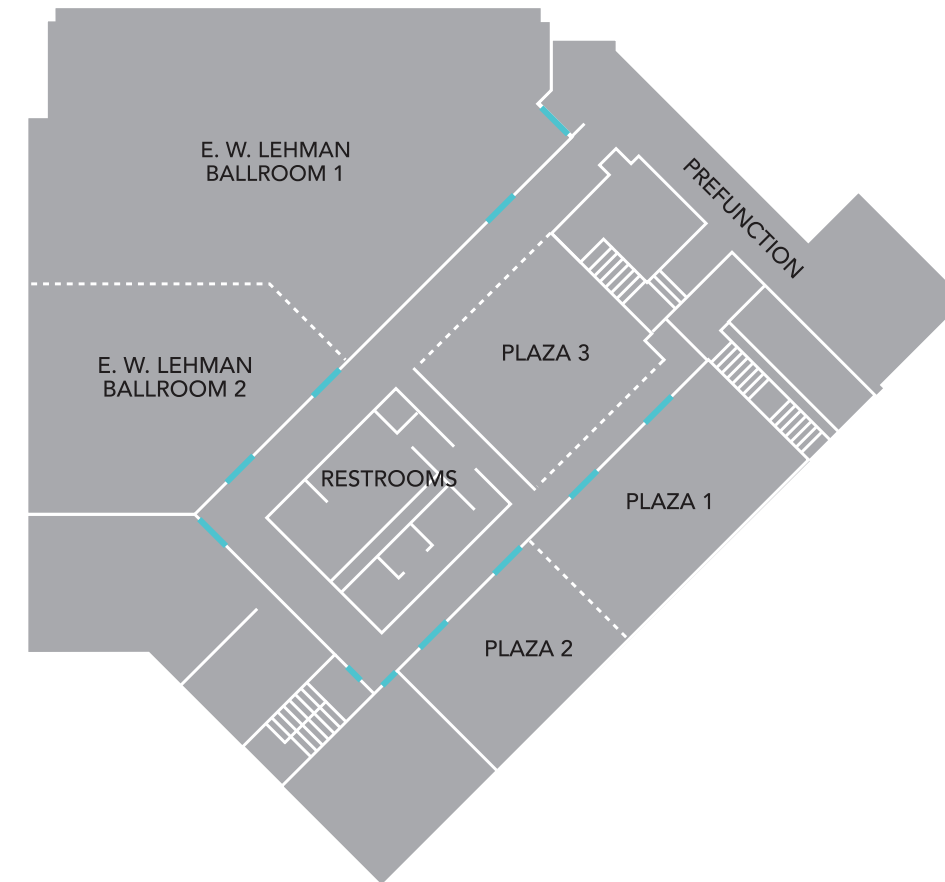

MEETING FACILITIES

HOTELVETRO STUDIO SUITES

201 S Linn St, Iowa City
(319) 337-4961
hotelvetro.com

hotelVetro's venues for business meetings and social events provide the backdrop you need for a successful gathering. Its versatile event space can hold intimate affairs in the executive board room or host a lavish wedding celebration. More than 15,000 square feet of event space make hotelVetro the go-to Iowa City conference hotel in the downtown area.

56	Total Sleeping Rooms
6	Total Number of Meeting Rooms
13,663	Total Meeting Space (sq ft)

SPECIFICATIONS

MEETING ROOM	SQ FT	DIMENSION	RECEPTION	BANQUET	THEATER	CLASSROOM	U-SHAPE
Lehman Ballroom 1	4,042	48 x 84	350	250	300	200	80
Lehman Ballroom 2	1,700	39 x 44	180	100	140	100	30
Lehman Ballroom 1&2	5,472	87 x 128	350	325	465	330	-
Plaza 1	1,057	24 x 43	100	60	65	50	20
Plaza 2	767	24 x 31	80	50	65	50	20
Plaza 1&2	1,824	24 x 74	180	110	130	100	40
Plaza 3	650	24 x 27	70	50	40	30	20
Boardroom	898	21 x 28	-	70	40	30	20
Roof Terrace	4,819	57 x 85	400	200	-	-	-

FLOOR PLAN