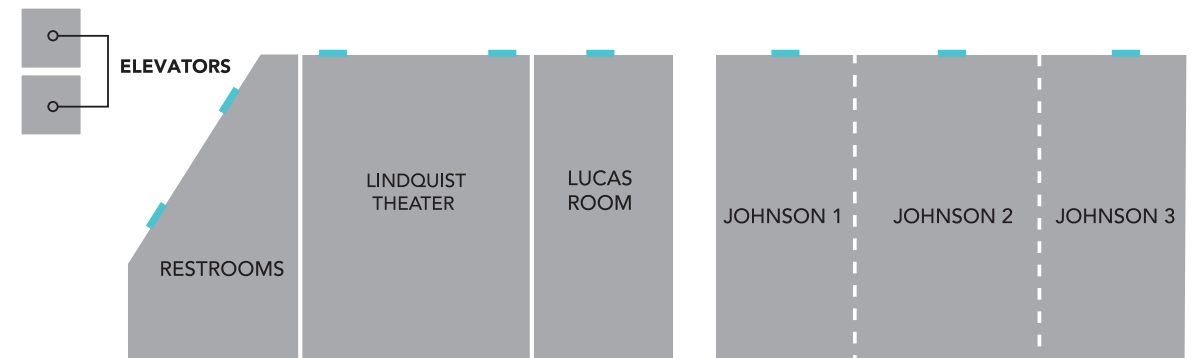

DEAN HALLWAY