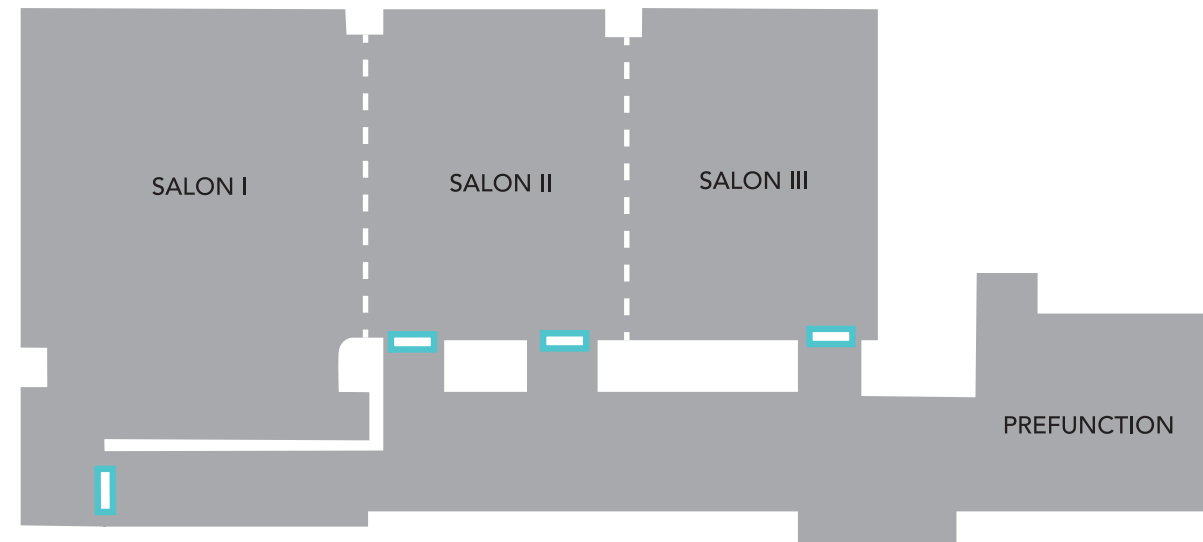

MEETING FACILITIES

HILTON GARDEN INN

328 S Clinton St, Iowa City
(319) 248-6100
iowacitydowntown.hgi.com

Located in downtown Iowa City near the University of Iowa campus, guests can enjoy the fabulous food, drinks and amazing views on the rooftop restaurant and bar. This latest generation Hilton Garden Inn property features the finest amenities and design standards in the industry, including 3,000 square feet of state of the art banquet space.

143	Total Sleeping Rooms
3	Total Number of Meeting Rooms
2,788	Total Meeting Space (sq ft)

SPECIFICATIONS

MEETING ROOM	SQ FT	DIMENSION	RECEPTION	BANQUET	THEATER	CLASSROOM	U-SHAPE
Ballroom	2,788	82 x 34	220	200	240	174	-
Salon I	1,517	41 x 37	120	100	130	99	39
Salon I & II	2,205	63 x 35	170	150	180	129	-
Salon II	672	32 x 21	50	40	55	30	24
Salon II & III	1,280	40 x 32	100	80	100	60	-
Salon III	756	32 x 18	50	40	45	30	-

FLOOR PLAN