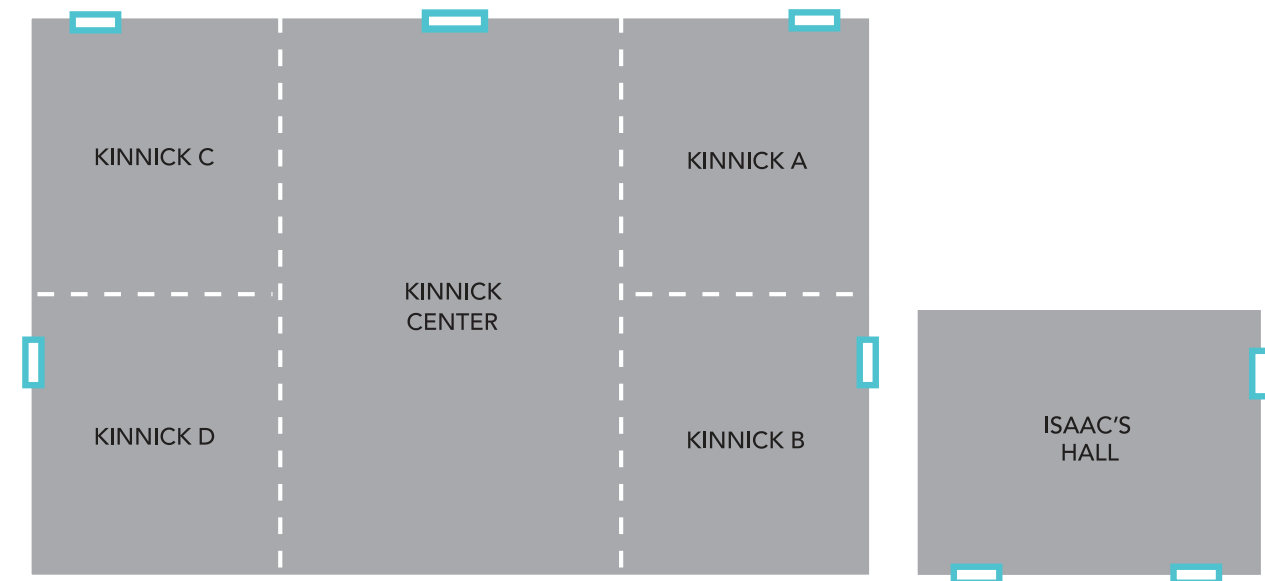

MEETING FACILITIES

HAMPTON INN

1200 1st Ave, Coralville
(319) 351-6600 or (800) 445-8667
iowacity.hamptoninn.com

The Hampton Inn Hotel is conveniently located off I-80 providing guests easy access to both Iowa City and Coralville with complimentary parking. Guests enjoy this hotel's convenient location to Coral Ridge Mall, University of Iowa, Hancher Auditorium, Kinnick Stadium and the University of Iowa Hospitals and Clinics. The rooms feature comfortable beds, complimentary Wi-Fi and flat-screen televisions. Start your day off right with free hot breakfast and enjoy premium coffee and tea, available in the lobby 24 hours a day.

SPECIFICATIONS

MEETING ROOM	SQ FT	DIMENSION	RECEPTION	BANQUET	THEATER	CLASSROOM	U-SHAPE
Kinnick A	594	27 x 22	50	32	60	30	20
Kinnick B	594	27 x 22	50	32	60	30	20
Kinnick C	540	27 x 20	50	32	60	30	20
Kinnick D	540	27 x 20	50	32	60	30	20
Kinnick Center	2,035	37 x 55	200	120	160	100	50
Kinnick Ballroom	4,400	80 x 55	400	400	400	250	-
Isaac's Hall	1,064	38 x 28	120	70	100	60	35
Executive Boardroom	120	15 x 8	8	-	-	-	-
Conference Room 208	432	24 x 1	24	24	30	20	15
Conference Room 234	468	26 x 18	24	-	-	-	-

Total Sleeping Rooms - Hampton	115
Total Sleeping Rooms - Radisson	97
Total Number of Meeting Rooms	9
Total Meeting Space (sq ft)	5,464

RADISSON HOTEL & CONFERENCE CENTER

1200 1st Ave, Coralville
(319) 351-5049
radisson.com/coralvilleia