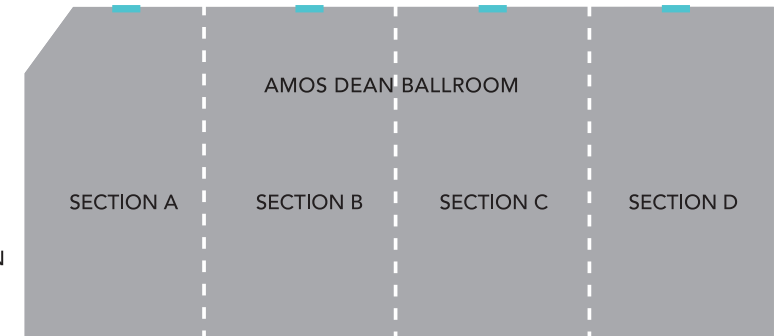

MEETING FACILITIES

GRADUATE IOWA CITY

210 S Dubuque St, Iowa City
(319) 248-4460
graduatehotels.com/iowa-city

Get inspired for your next Iowa City meeting or event inside the Graduate's spacious and beautifully decorated meeting rooms. From elegant ballrooms to an executive conference room, the Graduate offers all meeting and event services. The adjoining hotelVetro Conference Center offers an additional 15,000 square feet of event space and six meeting rooms. Whether you require an intimate space for eight or a large banquet for 450, Graduate can accommodate your needs.

234	Total Sleeping Rooms
11	Total Number of Meeting Rooms
12,000	Total Meeting Space (sq ft)

SPECIFICATIONS

MEETING ROOM	SQ FT	DIMENSION	RECEPTION	BANQUET	THEATER	CLASSROOM	U-SHAPE
Pre-function	2,573	-	600	120	-	-	-
Amos Dean Ballroom	6,200	102 x 61	600	500	550	360	-
Ballroom A	1,580	26 x 61	150	100	120	80	30
Ballroom B	1,525	25 x 61	150	100	120	80	30
Ballroom C	1,525	25 x 61	150	100	120	80	30
Ballroom D	1,580	26 x 61	150	100	120	80	30
Johnson Room	1,215	64 x 19	130	80	100	80	-
Johnson Room 1	360	19 x 19	40	20	30	25	15
Johnson Room 2	475	25 x 19	50	20	40	30	20
Johnson Room 3	380	20 x 19	40	20	30	25	15
Lucas Boardroom	665	35 x 19	40	30	50	30	22
Lindquist Theater	990	33 x 30	-	-	-	30	-

FLOOR PLAN

LOWER LEVEL

PREFUNCTION