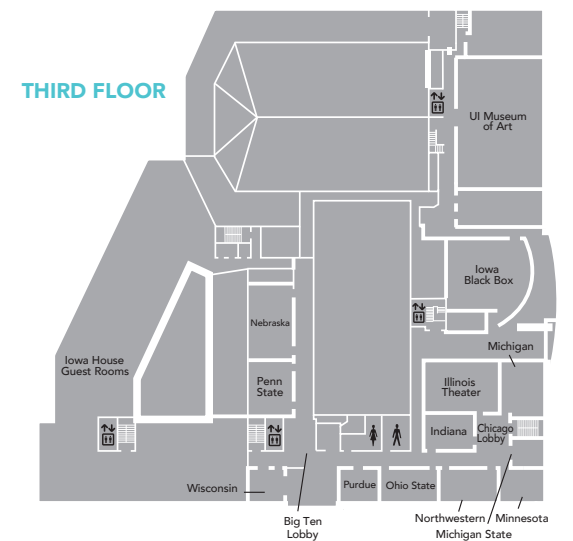

THIRD FLOOR