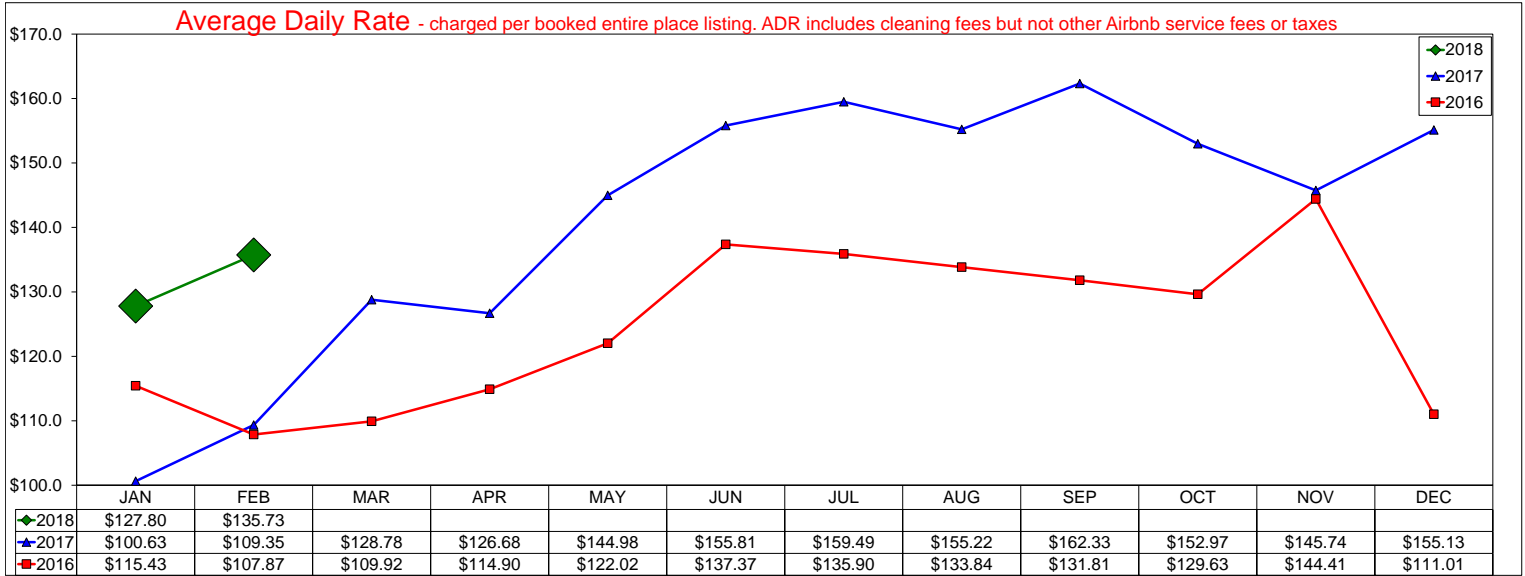

IRVING CONVENTION & VISITORS BUREAU

AirBNB - Entire Place

February 2018

Entire Place (one or more bedroom) Rentals - Excludes Shared Rooms & Private Rooms

IRVING CONVENTION & VISITORS BUREAU

Airbnb - Hotel Comparable Subset

February 2018

Studio and one bedroom entire place rentals only. AirDNA believes these are the type of listings most likely to compete directly with hotels

IRVING CONVENTION & VISITORS BUREAU

AirBNB - Total Available Listings

February 2018

The count of Airbnb listings that were advertised for rent during the month or had a booked day in the month

IRVING CONVENTION & VISITORS BUREAU

AirBNB - Booked Listings

February 2018

The count of Airbnb listings that had at least one booked day in the month