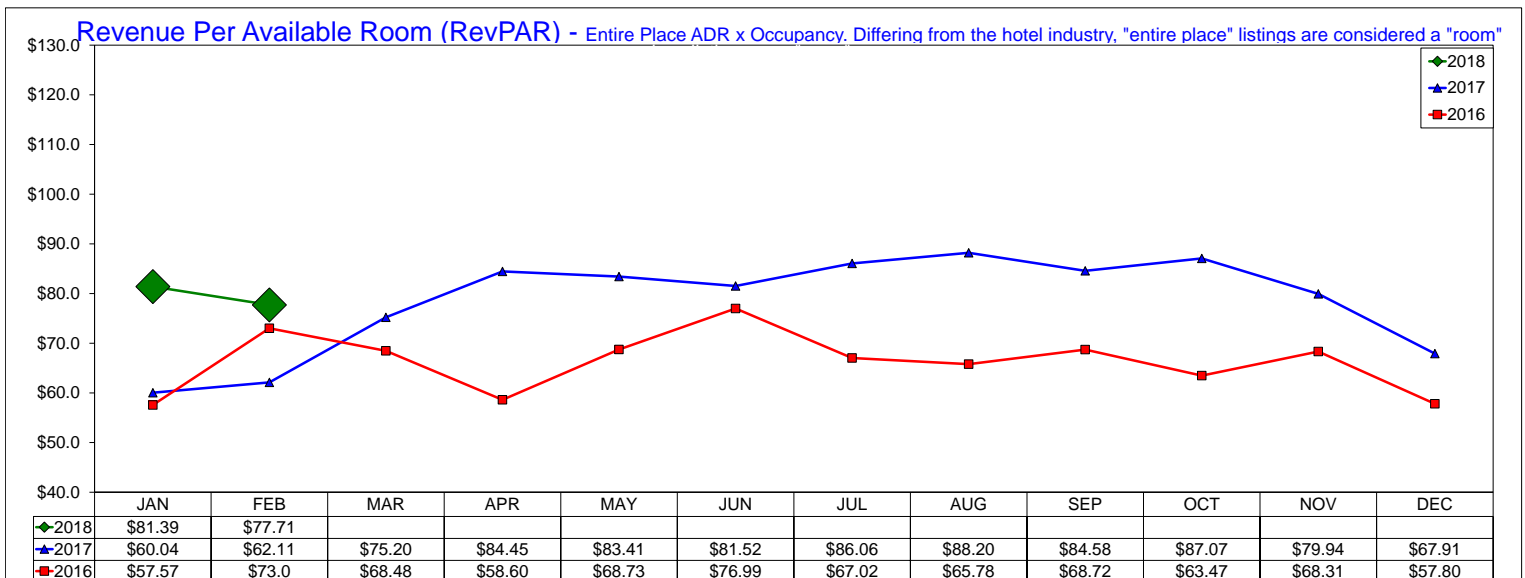

IRVING CONVENTION & VISITORS BUREAU

AirBNB - Entire Place

February 2018

Entire Place (one or more bedroom) Rentals - Excludes Shared Rooms & Private Rooms

IRVING CONVENTION & VISITORS BUREAU

Airbnb - Hotel Comparable Subset

February 2018

Studio and one bedroom entire place rentals only. AirDNA believes these are the type of listings most likely to compete directly with hotels

IRVING CONVENTION & VISITORS BUREAU

AirBNB - Total Available Listings

February 2018

The count of Airbnb listings that were advertised for rent during the month or had a booked day in the month

IRVING CONVENTION & VISITORS BUREAU

AirBNB - Booked Listings

February 2018

The count of Airbnb listings that had at least one booked day in the month