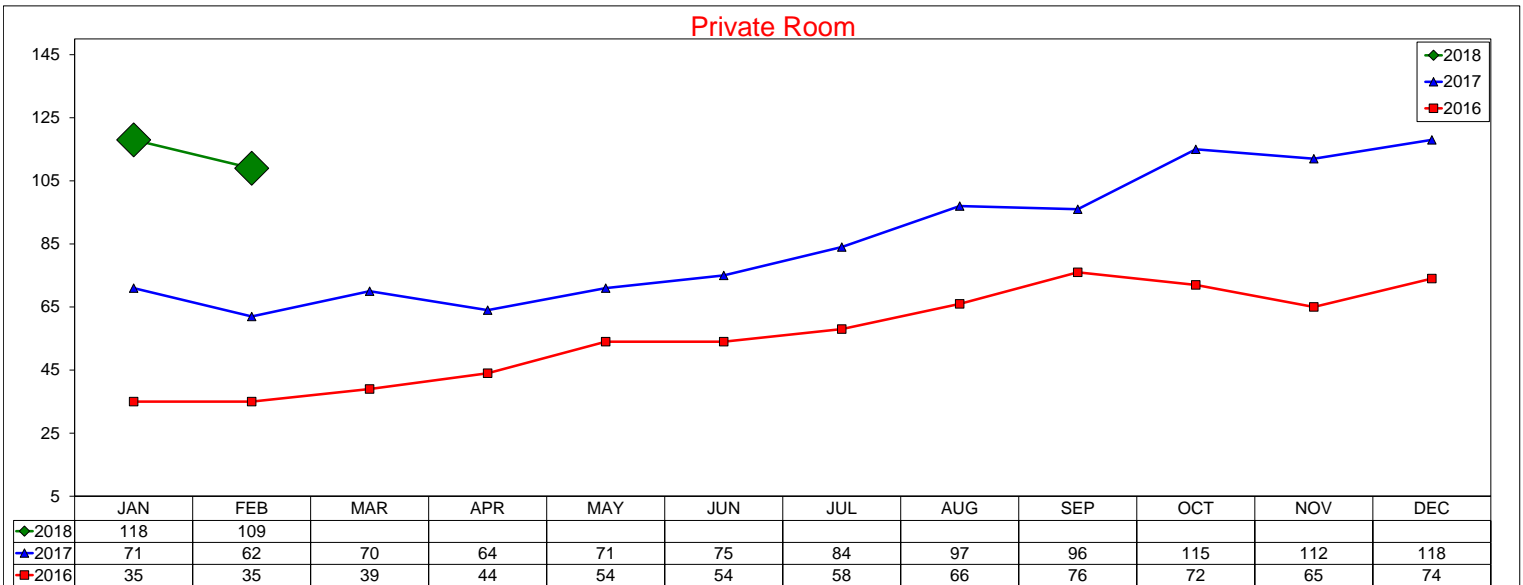

IRVING CONVENTION & VISITORS BUREAU

AirBNB - Entire Place

February 2018

Entire Place (one or more bedroom) Rentals - Excludes Shared Rooms & Private Rooms

IRVING CONVENTION & VISITORS BUREAU

Airbnb - Hotel Comparable Subset

February 2018

Studio and one bedroom entire place rentals only. AirDNA believes these are the type of listings most likely to compete directly with hotels

IRVING CONVENTION & VISITORS BUREAU

AirBNB - Total Available Listings

February 2018

The count of Airbnb listings that were advertised for rent during the month or had a booked day in the month

IRVING CONVENTION & VISITORS BUREAU

AirBNB - Booked Listings

February 2018

The count of Airbnb listings that had at least one booked day in the month