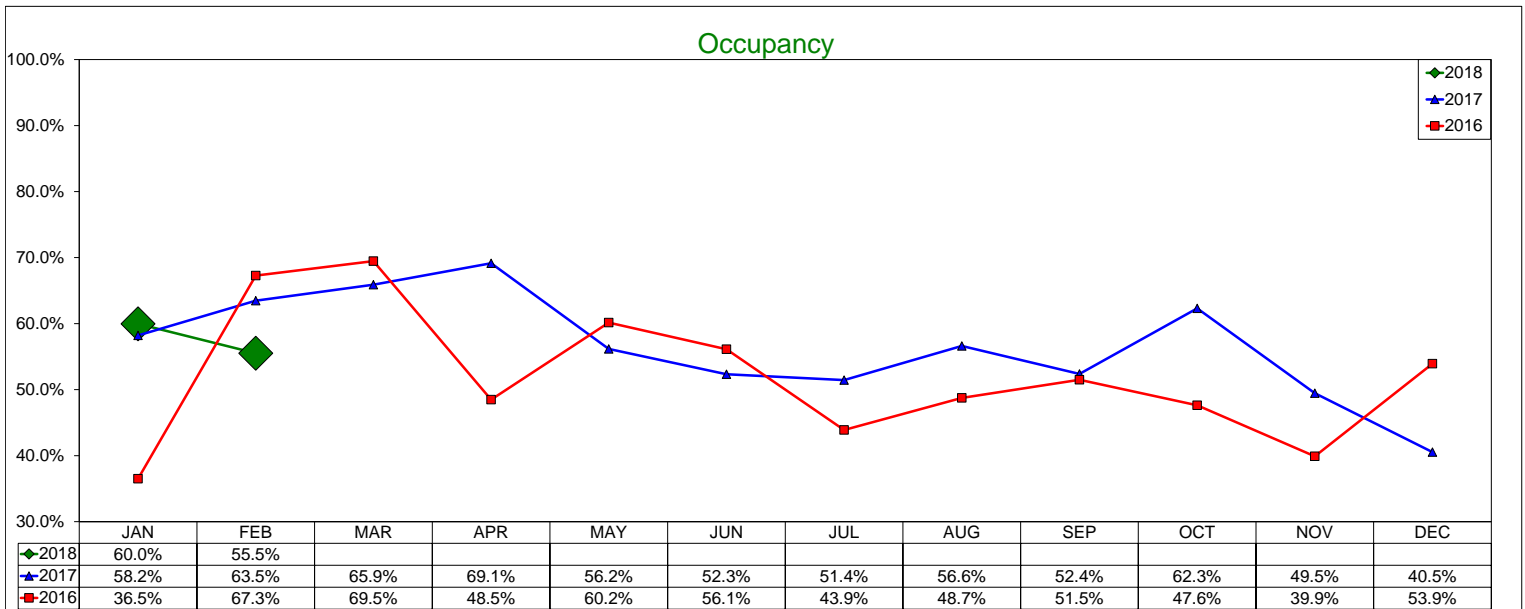

IRVING CONVENTION & VISITORS BUREAU

AirBNB - Entire Place

February 2018

Entire Place (one or more bedroom) Rentals - Excludes Shared Rooms & Private Rooms

IRVING CONVENTION & VISITORS BUREAU

Airbnb - Hotel Comparable Subset

February 2018

Studio and one bedroom entire place rentals only. AirDNA believes these are the type of listings most likely to compete directly with hotels

IRVING CONVENTION & VISITORS BUREAU

AirBNB - Total Available Listings

February 2018

The count of Airbnb listings that were advertised for rent during the month or had a booked day in the month

IRVING CONVENTION & VISITORS BUREAU

AirBNB - Booked Listings

February 2018

The count of Airbnb listings that had at least one booked day in the month