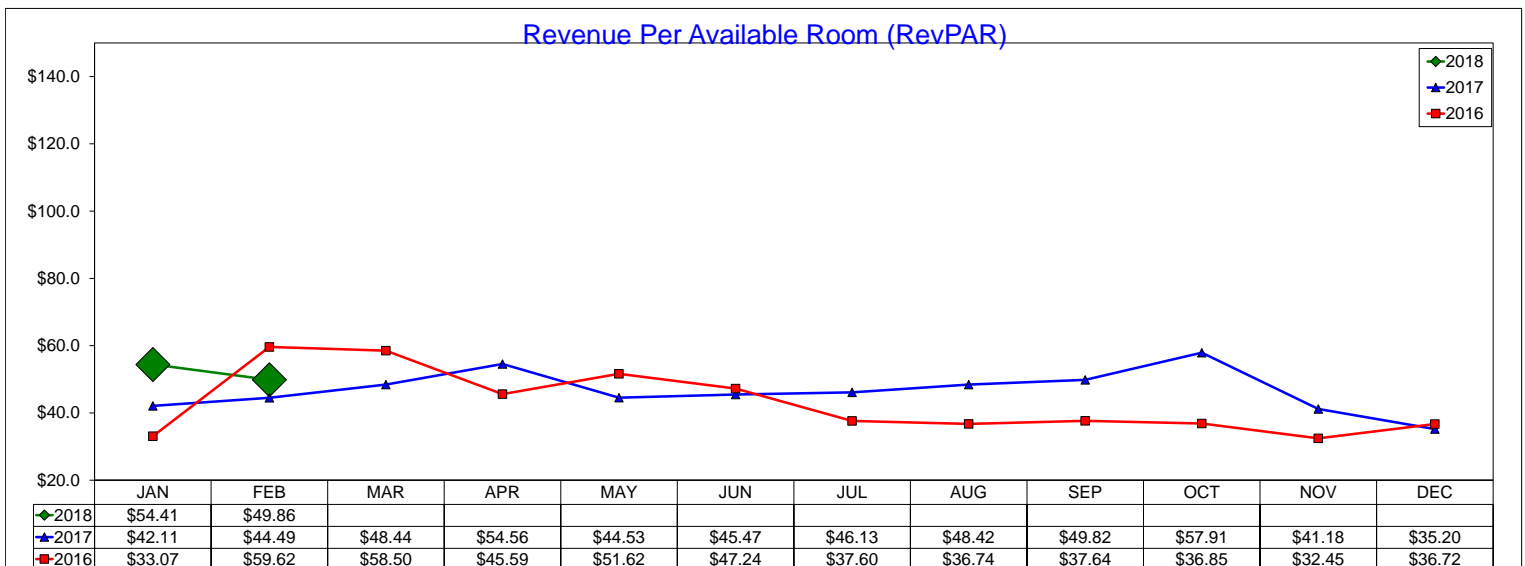

IRVING CONVENTION & VISITORS BUREAU

AirBNB - Entire Place

February 2018

Entire Place (one or more bedroom) Rentals - Excludes Shared Rooms & Private Rooms

IRVING CONVENTION & VISITORS BUREAU

Airbnb - Hotel Comparable Subset

February 2018

Studio and one bedroom entire place rentals only. AirDNA believes these are the type of listings most likely to compete directly with hotels

IRVING CONVENTION & VISITORS BUREAU

AirBNB - Total Available Listings

February 2018

The count of Airbnb listings that were advertised for rent during the month or had a booked day in the month

IRVING CONVENTION & VISITORS BUREAU

AirBNB - Booked Listings

February 2018

The count of Airbnb listings that had at least one booked day in the month