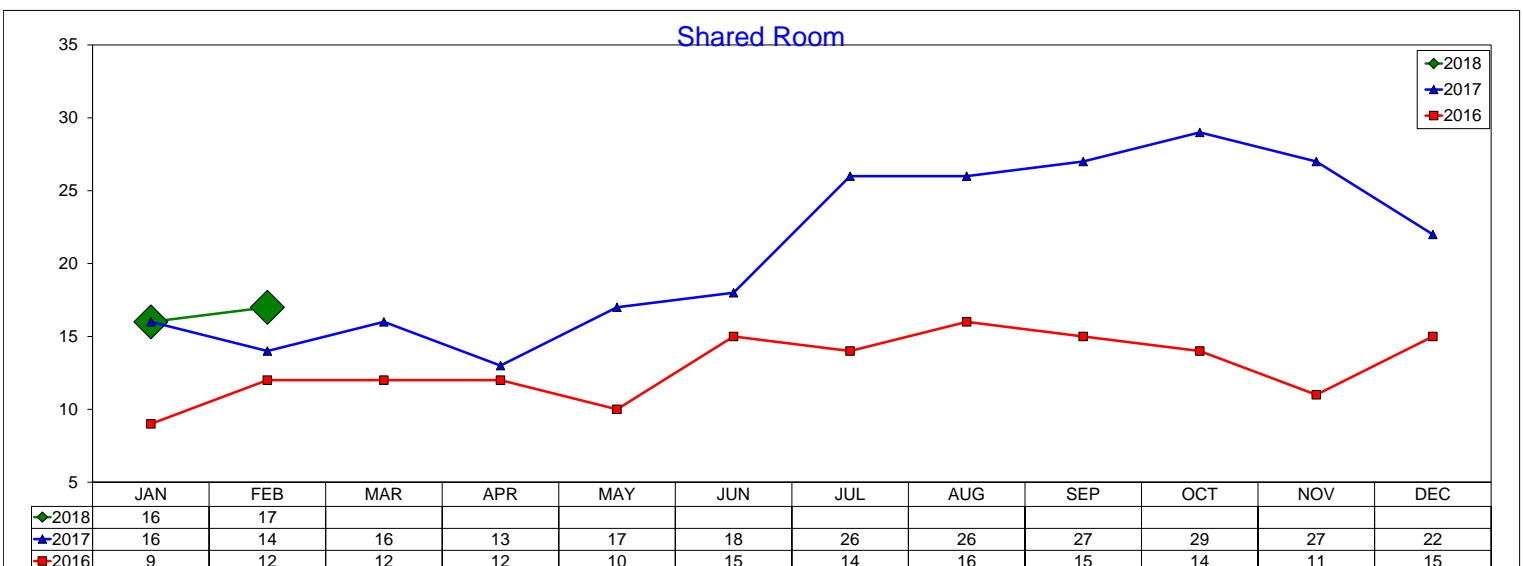

IRVING CONVENTION & VISITORS BUREAU

AirBNB - Entire Place

February 2018

Entire Place (one or more bedroom) Rentals - Excludes Shared Rooms & Private Rooms

IRVING CONVENTION & VISITORS BUREAU

Airbnb - Hotel Comparable Subset

February 2018

Studio and one bedroom entire place rentals only. AirDNA believes these are the type of listings most likely to compete directly with hotels

IRVING CONVENTION & VISITORS BUREAU

AirBNB - Total Available Listings

February 2018

The count of Airbnb listings that were advertised for rent during the month or had a booked day in the month

IRVING CONVENTION & VISITORS BUREAU

AirBNB - Booked Listings

February 2018

The count of Airbnb listings that had at least one booked day in the month