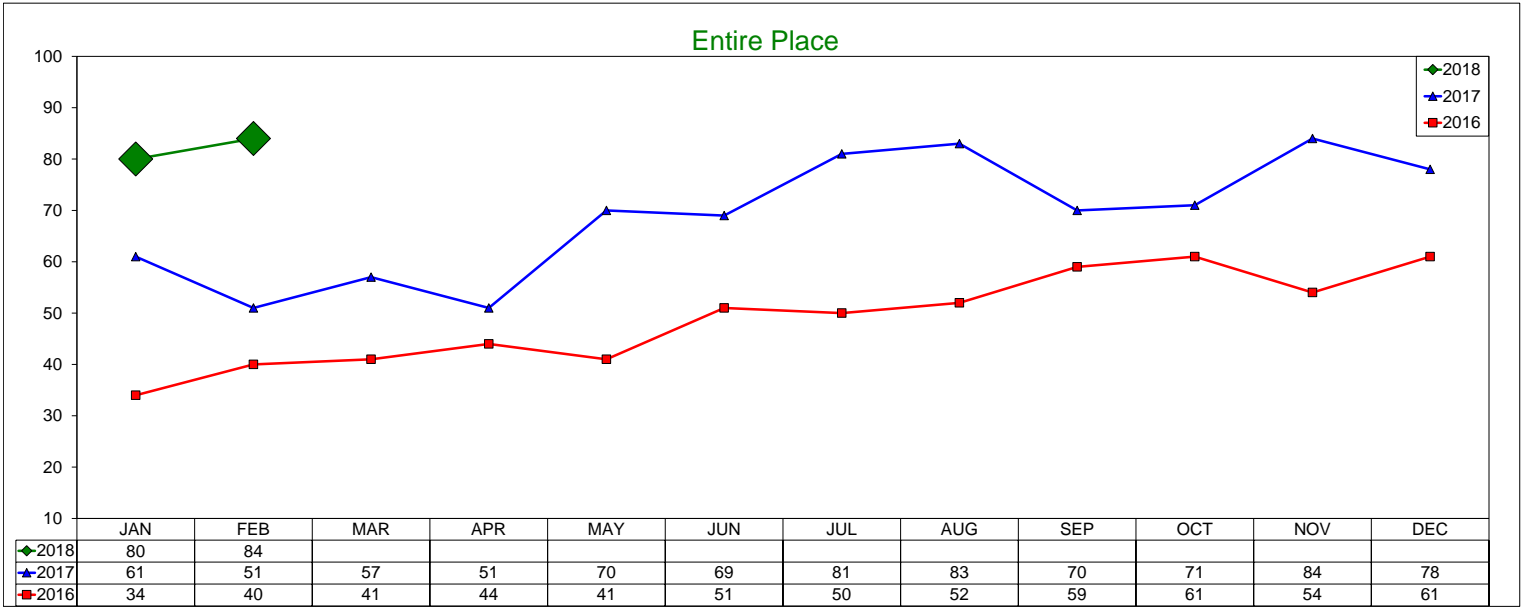

IRVING CONVENTION & VISITORS BUREAU

AirBNB - Entire Place

February 2018

Entire Place (one or more bedroom) Rentals - Excludes Shared Rooms & Private Rooms

IRVING CONVENTION & VISITORS BUREAU

Airbnb - Hotel Comparable Subset

February 2018

Studio and one bedroom entire place rentals only. AirDNA believes these are the type of listings most likely to compete directly with hotels

IRVING CONVENTION & VISITORS BUREAU

AirBNB - Total Available Listings

February 2018

The count of Airbnb listings that were advertised for rent during the month or had a booked day in the month

IRVING CONVENTION & VISITORS BUREAU

AirBNB - Booked Listings

February 2018

The count of Airbnb listings that had at least one booked day in the month