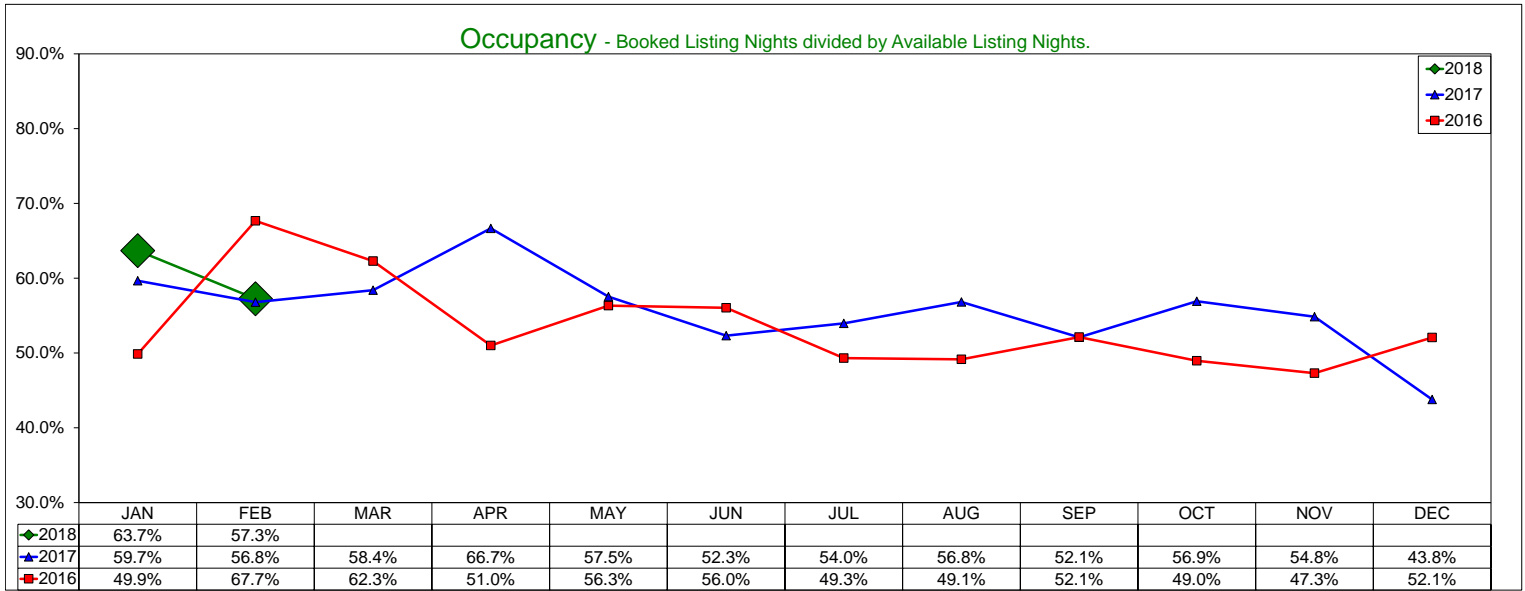

IRVING CONVENTION & VISITORS BUREAU

AirBNB - Entire Place

February 2018

Entire Place (one or more bedroom) Rentals - Excludes Shared Rooms & Private Rooms

IRVING CONVENTION & VISITORS BUREAU

Airbnb - Hotel Comparable Subset

February 2018

Studio and one bedroom entire place rentals only. AirDNA believes these are the type of listings most likely to compete directly with hotels

IRVING CONVENTION & VISITORS BUREAU

AirBNB - Total Available Listings

February 2018

The count of Airbnb listings that were advertised for rent during the month or had a booked day in the month

IRVING CONVENTION & VISITORS BUREAU

AirBNB - Booked Listings

February 2018

The count of Airbnb listings that had at least one booked day in the month