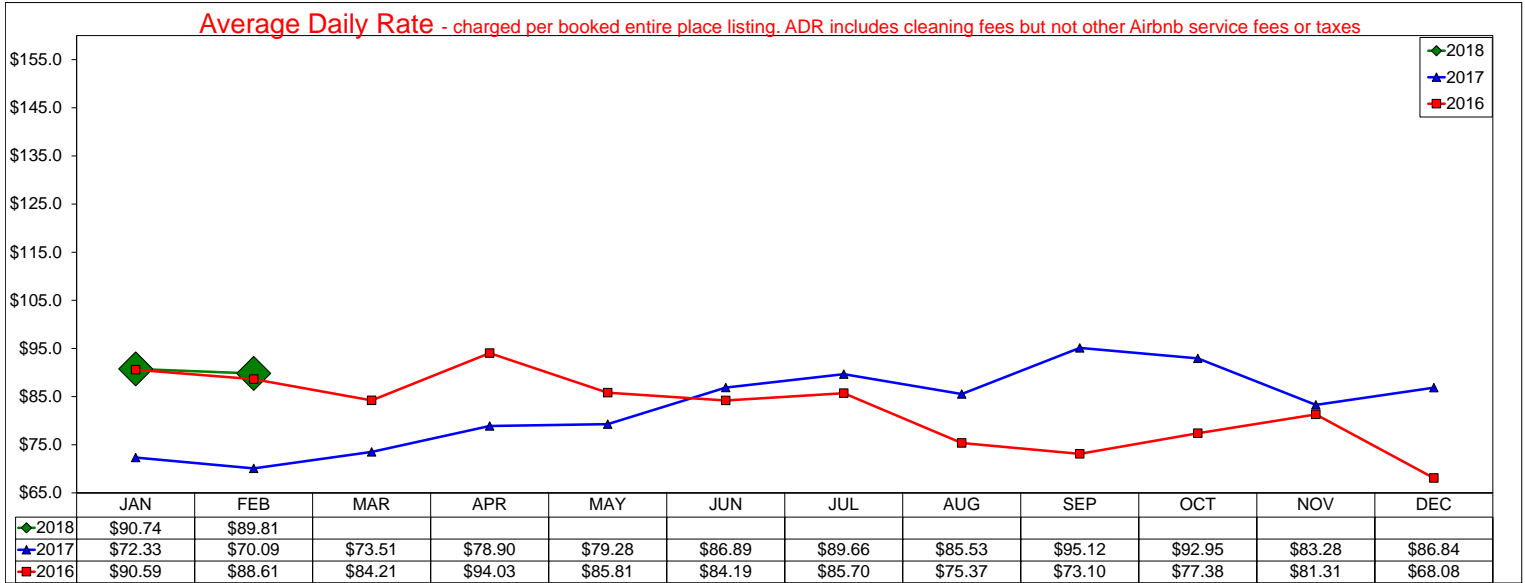

IRVING CONVENTION & VISITORS BUREAU

AirBNB - Entire Place

February 2018

Entire Place (one or more bedroom) Rentals - Excludes Shared Rooms & Private Rooms

IRVING CONVENTION & VISITORS BUREAU

Airbnb - Hotel Comparable Subset

February 2018

Studio and one bedroom entire place rentals only. AirDNA believes these are the type of listings most likely to compete directly with hotels

IRVING CONVENTION & VISITORS BUREAU

AirBNB - Total Available Listings

February 2018

The count of Airbnb listings that were advertised for rent during the month or had a booked day in the month

IRVING CONVENTION & VISITORS BUREAU

AirBNB - Booked Listings

February 2018

The count of Airbnb listings that had at least one booked day in the month