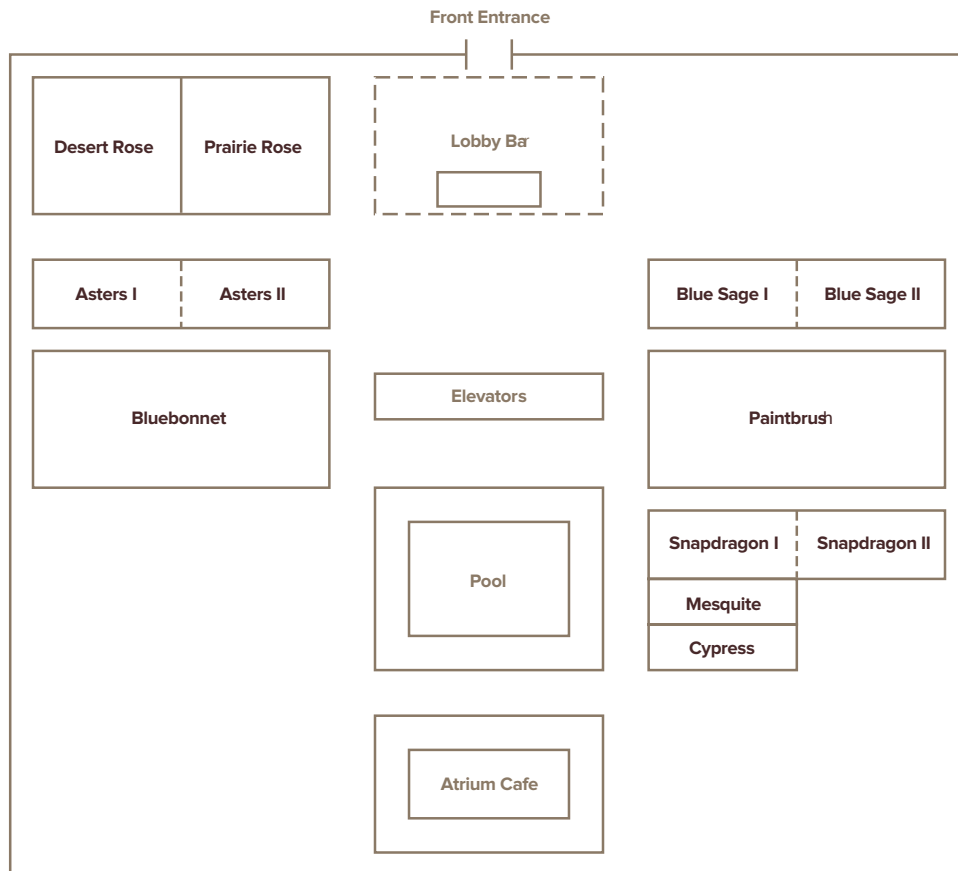

Atrium Hotel and Suites

Meeting Room	L x W	Sq. Feet	Theater	Classroom	U-Shape	Conference	Reception	Rounds
Blue Sage I	30 x 19	570	40	30	18	16	50	32
Blue Sage II	30 x 19	570	40	30	18	16	50	32
Blue Sage I & II	60 x 19	1,140	80	60	36	32	100	64
Snapdragon I	30 x 19	570	40	30	18	16	50	32
Snapdragon II	30 x 19	570	40	30	18	16	50	32
Snapdragon I & II	60 x 19	1,140	80	60	36	32	100	64
Paintbrush	60 x 38	2,280	160	120	36/26	32/32	200	128
Asters I	30 x 19	570	40	30	18	16	50	32
Asters II	30 x 19	570	40	30	18	16	50	32
Asters I & II	60 x 19	1,140	80	60	36	32	100	64
Prairie Rose	30 x 30	900	70	60	25	20	50	64
Desert Rose	20 x 20	600	50	24	20	20	50	32
Bluebonnet	60 x 38	2,280	160	120	36/36	32/32	200	128
Cypress	29 x 15	435	-	-	-	12	-	-
Mesquite	29 x 15	435	-	-	-	10	-	-