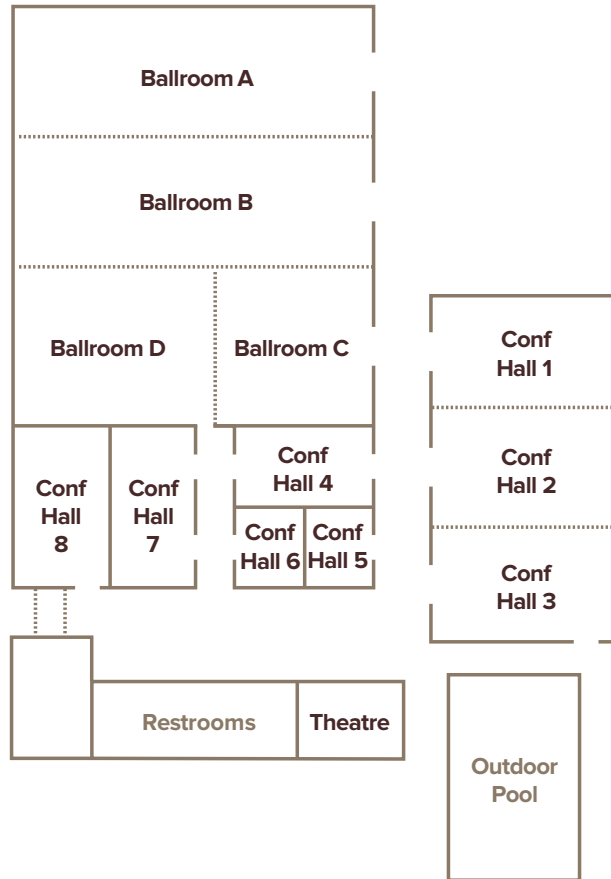

ACCOMMODATIONS

Large conference hotel offers 281 guest rooms including seven suites. Nonsmoking and handicapped-accessible rooms available.

MEETING FACILITIES

Fourteen meeting rooms will accommodate up to 700 for receptions or large group sessions. Newly renovated 14,000 square feet of meeting area. Teleconferencing facilities available

TRANSPORTATION

Complimentary 24-hour shuttle service to and from DFW International Airport. Courtesy transportation to and from Irving Mall at scheduled times.

DFW Airport Hotel & Conference Center

Meeting Room	L x W H	Sq. Feet	Theater	Banquet	Classroom	Ceiling
Ballroom	85 x 68	5,780	600	400	350	15
Ballroom A	29 x 68	1,972	180	130	110	15
Ballroom B	27 x 68	1,836	160	110	100	15
Ballroom C	29 x 35	1,015	100	40	45	15
Ballroom D	29 x 39	1,131	120	70	60	15
Conference Hall	57 x 42	2,394	240	180	120	12
Conference Hall 1	19 x 42	798	80	50	40	12
Conference Hall 2	19 x 42	798	80	50	40	12
Conference Hall 3	19 x 42	798	80	50	40	12
Conference Hall 4	15 x 35	525	40	30	-	10
Conference Hall 5	16 x 16	256	12	10	-	10
Conference Hall 6	16 x 16	256	12	10	-	10
Conference Hall 7	15 x 32	480	30	30	-	10
Conference Hall 8	24 x 32	768	80	50	-	10
Theatre	36 x 21	756	76	-	-	12
Boardroom	16 x 26	416	-	12	-	8
Pre-Function Area	-	3,034	-	-	-	-