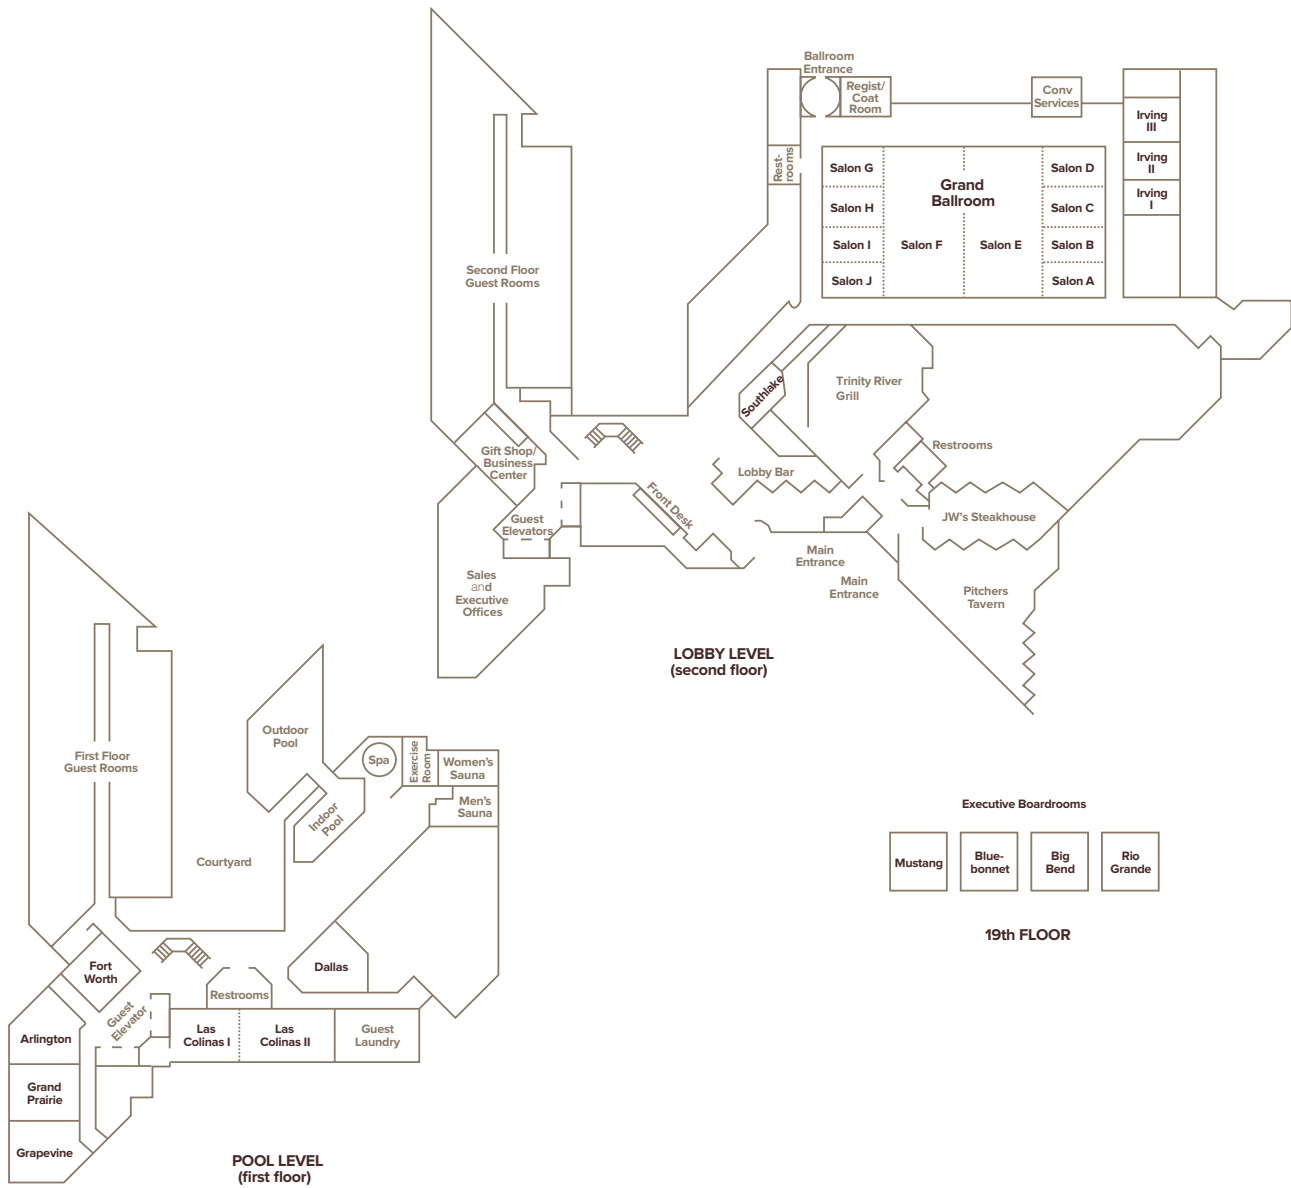

Dallas/Fort Worth Airport Marriott

8440 Freeport Pkwy
Irving, Texas 75063

(972) 929-8800

(888) 489-2647

marriott.com/DFWAP

LOCATION

Closest Irving hotel to DFW International Airport. From Highway 114, exit Freeport Parkway. Easy accessibility to downtown Dallas, Fort Worth, Las Colinas and Grapevine.

ACCOMMODATIONS

491 rooms, including seven suites, featuring 32" flat screen TVs and Marriott's Revive Collection with luxurious bedding and down comforters. All rooms include a spacious work desk, two-line phones with a speaker feature available. Every room has wireless high-speed Internet access. Accessible, concierge-level rooms available. Hotel is smoke-free.

MEETING FACILITIES, EQUIPMENT & SERVICES

Total of 27 meeting rooms with more than 23,000 square feet of flexible meeting and banquet space. The 8,800-squarefoot Grand Ballroom accommodates up to 1,200 for receptions and 900 for banquets. Audiovisual service on-site.

TRANSPORTATION

Complimentary 24-hour shuttle service to and from DFW International Airport.

Dallas/Fort Worth Airport Marriott

Meeting Room	L x W x H	Sq. Feet	Theater	School Room	Conference	U-Shape	Reception	Banquet
Grand Ballroom	69 x 128 x 14	8,800	1,118	650		–	1,200	900
Salons A-D, G-J (ea.)	23.7 x 18 x 12	410	40	24	18	18	25	30
Salons E-F (ea.)	40.5 x 69 x 14	2,802	320	170	125	125	250	240
Irving I, II, III (ea.)	25 x 17 x 9	458	40	24	20	18	30	30
Las Colinas I	22 x 24 x 8.4	528	60	30	20	19	40	30
Los Colinas II	22 x 48 x 8.4	1,056	100	60	38	42	80	80
Dallas	26 x 30 x 9	576	25	15	15	14	30	40
Fort Worth	21 x 25 x 8.4	531	60	30	20	19	35	30
Arlington	24 x 36.8 x 8.4	880	80	42	28	30	60	40
Grand Prairie	24 x 24 x 8	576	65	32	22	22	45	40
Grapevine	24 x 30 x 8	720	85	40	25	25	55	50
Executive Boardroom (4)	20 x 26 x 8	520	–	–	14	–	–	–
Southlake	18 x 23 x 8	414	15	15	15	15	20	20