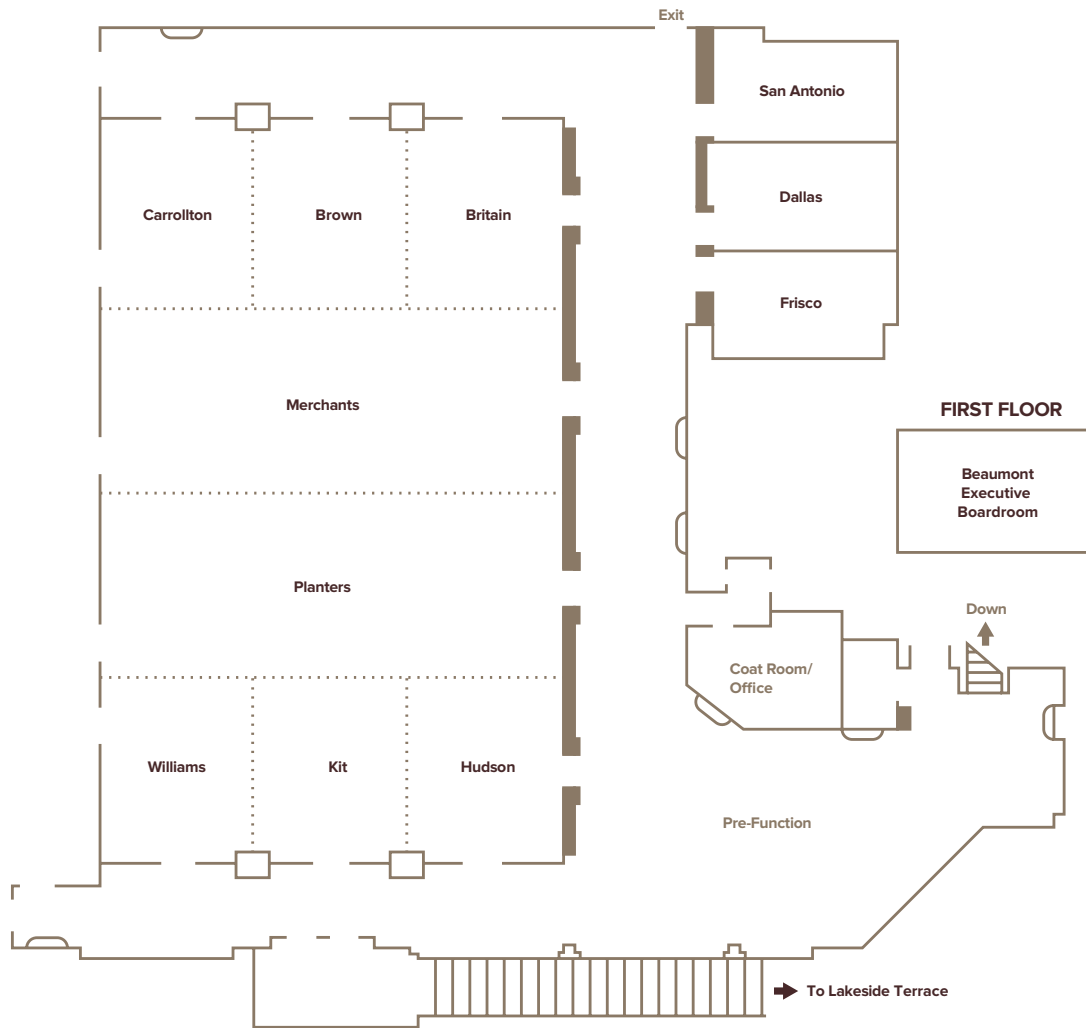

ACCOMMODATIONS

The hotel's 361 rooms and three suites feature the new Marriott pillow-top beds, two phone lines, speaker phone, data ports, high-speed and wireless Internet access, wireless web Flat Screen TV, and all are specifically designed for business travelers. Each room also offers a work desk with lamp, iron and ironing boards, complimentary in-room coffee and refrigerators upon request.

MEETING FACILITIES

The hotel offers more than 24,000 square feet of tech-savvy meeting space including a waterfront terrace, an executive boardroom, a 10,000 square-foot Grand Ballroom dividing into eight sections, and 8,000 square feet of pre-function area overlooking Lake Carolyn. Three boardrooms are also available for smaller meetings.

TRANSPORTATION

Ten miles from Dallas/Fort Worth International Airport, 10 miles from Love Field and 12 miles from downtown Dallas.

Dallas Marriott Las Colinas

Meeting Room	L x W x H	Sq. Feet	Theater	School Room	Conference	U-Shape	Reception	Banquet
Ballroom Foyer	36 x 65 x 12	8,718	-	-	-	-	1,150	460
Beaumont	21 x 27 x 10	567	-	-	16	-	-	-
Britain	30 x 26 x 17	780	98	45	36	30	100	60
Brown	30 x 26 x 17	780	98	45	36	30	100	60
Carrollton	30 x 26 x 17	780	98	45	36	30	100	60
Dallas	19 x 29 x 10	551	50	30	24	25	40	40
Frisco	19 x 29 x 10	551	50	30	24	25	40	40
Hudson	30 x 26 x 17	780	98	45	36	30	100	60
Kit	30 x 26 x 17	780	98	45	36	30	100	60
Lakeside Terrace	30 x 100	-	-	-	-	-	200	150
Las Colinas Ballroom	133 x 78 x 17	10,374	1,260	1,260	180	120	1,350	840
Merchants	30 x 78 x 17	2,340	300	156	82	72	330	210
Planters	30 x 78 x 17	2,340	300	156	82	72	330	210
San Antonio	19 x 29 x 10	551	50	30	24	25	40	40
Williams	30 x 26 x 17	780	98	45	36	30	100	60