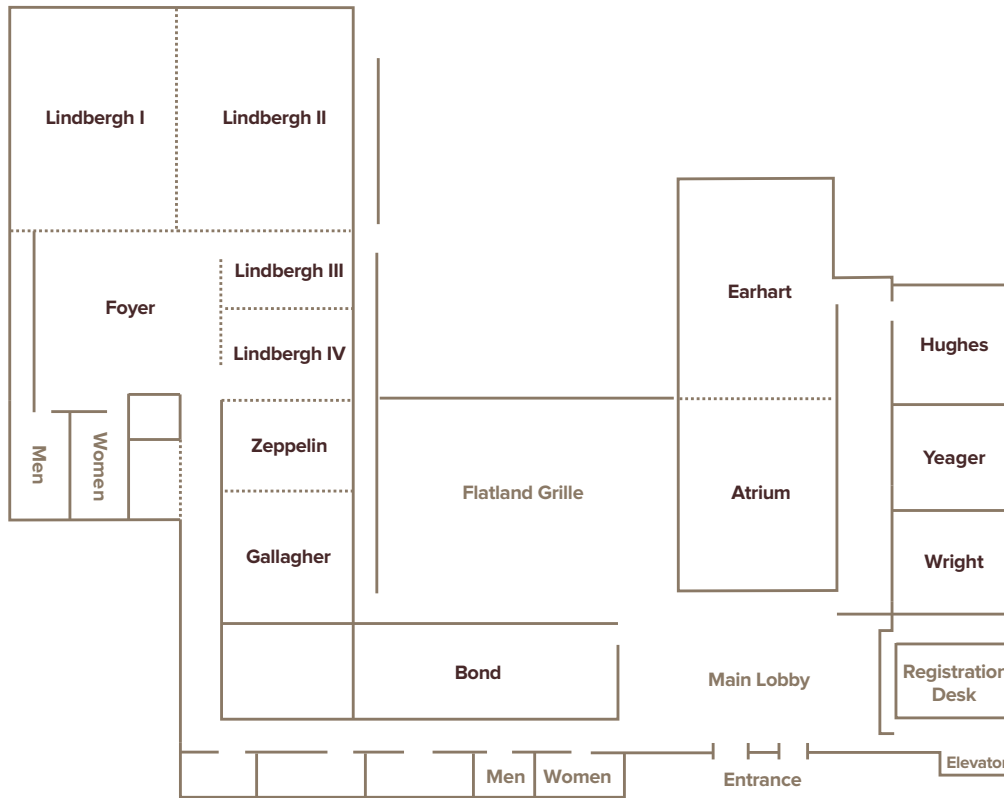

DoubleTree by Hilton Hotel Dallas - DFW Airport North

4441 W John Carpenter Frwy
Irving, Texas 75063
(972) 815-0210

dfwairportnorth.doubletree.com

LOCATION

DoubleTree by Hilton Hotel Dallas – DFW Airport North is located less than three miles from DFW International Airport, ideally situated for business, meeting and leisure travelers alike. Its central location is convenient to area business complexes, restaurants, shopping and entertainment venues, including: Grapevine Mills Mall, Grapevine wineries, Cowboys Stadium, Texas Motor Speedway, Rangers Ballpark and Six Flags over Texas

MEETING FACILITIES

Grand Ballroom totals more than 7,600 square feet. There are a total of 12 meeting rooms with banquet seating up to 400 and receptions up to 1,000.

TRANSPORTATION

Complimentary 24-hour transportation to/from DFW Airport available. Local transportation within five-mile radius upon availability.

DoubleTree by Hilton Hotel Dallas - DFW Airport North

Meeting Room	L x W H	Sq. Feet	Banquet	Classroom	Conference	Reception	Theater	U-Shape
Lindbergh Grand Ballroom	-	7,654	400	380	-	1,000	550	-
Lindbergh I	37 x 49	1,813	120	90	50	180	150	50
Lindbergh II	39 x 49	1,911	120	90	50	180	150	50
Lindbergh III	29 x 19	551	40	20	18	50	50	18
Lindbergh IV	29 x 19	551	40	20	18	50	50	18
Zeppelin	29 x 24	696	40	30	18	75	50	20
Gallagher	29 x 24	696	40	30	18	75	50	20
Foyer	37 x 37	1,369	110	-	-	140	-	-
Wright	24 x 24	576	30	20	16	50	40	16
Yeager	24 x 24	576	30	20	16	50	40	16
Hughes	24 x 24	576	30	20	16	50	40	16
Earhart	37 x 35	1,295	110	60	32	80	125	40
Atrium	36 x 49	1,764	150	-	-	225	-	-
Bond	48 x 32	1,536	80	80	40	140	120	40
Lindbergh Square	-	6,195	400	380	-	1,000	550	-