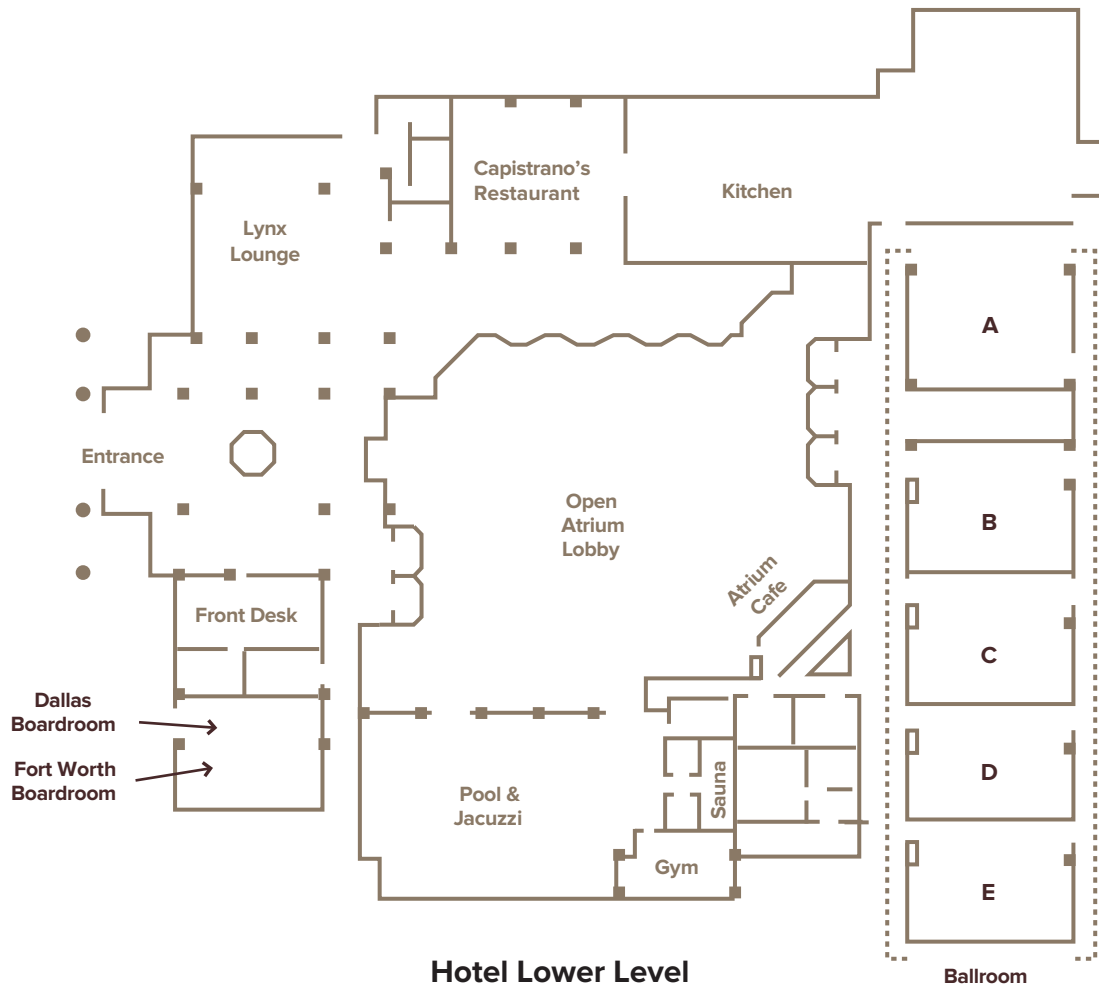

ACCOMMODATIONS

Upscale Mediterranean-style all-suite hotel surrounding a 10-story atrium. Each suite includes a private bedroom with separate vanity and one king-size or two double beds, plus a separate living area with sofa sleeper and well-lit work desk with ergonomic chair. Rooms are equipped with dual-line telephones with voice mail and modem capabilities.

MEETING FACILITIES

More than 8,000 sq.ft of meeting/banquet space for any size function, from small executive board meetings to large general sessions of up to 410. All meeting space, with the exception of the Conference Suites, is located on the first floor, off the garden atrium.

Embassy Suites DFW Airport South

Hotel Lower Level

Ballroom

Meeting Room	L x W x H	Sq. Feet	Theater	Classroom	Conference	U-Shape	Hollow Square	Rounds	Reception
Ballroom	153 x 39 x 9	5,965	410	260	-	125	100	350	400
A	37 x 39 x 9	1,440	90	65	35	30	35	70	80
B	29 x 39 x 9	1,130	84	55	30	26	30	60	72
C	29 x 39 x 9	1,130	84	55	30	26	30	60	72
D	29 x 39 x 9	1,130	84	55	30	26	30	60	72
E	29 x 39 x 9	1,130	84	55	30	26	30	60	72
Dallas	19 x 31 x 9	570	40	20	18	16	18	30	40
Fort Worth	18 x 31 x 9	558	40	20	18	16	18	30	40
Conference Suites (4)	22.5 x 13.5 x 8	304	-	-	10	-	-	-	-