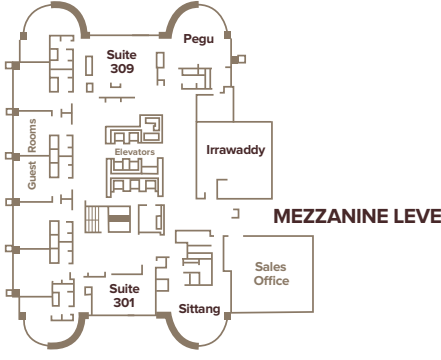

Meeting Room	L x W x H	Sq. Feet	Theater	School Room	Hollow Square	Reception	Banquet	Floor Covering
Las Colinas Ballroom	75 x 142	10,650	1,200	700 - 627	-	2,000	780 - 936	yes
Salons A, B & C (ea.)	25 x 33 x 14	825	60	40 - 48	20	75	50 - 60	yes
Salons D & E (ea.)	75 x 38 x 15	2,850	270	180 - 165	65	250	240 - 288	yes
Salon F	75 x 32 x 14	2,400	160	120 - 165	54	200	180 - 216	yes
Mandalay Ballroom	55 x 93 x 14	5,115	490	280 - 297	100	547	400 - 480	yes
Mandalay E & W (ea.)	55 x 45 x 14	2,475	192	120 - 141	65	240	100 - 240	yes
Mandalay Foyer	37 x 55 x 14	2,035	-	12-	-	190	100 - 120	yes
Las Colinas Boardroom	29 x 40 x 10	1,160	-	69	-	-	-	yes
Boardroom Foyer	23 x 21 x 10	483	-	27	-	-	40	yes
Rangoon	36 x 41 x 10	1,476	120	70 - 84	40	150	120 - 144	yes
Lashio	28 x 21 x 10	588	40	24 - 33	25	40	32 - 50	yes
Bengal	18 x 23 x 10	414	30	24	12	30	24 - 30	yes
Salween	20 x 25 x 10	500	40	32 - 27	14	30	40 - 144	yes
Andaman	35 x 24 x 10	840	60	45 - 48	34	75	60	yes
Martaban	36 x 24 x 10	880	75	45 - 51	20	60	60	yes
Nepal (Lake)	30 x 35 x 10	1,050	100	60 - 63	40	90	80 - 88	yes
Rhapsody (Lake)	Irregular	4,518	150	75 - 50	25	250	210 - 250	yes
Pegu (Mezzanine)	24 x 24 x 9	576	40	20 - 33	24	40	40 - 48	yes
Sittang (Mezzanine)	24 x 24 x 9	576	40	20 - 33	24	40	40 - 48	yes
Irrawaddy (Mezzanine)	24 x 18 x 9	486	40	24 - 27	24	40	40 - 48	yes
Suite 301 (Mezzanine)	25 x 18 x 9	425	24	16 - 24	18	30	30	yes
Suite 309 (Mezzanine)	25 x 18 x 9	425	24	16 - 24	18	30	30	yes
Boardroom Balcony	-	830	-	-	-	30	-	no
Trevi's Patio (Lake)	-	2,430	-	-	-	75	-	no
Myanmar Court (Lake)	-	16,701	250	-	-	600	400 - 500	no
Sagaing Court (Lake)	-	11,737	-	-	-	150	70 - 84	no
Trevi's Patio • Myanmar	-	19,131	-	-	-	-	-	no
Enjolie (Lake)	Irregular	2,736	-	-	-	-	70 - 100	yes