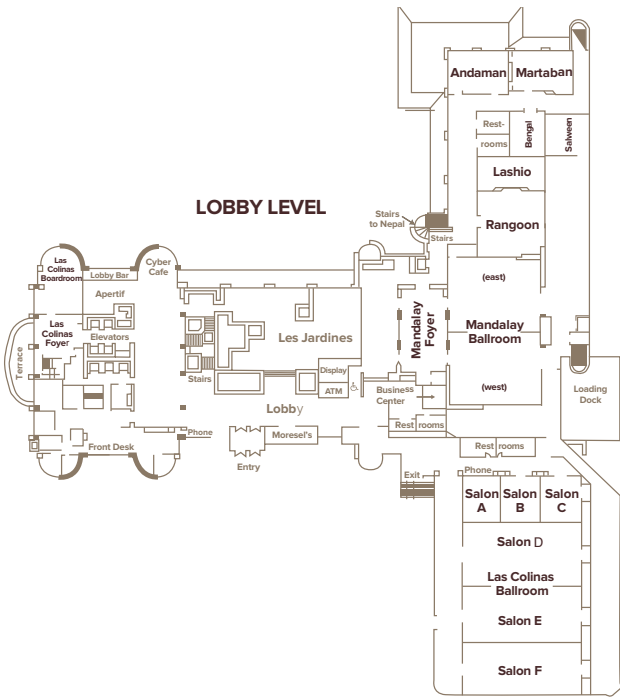

Meeting Room	L x W x H	Sq. Feet	Theater	School Room	Hollow Square	Reception	Banquet	Floor Covering
Las Colinas Ballroom	75 x 142	10,650	1,200	700 - 627	-	2,000	780 - 936	yes
Salons A, B & C (ea.)	25 x 33 x 14	825	60	40 - 48	20	75	50 - 60	yes
Salons D & E (ea.)	75 x 38 x 15	2,850	270	180 - 165	65	250	240 - 288	yes
Salon F	75 x 32 x 14	2,400	160	120 - 165	54	200	180 - 216	yes
Mandalay Ballroom	55 x 93 x 14	5,115	490	280 - 297	100	547	400 - 480	yes
Mandalay E & W (ea.)	55 x 45 x 14	2,475	192	120 - 141	65	240	100 - 240	yes
Mandalay Foyer	37 x 55 x 14	2,035	-	12-	-	190	100 - 120	yes
Las Colinas Boardroom	29 x 40 x 10	1,160	-	69	-	-	-	yes
Boardroom Foyer	23 x 21 x 10	483	-	27	-	-	40	yes
Rangoon	36 x 41 x 10	1,476	120	70 - 84	40	150	120 - 144	yes
Lashio	28 x 21 x 10	588	40	24 - 33	25	40	32 - 50	yes
Bengal	18 x 23 x 10	414	30	24	12	30	24 - 30	yes
Salween	20 x 25 x 10	500	40	32 - 27	14	30	40 - 144	yes
Andaman	35 x 24 x 10	840	60	45 - 48	34	75	60	yes
Martaban	36 x 24 x 10	880	75	45 - 51	20	60	60	yes
Nepal (Lake)	30 x 35 x 10	1,050	100	60 - 63	40	90	80 - 88	yes
Rhapsody (Lake)	Irregular	4,518	150	75 - 50	25	250	210 - 250	yes
Pegu (Mezzanine)	24 x 24 x 9	576	40	20 - 33	24	40	40 - 48	yes
Sittang (Mezzanine)	24 x 24 x 9	576	40	20 - 33	24	40	40 - 48	yes
Irrawaddy (Mezzanine)	24 x 18 x 9	486	40	24 - 27	24	40	40 - 48	yes
Suite 301 (Mezzanine)	25 x 18 x 9	425	24	16 - 24	18	30	30	yes
Suite 309 (Mezzanine)	25 x 18 x 9	425	24	16 - 24	18	30	30	yes
Boardroom Balcony	-	830	-	-	-	30	-	no
Trevi's Patio (Lake)	-	2,430	-	-	-	75	-	no
Myanmar Court (Lake)	-	16,701	250	-	-	600	400 - 500	no
Sagaing Court (Lake)	-	11,737	-	-	-	150	70 - 84	no
Trevi's Patio • Myanmar	-	19,131	-	-	-	-	-	no
Enjolie (Lake)	Irregular	2,736	-	-	-	-	70 - 100	yes