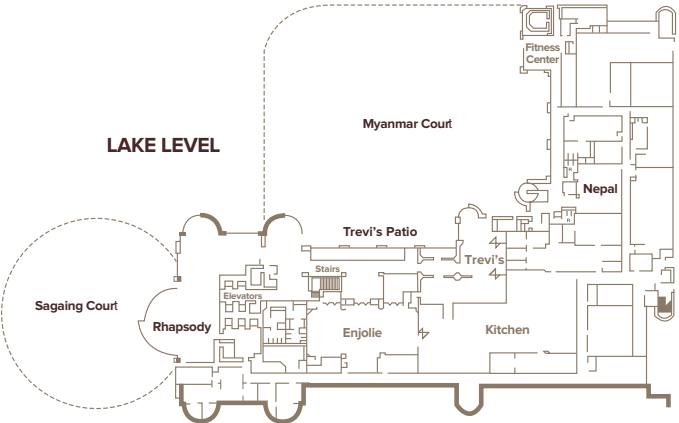

Meeting Room	L x W x H	Sq. Feet	Theater	School Room	Hollow Square	Reception	Banquet	Floor Covering
Las Colinas Ballroom	75 x 142	10,650	1,200	700 - 627	-	2,000	780 - 936	yes
Salons A, B & C (ea.)	25 x 33 x 14	825	60	40 - 48	20	75	50 - 60	yes
Salons D & E (ea.)	75 x 38 x 15	2,850	270	180 - 165	65	250	240 - 288	yes
Salon F	75 x 32 x 14	2,400	160	120 - 165	54	200	180 - 216	yes
Mandalay Ballroom	55 x 93 x 14	5,115	490	280 - 297	100	547	400 - 480	yes
Mandalay E & W (ea.)	55 x 45 x 14	2,475	192	120 - 141	65	240	100 - 240	yes
Mandalay Foyer	37 x 55 x 14	2,035	-	12-	-	190	100 - 120	yes
Las Colinas Boardroom	29 x 40 x 10	1,160	-	69	-	-	-	yes
Boardroom Foyer	23 x 21 x 10	483	-	27	-	-	40	yes
Rangoon	36 x 41 x 10	1,476	120	70 - 84	40	150	120 - 144	yes
Lashio	28 x 21 x 10	588	40	24 - 33	25	40	32 - 50	yes
Bengal	18 x 23 x 10	414	30	24	12	30	24 - 30	yes
Salween	20 x 25 x 10	500	40	32 - 27	14	30	40 - 144	yes
Andaman	35 x 24 x 10	840	60	45 - 48	34	75	60	yes
Martaban	36 x 24 x 10	880	75	45 - 51	20	60	60	yes
Nepal (Lake)	30 x 35 x 10	1,050	100	60 - 63	40	90	80 - 88	yes
Rhapsody (Lake)	Irregular	4,518	150	75 - 50	25	250	210 - 250	yes
Pegu (Mezzanine)	24 x 24 x 9	576	40	20 - 33	24	40	40 - 48	yes
Sittang (Mezzanine)	24 x 24 x 9	576	40	20 - 33	24	40	40 - 48	yes
Irrawaddy (Mezzanine)	24 x 18 x 9	486	40	24 - 27	24	40	40 - 48	yes
Suite 301 (Mezzanine)	25 x 18 x 9	425	24	16 - 24	18	30	30	yes
Suite 309 (Mezzanine)	25 x 18 x 9	425	24	16 - 24	18	30	30	yes
Boardroom Balcony	-	830	-	-	-	30	-	no
Trevi's Patio (Lake)	-	2,430	-	-	-	75	-	no
Myanmar Court (Lake)	-	16,701	250	-	-	600	400 - 500	no
Sagaing Court (Lake)	-	11,737	-	-	-	150	70 - 84	no
Trevi's Patio • Myanmar	-	19,131	-	-	-	-	-	no
Enjolie (Lake)	Irregular	2,736	-	-	-	-	70 - 100	yes