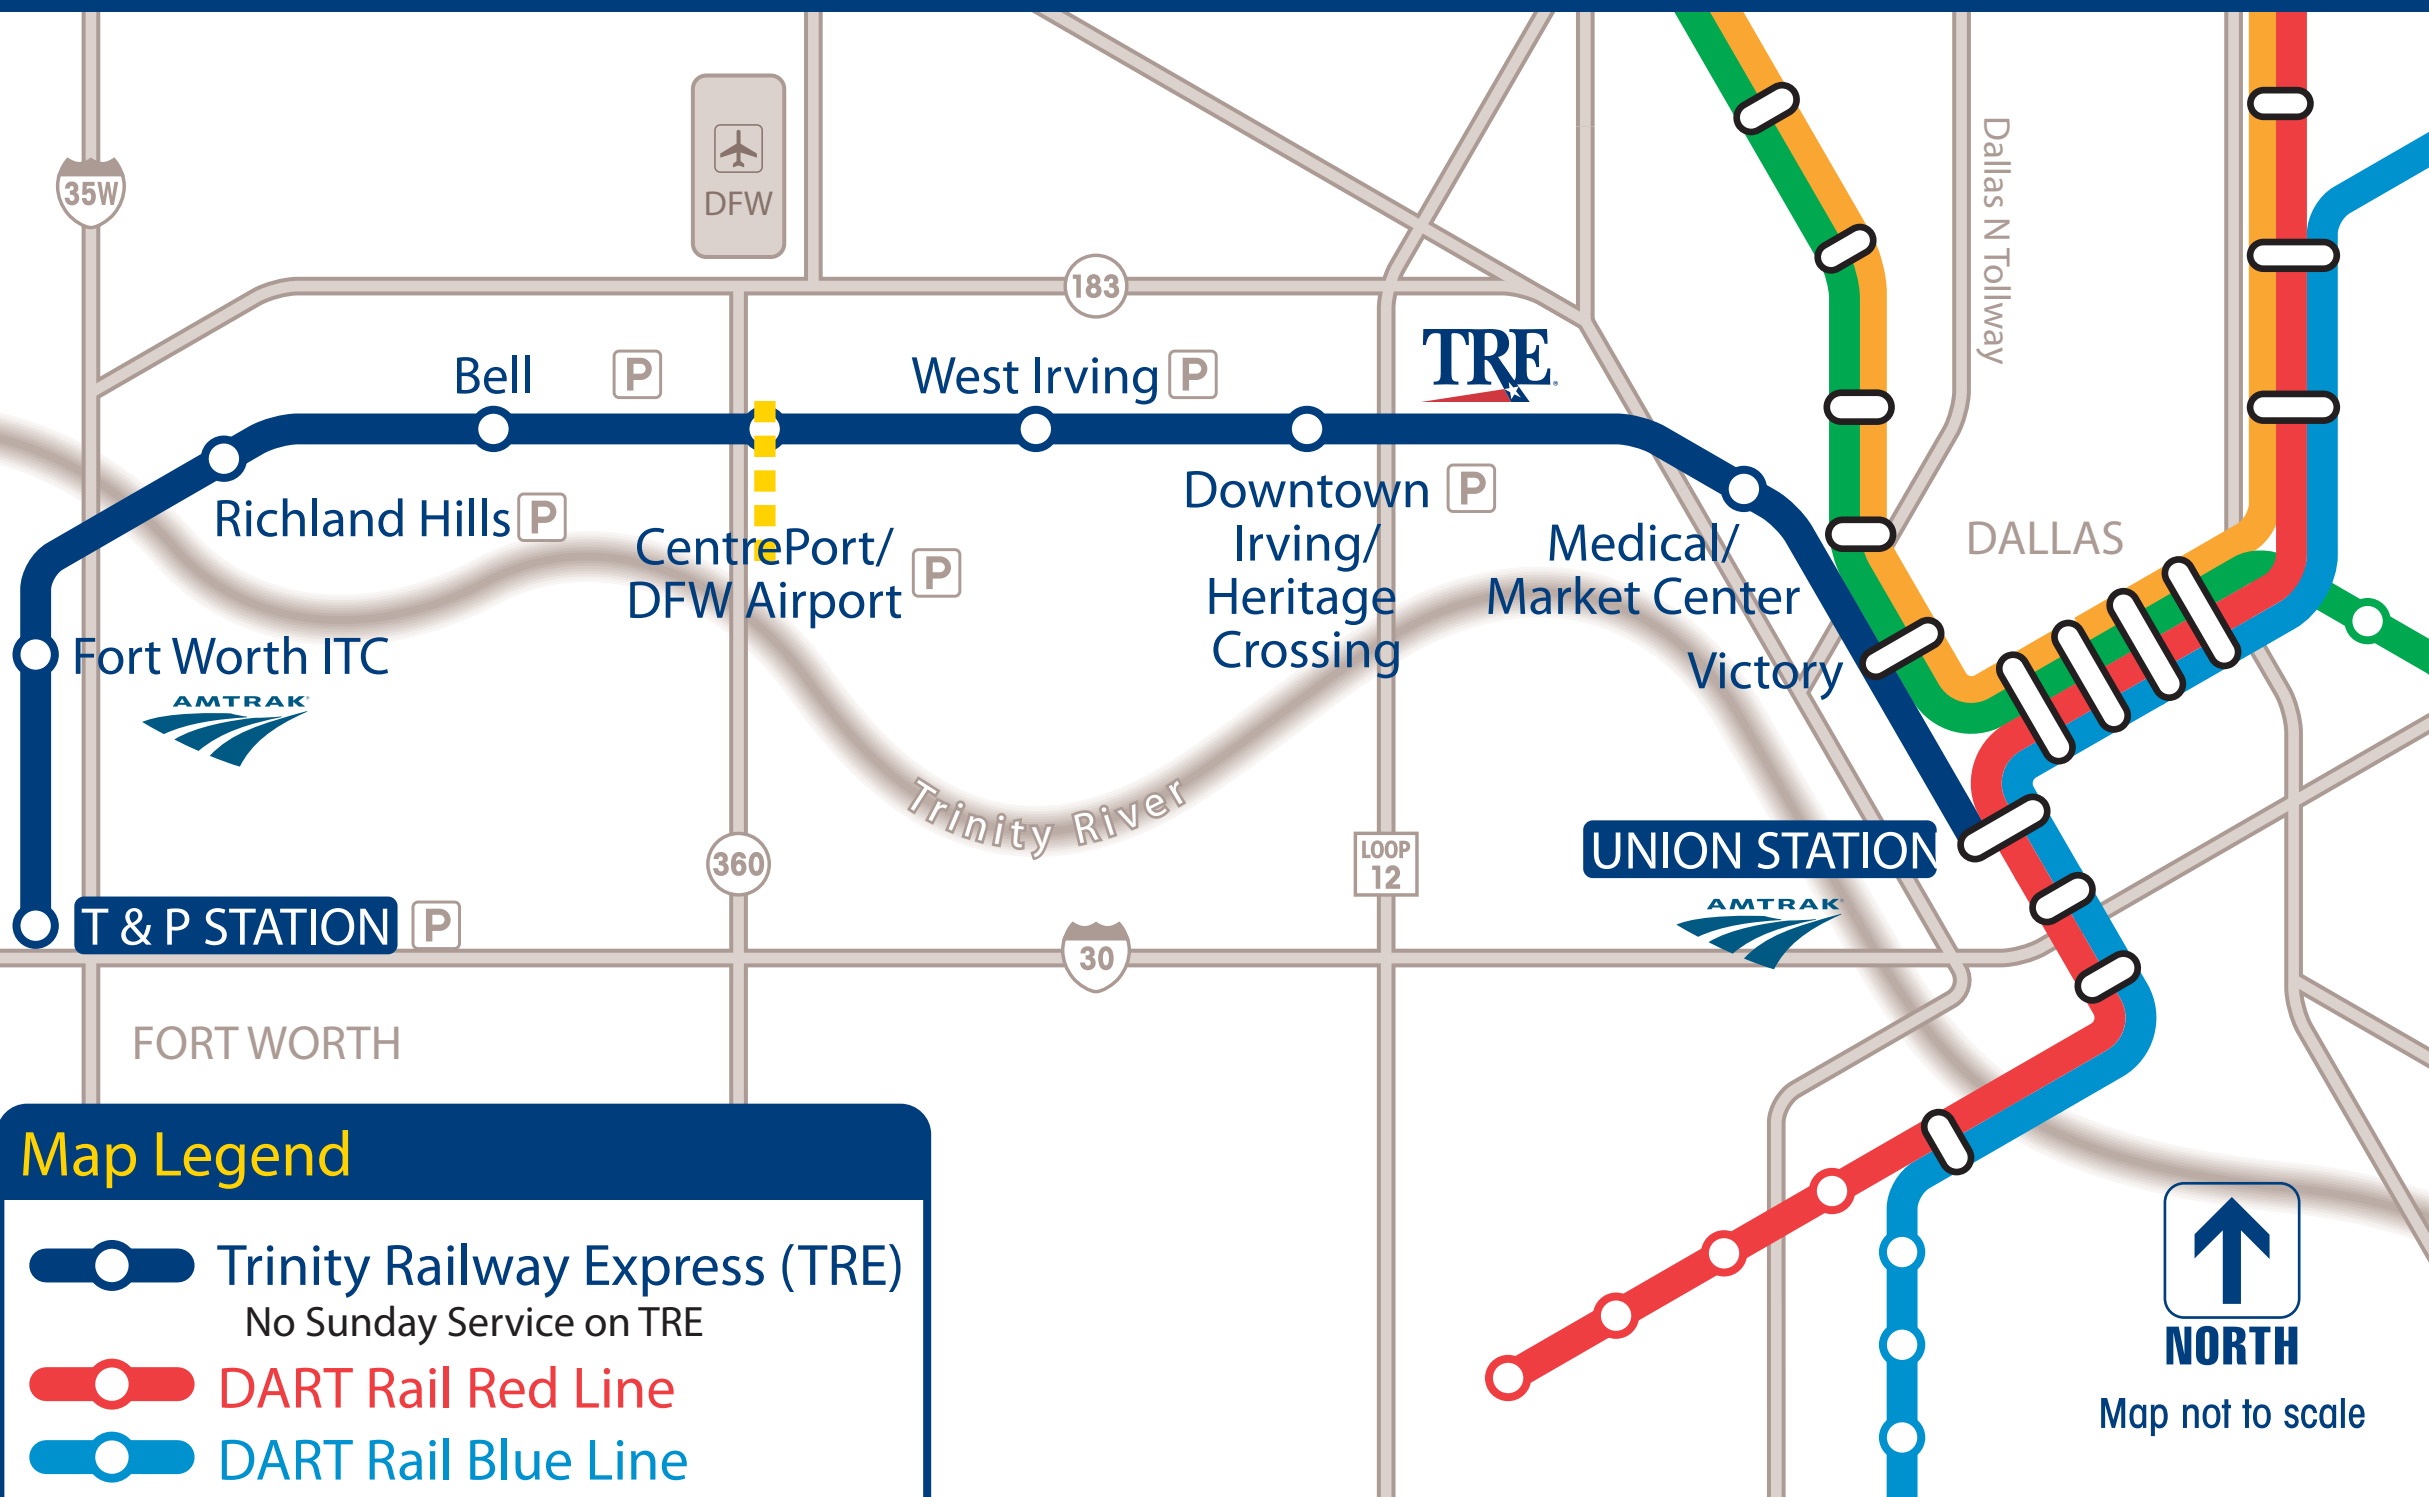

Trinity Railway Express

Map Legend

- Trinity Railway Express (TRE)
No Sunday Service on TRE
- DART Rail Red Line
- DART Rail Blue Line
- DART Rail Green Line
- DART Rail Orange Line

- TRE Fare Zone Boundary
- Parking Available

NORTH

Map not to scale