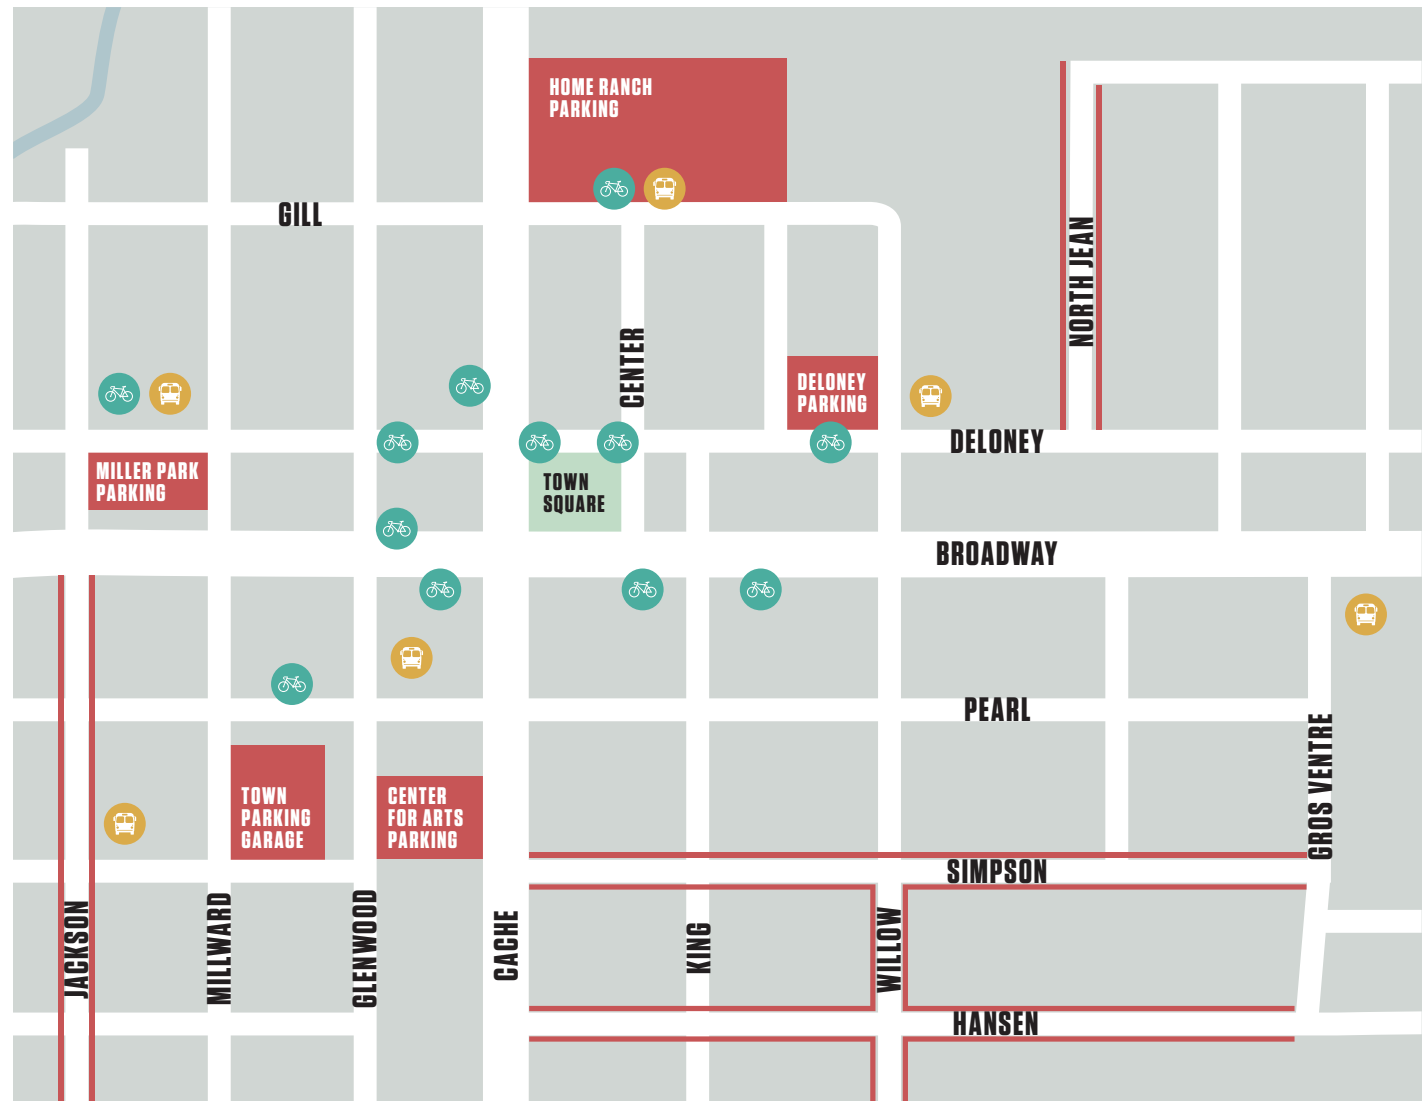

LOCALS DOWNTOWN ACCESS MAP

Bike, walk, or take the bus to Town. If you drive, park at the garage, lots, or on the town perimeter where parking is free all day.

You're in the know and know where to go. Park like a local, or leave your car behind, and enjoy!

KEY

- FREE Parking
- All Day Street Parking
- Bike Racks
- START Bus Stop