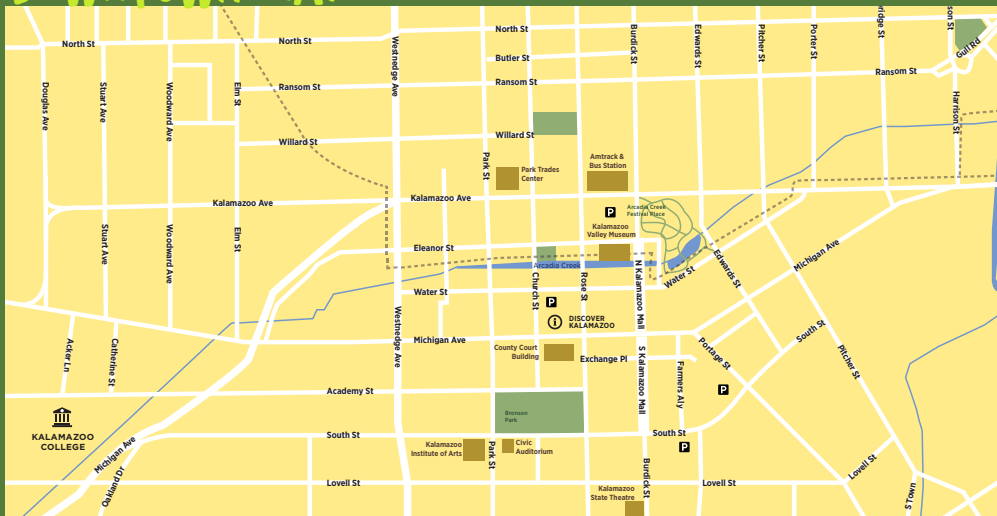

Spirit of Kalamazoo (ice cream only)
154 S. Kalamazoo Mall, Kalamazoo
382-6249 $

ITALIAN / PIZZA
Benny DiCarta's
232 E. Michigan Ave., Kalamazoo
903-2828 $

Bimbo's Pizza *
338 E. Michigan Ave., Kalamazoo
349-3134 $

Comensoli's Italian Bistro & Bar
762 W. Main St., Kalamazoo
345-6755 $$

Papa's Italian Sausage
543 E. Ransom St., Kalamazoo
373-5707 $

LATIN AMERICAN
ROCA
247 S. Kalamazoo Mall, Kalamazoo
888-8990 $$

MEDITERRANEAN
Blue Dolphin/Papa Pete's Tavern
502 S. Burdick St., Kalamazoo
343-4993 $$

Rustica *
236 S. Kalamazoo Mall, Kalamazoo
492-0247 $$

MEXICAN
La Familia Café
224 W. Michigan Ave., Kalamazoo
312-8014 $

Taco Bob's
248 S. Kalamazoo Mall, Kalamazoo
978-0776 $

PUB / GRILL
Bell's Eccentric Café *
355 E. Kalamazoo Ave., Kalamazoo
382-2332 $

Green Top Tavern
250 E. Michigan Ave., Kalamazoo
342-5938 $

Harvey's On the Mall
416 S. Burdick St., Kalamazoo
492-7506 $

HopCat *
300 E. Water St., Kalamazoo
210-0075 $$

Kalamazoo Beer Exchange
211 E. Water St., Kalamazoo
532-1188 $$

LFG Liquor.Food.Gaming
116 Portage St., Kalamazoo
365-0112 $$

Old Dog Tavern *
402 E. Kalamazoo Ave., Kalamazoo
381-5677 $$

Shakespeare's Pub *
241 E. Kalamazoo Ave., Kalamazoo
488-7782 $$

SEAFOOD
Kiki's Crab & Fry
inside Park Street Market
512 N. Park St., Kalamazoo
343-8300 $

COMING SOON!
B-Side Social House
2727 W. Michigan Ave., Kalamazoo

Bobcat Bonnie's
225 N. Rose St., Kalamazoo

DOWNTOWN MAP

While every attempt has been made to ensure the accuracy of this Dining Guide, changes in restaurants may have occurred after printing. We recommend contacting the restaurant of your choice for hours and more information.