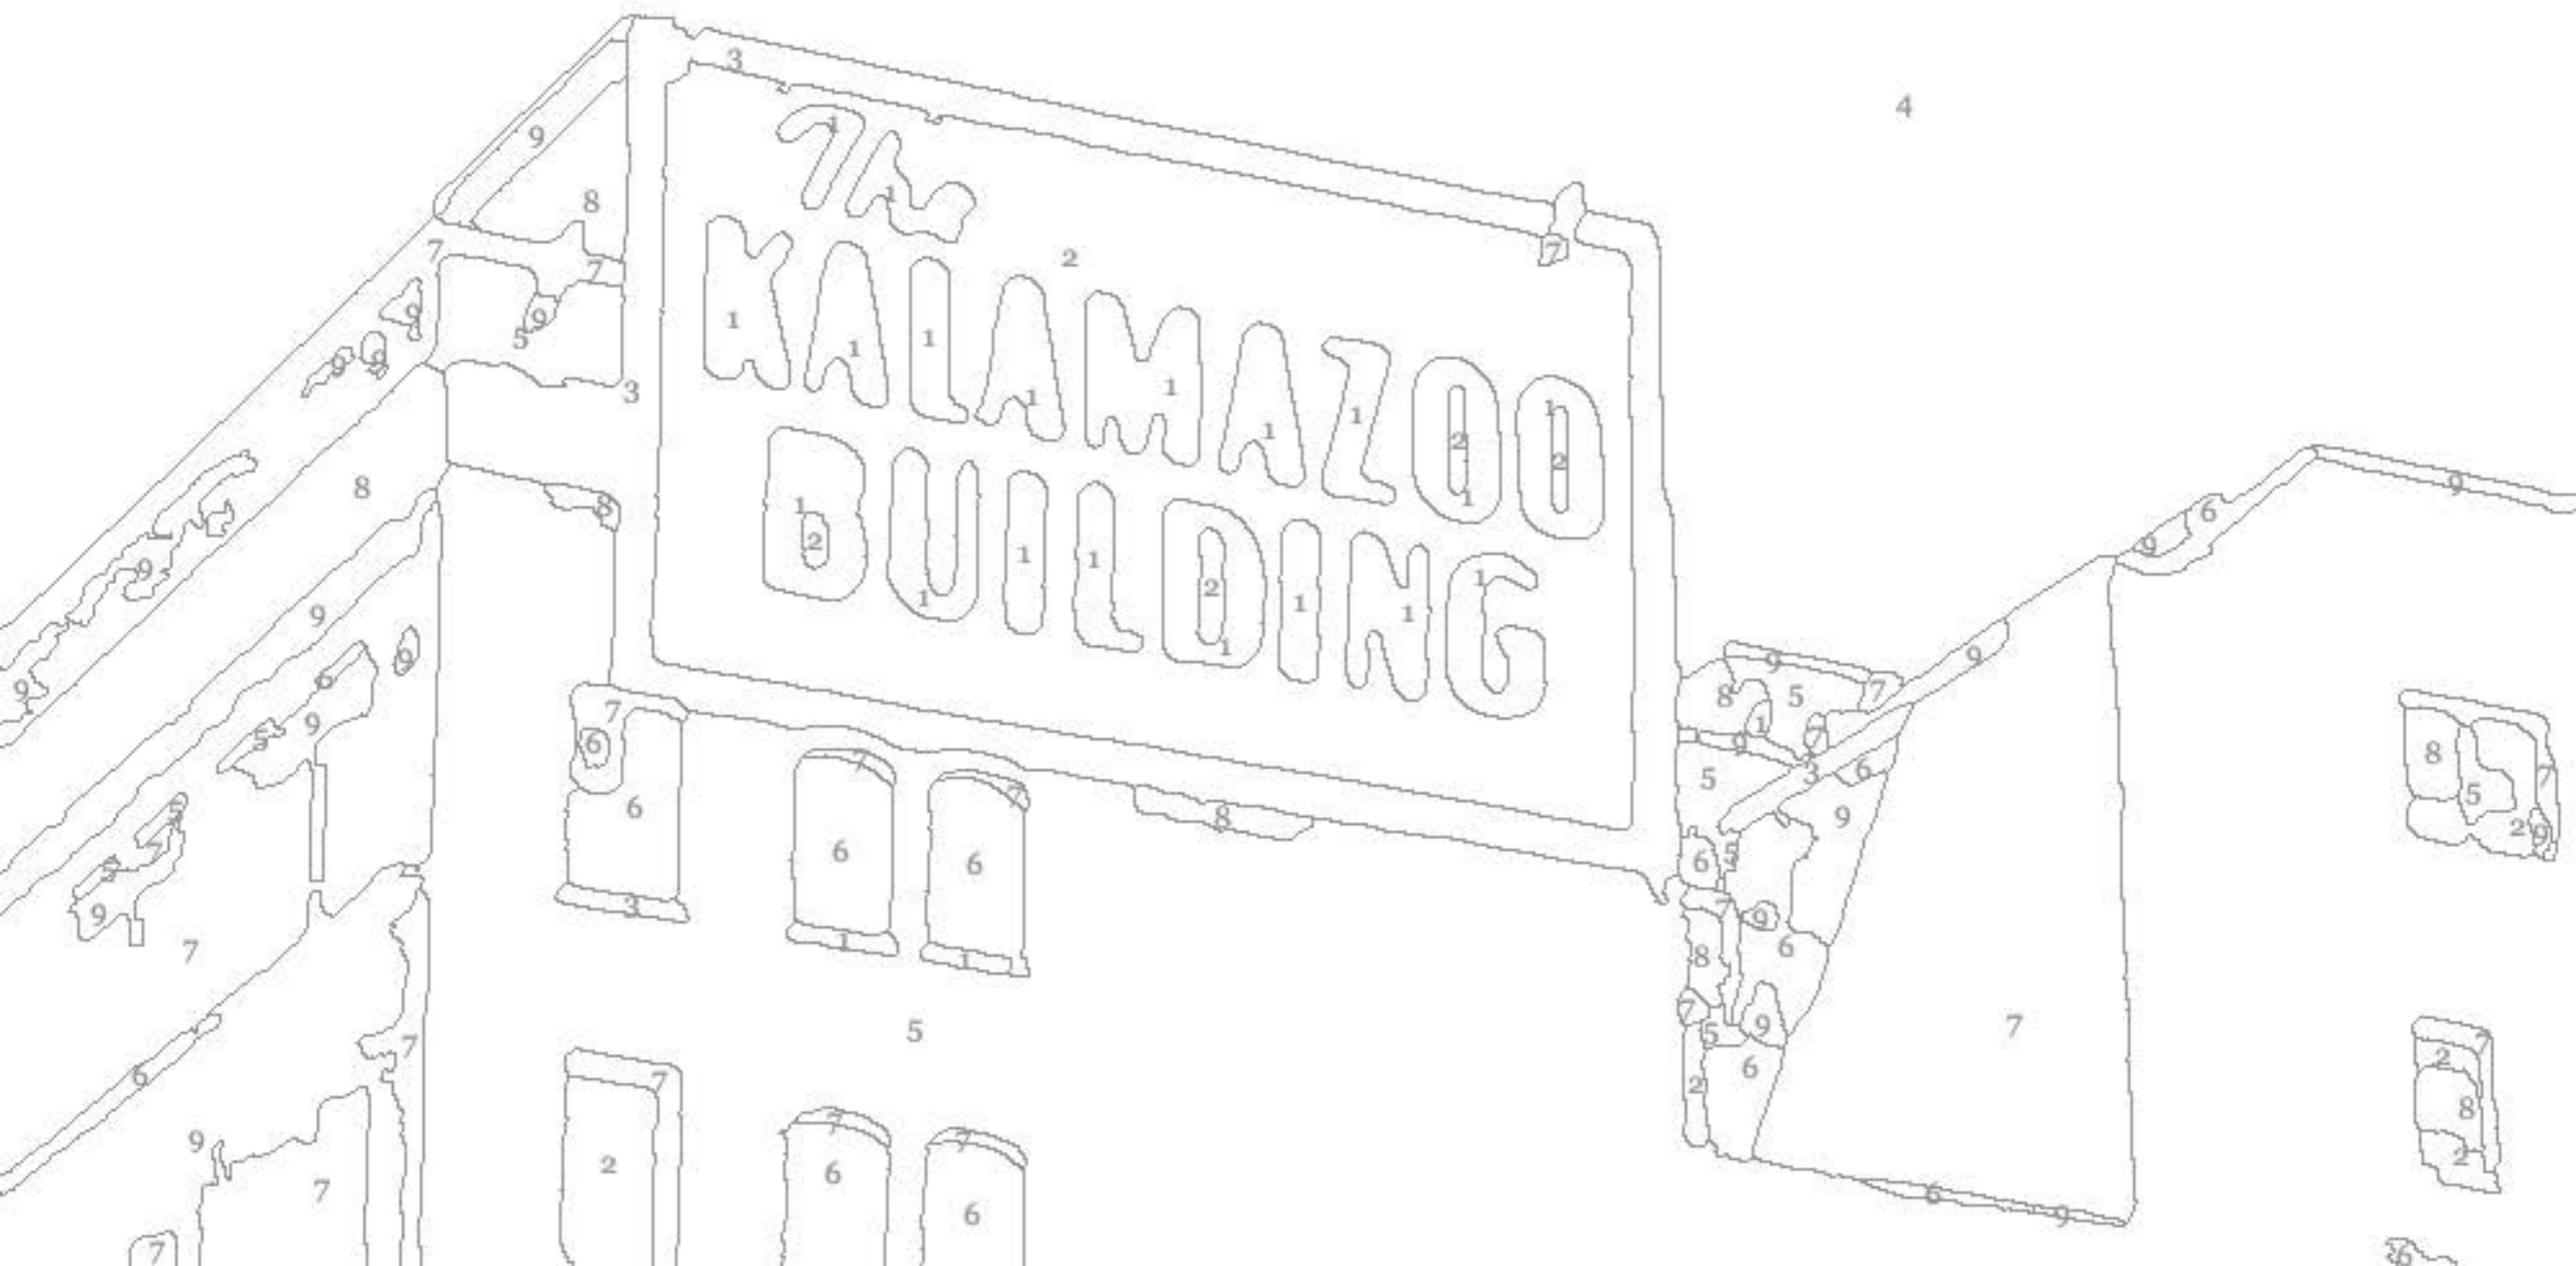

A stylized, graphic illustration of a building facade. The central focus is a large, dark grey sign with a white border, mounted on the side of a reddish-brown building. The sign features the text 'The KALAMAZOO BUILDING' in a bold, yellow, sans-serif font. The word 'The' is smaller and positioned above 'KALAMAZOO'. The building has several windows, some of which are dark, suggesting they are closed or shaded. The background is a solid, bright blue sky. The overall style is reminiscent of mid-century modern graphic design or a stylized photograph.

The
**KALAMAZOO
BUILDING**

The
KALAMAZOO
BUILDING