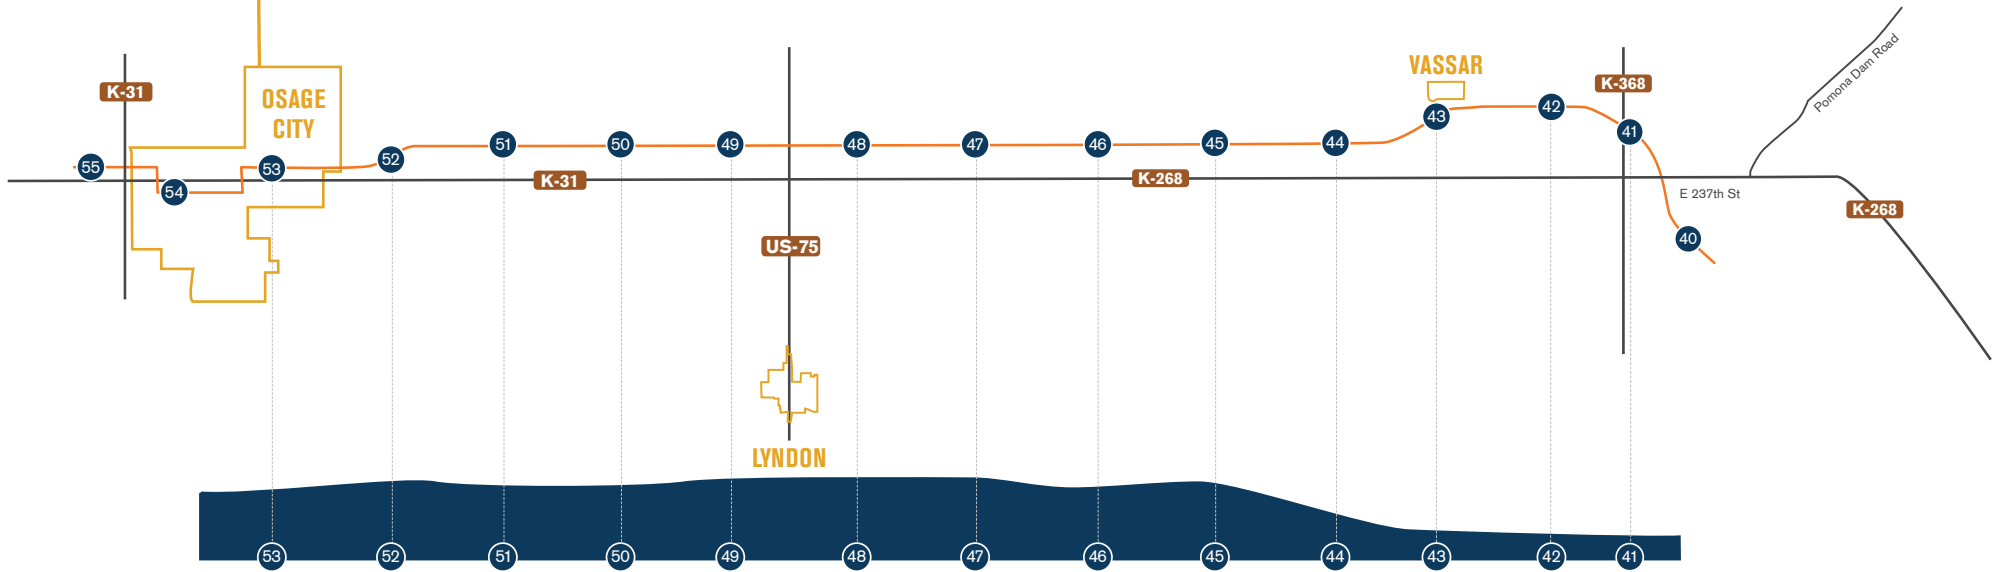

Osage City

Flint Hills Trail