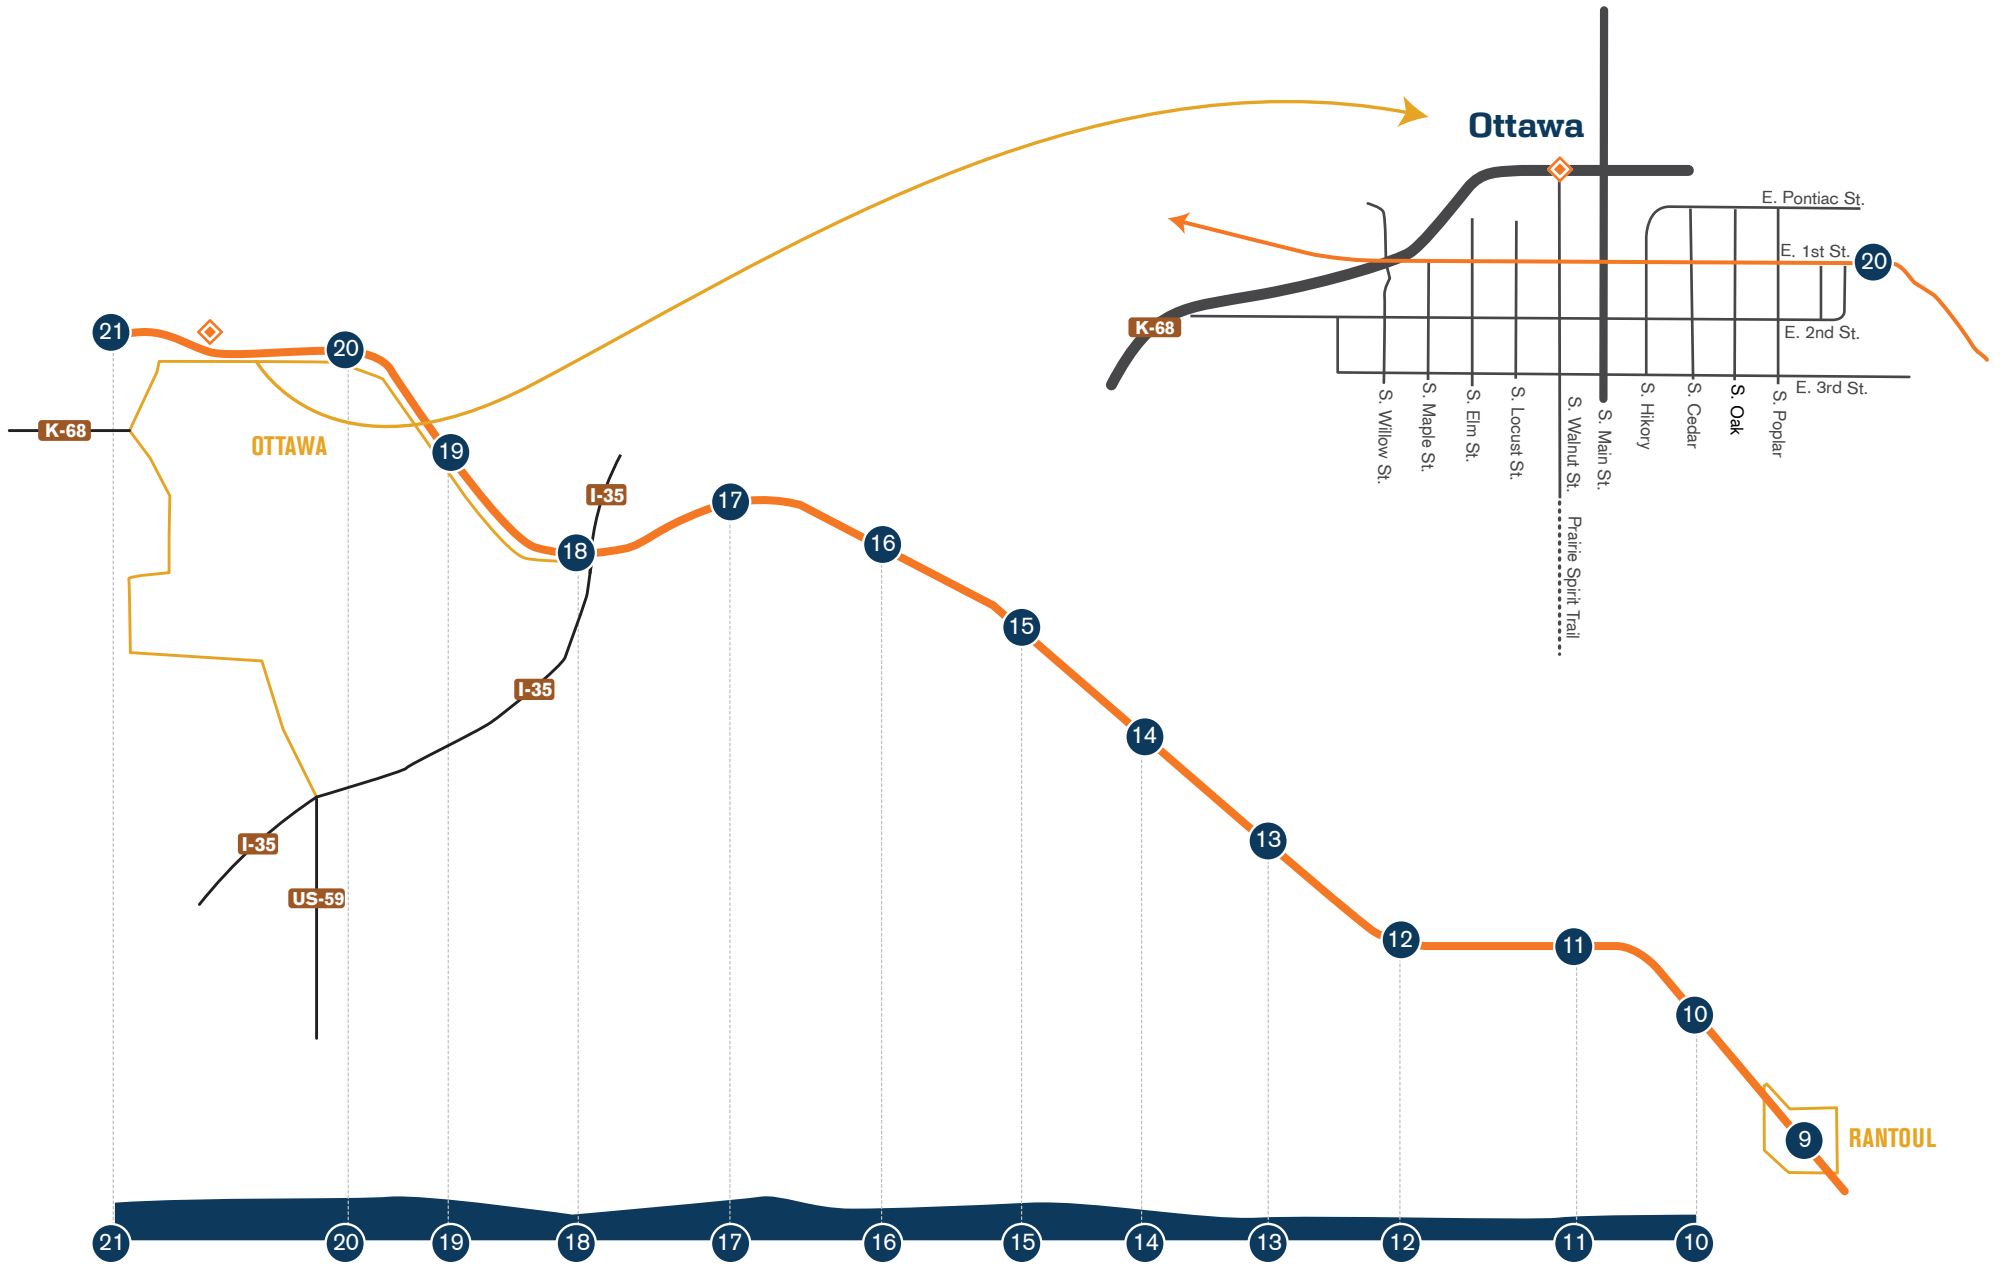

**Osawatomie**

**Rantoul**

**RANTOUL**

**OSAWATOMIE**

# Flint Hills Trail

◇ = Trailhead

# Flint Hills Trail

◇ = Trailhead

**Pomona**

**Flint Hills Trail**

- ◊ = Trailhead
- = Detour for 3 miles (look for signs)