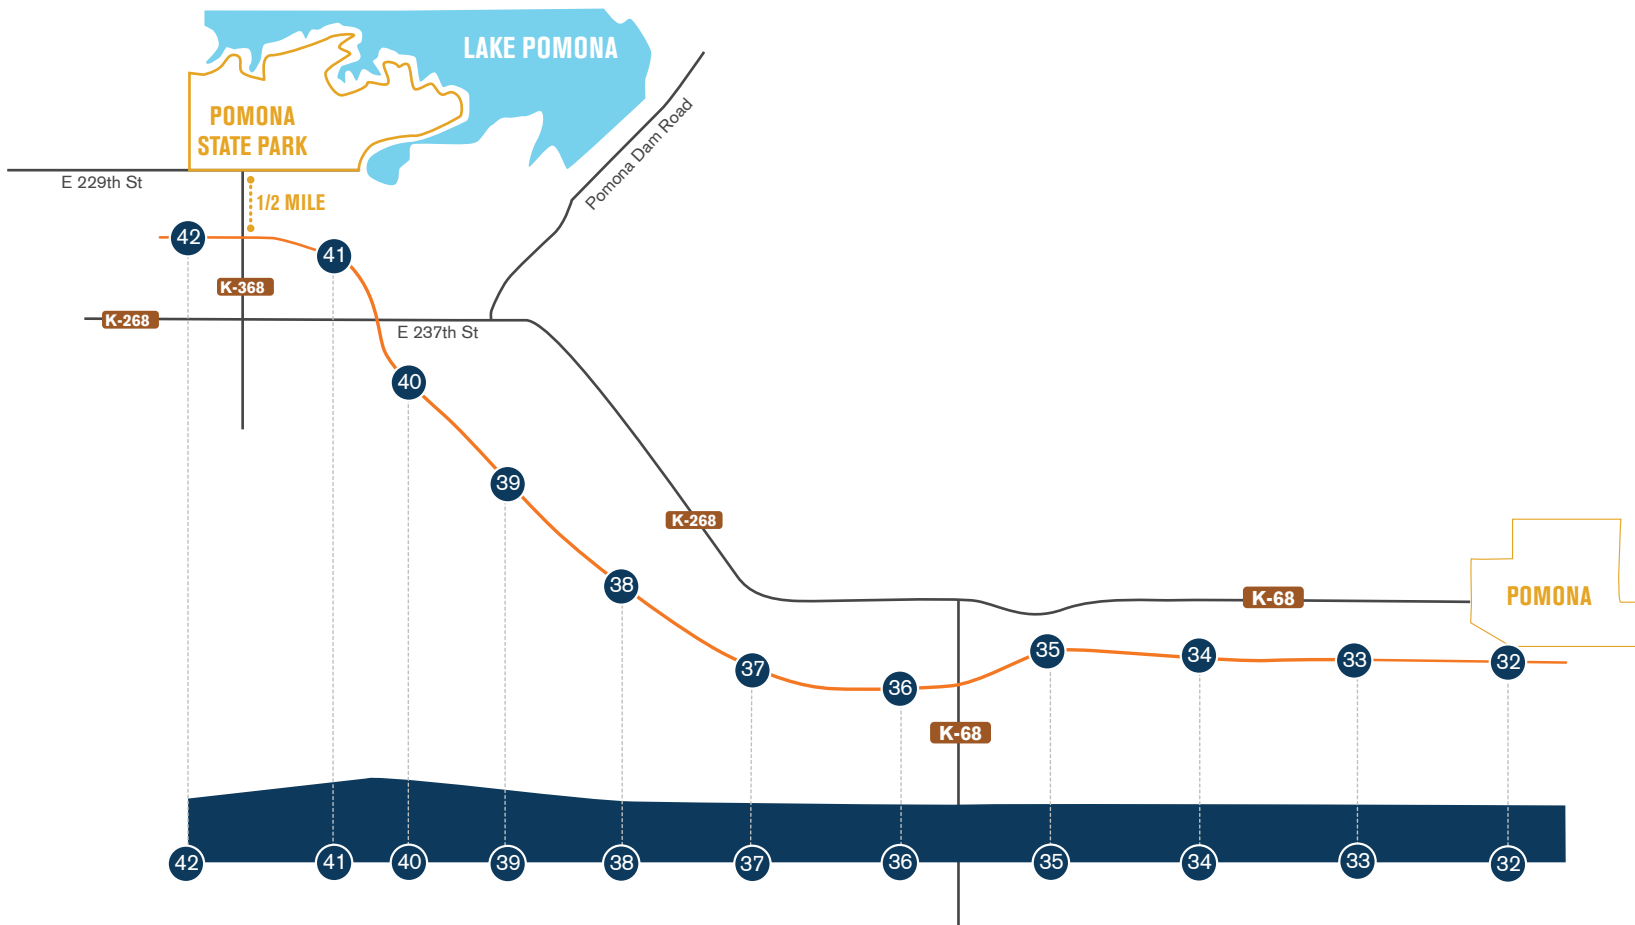

# Flint Hills Trail

◇ = Trailhead

**Pomona**

**Flint Hills Trail**

- ◊ = Trailhead
- = Detour for 3 miles (look for signs)