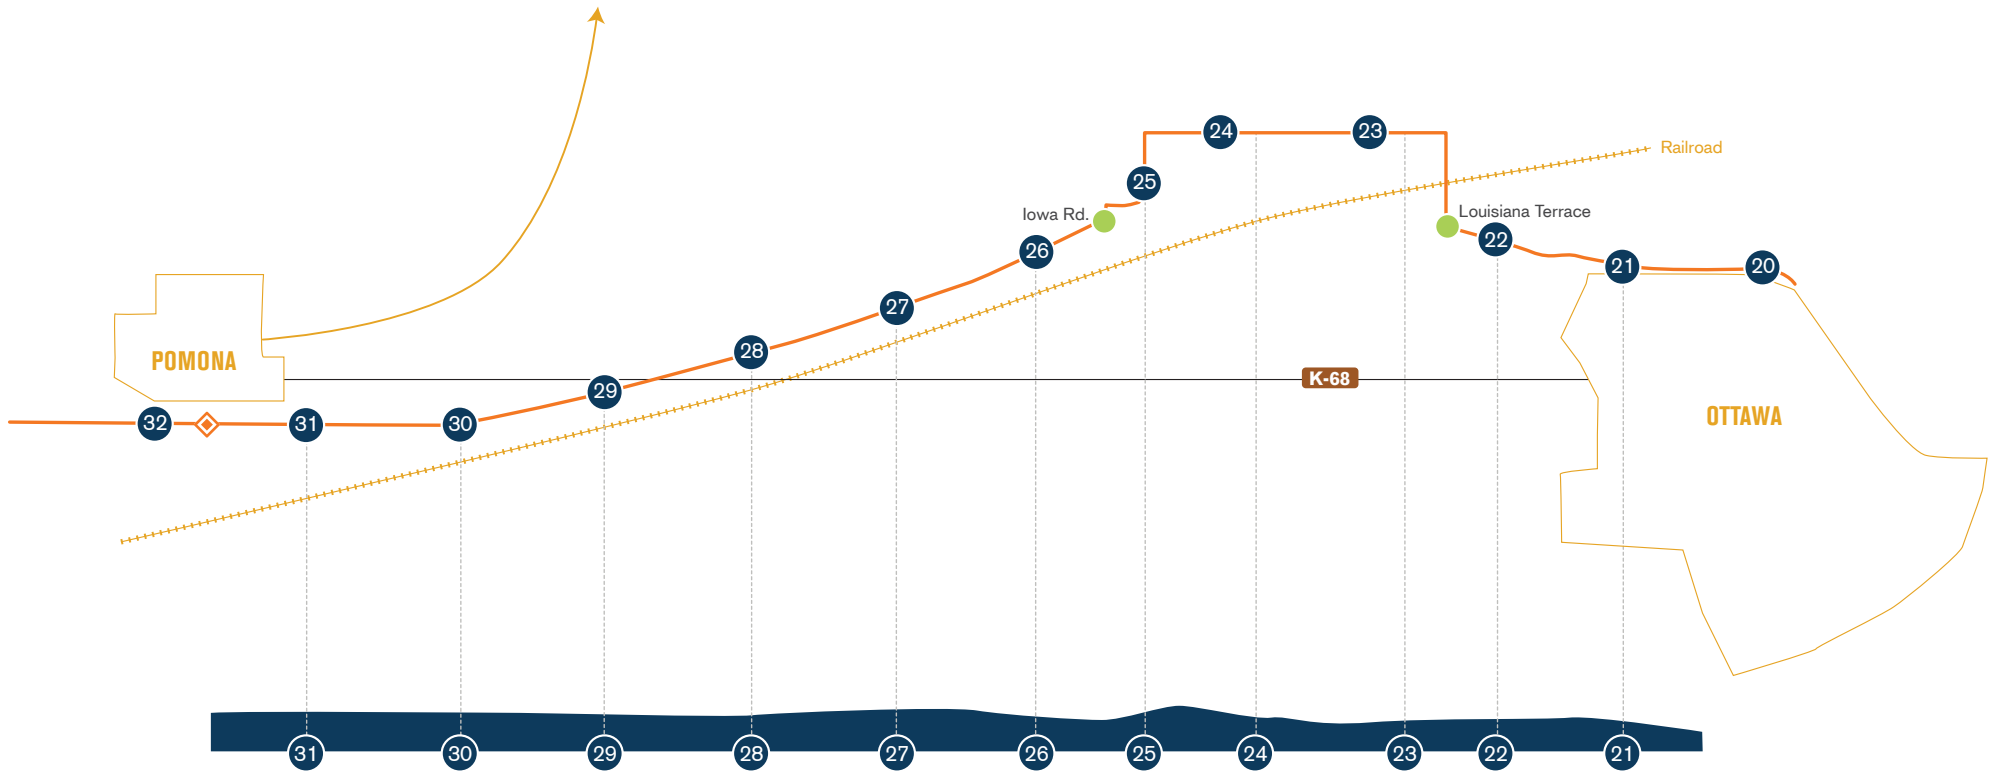

# Flint Hills Trail

◇ = Trailhead

# Flint Hills Trail

◇ = Trailhead

**Pomona**

**Flint Hills Trail**

- ◊ = Trailhead
- = Detour for 3 miles (look for signs)