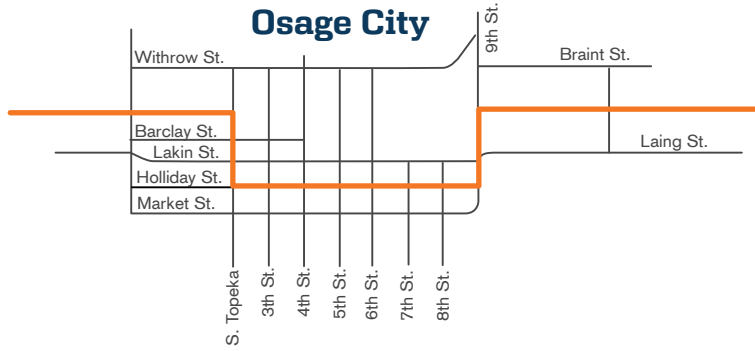

Osage City

Flint Hills Trail