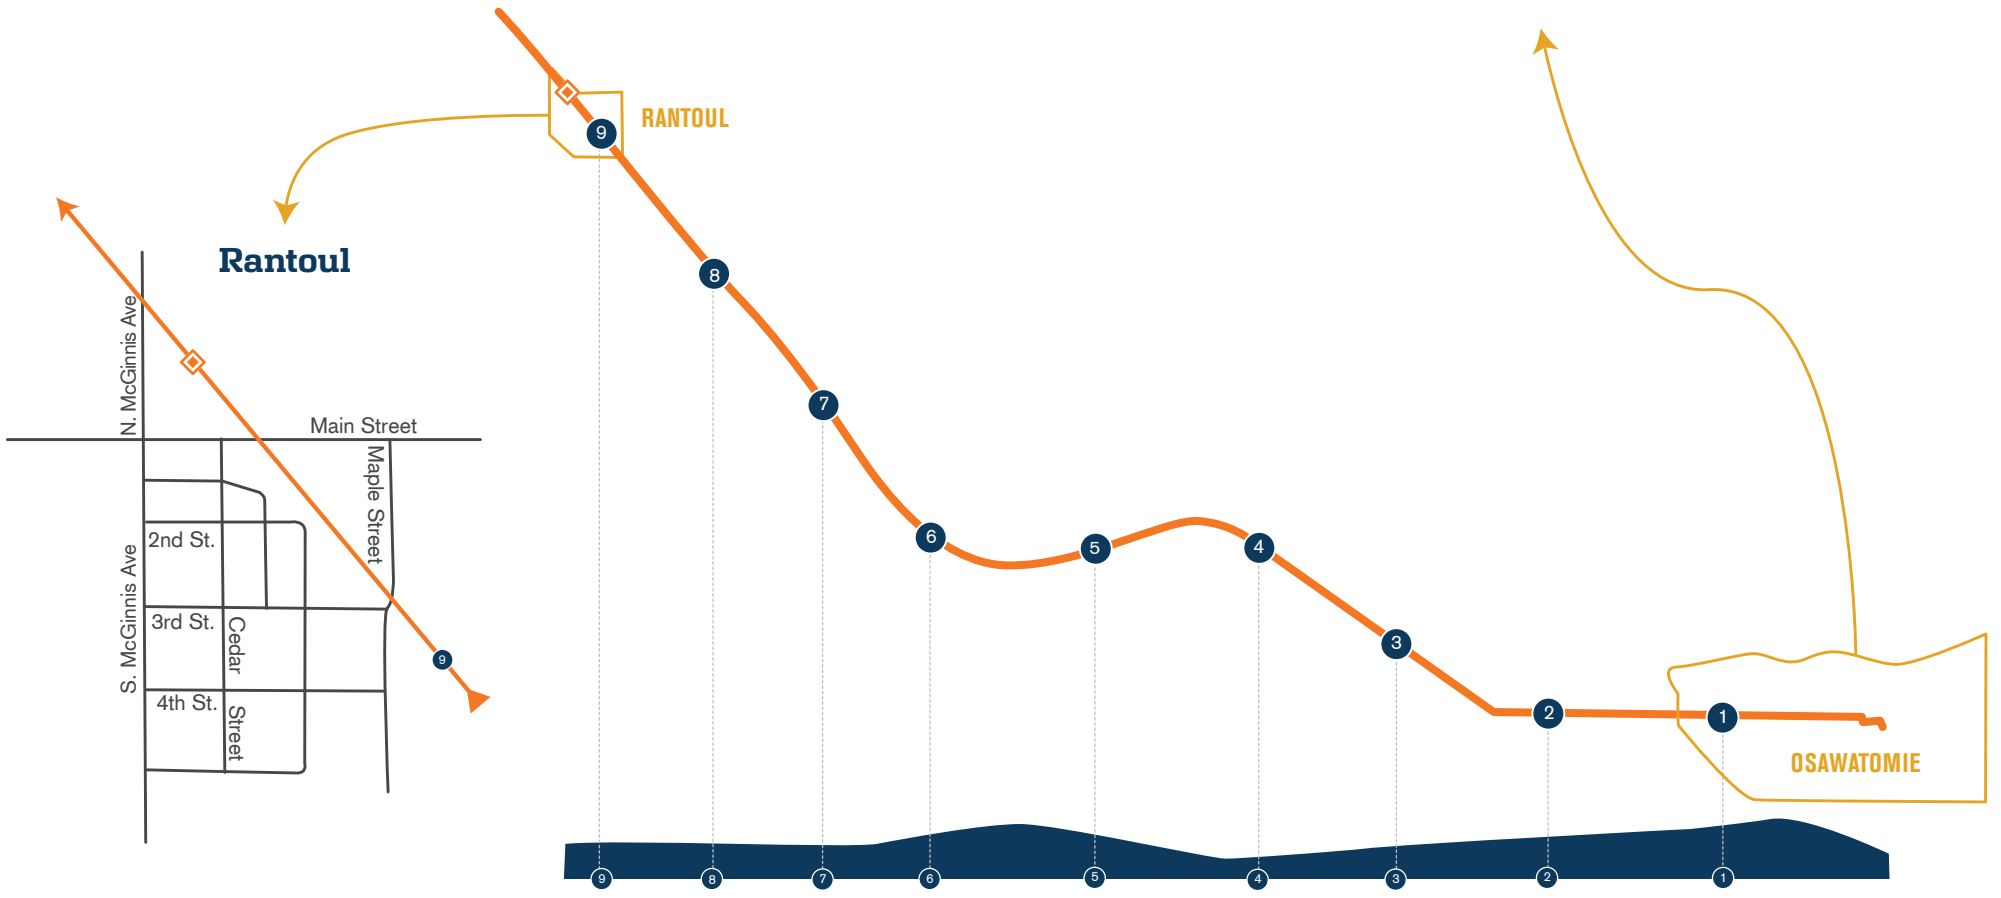

**Osawatomie**

**Rantoul**

**RANTOUL**

**OSAWATOMIE**

# Flint Hills Trail

◇ = Trailhead

# Flint Hills Trail

◇ = Trailhead

**Pomona**

**Flint Hills Trail**

- ◊ = Trailhead
- = Detour for 3 miles (look for signs)