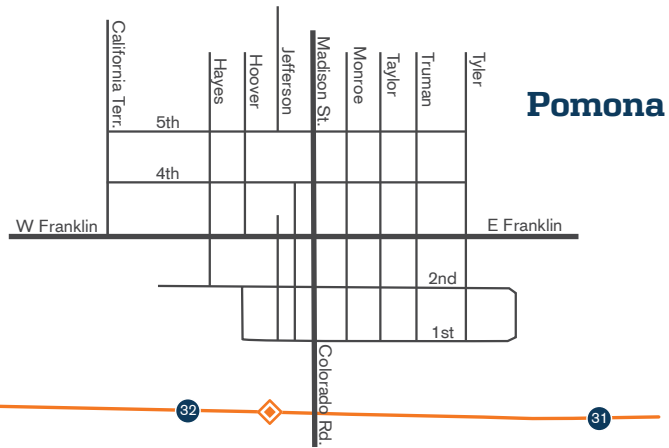

**Osawatomie**

**Rantoul**

**RANTOUL**

**OSAWATOMIE**

# Flint Hills Trail

◇ = Trailhead

# Flint Hills Trail

◇ = Trailhead

**Pomona**

**Flint Hills Trail**

- ◊ = Trailhead
- = Detour for 3 miles (look for signs)

1st

Walnut

Rd W7

64

63

US-56

US-56

K-78