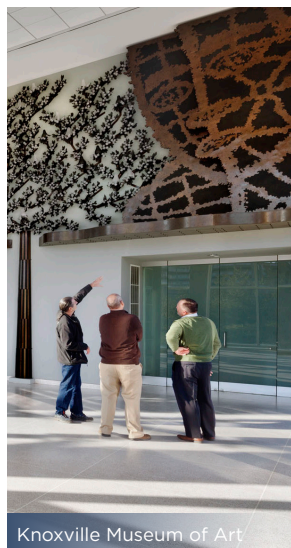

WDVX Blue Plate Special

Cradle of Country Music Walking Tour

Urban Wilderness

Knoxville Trolley Rides

Knoxville Museum of Art

Volunteer Landing