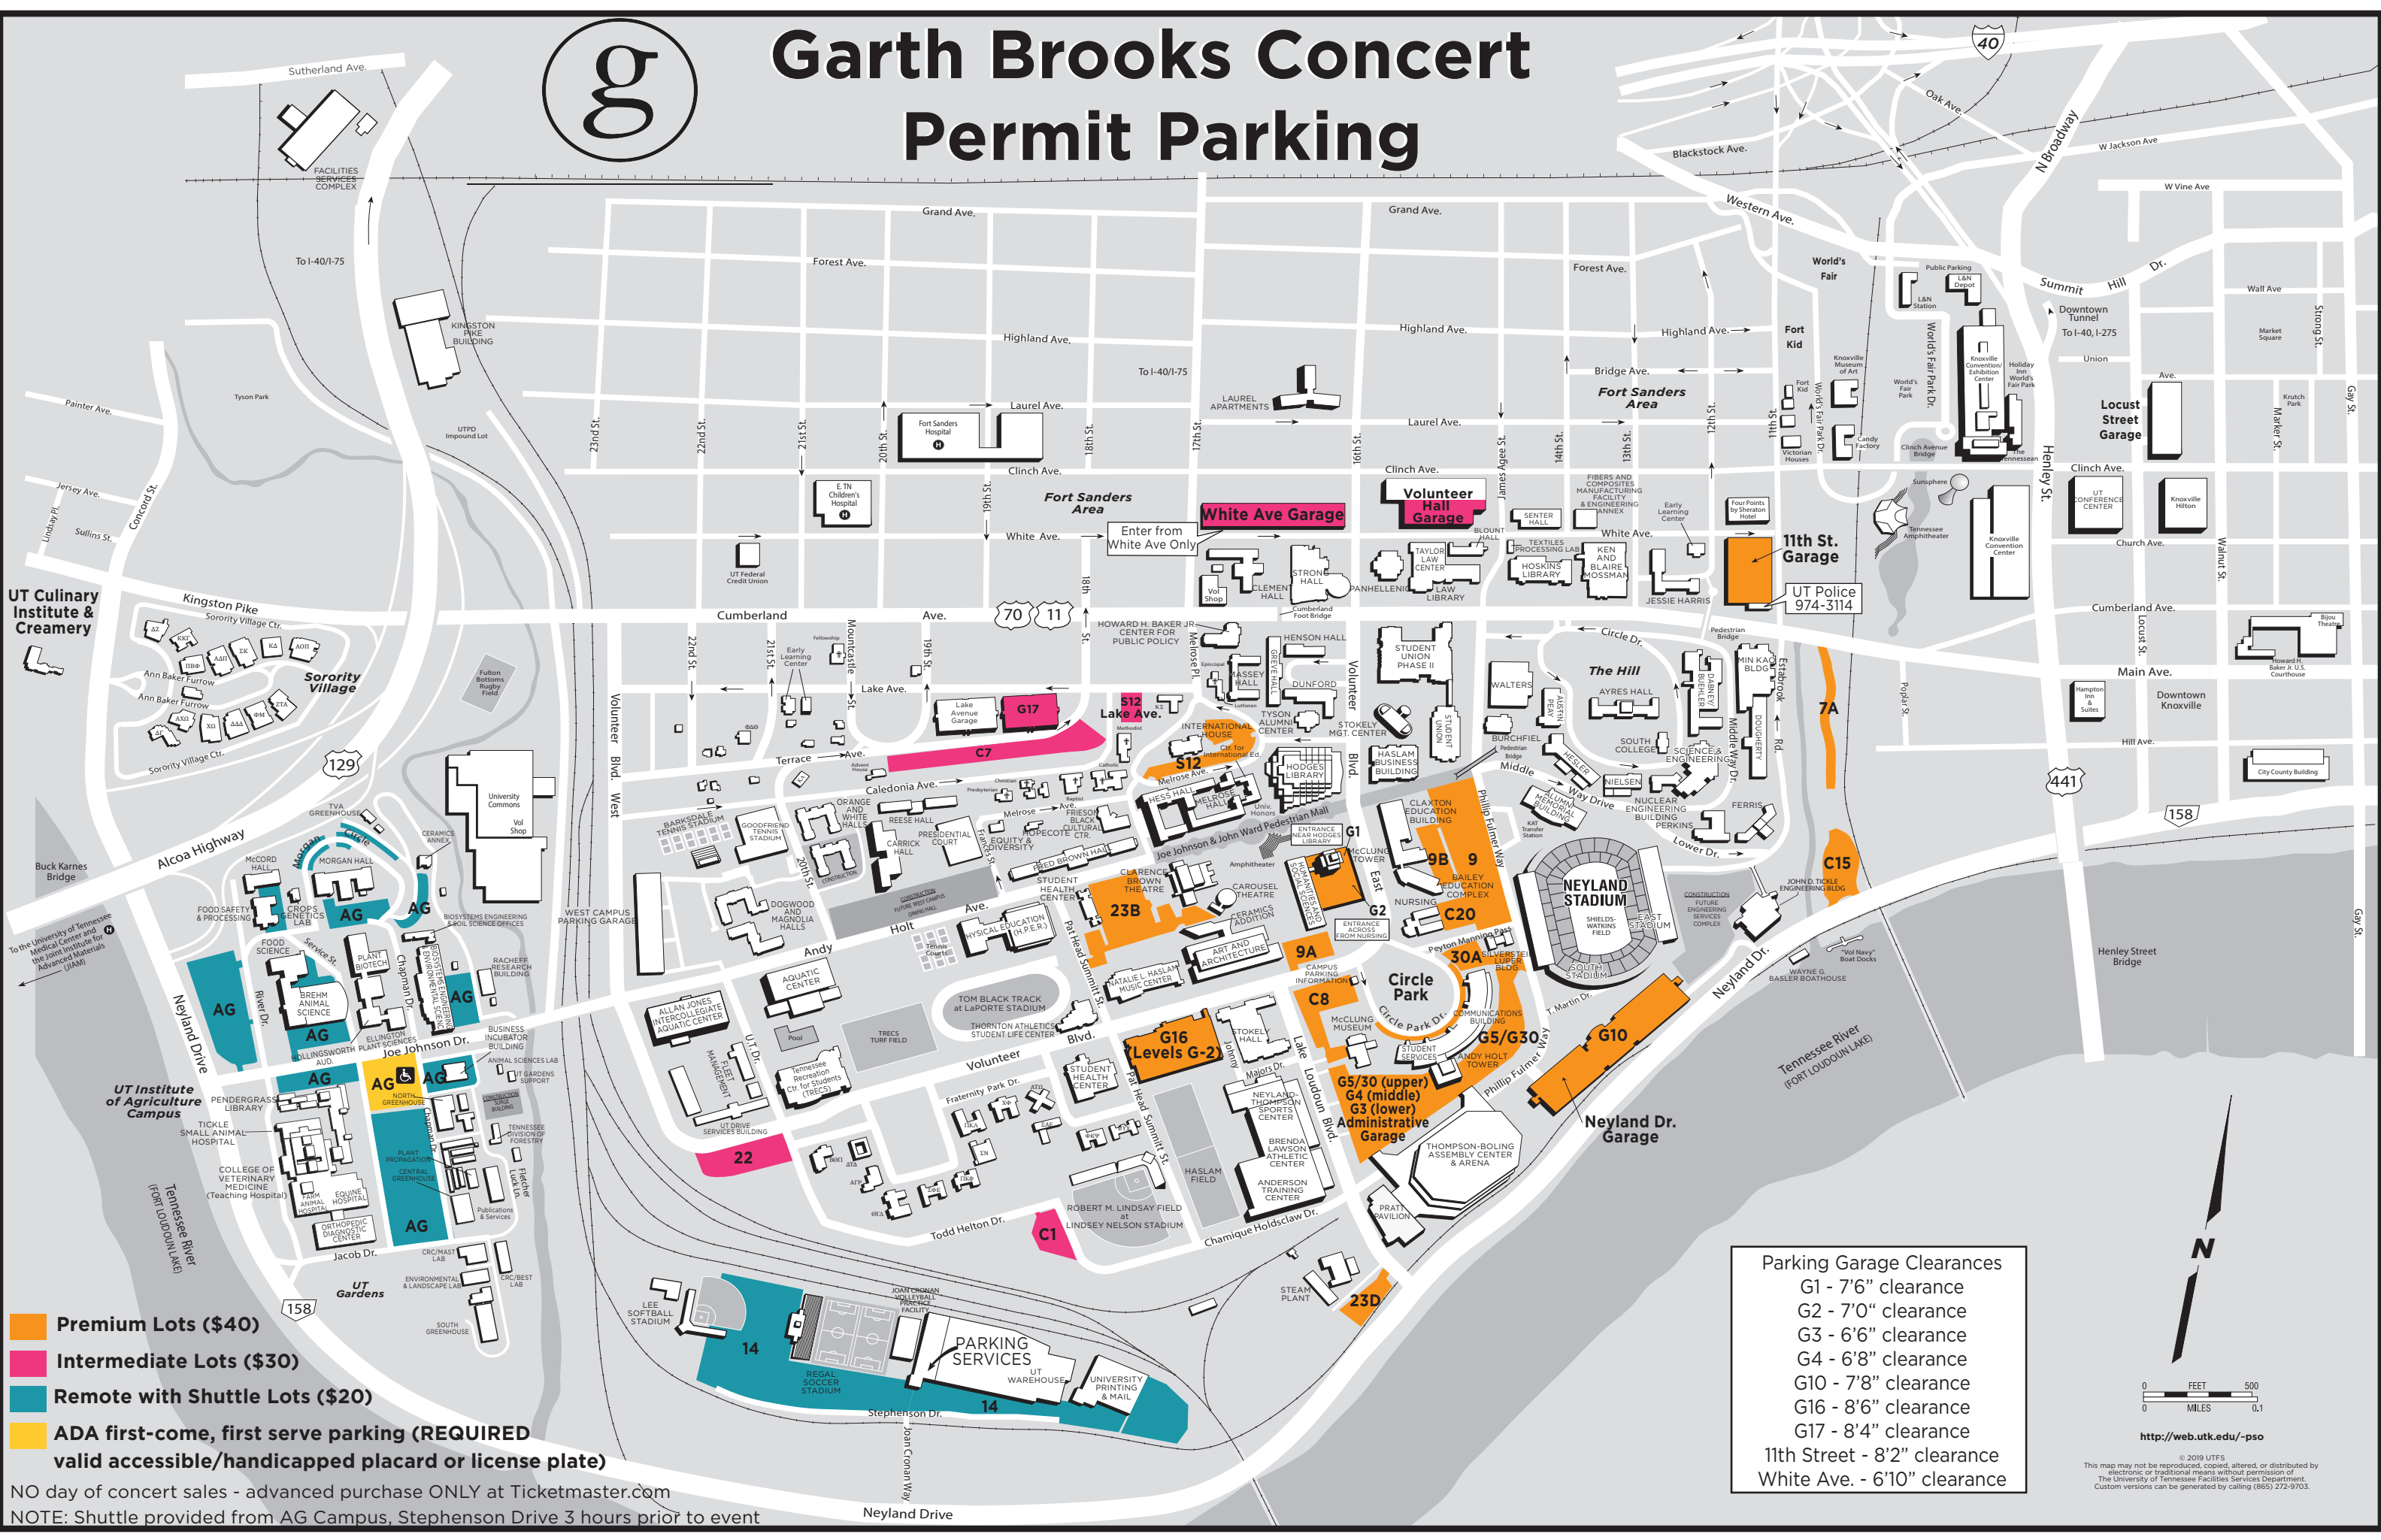

Garth Brooks Concert Permit Parking

- Premium Lots ($40)
- Intermediate Lots ($30)
- Remote with Shuttle Lots ($20)
- ADA first-come, first serve parking (REQUIRED valid accessible/handicapped placard or license plate)

1. **Parking Garage Clearances**
2. G1 - 7'6" clearance
   - G2 - 7'0" clearance
   - G3 - 6'6" clearance
   - G4 - 6'8" clearance
   - G10 - 7'8" clearance
   - G16 - 8'6" clearance
   - G17 - 8'4" clearance
   - 11th Street - 8'2" clearance
   - White Ave. - 6'10" clearance

NO day of concert sales - advanced purchase ONLY at Ticketmaster.com
NOTE: Shuttle provided from AG Campus, Stephenson Drive 3 hours prior to event