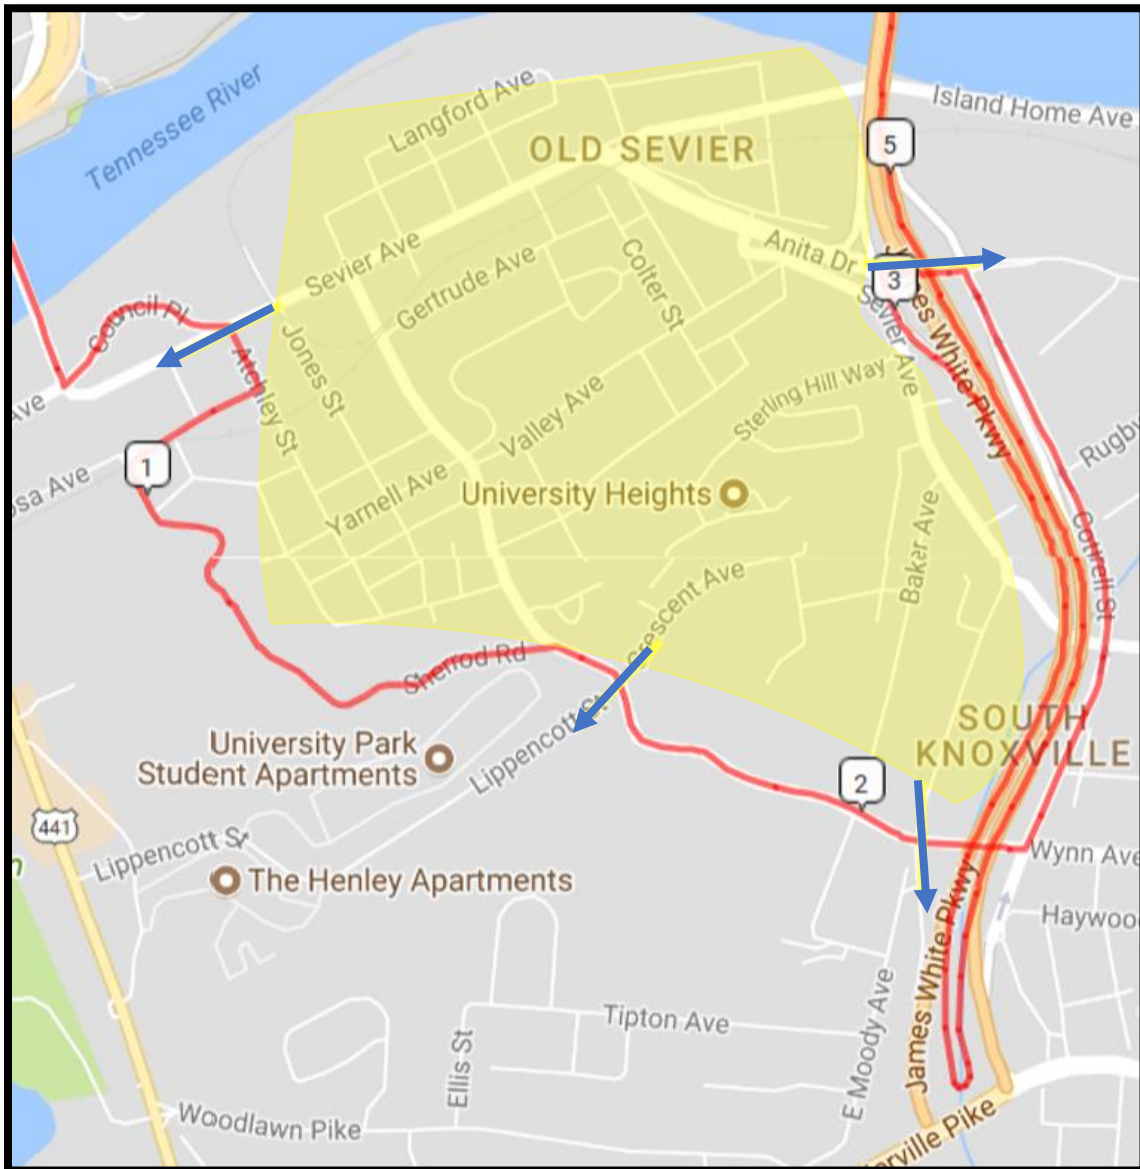

## Southside Access

- Access in and out of yellow shaded area ONLY where blue arrows are shown. All other points will be closed
- Island Home Ave offers uninterrupted access in and out
- Sevier Ave, Moody Ave, Crescent Ave and Anita Drive offer access but traffic will hold during race passage each lap and resume after