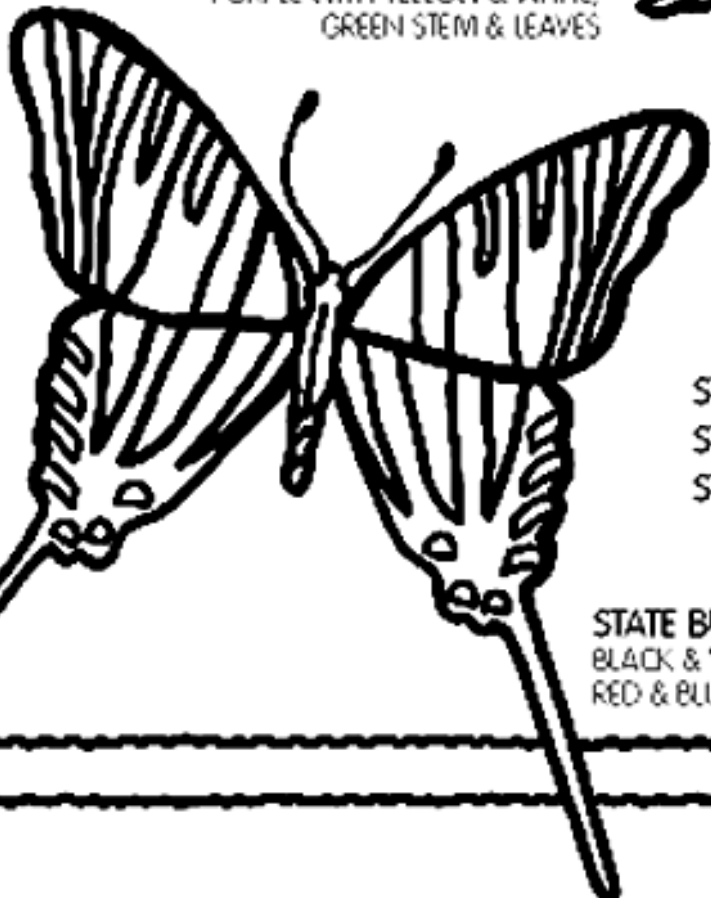

TENNESSEE

FLAG: RED BACKGROUND, THIN
WHITE STRIPE, BLUE STRIPE AT RIGHT
BLUE CIRCLE WITH WHT RING, 3 WHT STARS

STATE FLOWER: IRIS
PURPLE WITH YELLOW & WHITE,
GREEN STEM & LEAVES

STATEHOOD: JUNE 1, 1796
STATE CAPITAL: NASHVILLE
STATE BIRD: MOCKINGBIRD

STATE BUTTERFLY: ZEBRA SWALLOWTAIL
BLACK & WHITE STRIPES,
RED & BLUE MARKS ON HINDWINGS