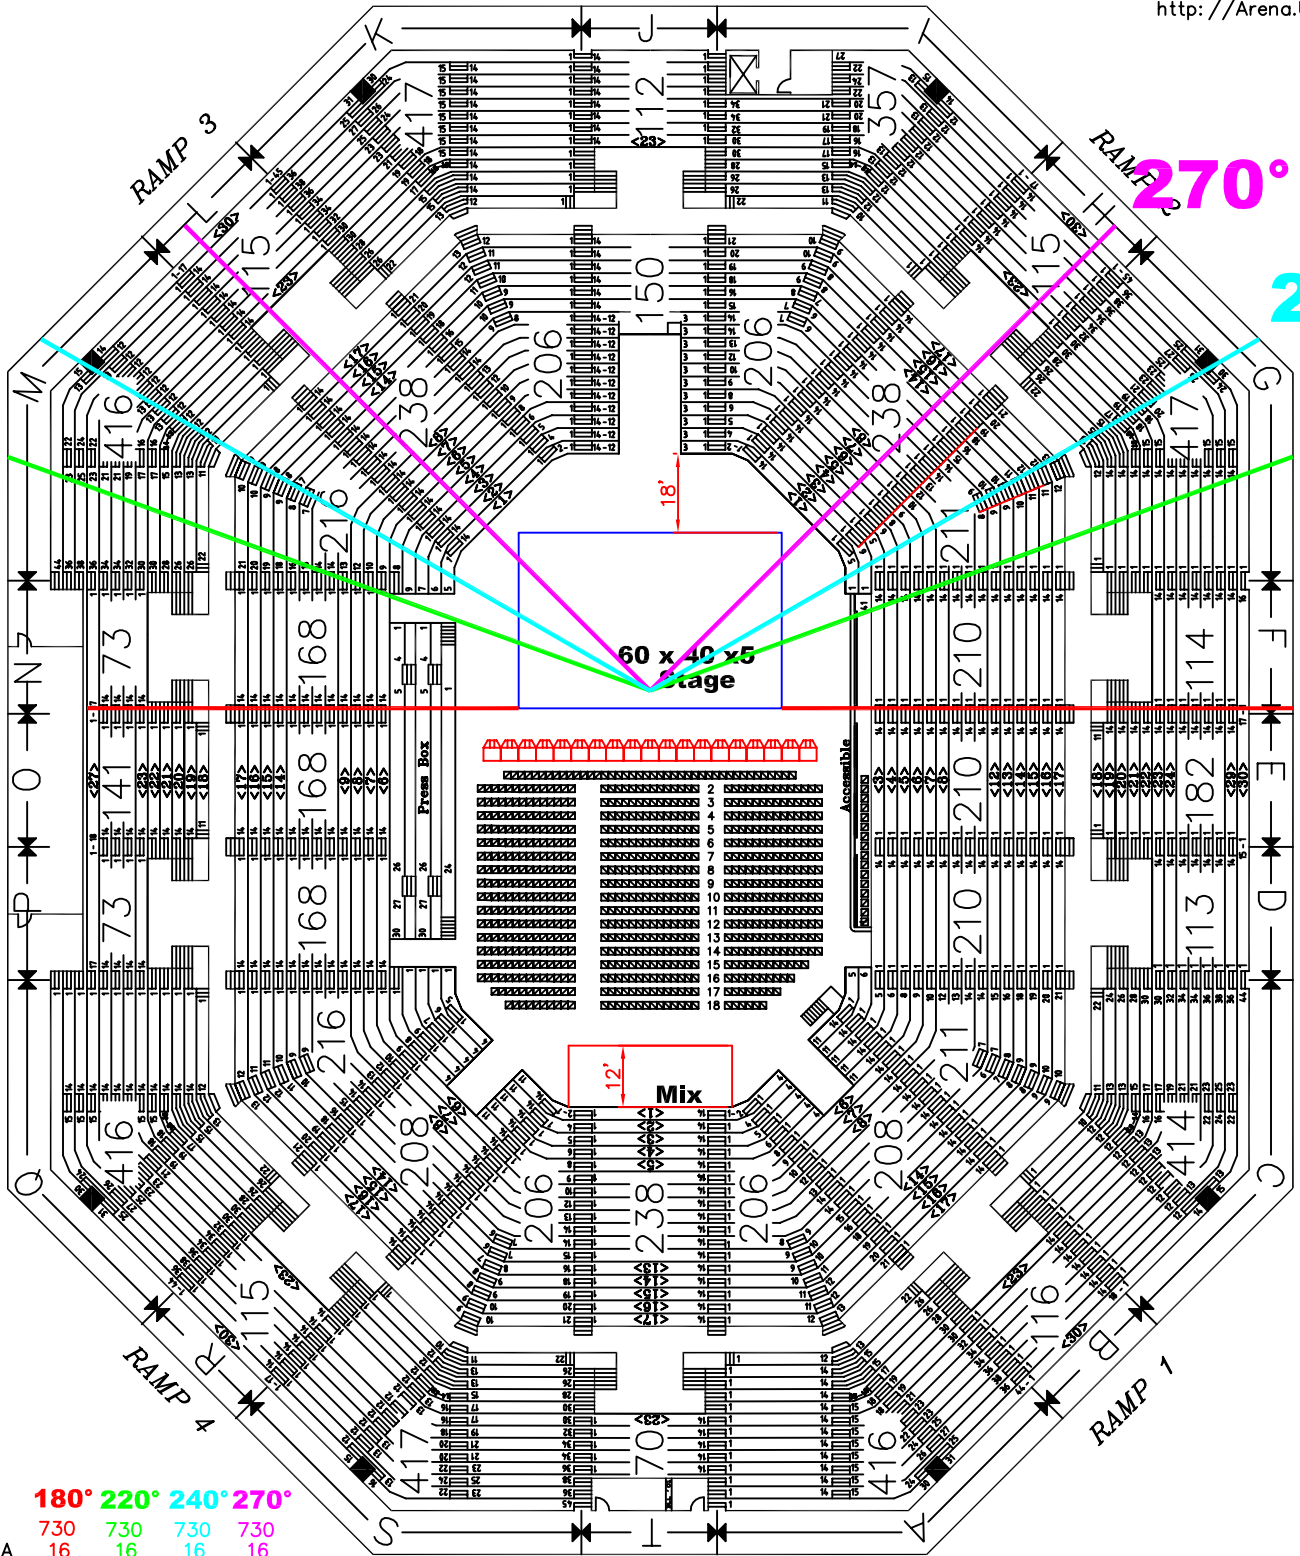

FULL HOUSE-180-220-240-270° RESERVED w/barricade

Lakefront Arena
University of New Orleans
New Orleans, LA 70148
504.280.7171
504.280.7178 fax
<http://Arena.UNO.edu>

270°
240°
220°
180°

	180°	220°	240°	270°
Floor	730	730	730	730
Floor ADA	16	16	16	16
Lower	2249	2627	2856	3154
Upper	2473	2852	3022	3557
Upper ADA	52	52	52	52
TOTAL	5520	6277	6676	7509