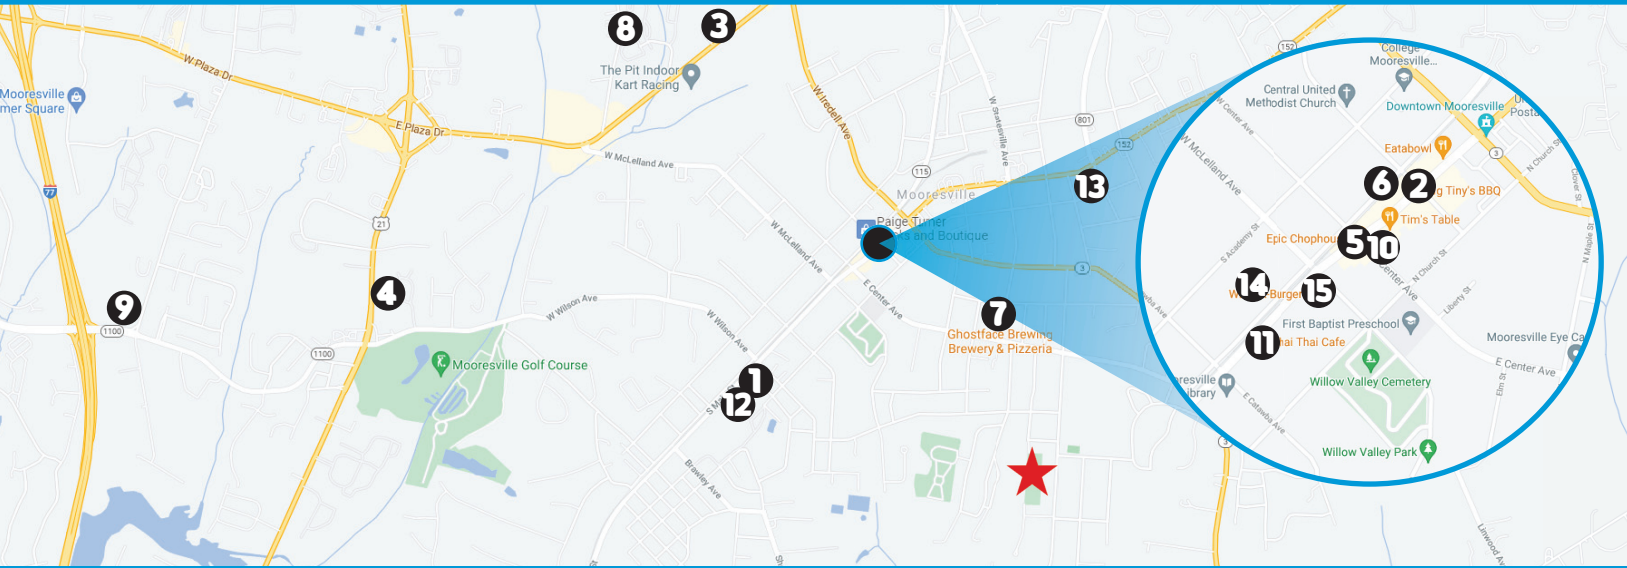

NEARBY DINING

Edgemoor Park

- | | | |
|--|--|--|
| <p>1 Alino Pizzeria
500 S Main St #401
Mooresville, NC
704-663-0010</p> | <p>6 Famous Toastery
170 N Main St
Mooresville, NC
980-444-2092</p> | <p>11 Thai Thai Café
260 S Main St
Mooresville, NC
704-660-0980</p> |
| <p>2 Big Tiny's BBQ
179 N Main St
Mooresville, NC
704-658-1409</p> | <p>7 Ghostface Brewing & Pizzeria
427 E Statesville Ave
Mooresville, NC
704-799-7433</p> | <p>12 The Barcelona Burger & Beer Garden
500 S Main St
Mooresville, NC</p> |
| <p>3 Burrito Loco
391 E Plaza Dr,
Mooresville, NC
704-663-0919</p> | <p>8 Lancaster's BBQ
515 Rinehardt Rd
Mooresville, NC
704-663-5807</p> | <p>13 Mi Veracruz Mexican
761 N Main St
Mooresville, NC
704-799-0122</p> |
| <p>4 Bambini Italian
2785 Charlotte Hwy
Mooresville, NC
704-799-9522</p> | <p>9 Olive Garden
438 Talbert Rd
Mooresville, NC
704-230-2619</p> | <p>14 Trackside Restaurant
233 S Broad St
Mooresville, NC
704-663-3955</p> |
| <p>5 Epic Chophouse
104 S Main St
Mooresville, NC
704-230-1720</p> | <p>10 Pie in the Sky Pizza
1105 Mecklenburg Hwy
Mooresville, NC
704-663-7189</p> | <p>15 Whataburger
210 S Main St
Mooresville, NC
704-664-5455</p> |